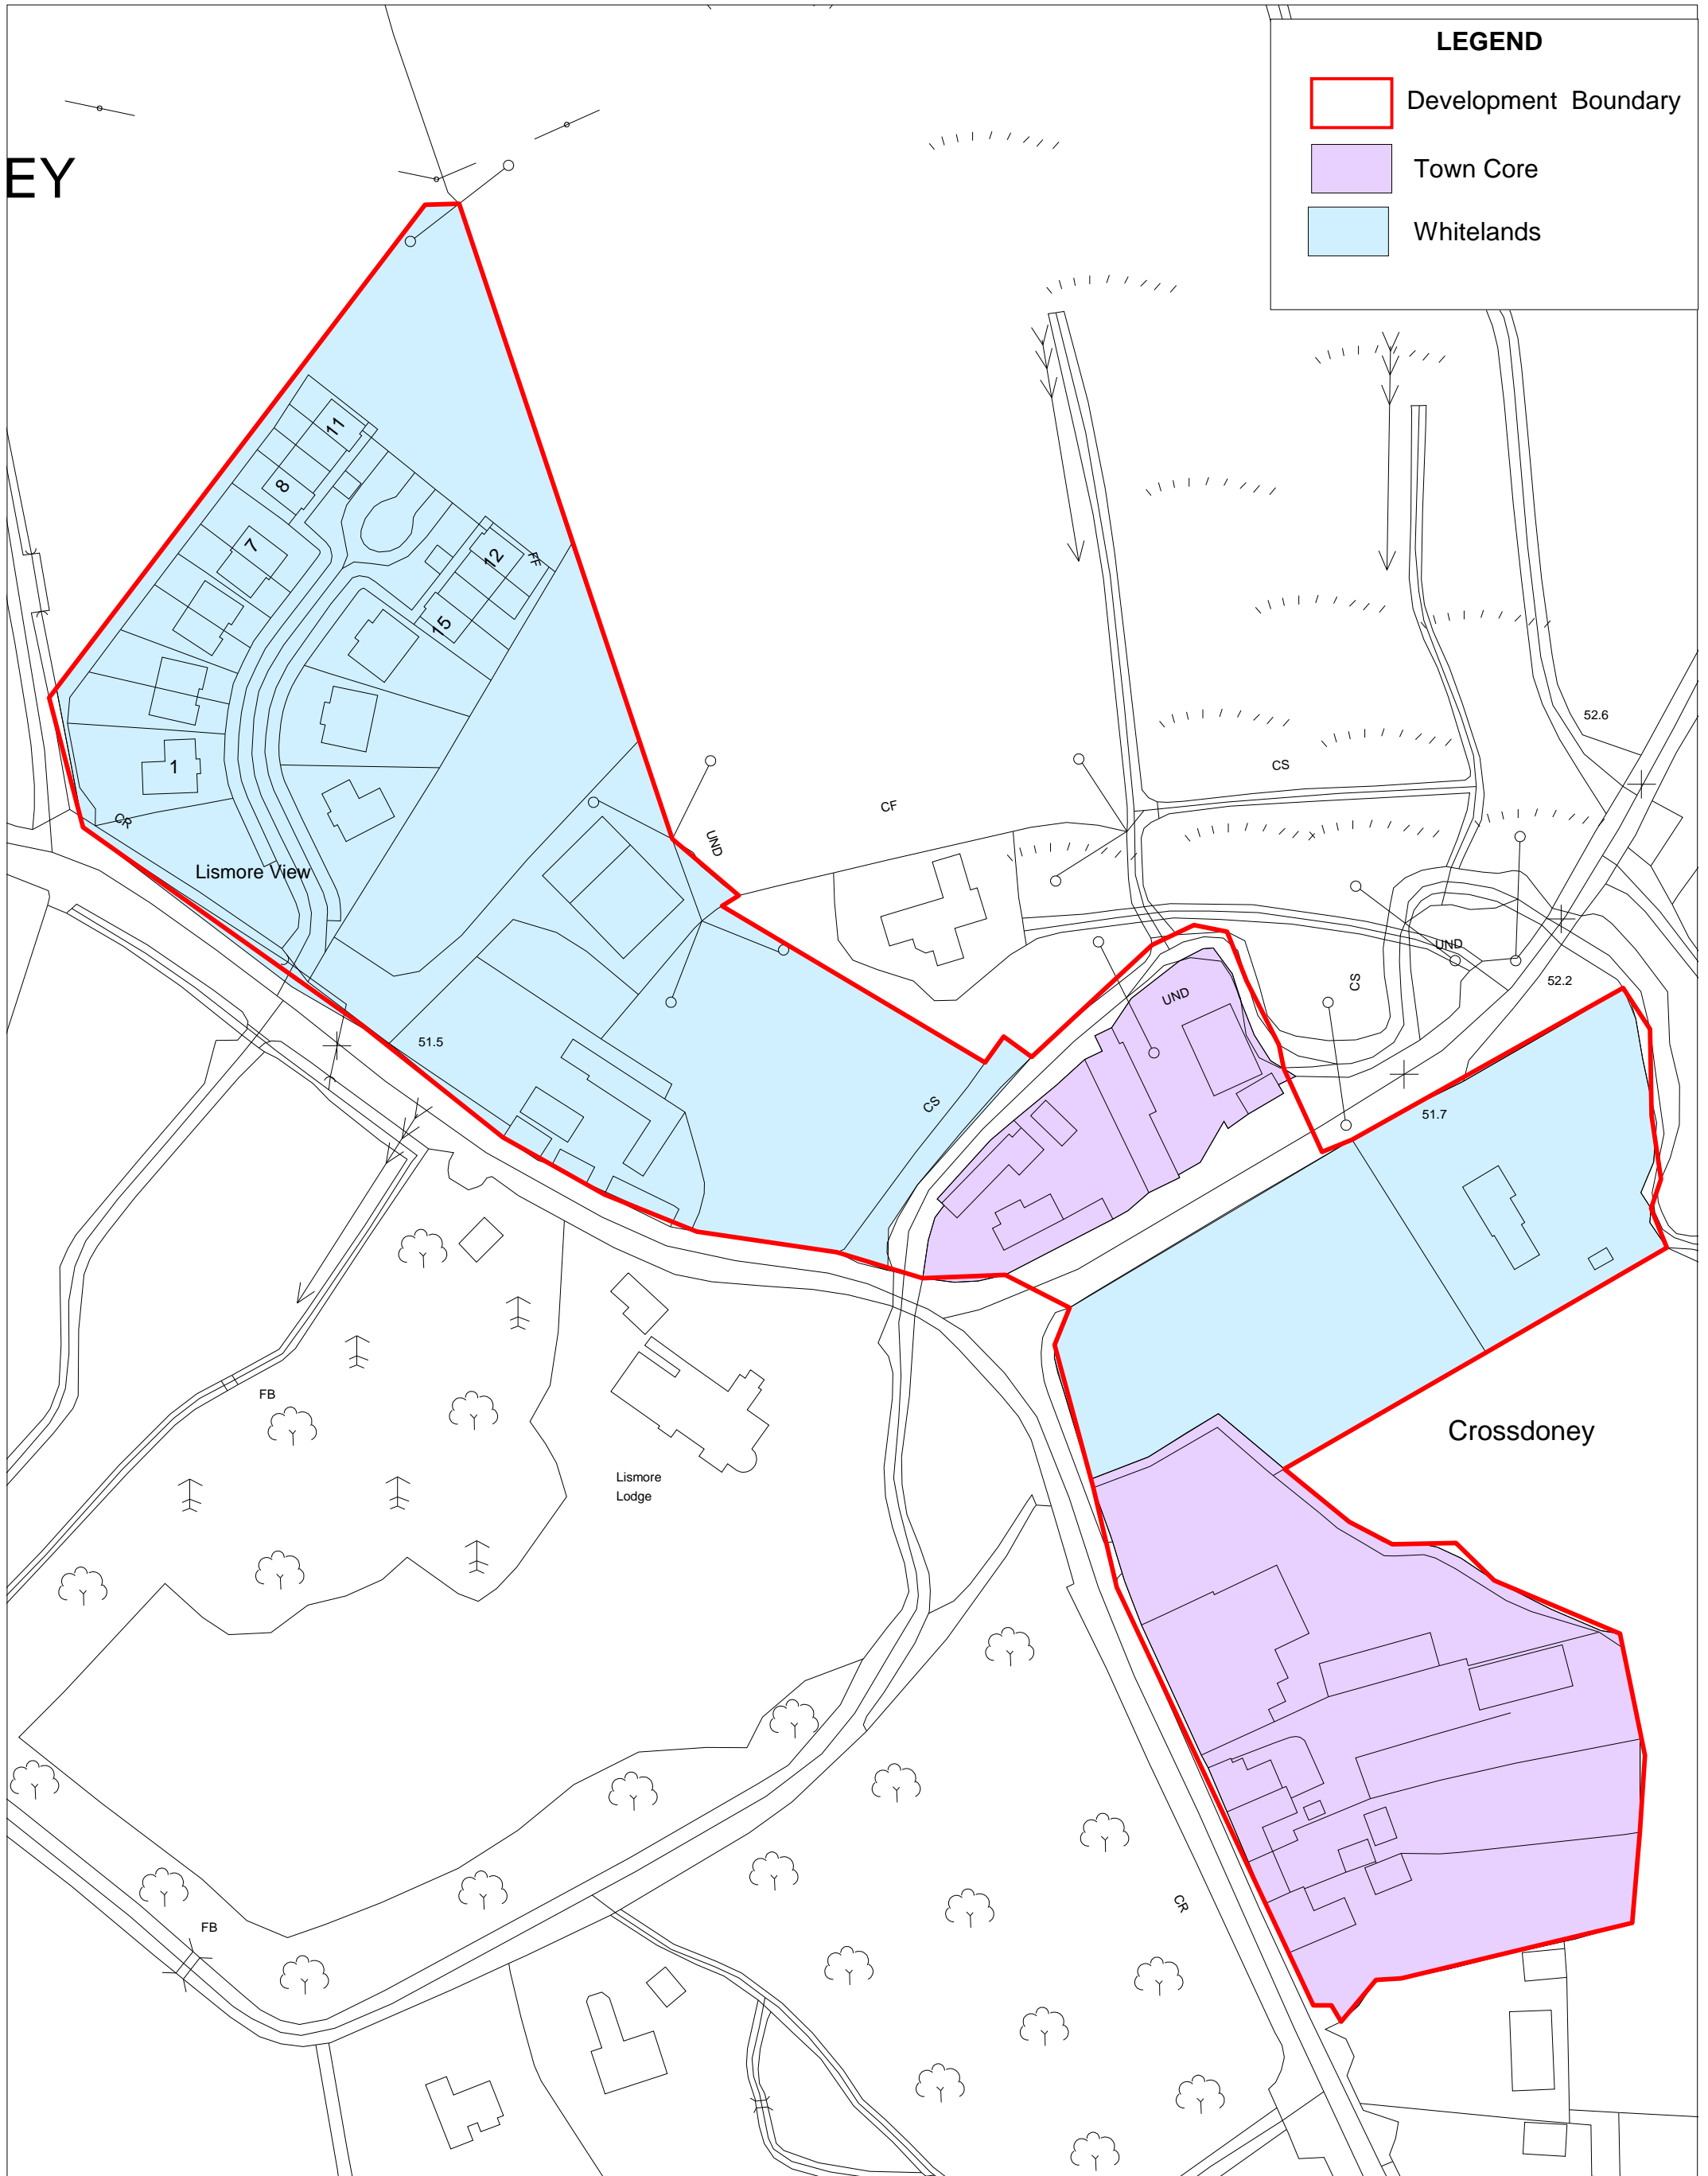

## CROSSDONEY

### LEGEND

-  Development Boundary
-  Town Core
-  Whitelands

EY