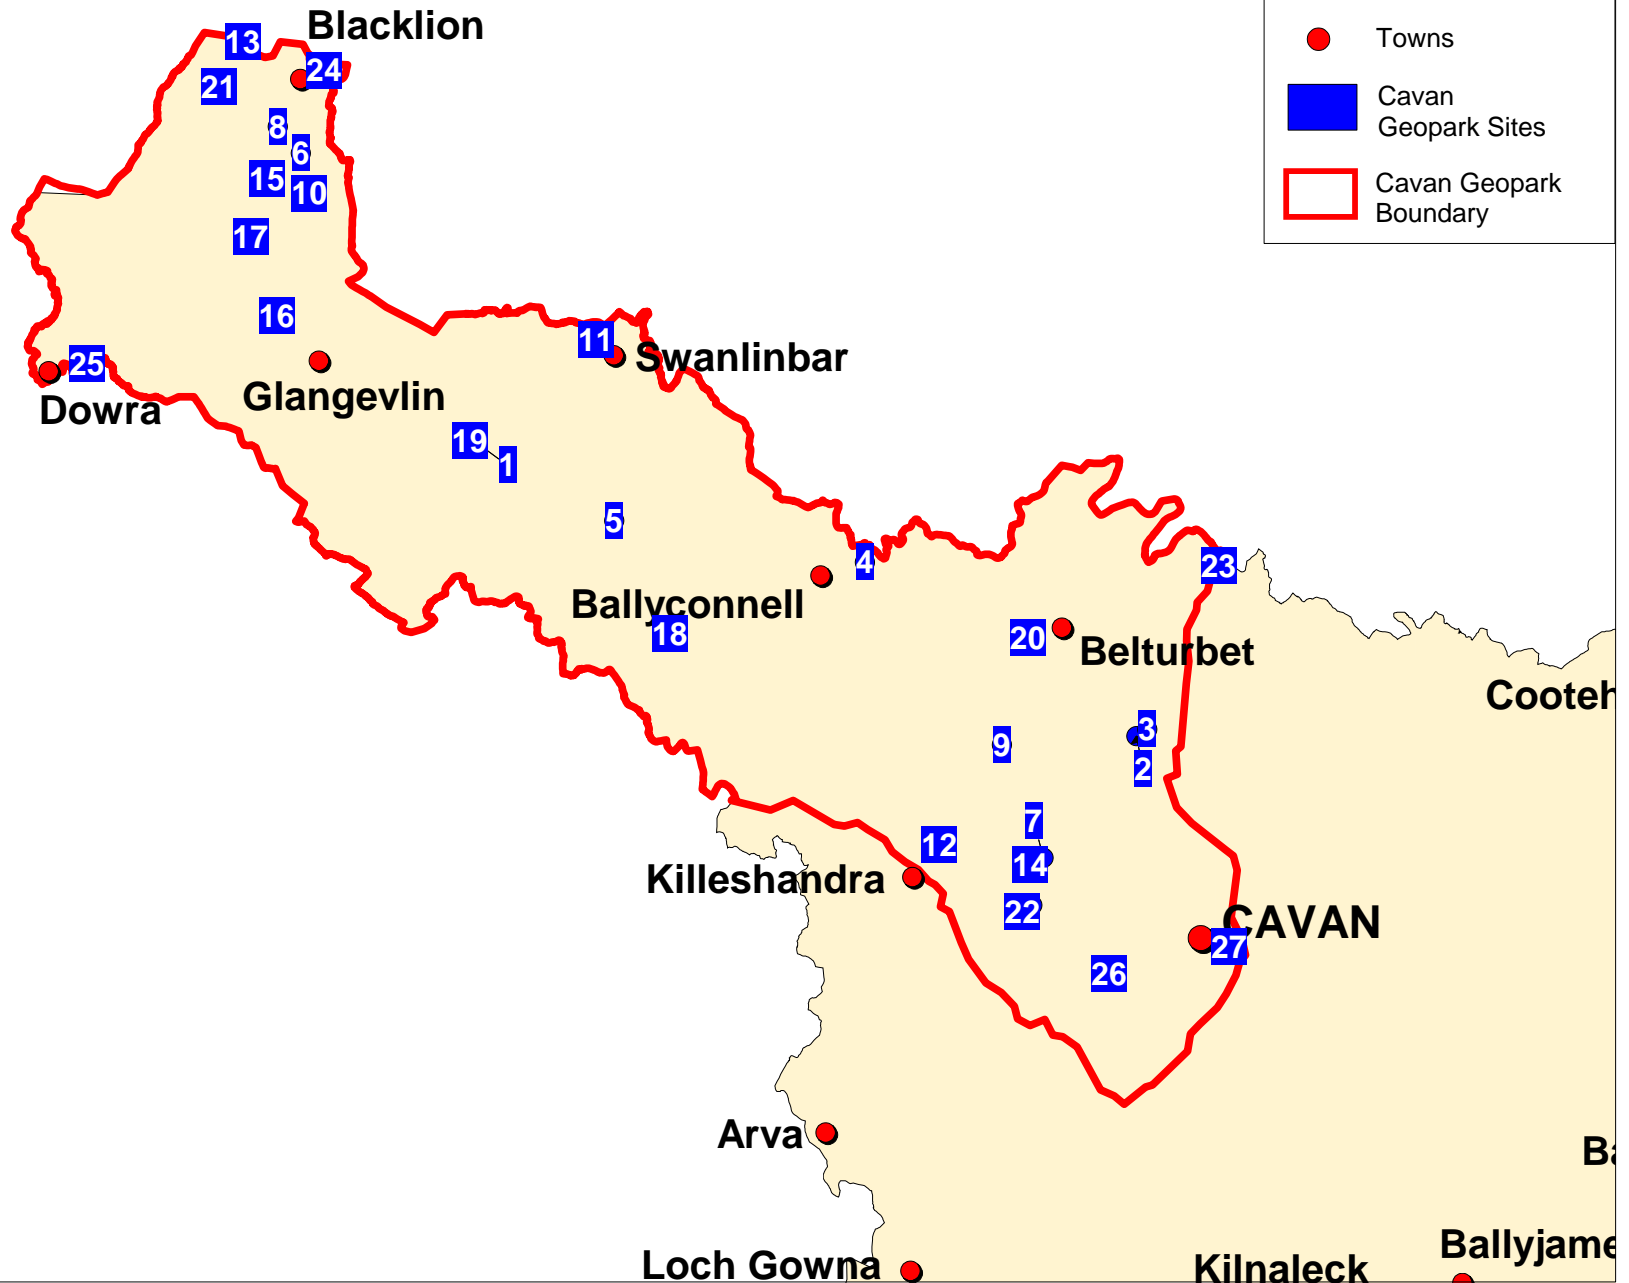

LEGEND

- Towns
- Cavan Geopark Sites
- Cavan Geopark Boundary

CAVAN GEOPARK SITE REFERENCE

- 1 Altachullion Scenic Viewpoint
- 2 Annagh Lough
- 3 Annagh Woods
- 4 Woodford River Walk, Ballyconnell
- 5 Brackley Lough
- 6 Burren Forest
- 7 Lough Oughter Castle
- 8 Cornagee Scenic Viewpoint
- 9 Drumlane Abbey
- 10 Garvagh Lough
- 11 Hawkwood Trail, Swanlinbar
- 12 Hamilton Trail, Killeshandra
- 13 Lough Macnean
- 14 Lough Oughter
- 15 Moneygashel Ringfort
- 16 Sean Eamonn Ruairi Trail, Glangevlin
- 17 Shannon Pot
- 18 Templeport Lake, St. Mogue's Island
- 19 Tullydermot Falls
- 20 Turbet Island
- 21 Whitefathers Cave
- 22 Killykeen Forrest Park
- 23 Castlesaunderson
- 24 Market House, Blacklion
- 25 The Courthouse, Dowra
- 26 Kilmore Cathedral
- 27 Green Lough, Cavan