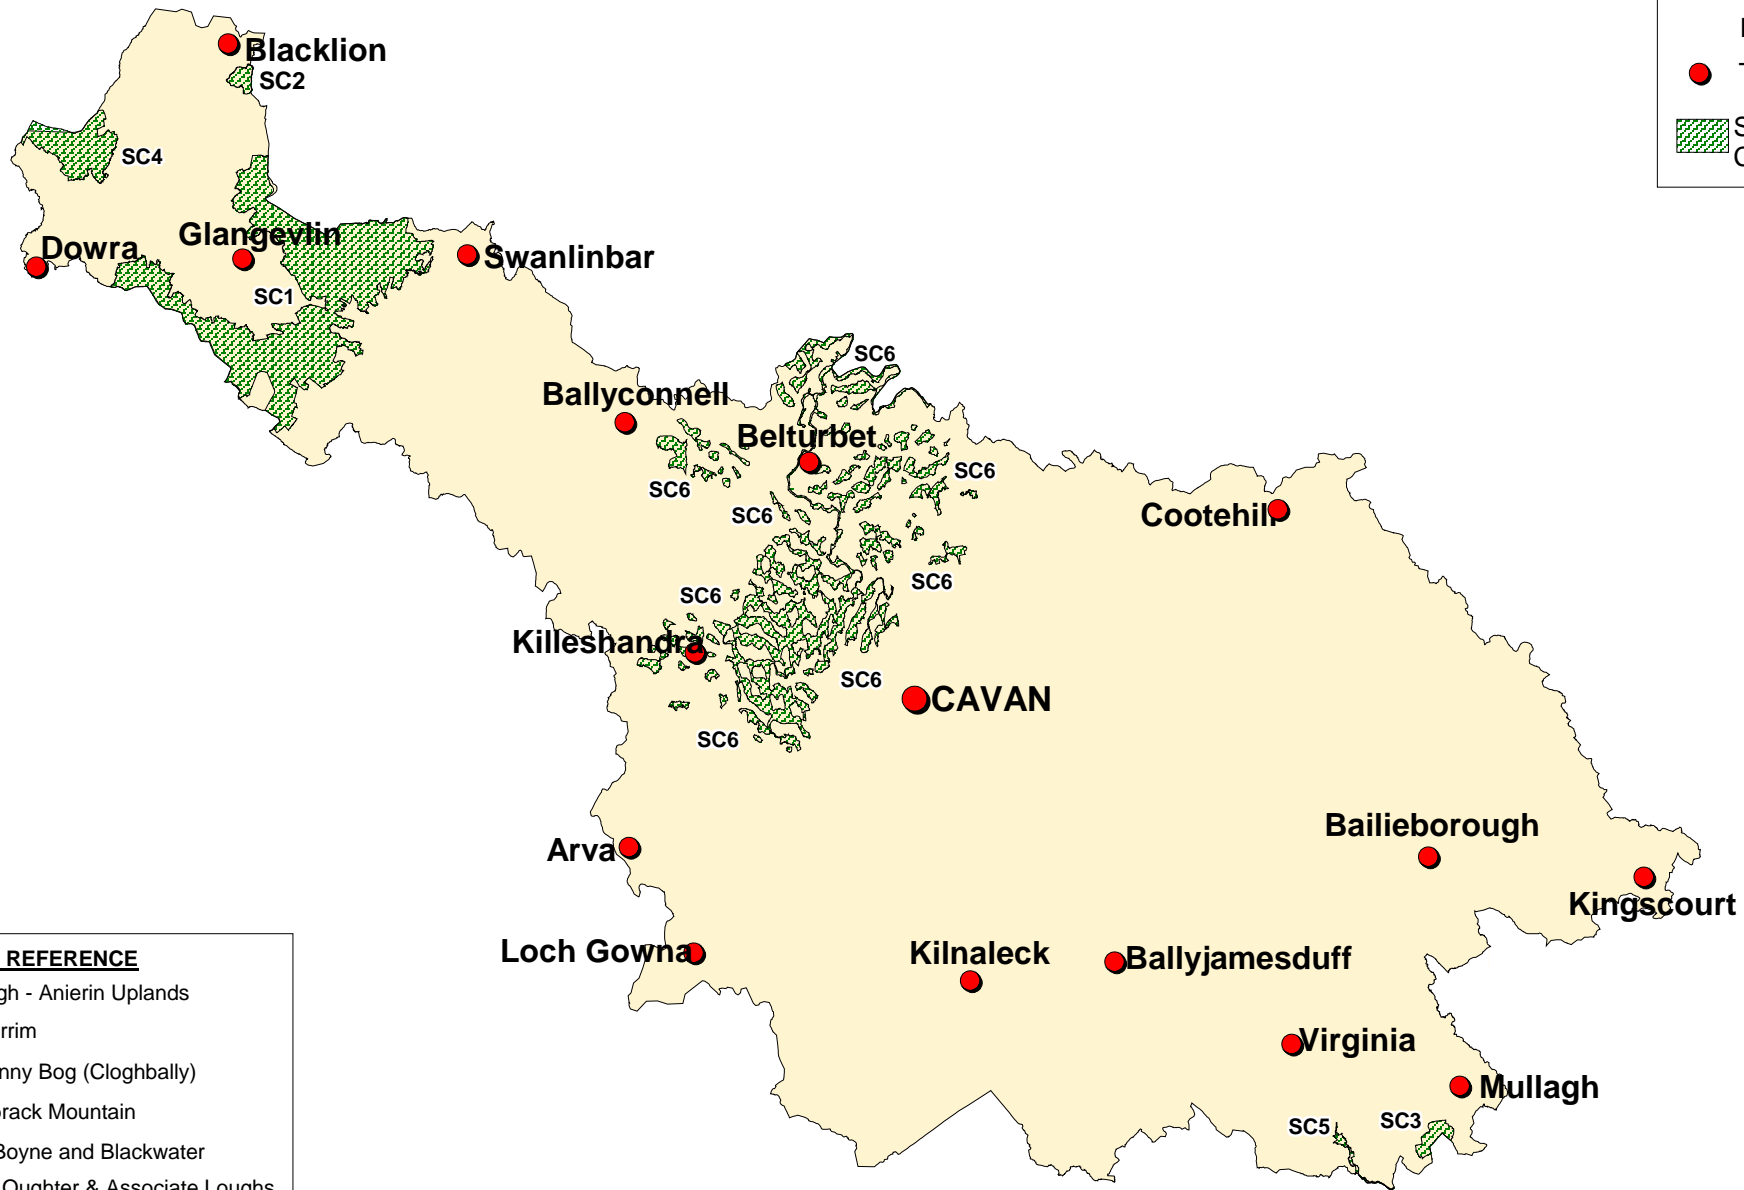

DRAFT COUNTY DEVELOPMENT PLAN 2014 - 2020

COUNTY CAVAN

SPECIAL AREAS OF CONSERVATION

MAP 2

LEGEND

- Towns
- ▨ Special Areas of Conservation

SAC REFERENCE

- SC1 - Cullcagh - Anierin Uplands
- SC2 - Corratirrim
- SC3 - Killyconny Bog (Cloghbally)
- SC4 - Boleybrack Mountain
- SC5 - River Boyne and Blackwater
- SC6 - Lough Oughter & Associate Loughs