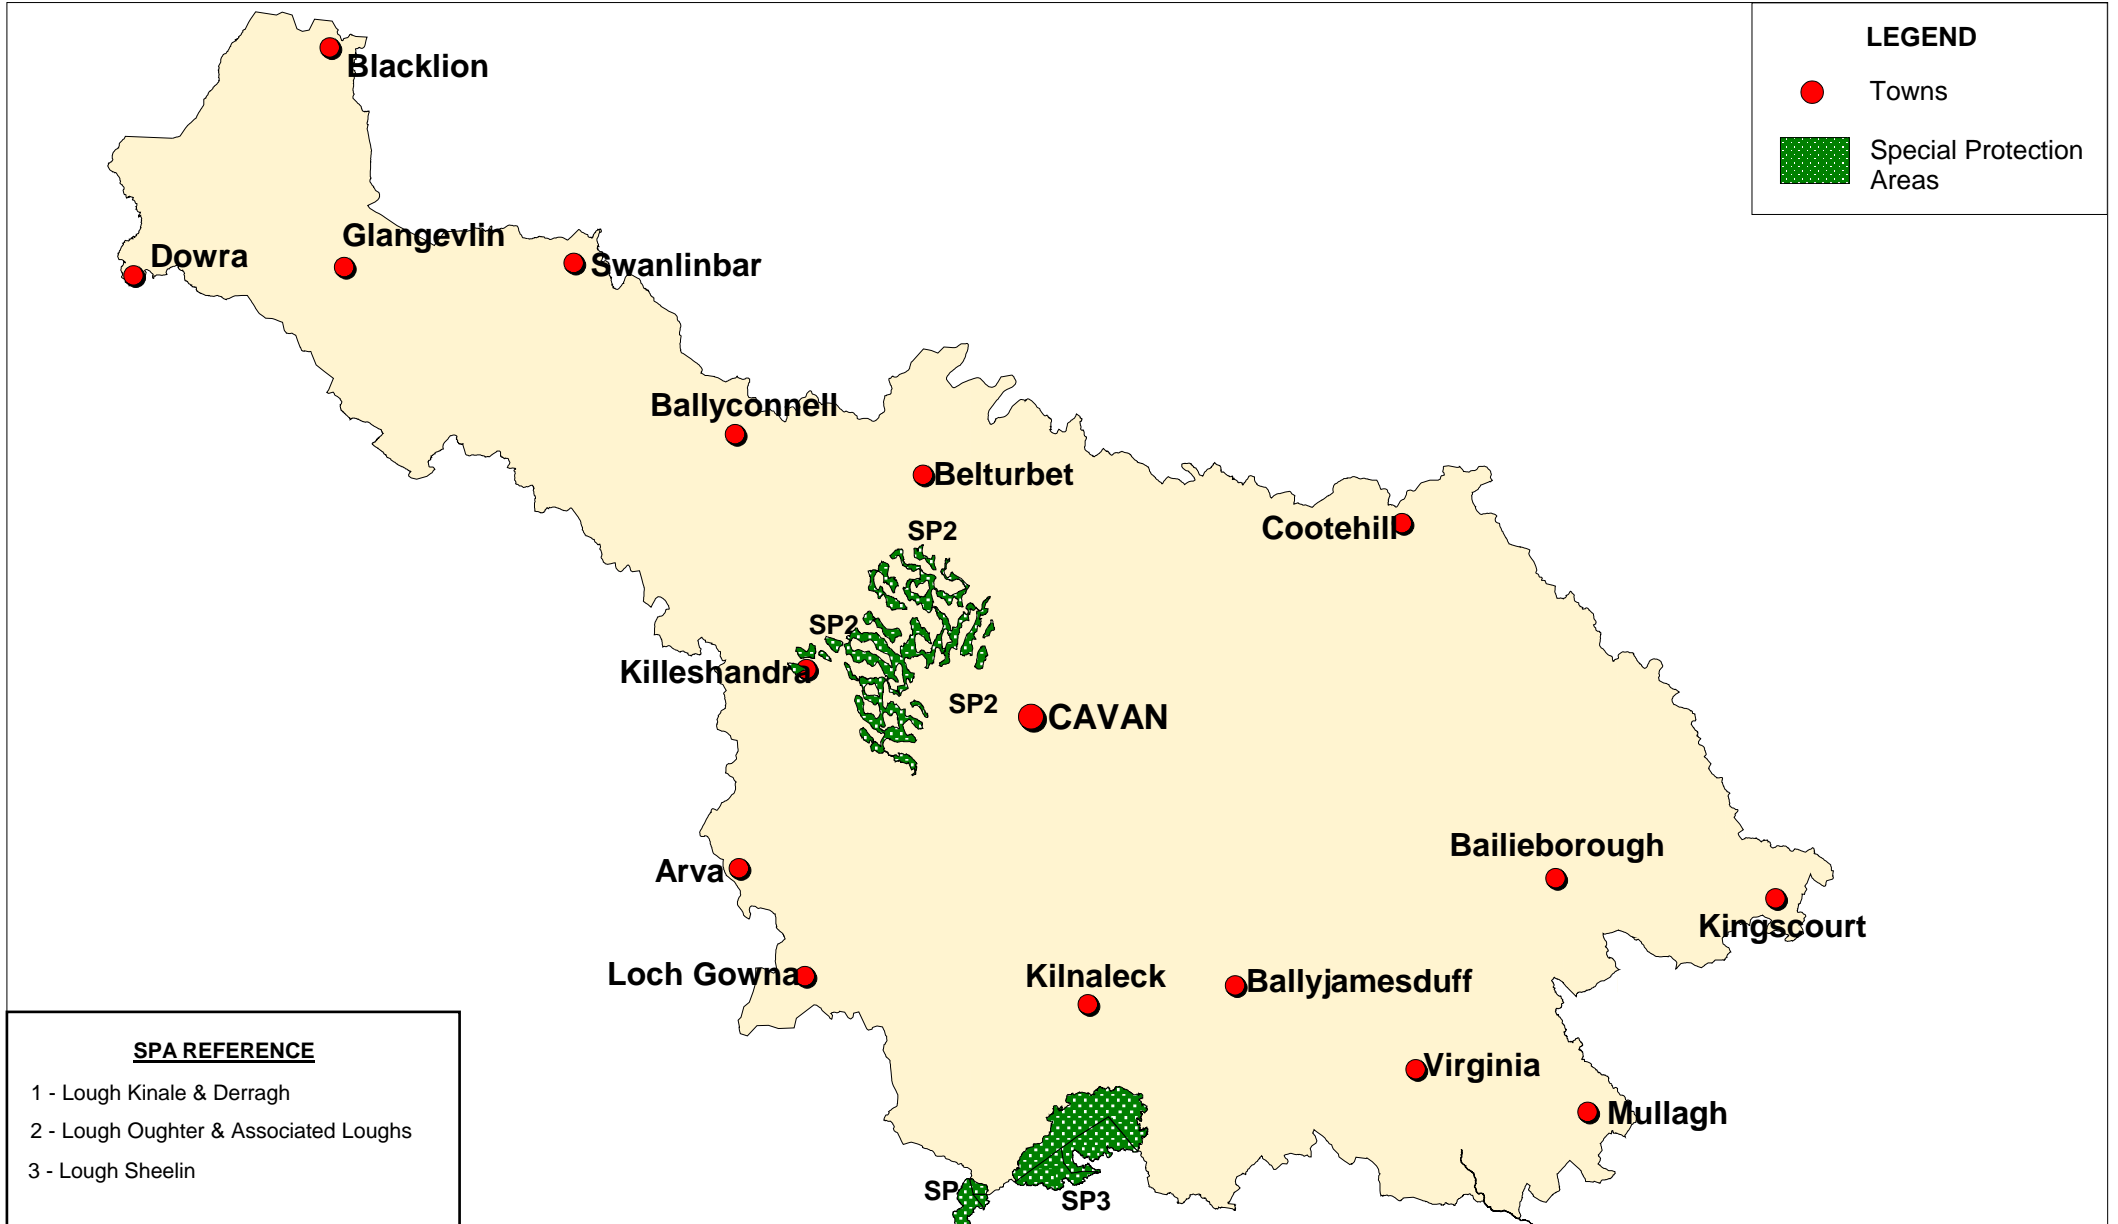

DRAFT COUNTY DEVELOPMENT PLAN 2014 - 2020

COUNTY CAVAN

SPECIAL PROTECTION AREAS

MAP 1

LEGEND

- Towns
- Special Protection Areas

SPA REFERENCE

- 1 - Lough Kinale & Derragh
- 2 - Lough Oughter & Associated Loughs
- 3 - Lough Sheelin

not to scale