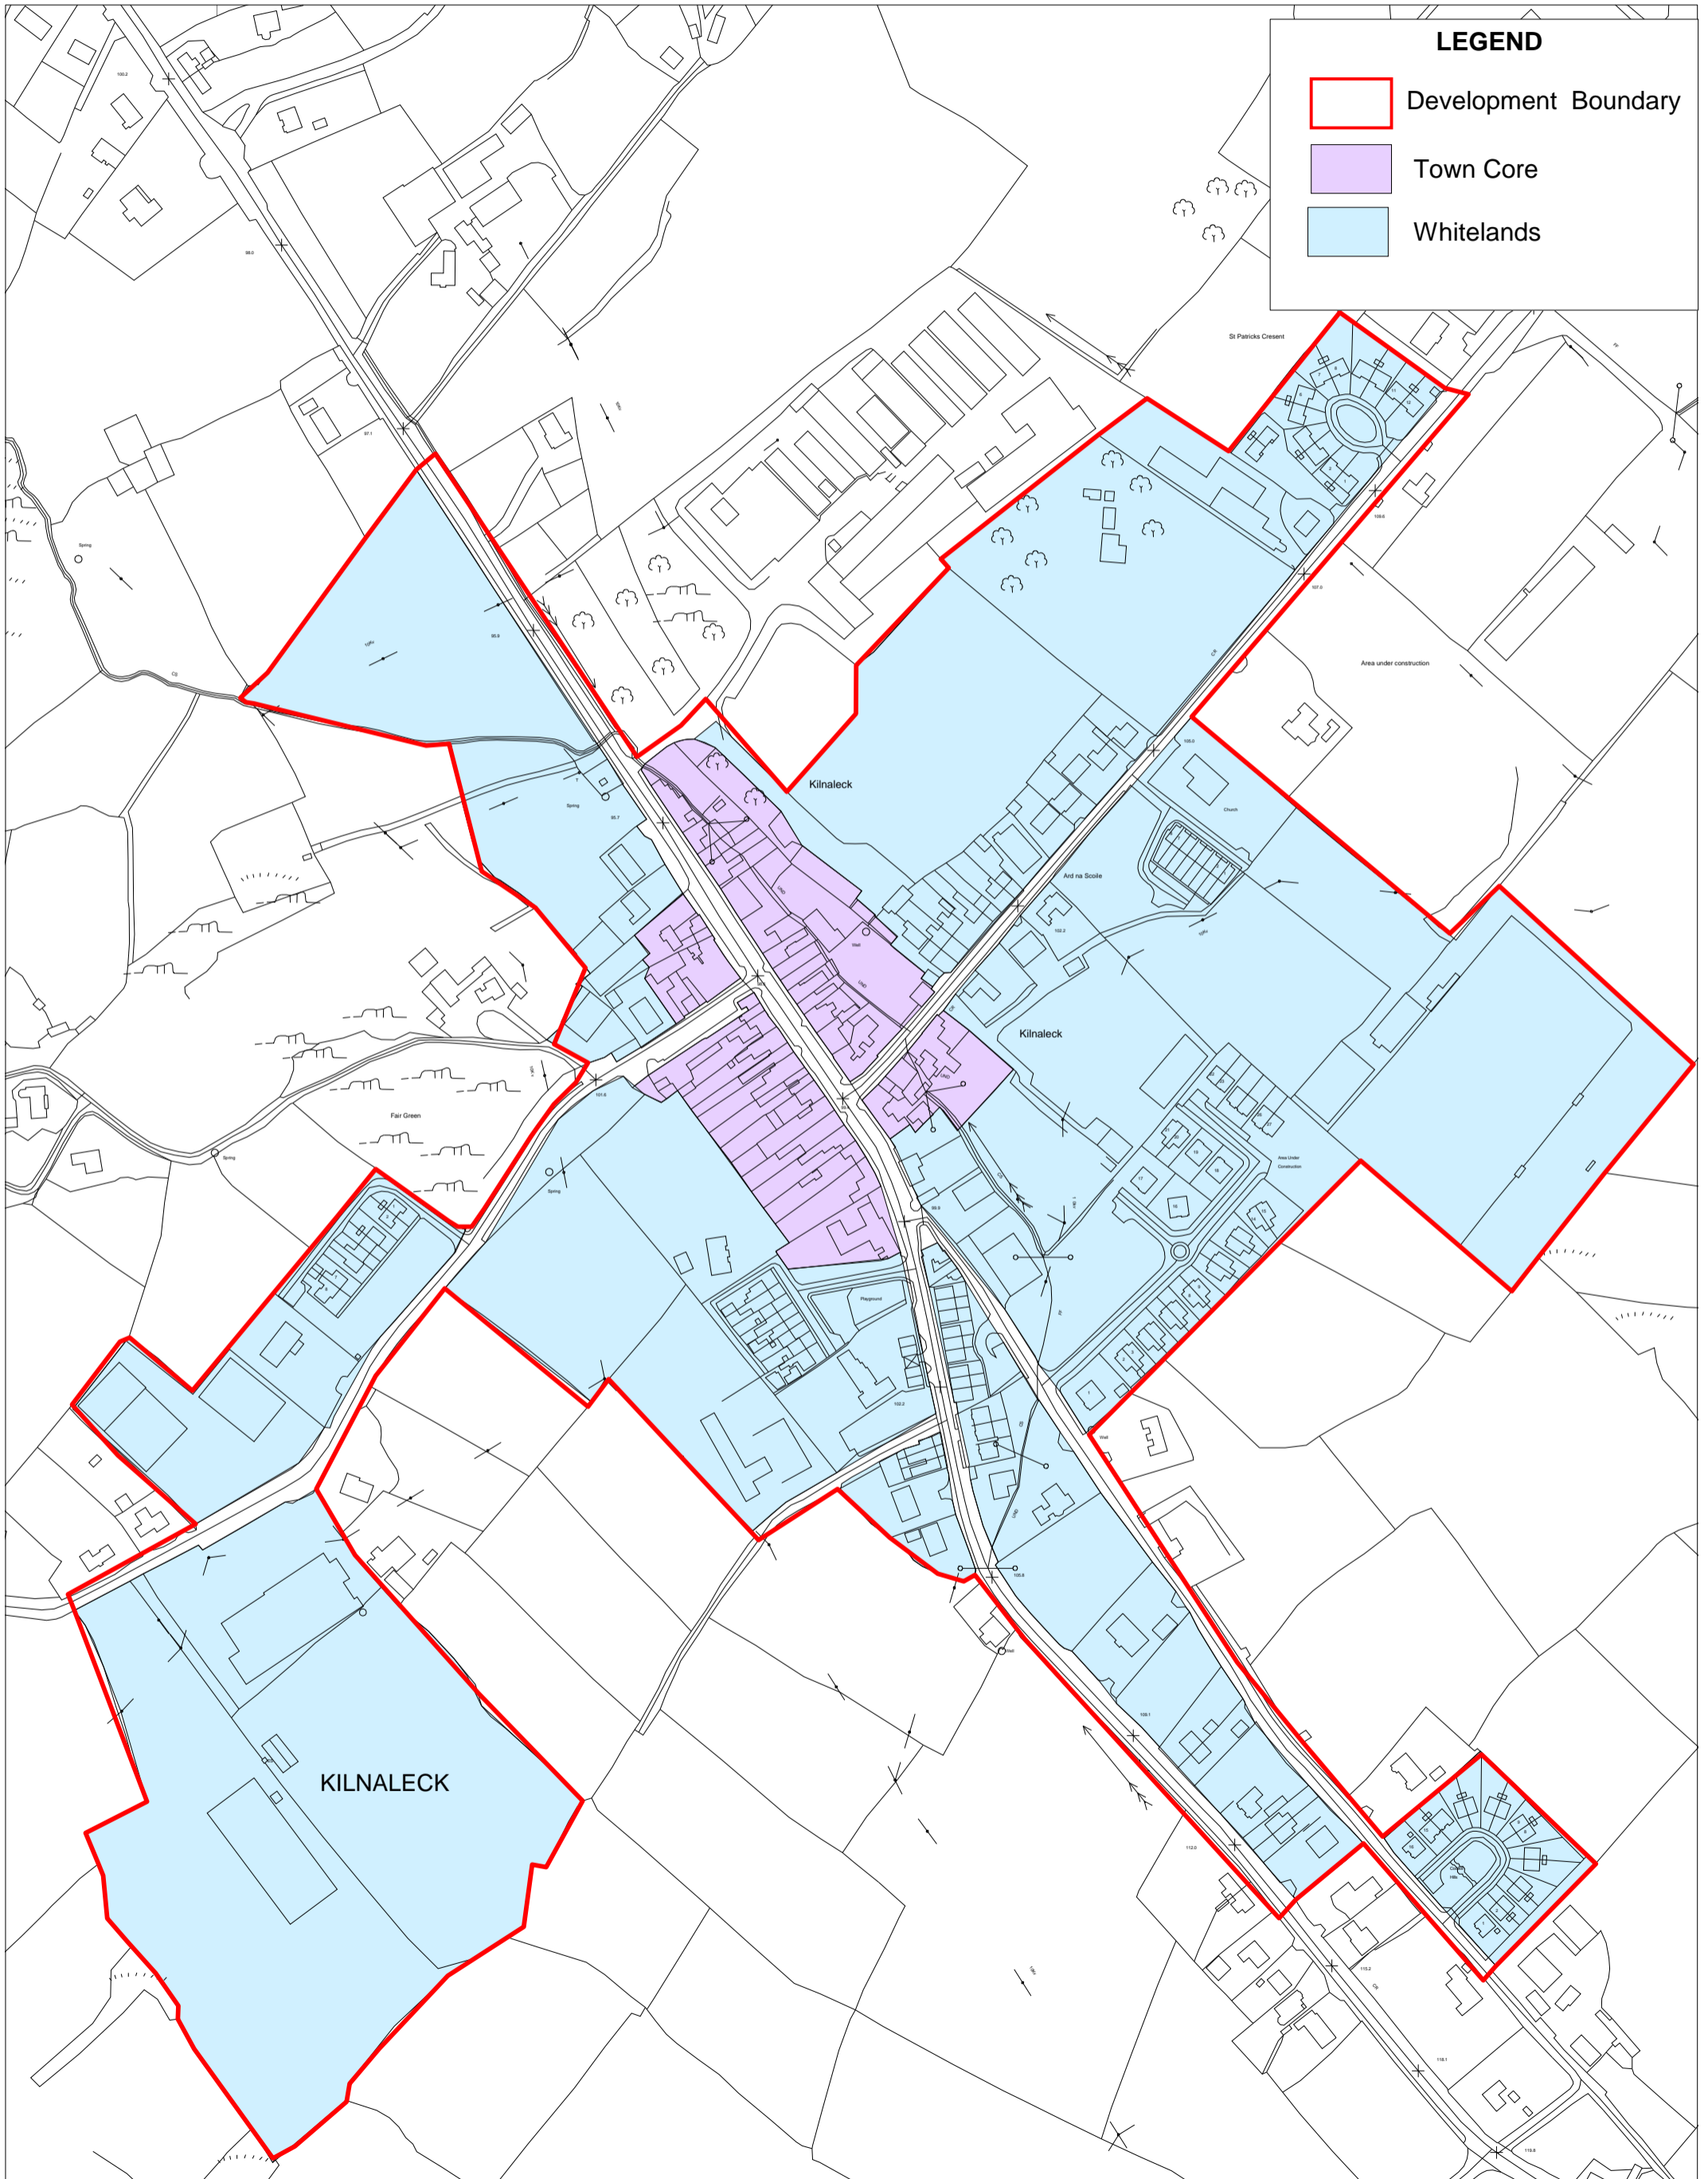

CAVAN COUNTY DEVELOPMENT PLAN 2014-2020

KILNALECK

not to scale