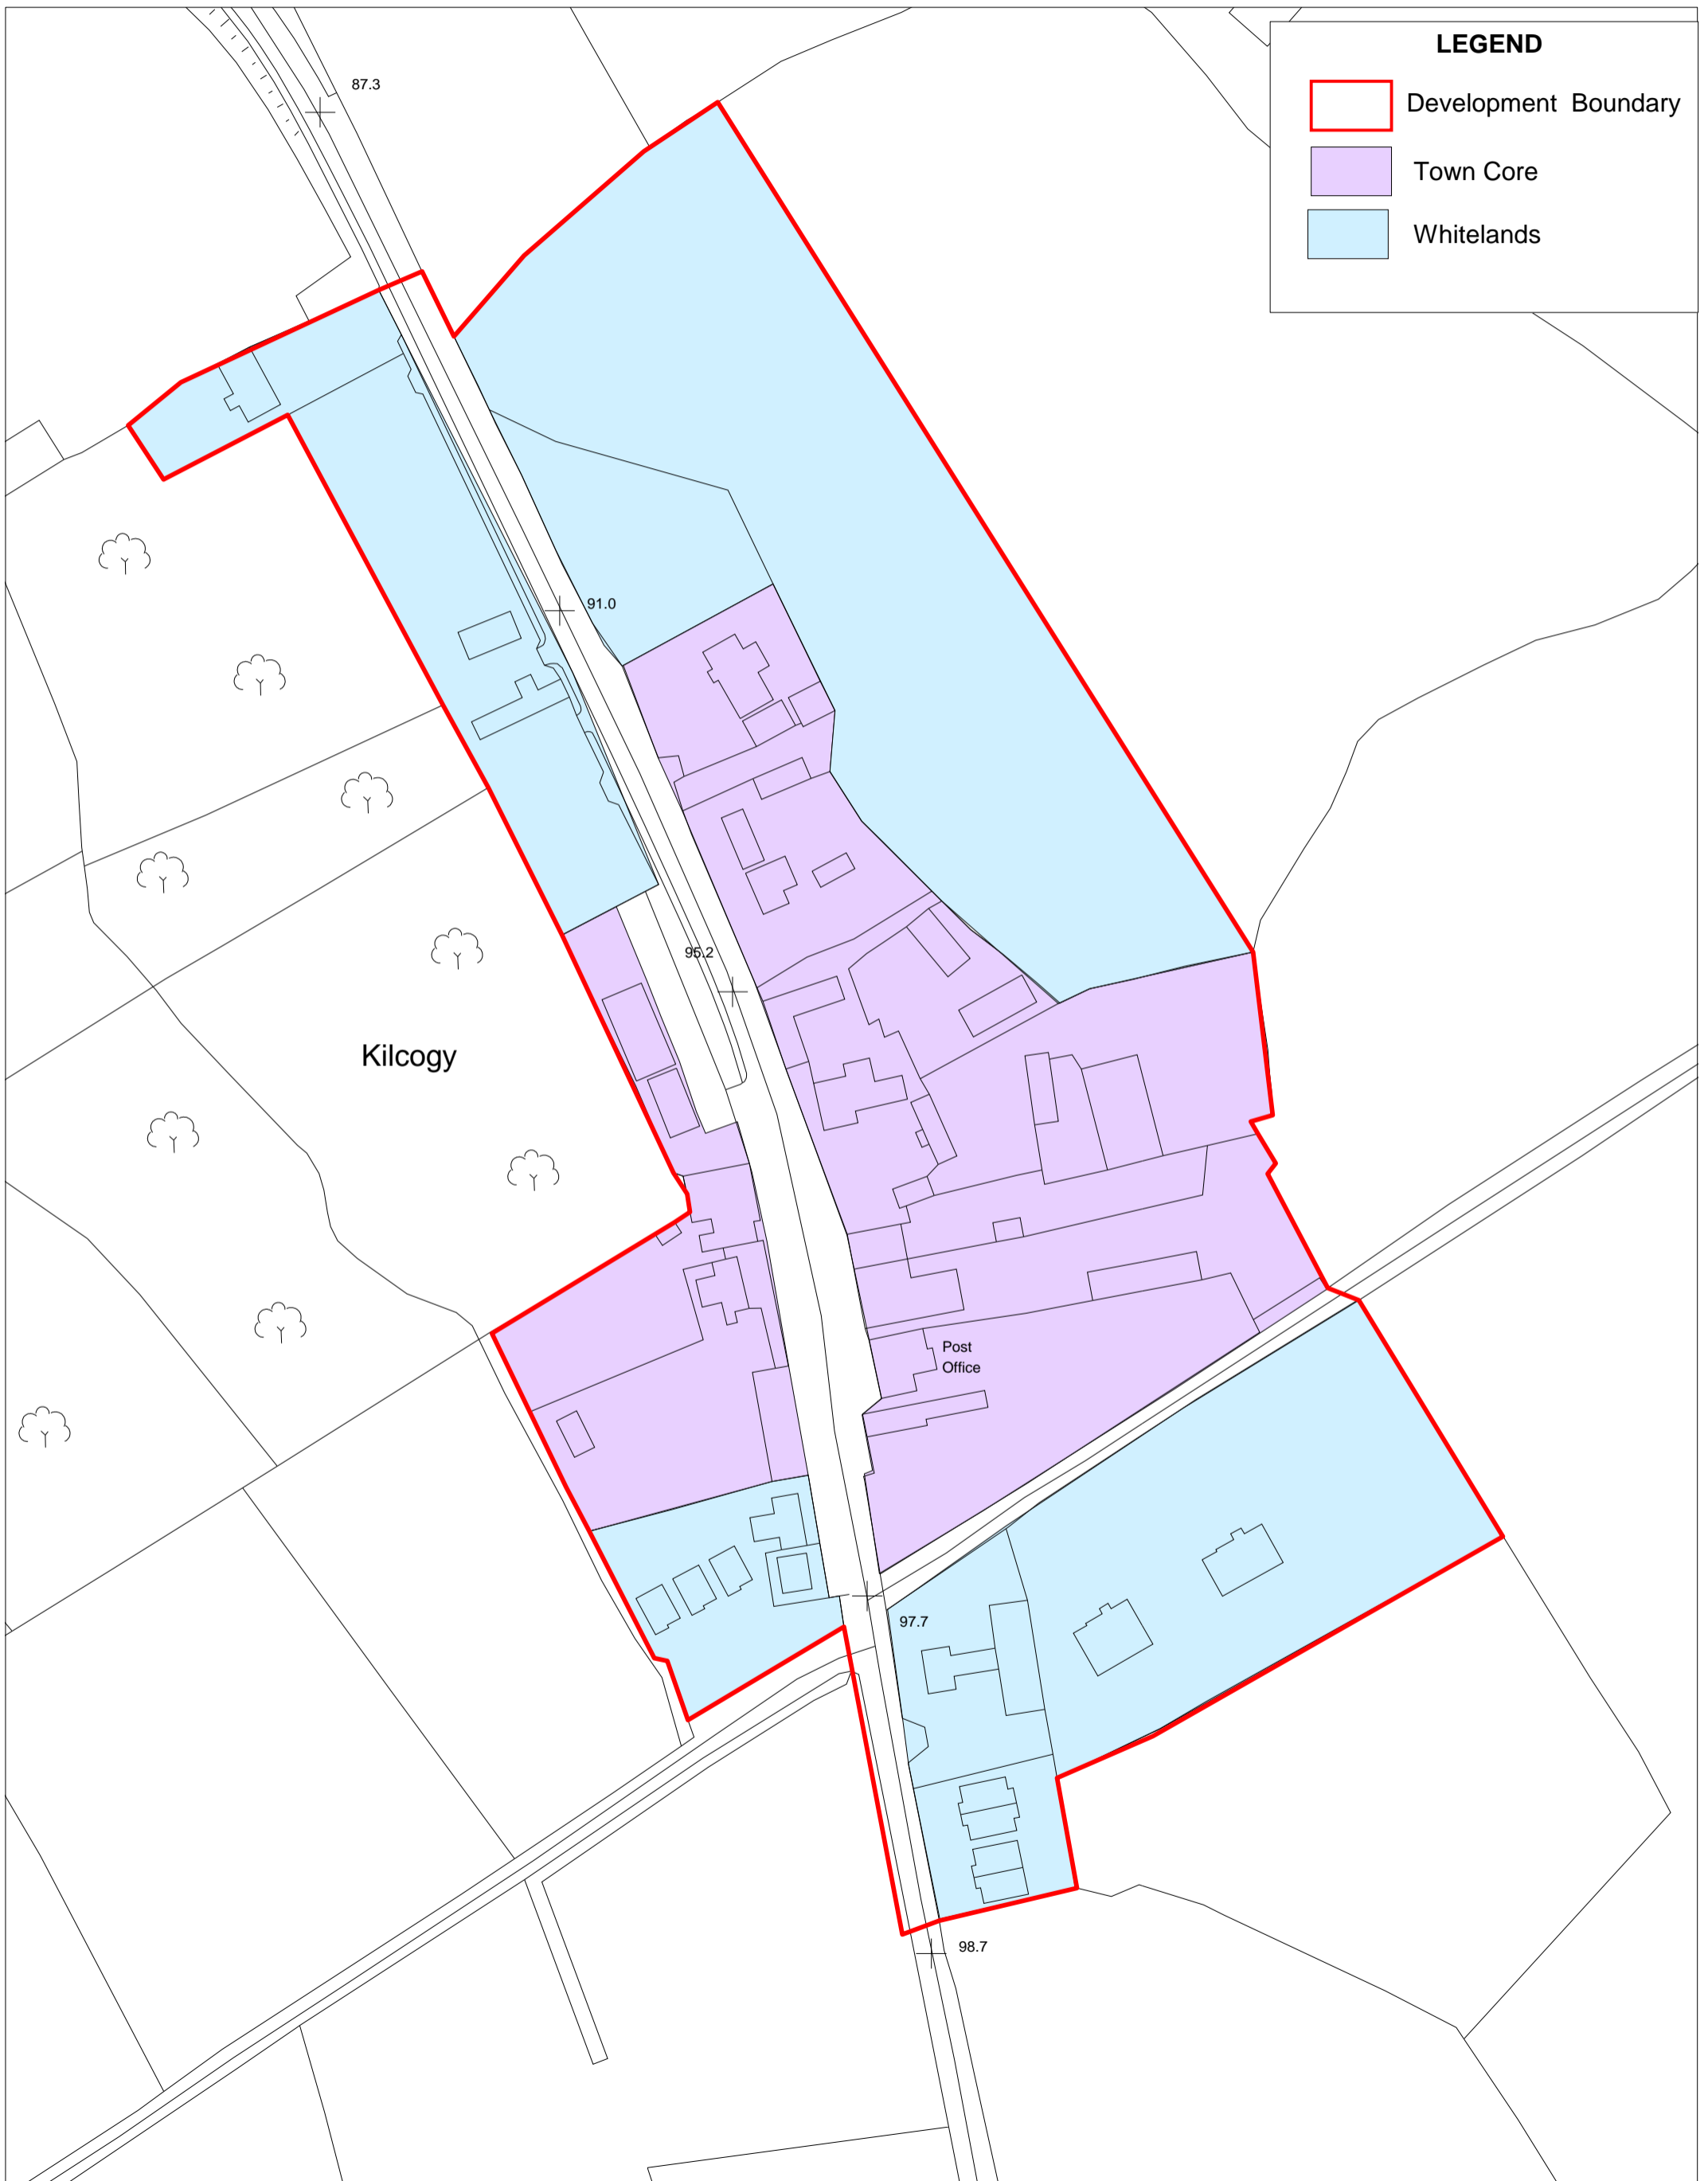

CAVAN COUNTY DEVELOPMENT PLAN 2014-2020

KILCOGY

LEGEND

-  Development Boundary
-  Town Core
-  Whitelands