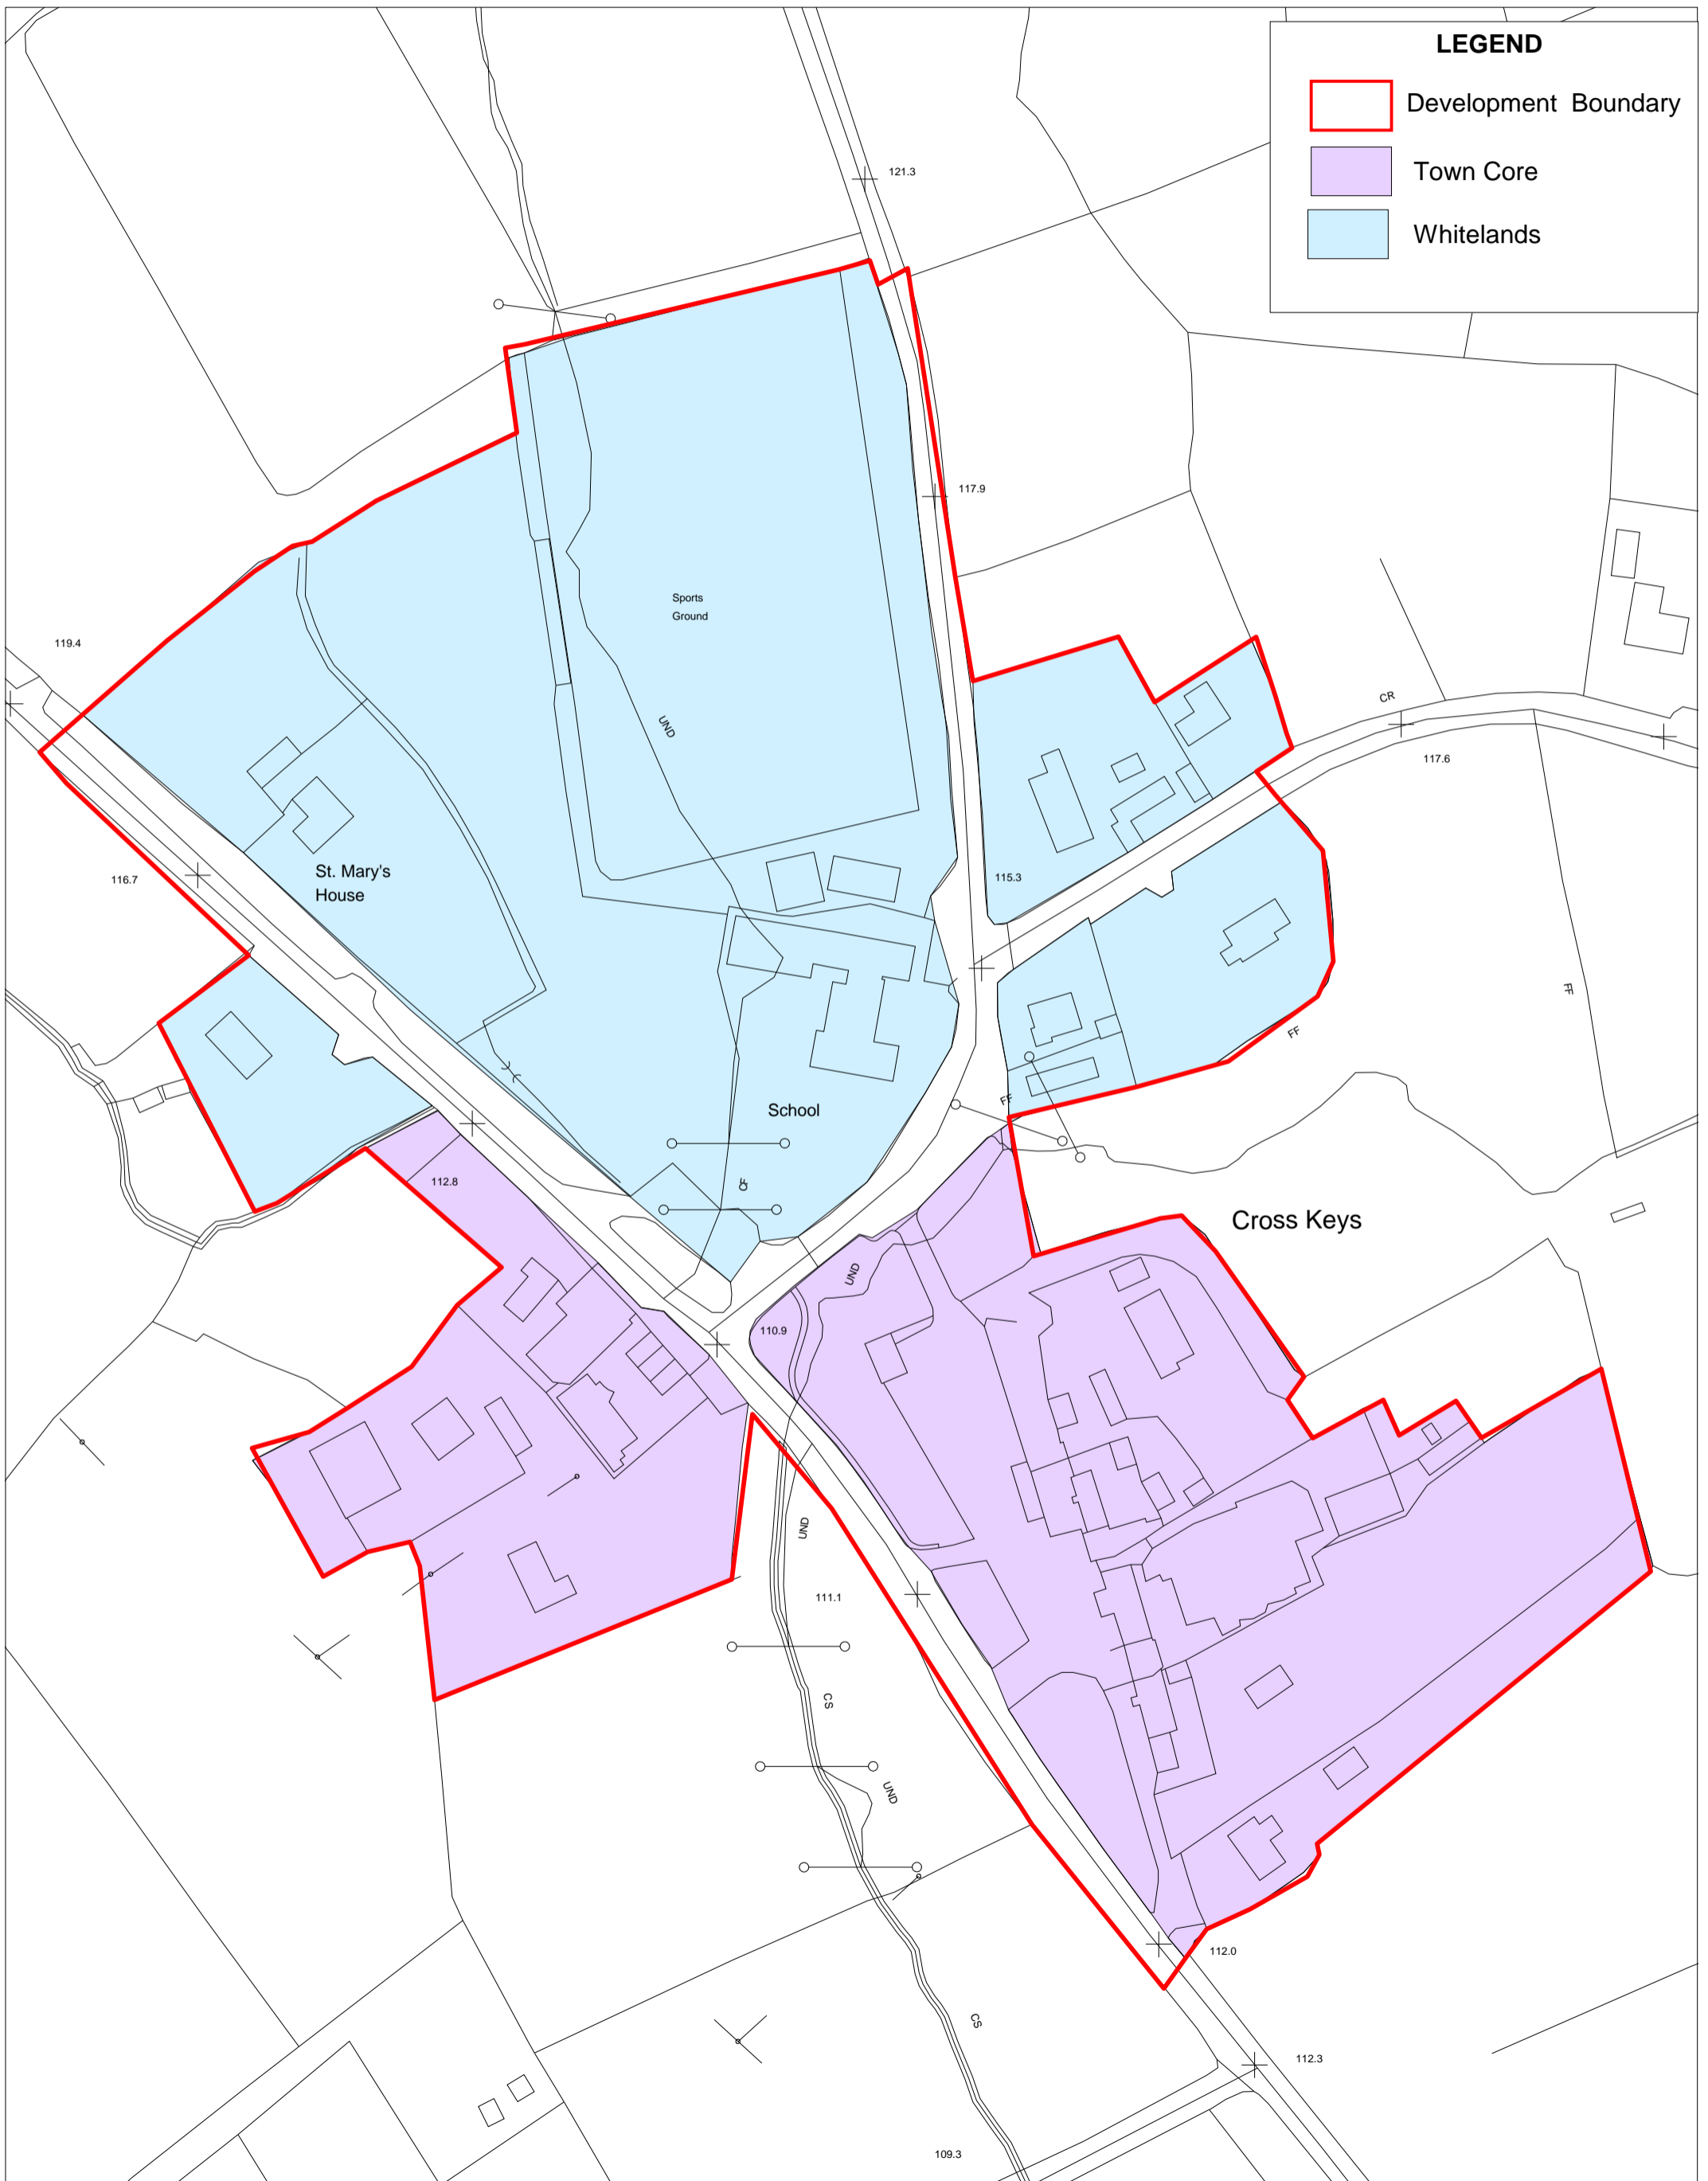

CAVAN COUNTY DEVELOPMENT PLAN 2014-2020

CROSSKEYS

LEGEND

-  Development Boundary
-  Town Core
-  Whitelands

not to scale