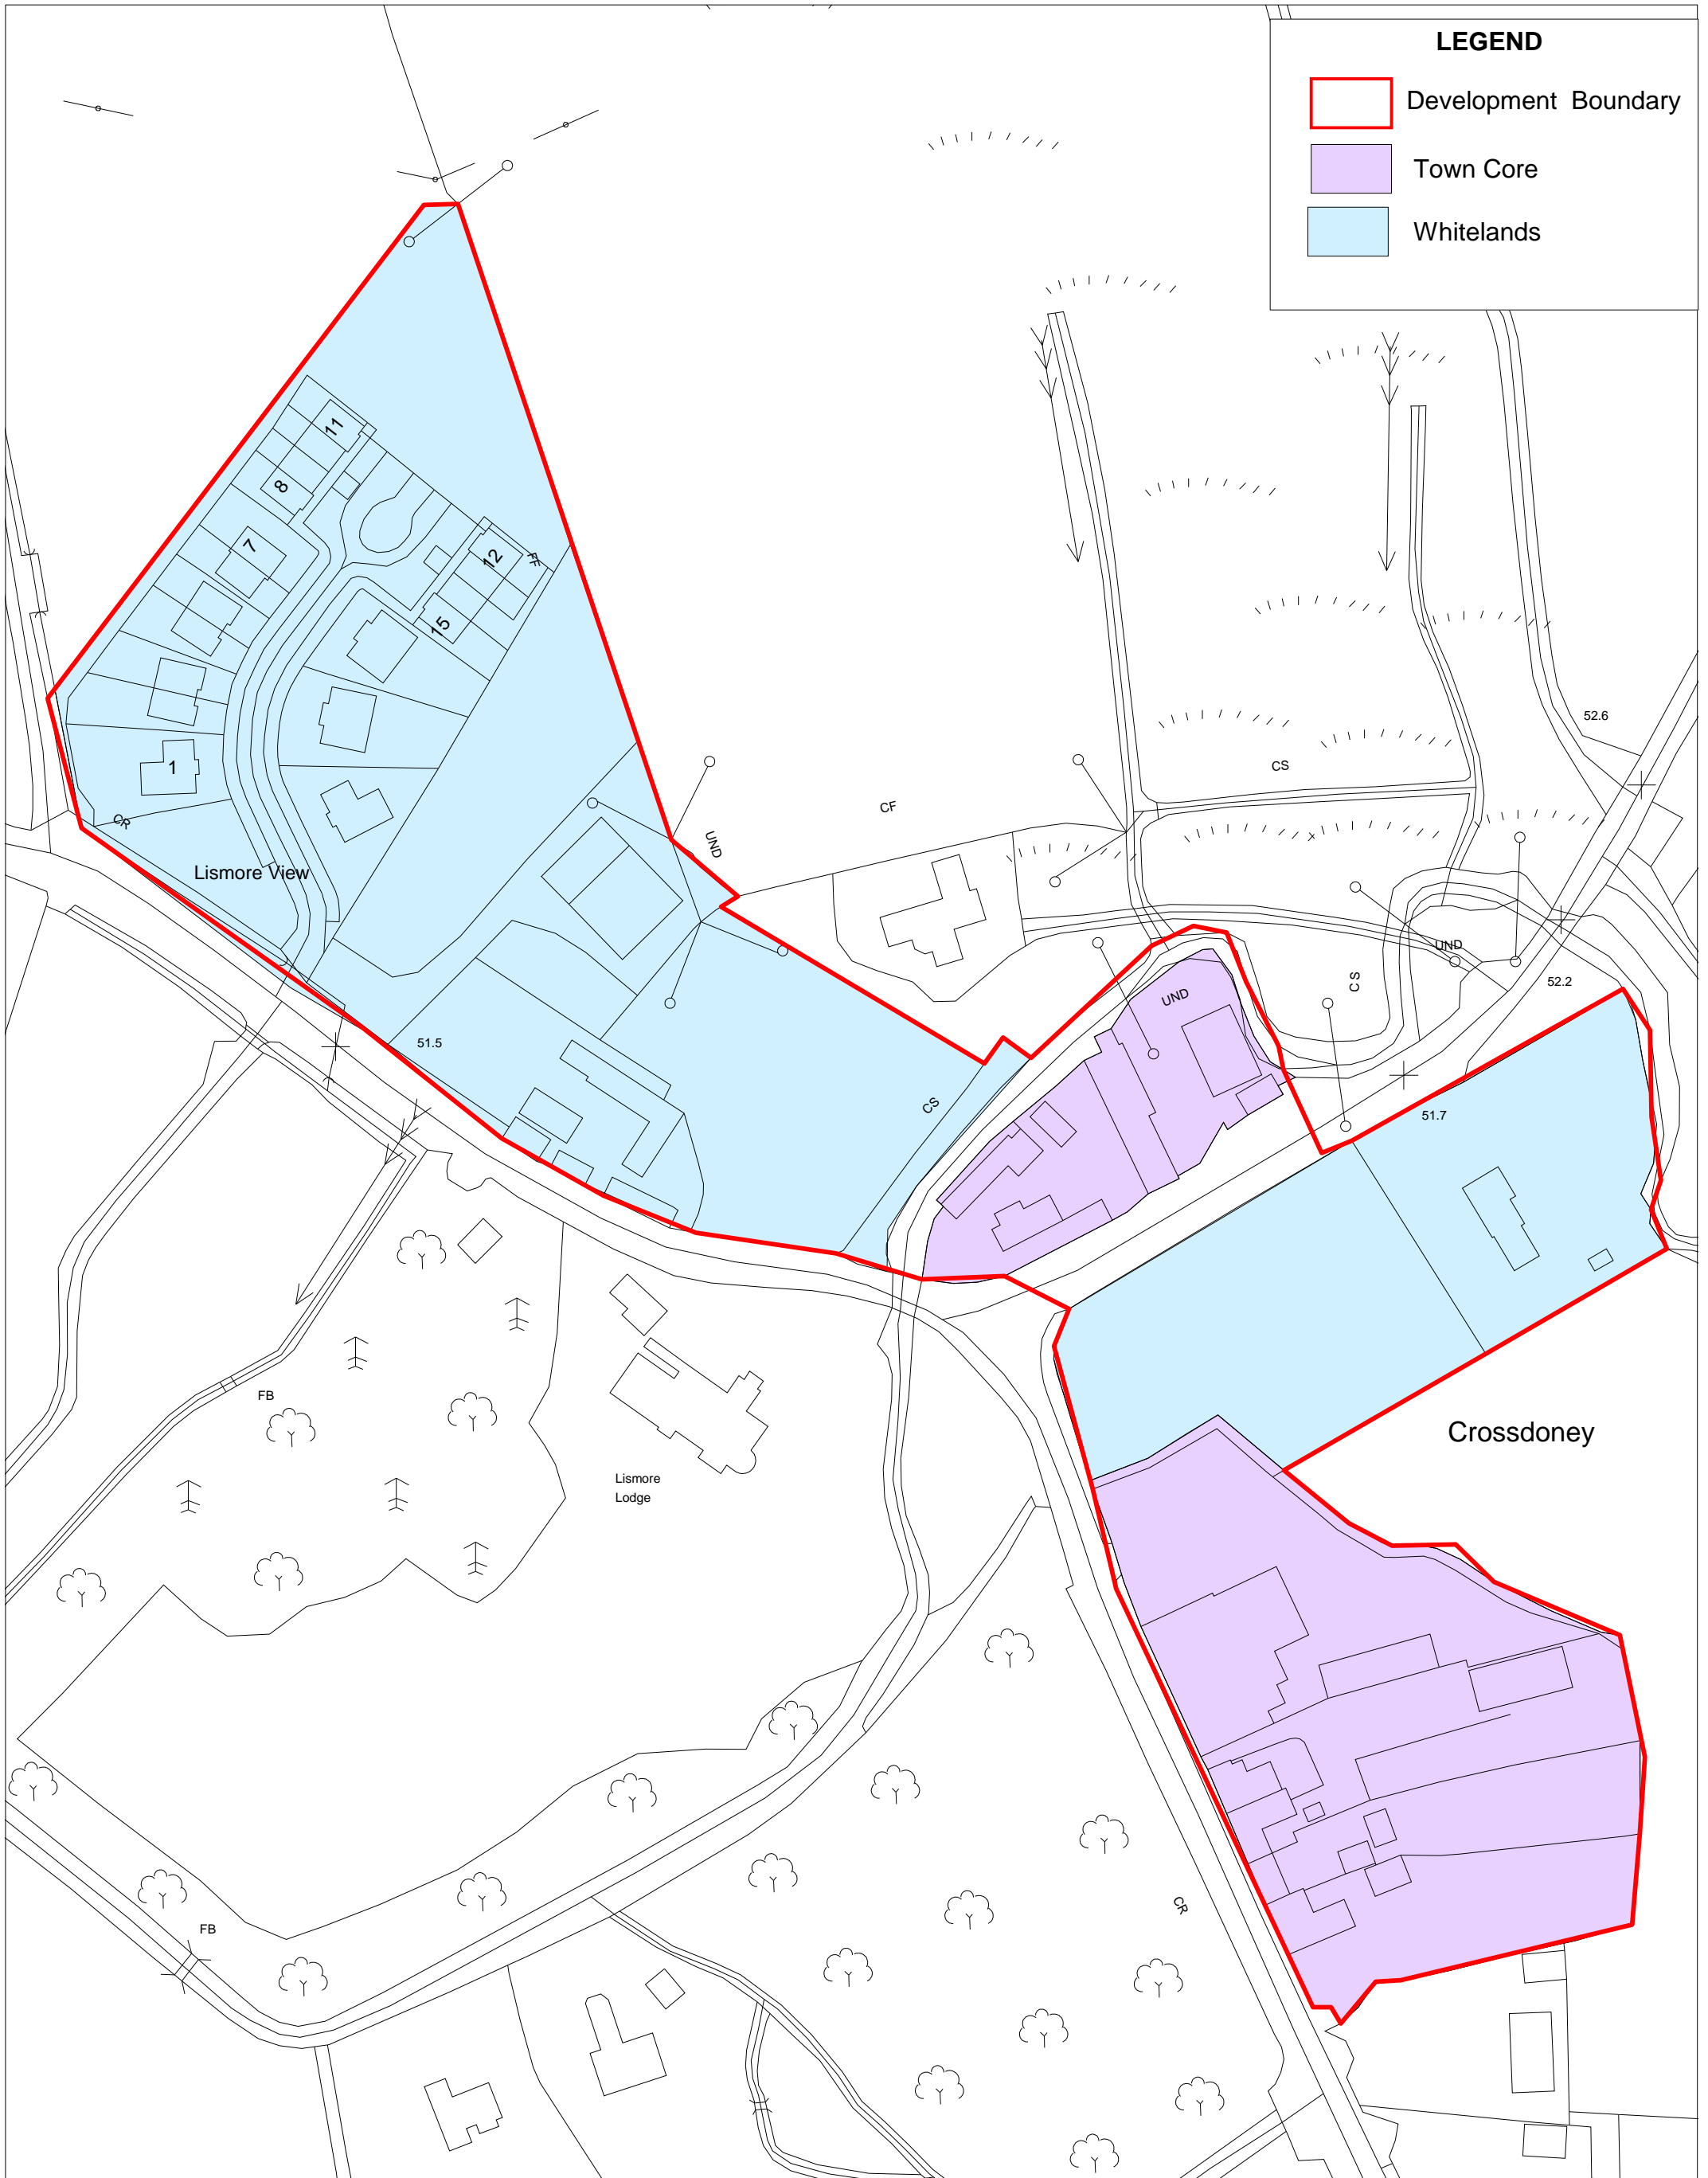

## CROSSDONEY

### LEGEND

-  Development Boundary
-  Town Core
-  Whitelands