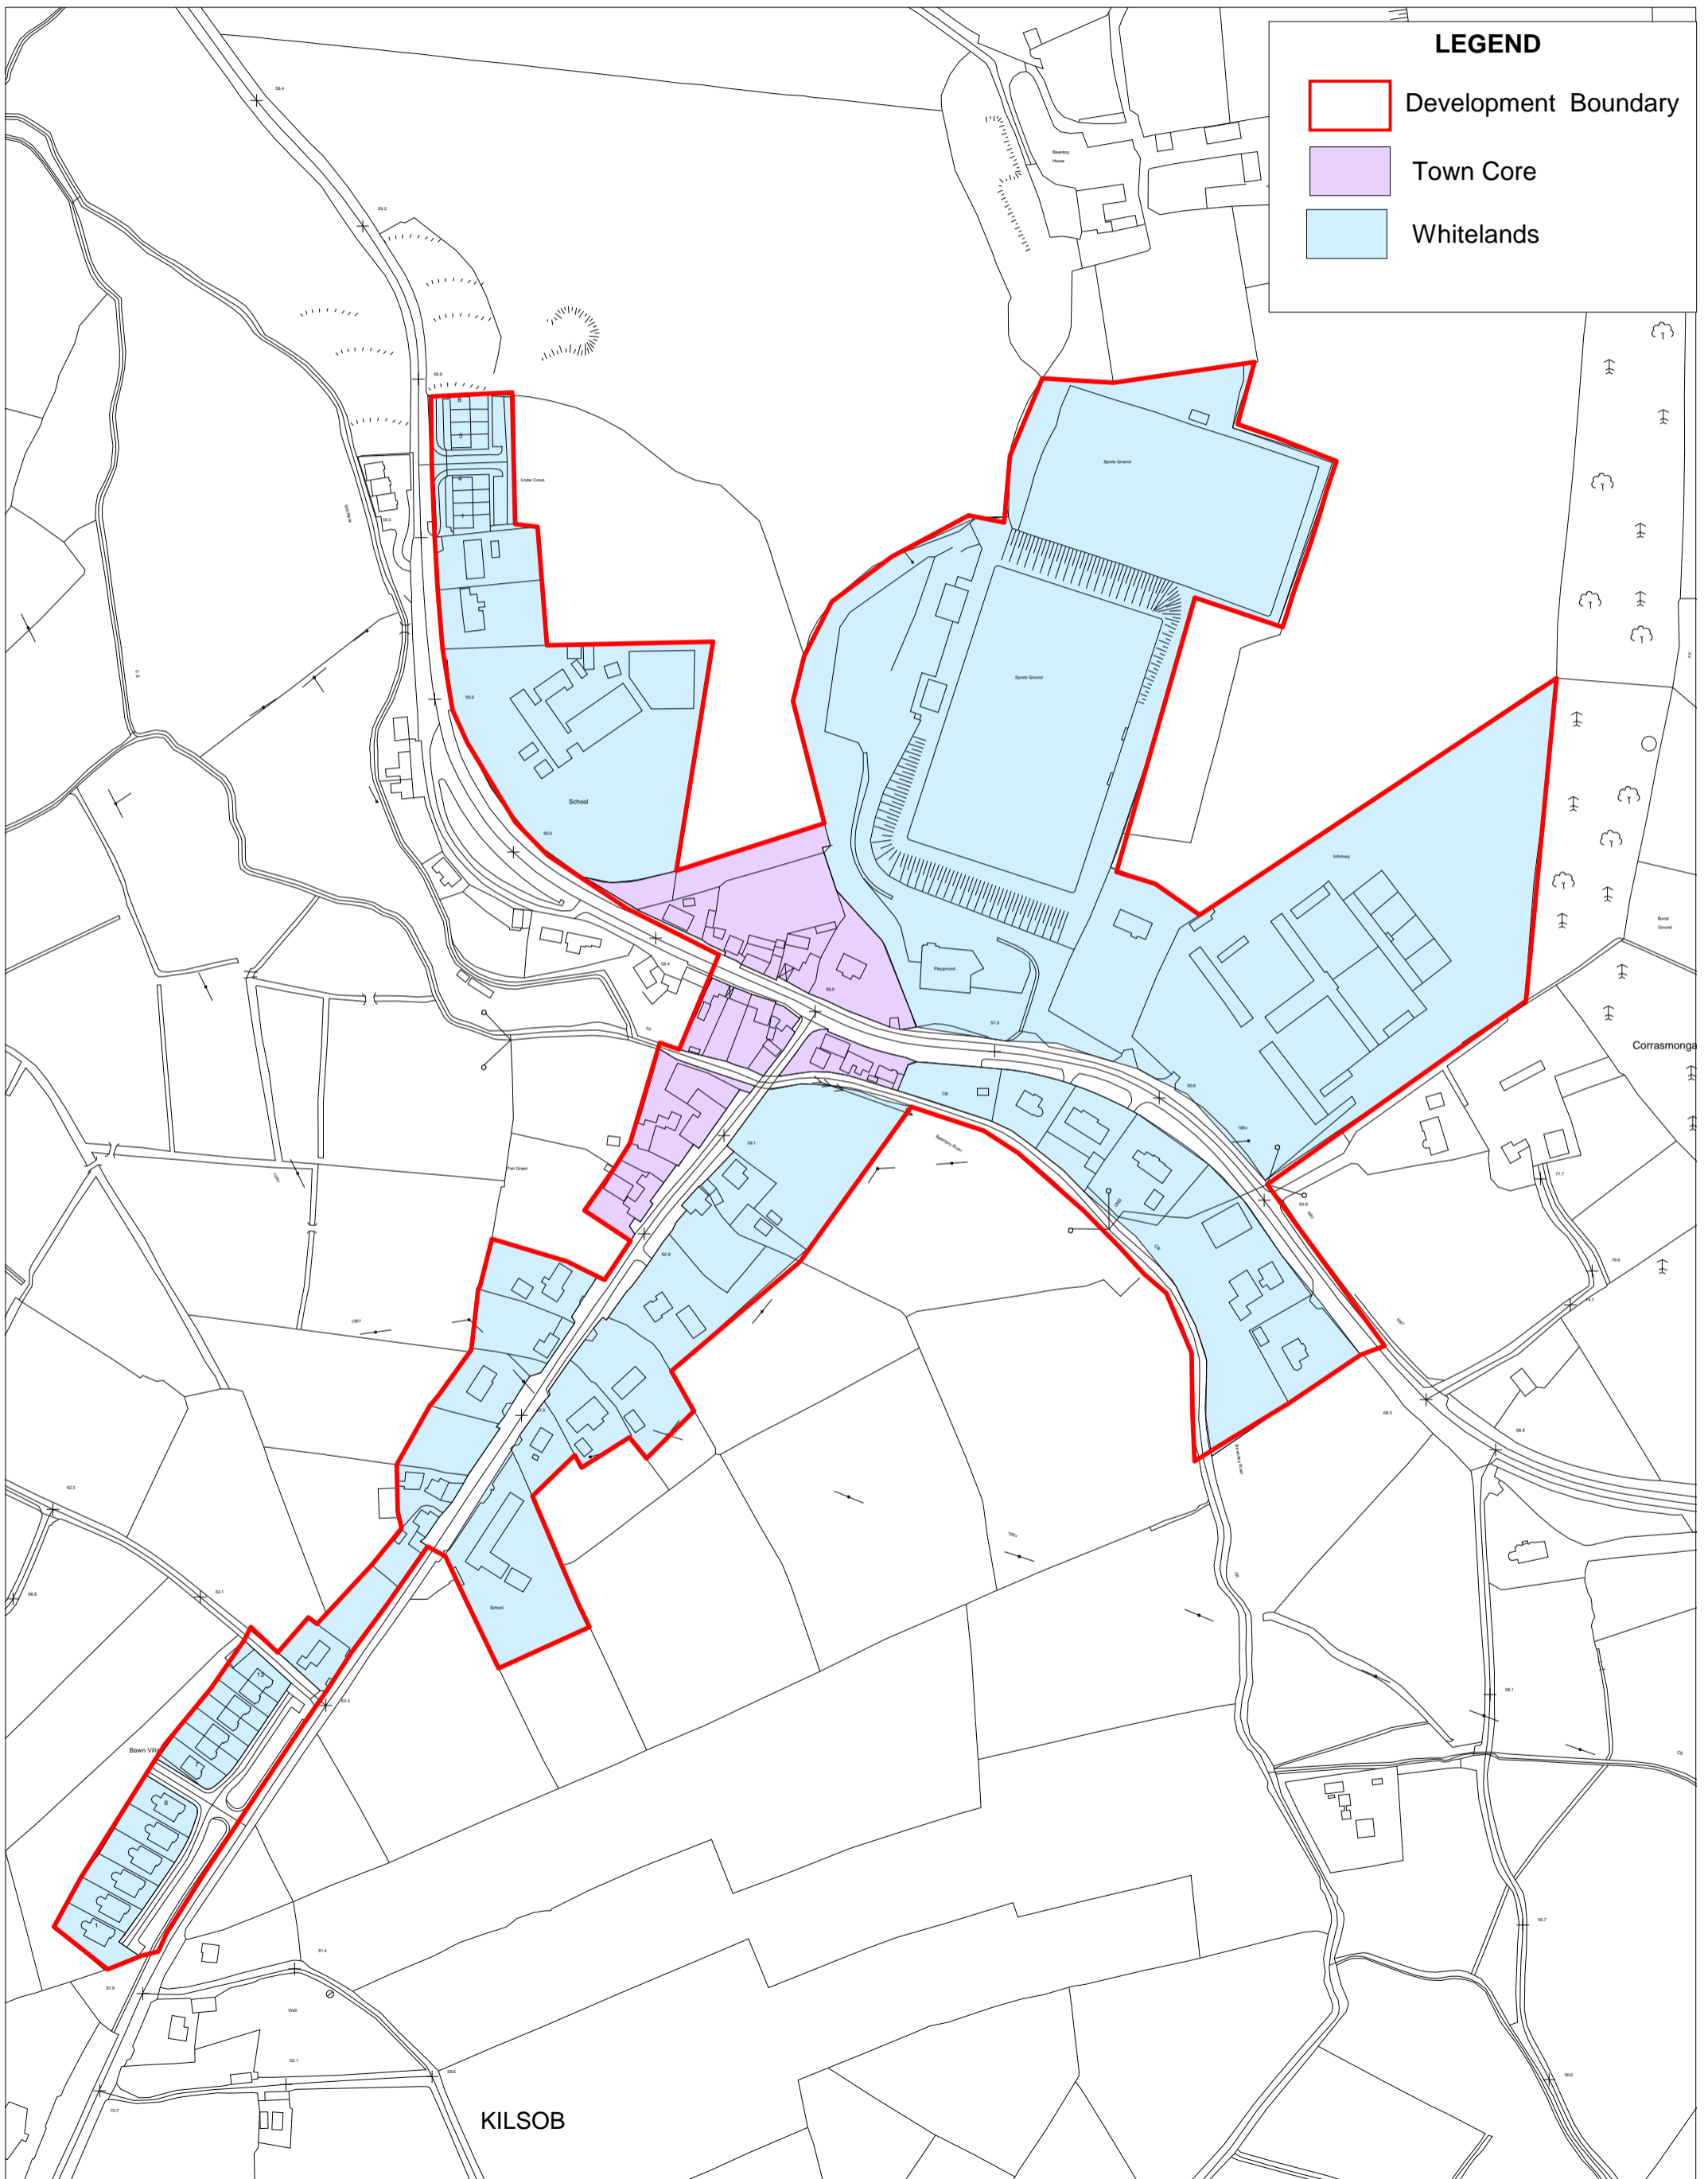

# CAVAN COUNTY DEVELOPMENT PLAN 2014-2020

## BAWNBOY

### LEGEND

-  Development Boundary
-  Town Core
-  Whitelands

KILSOB

not to scale