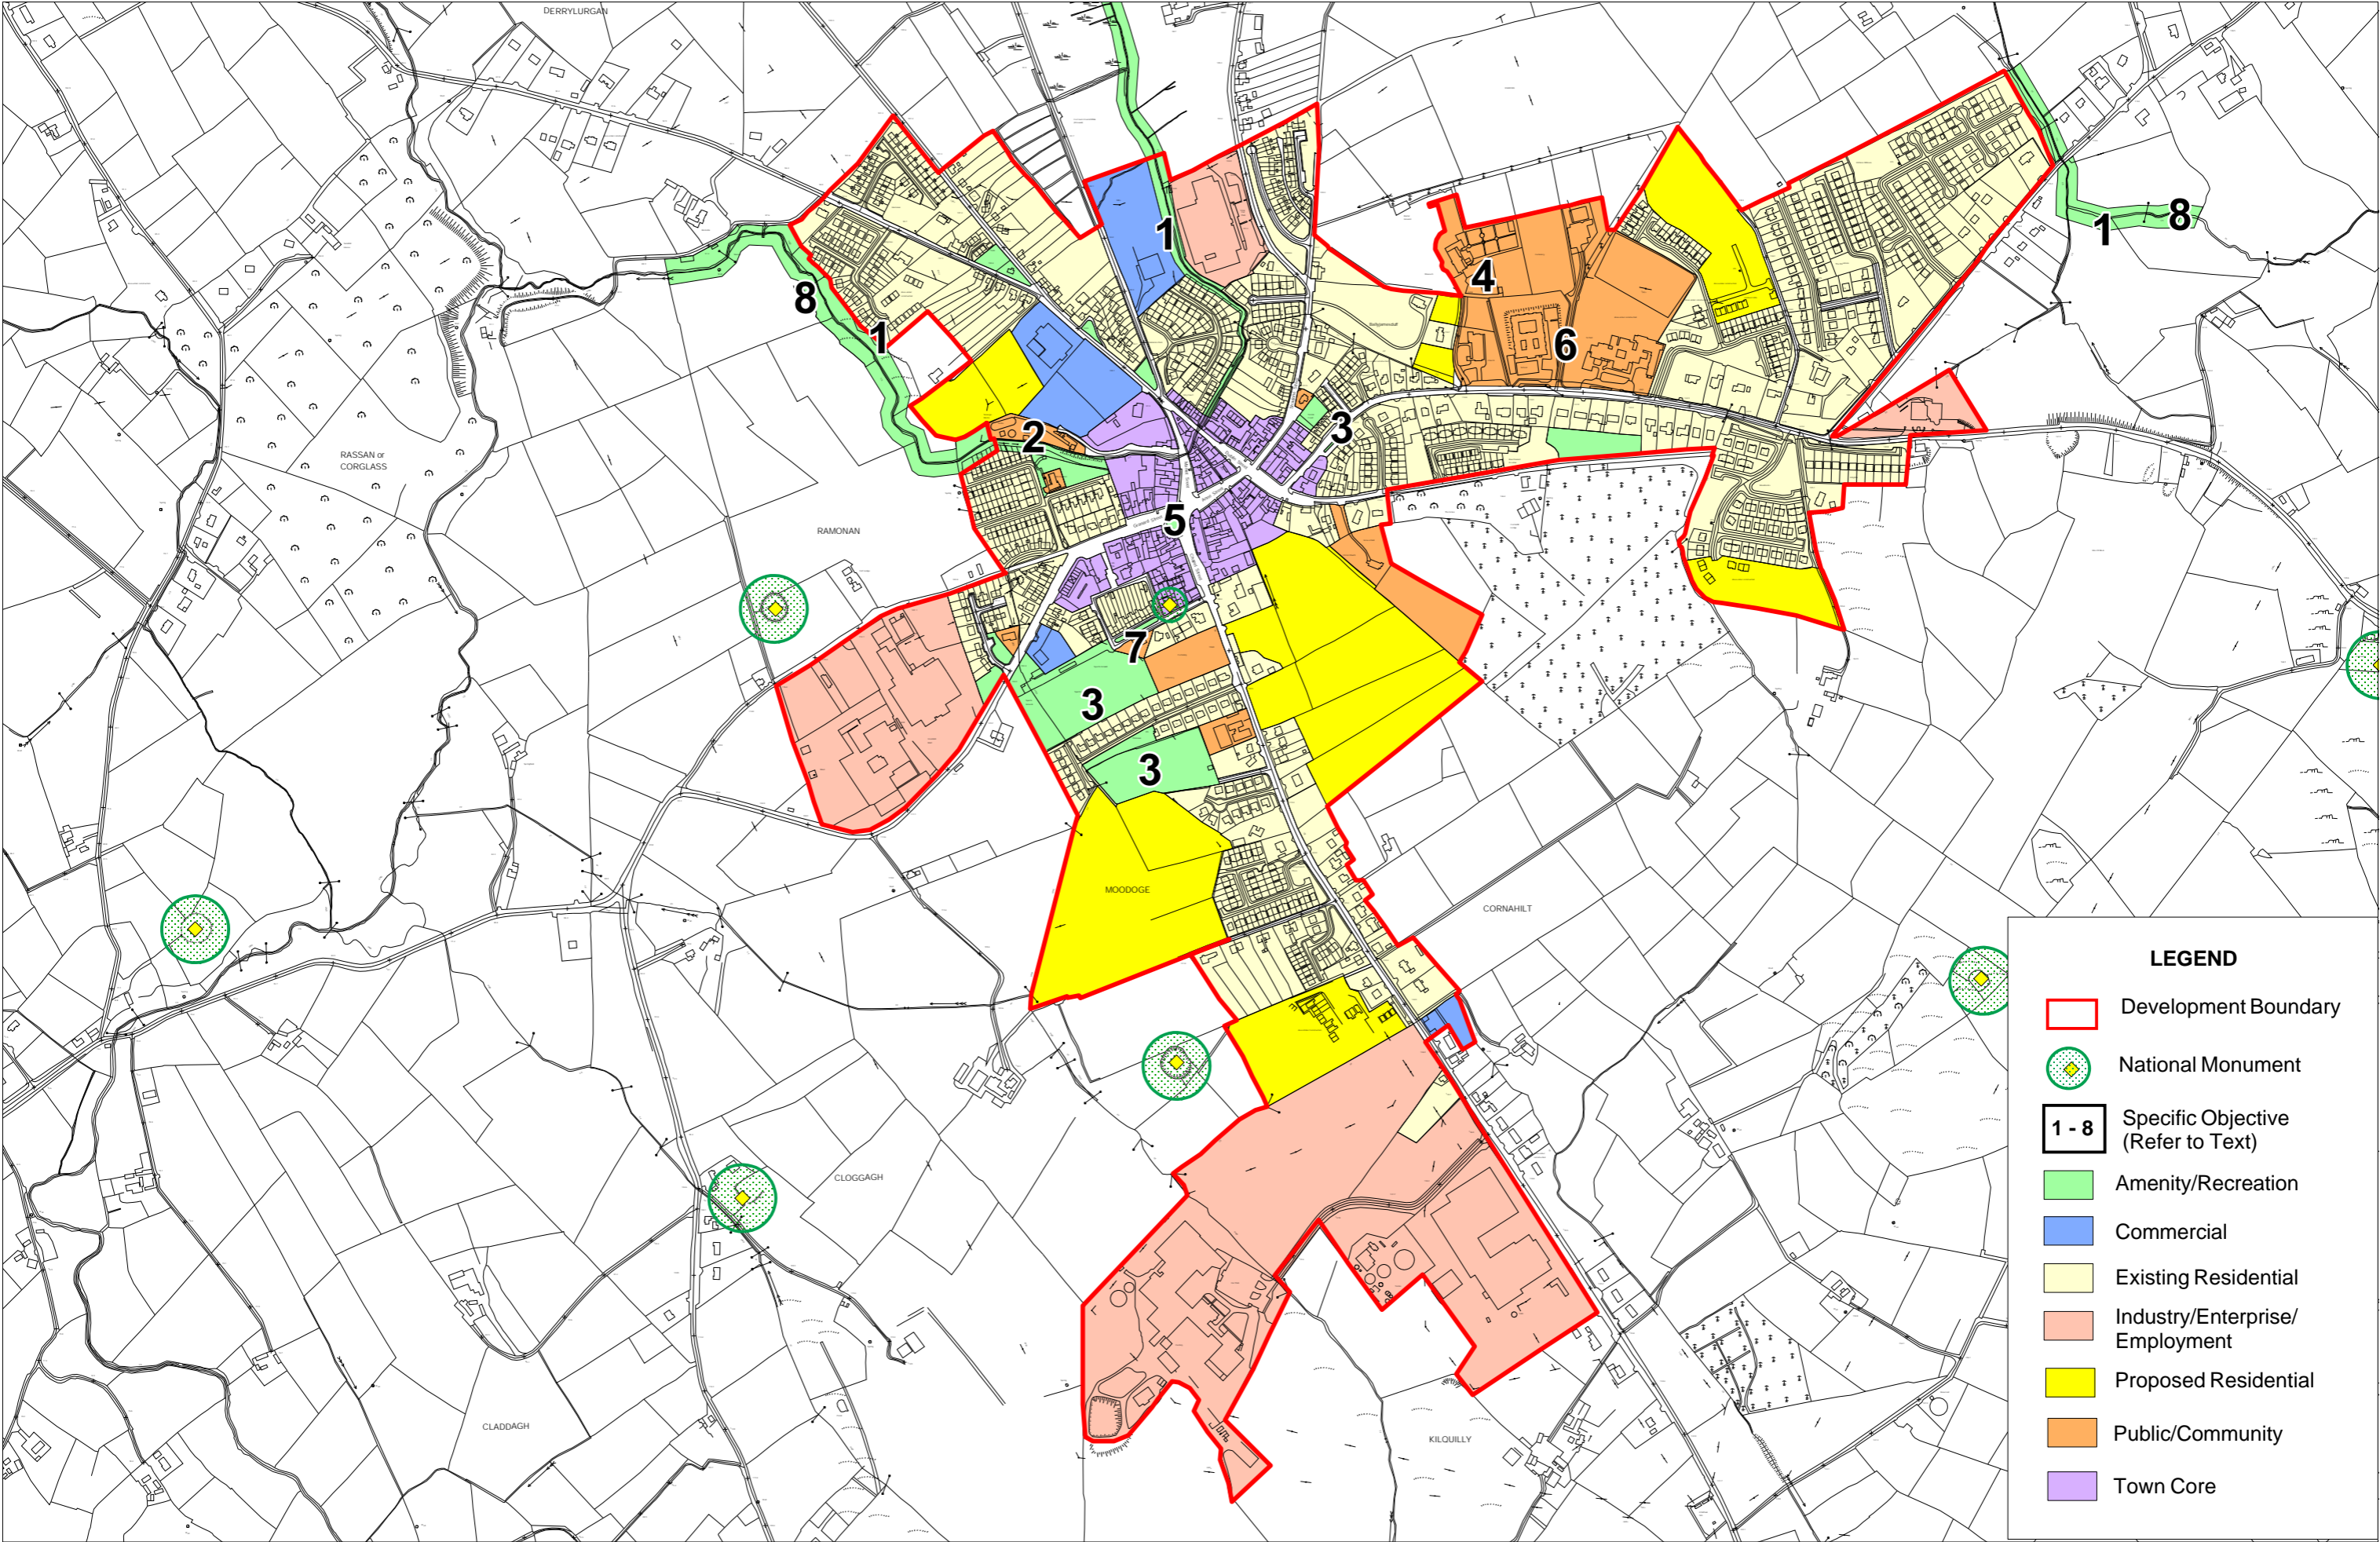

CAVAN COUNTY DEVELOPMENT PLAN 2014-2020

BALLYJAMESDUFF

LEGEND

- Development Boundary
- National Monument
- 1 - 8 Specific Objective (Refer to Text)
- Amenity/Recreation
- Commercial
- Existing Residential
- Industry/Enterprise/Employment
- Proposed Residential
- Public/Community
- Town Core

not to scale