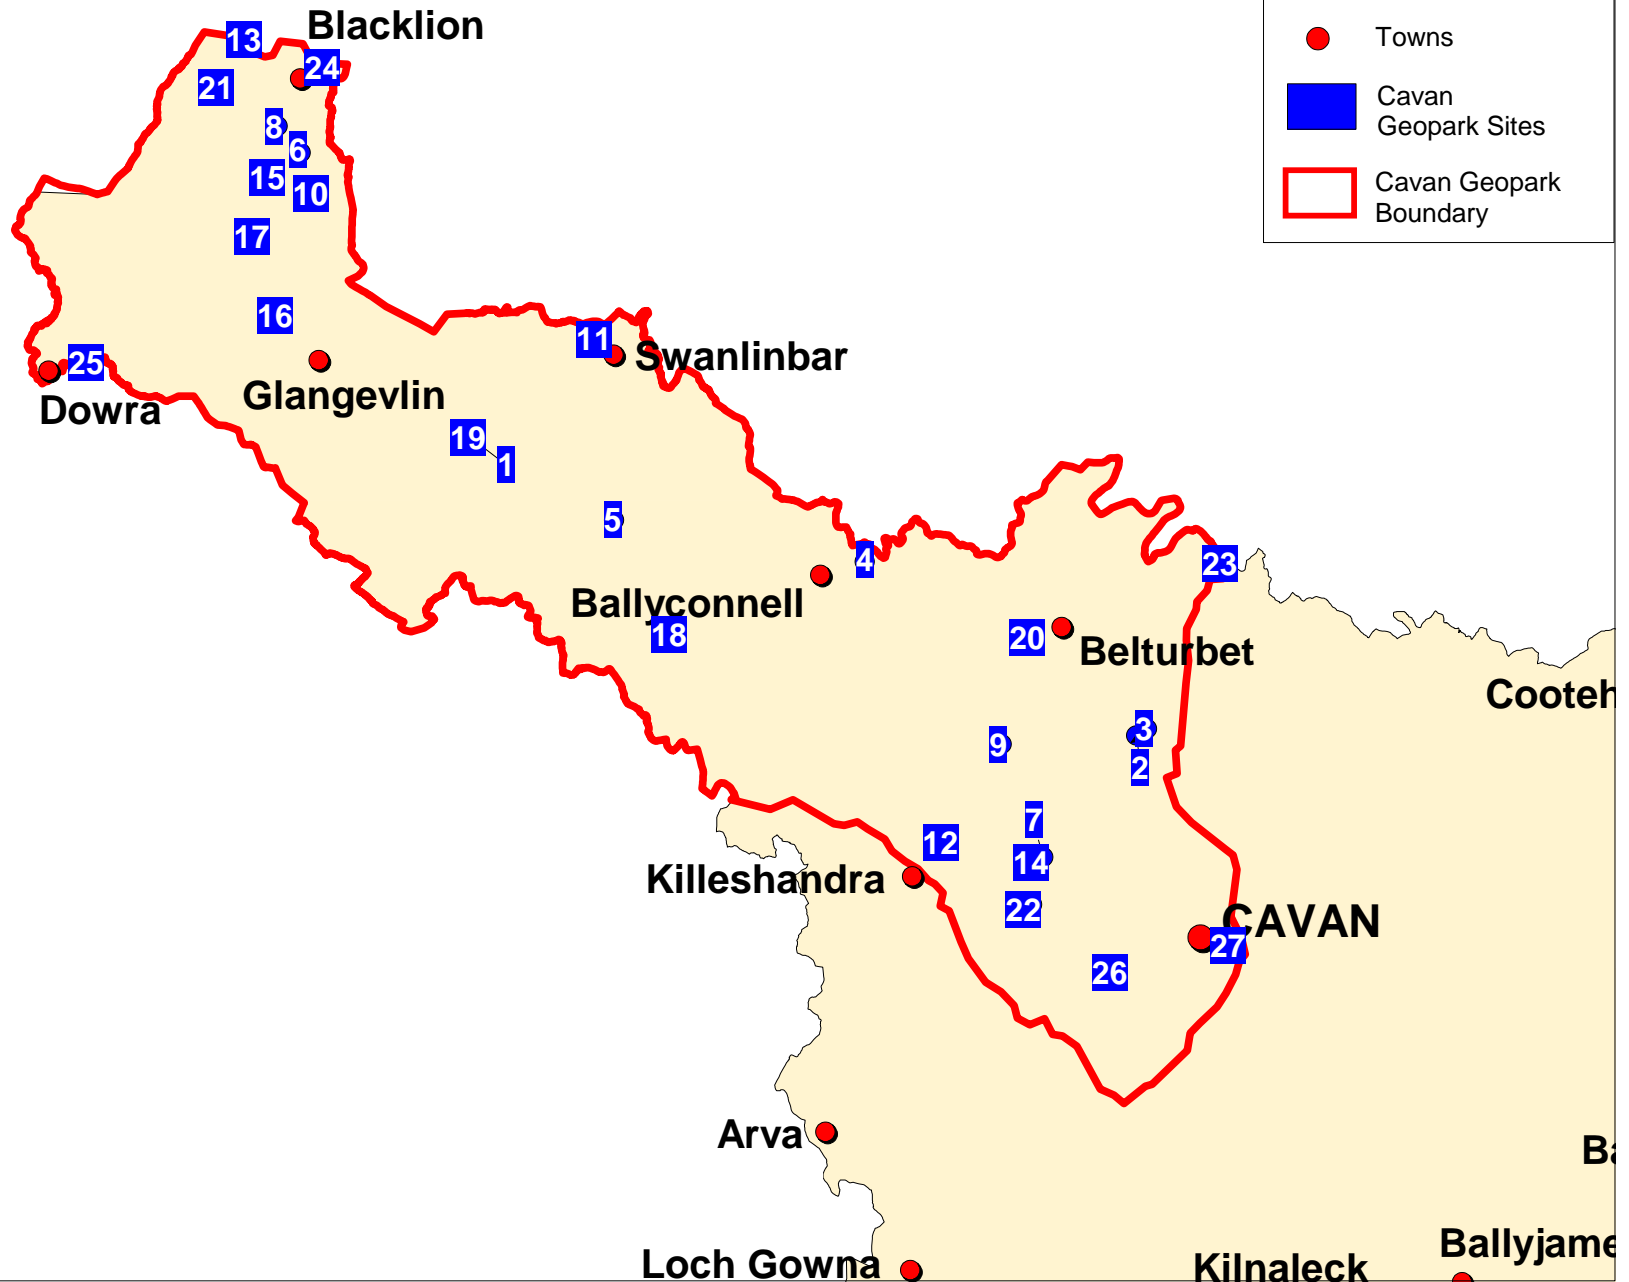

**LEGEND**

- Towns
- Cavan Geopark Sites
- Cavan Geopark Boundary

**CAVAN GEOPARK SITE REFERENCE**

- 1 Altachullion Scenic Viewpoint
- 2 Annagh Lough
- 3 Annagh Woods
- 4 Woodford River Walk, Ballyconnell
- 5 Brackley Lough
- 6 Burren Forest
- 7 Lough Oughter Castle
- 8 Cornagee Scenic Viewpoint
- 9 Drumlane Abbey
- 10 Garvagh Lough
- 11 Hawkswood Trail, Swanlinbar
- 12 Hamilton Trail, Killeshandra
- 13 Lough Macnean
- 14 Lough Oughter
- 15 Moneygashel Ringfort
- 16 Sean Eamonn Ruairi Trail, Glangevlin
- 17 Shannon Pot
- 18 Templeport Lake, St. Mogue's Island
- 19 Tullydermot Falls
- 20 Turbet Island
- 21 Whitefathers Cave
- 22 Killykeen Forrest Park
- 23 Castlesaunderson
- 24 Market House, Blacklion
- 25 The Courthouse, Dowra
- 26 Kilmore Cathedral
- 27 Green Lough, Cavan