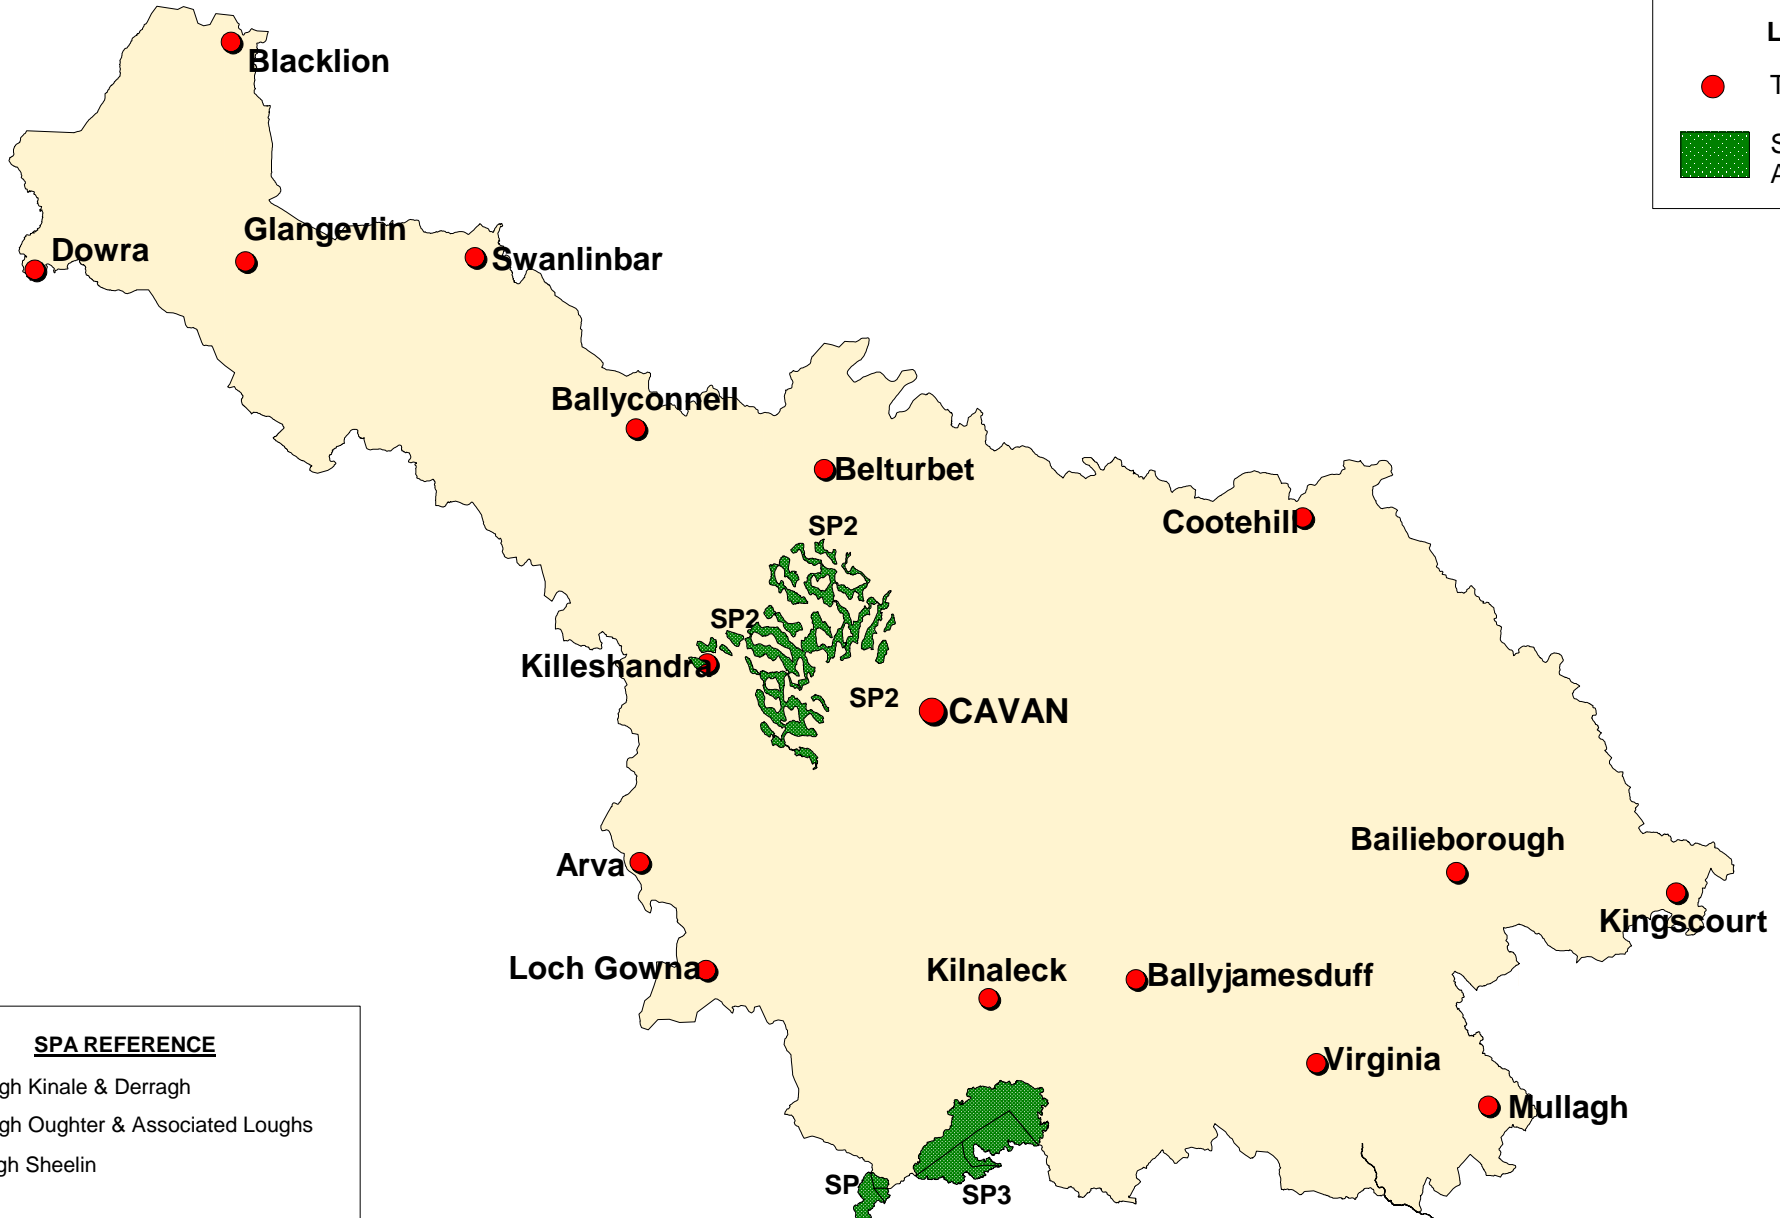

COUNTY DEVELOPMENT PLAN 2014 - 2020

COUNTY CAVAN

SPECIAL PROTECTION AREAS

MAP 1

LEGEND

Towns

Special Protection Areas

SPA REFERENCE

- 1 - Lough Kinale & Derragh
- 2 - Lough Oughter & Associated Loughs
- 3 - Lough Sheelin