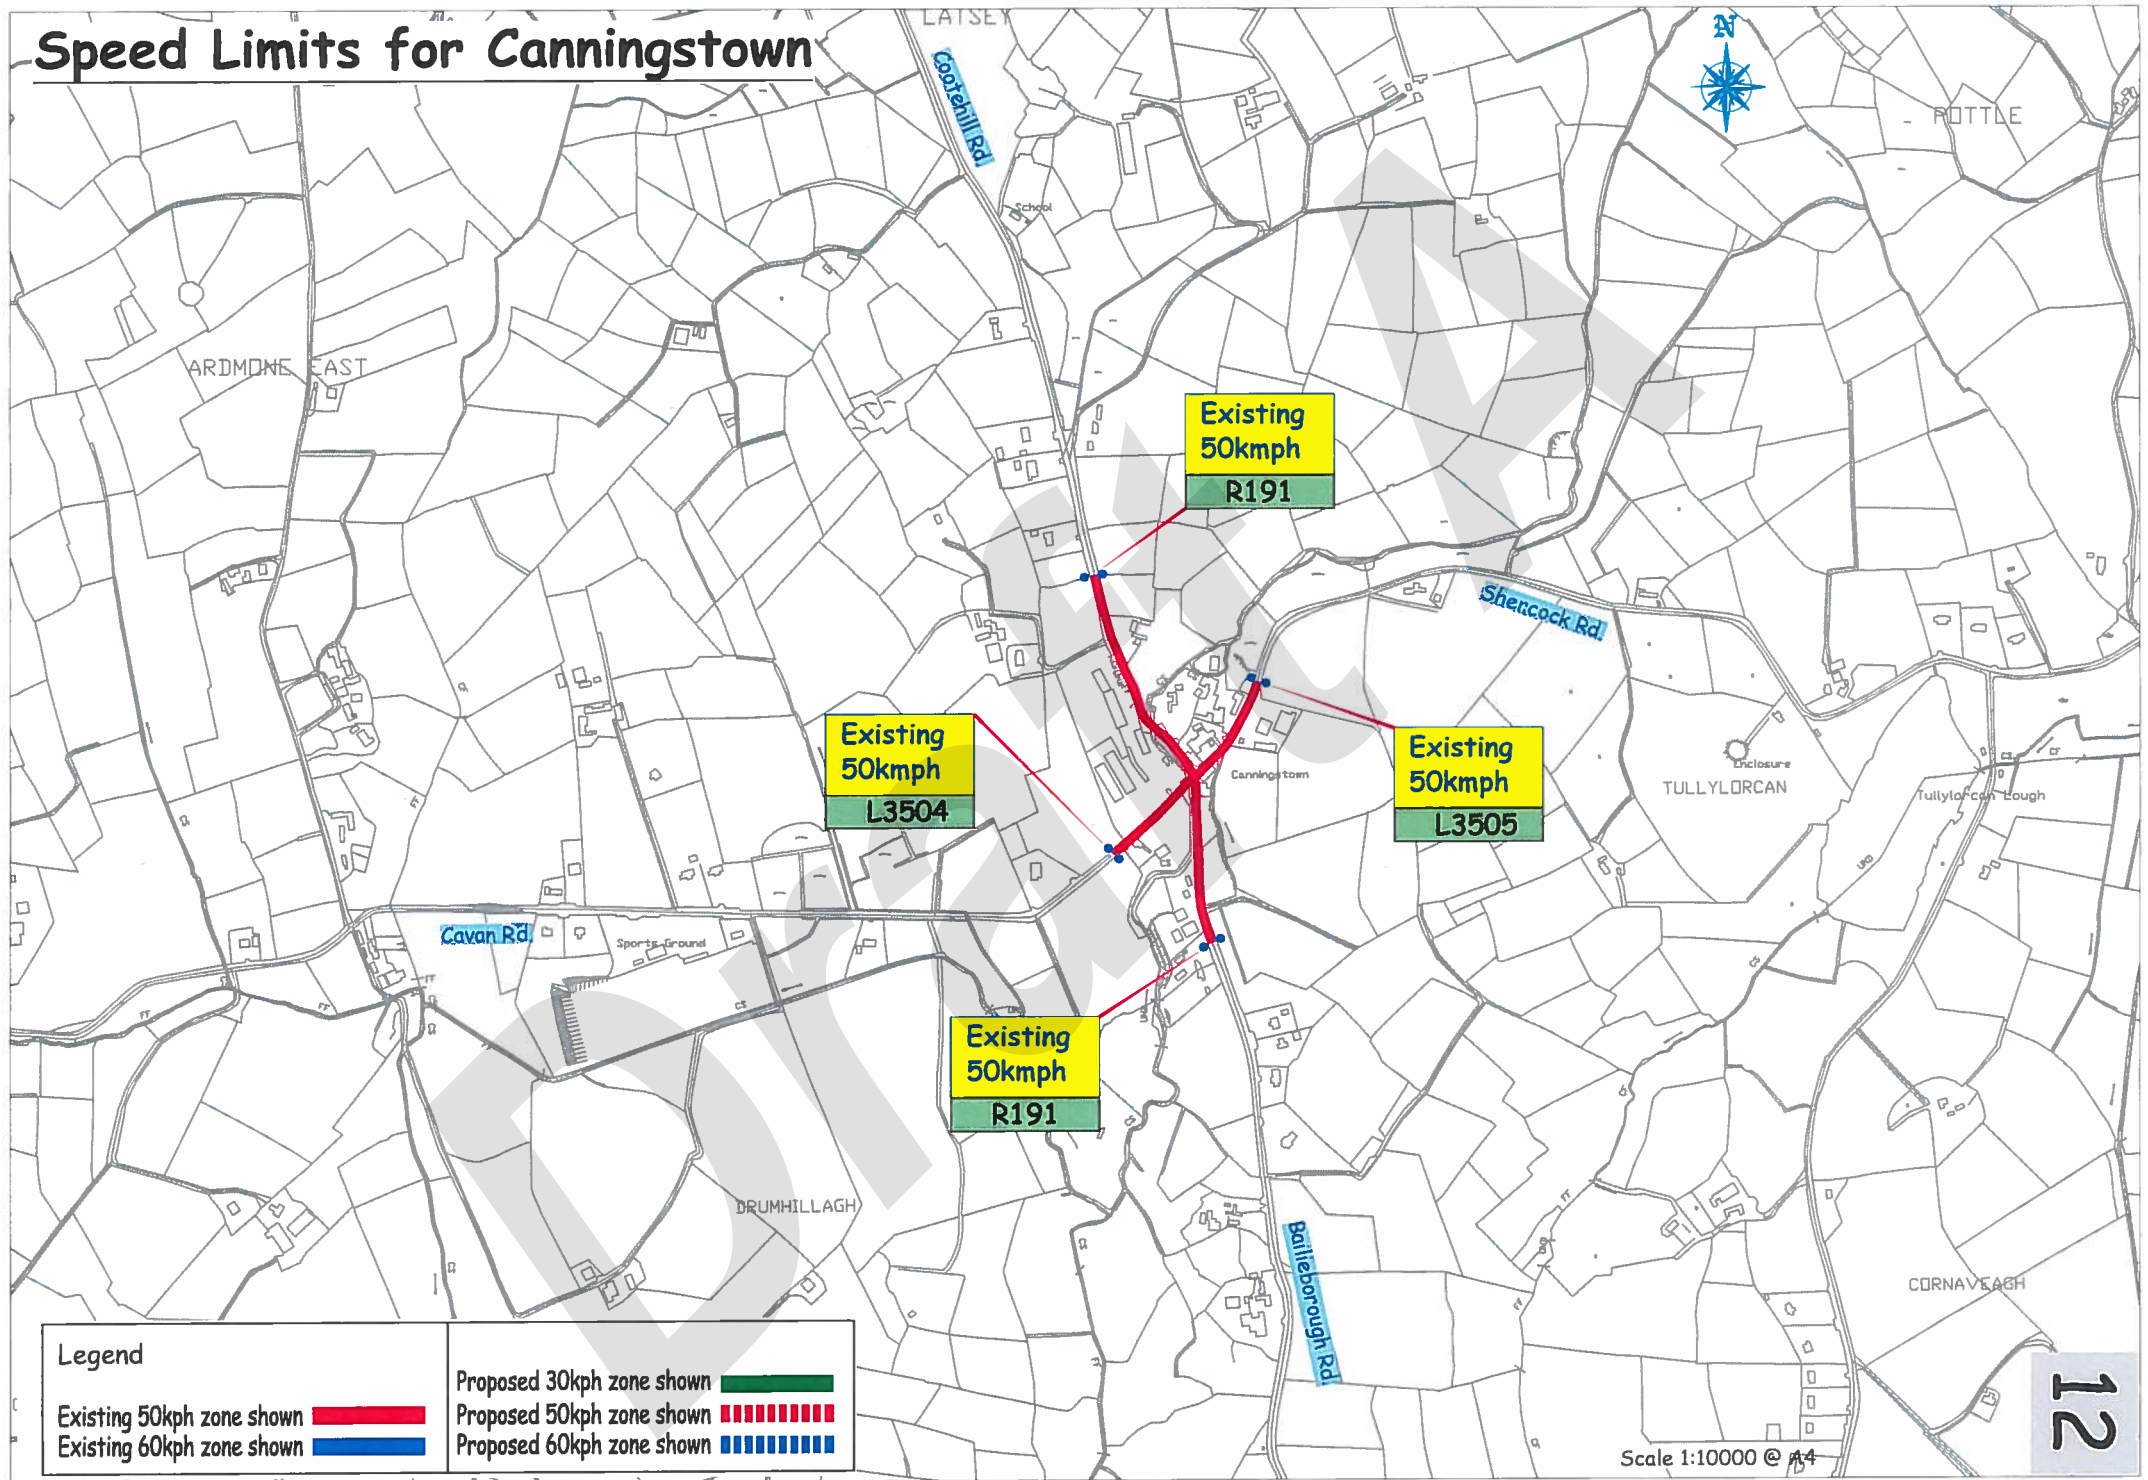

Speed Limits for Canningstown