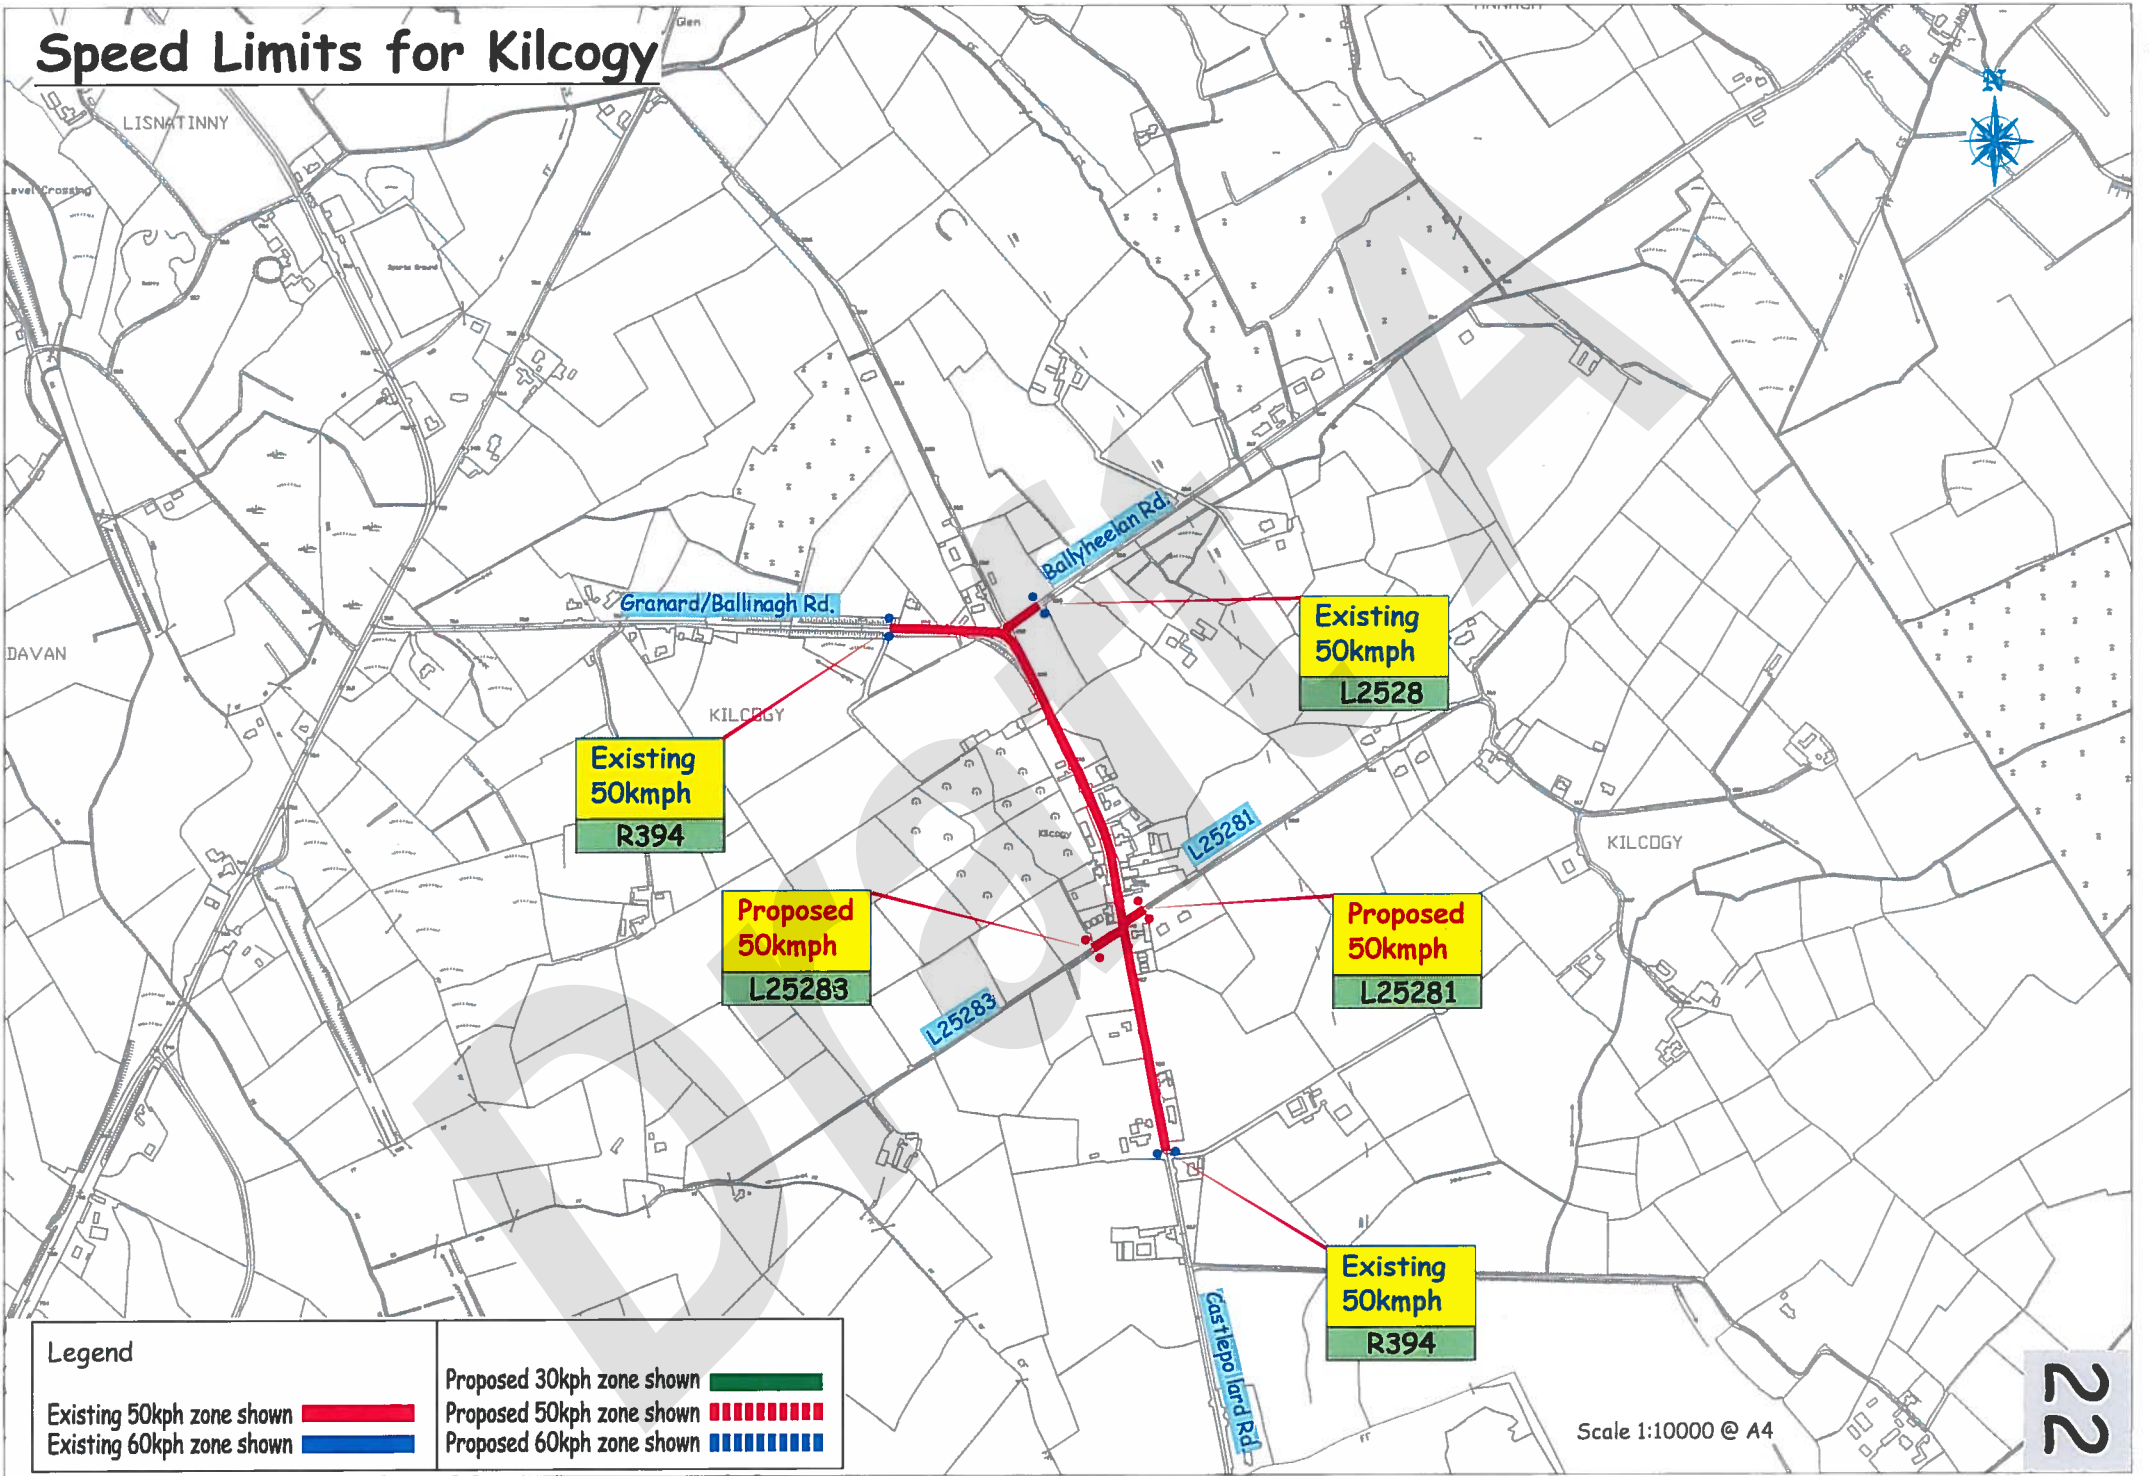

Speed Limits for Kilcogy