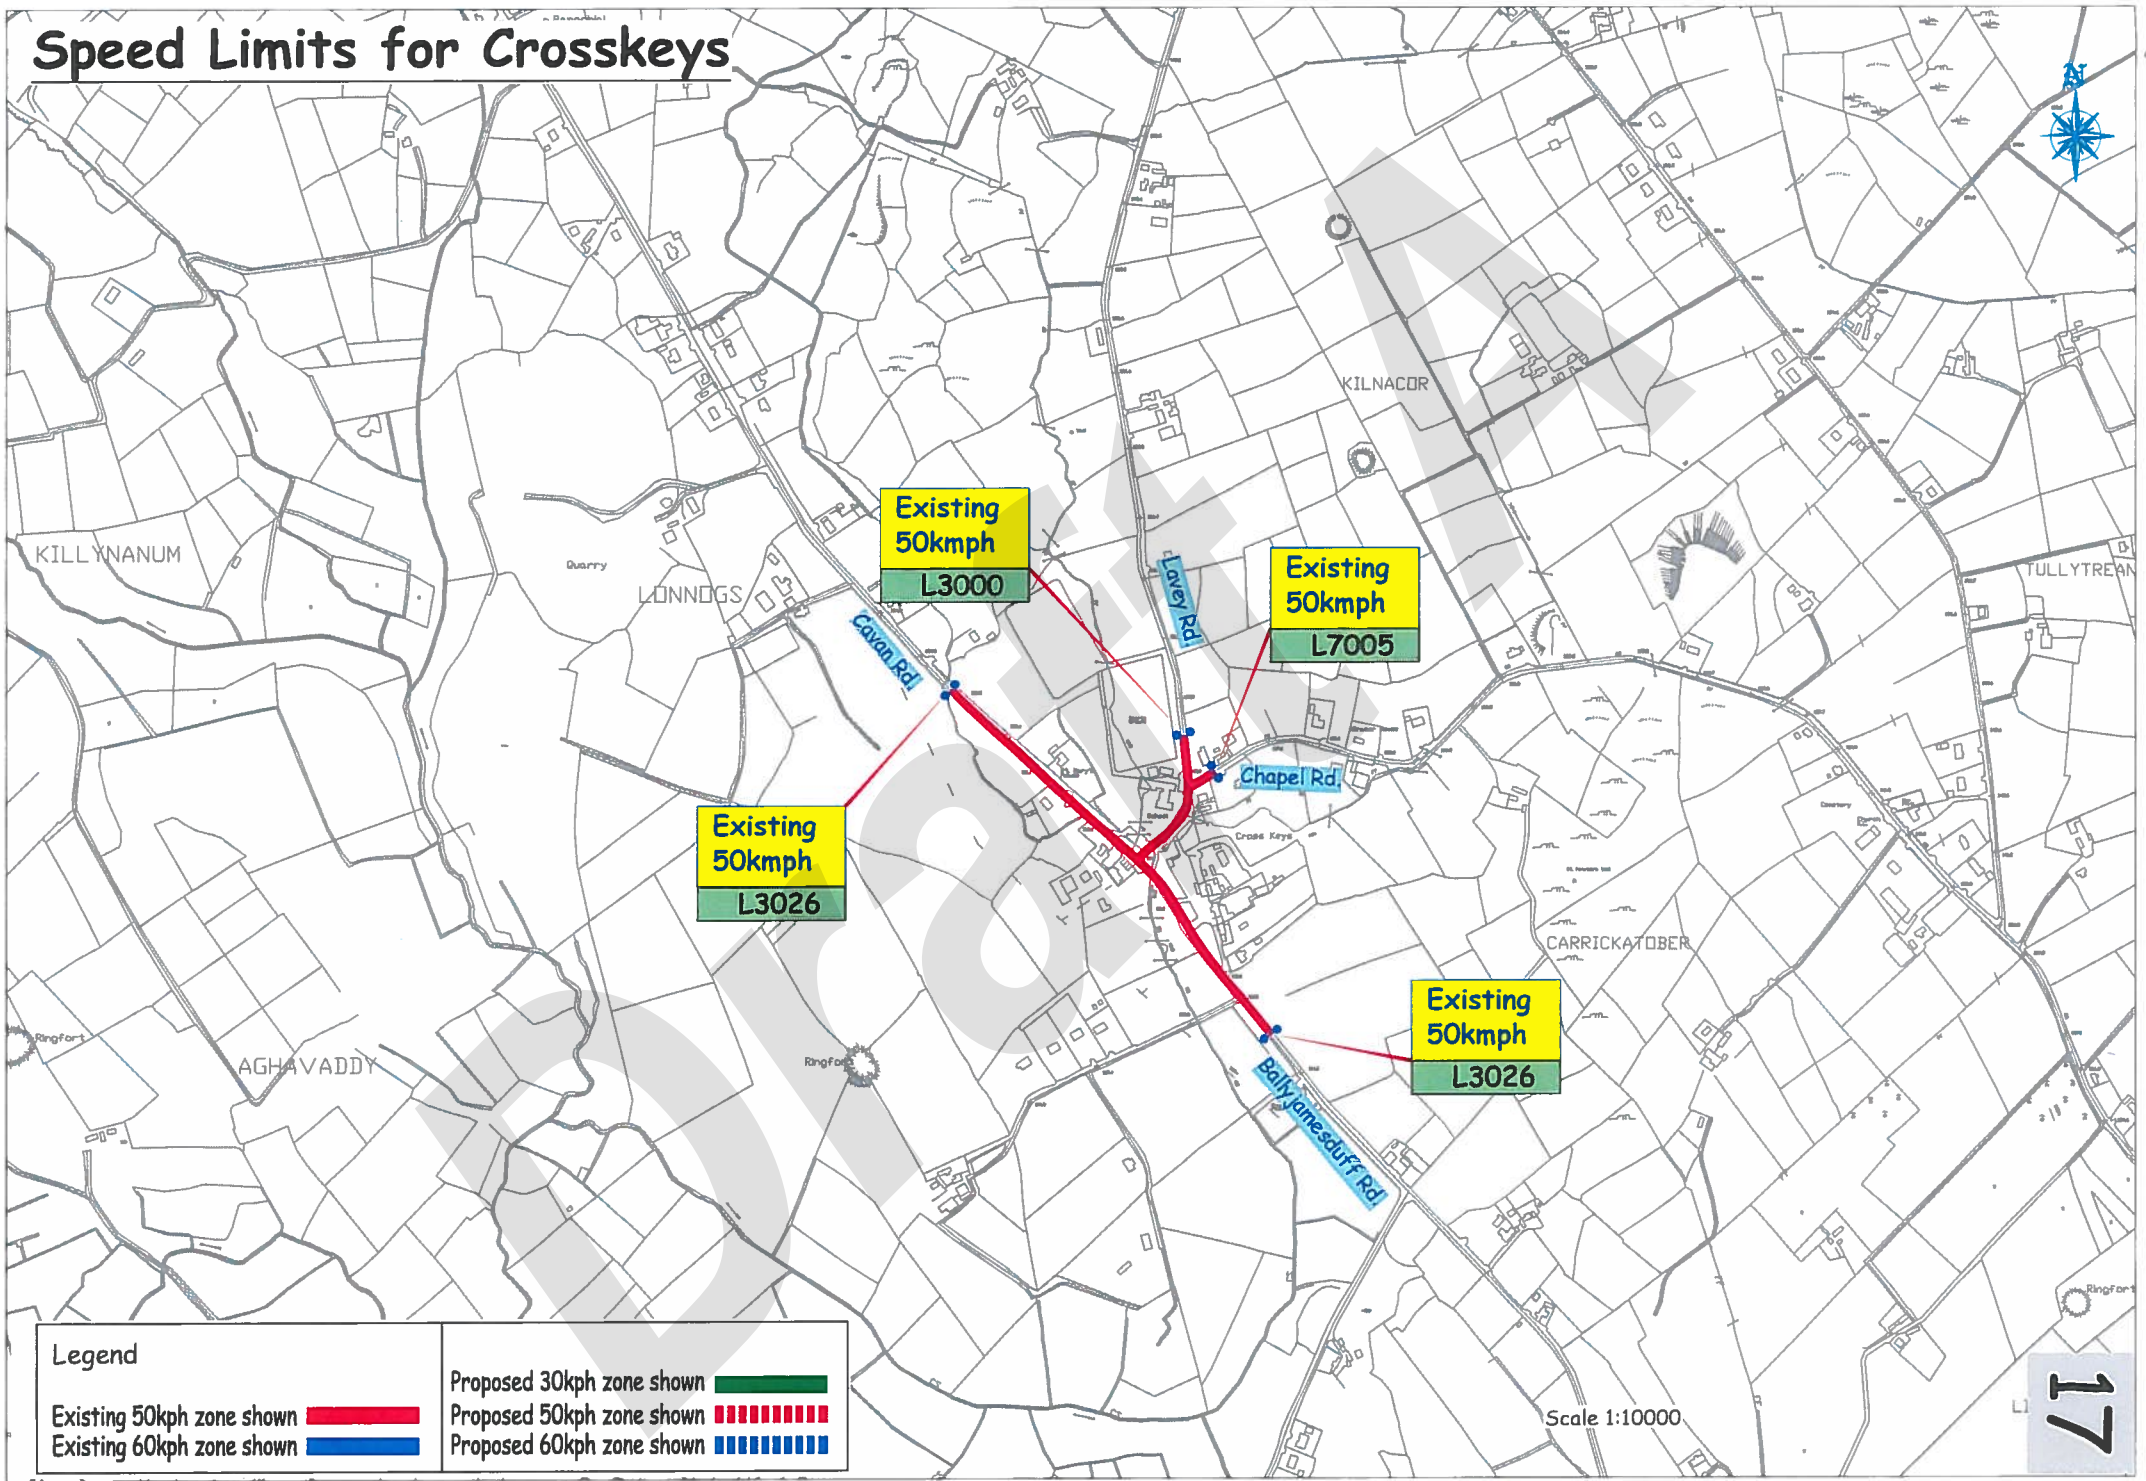

Speed Limits for Cavan Town

Speed Limits for Cavan Town

TOWN COUNCIL BOUNDARY 

Legend	
Existing 50kph zone shown	
Existing 60kph zone shown	
Proposed 30kph zone shown	
Proposed 50kph zone shown	
Proposed 60kph zone shown	

Speed Limits for Dowra

Legend	
Existing 50kph zone shown	
Existing 60kph zone shown	
Proposed 30kph zone shown	
Proposed 50kph zone shown	
Proposed 60kph zone shown	

Speed Limits at Drung

Existing 60kph
R188