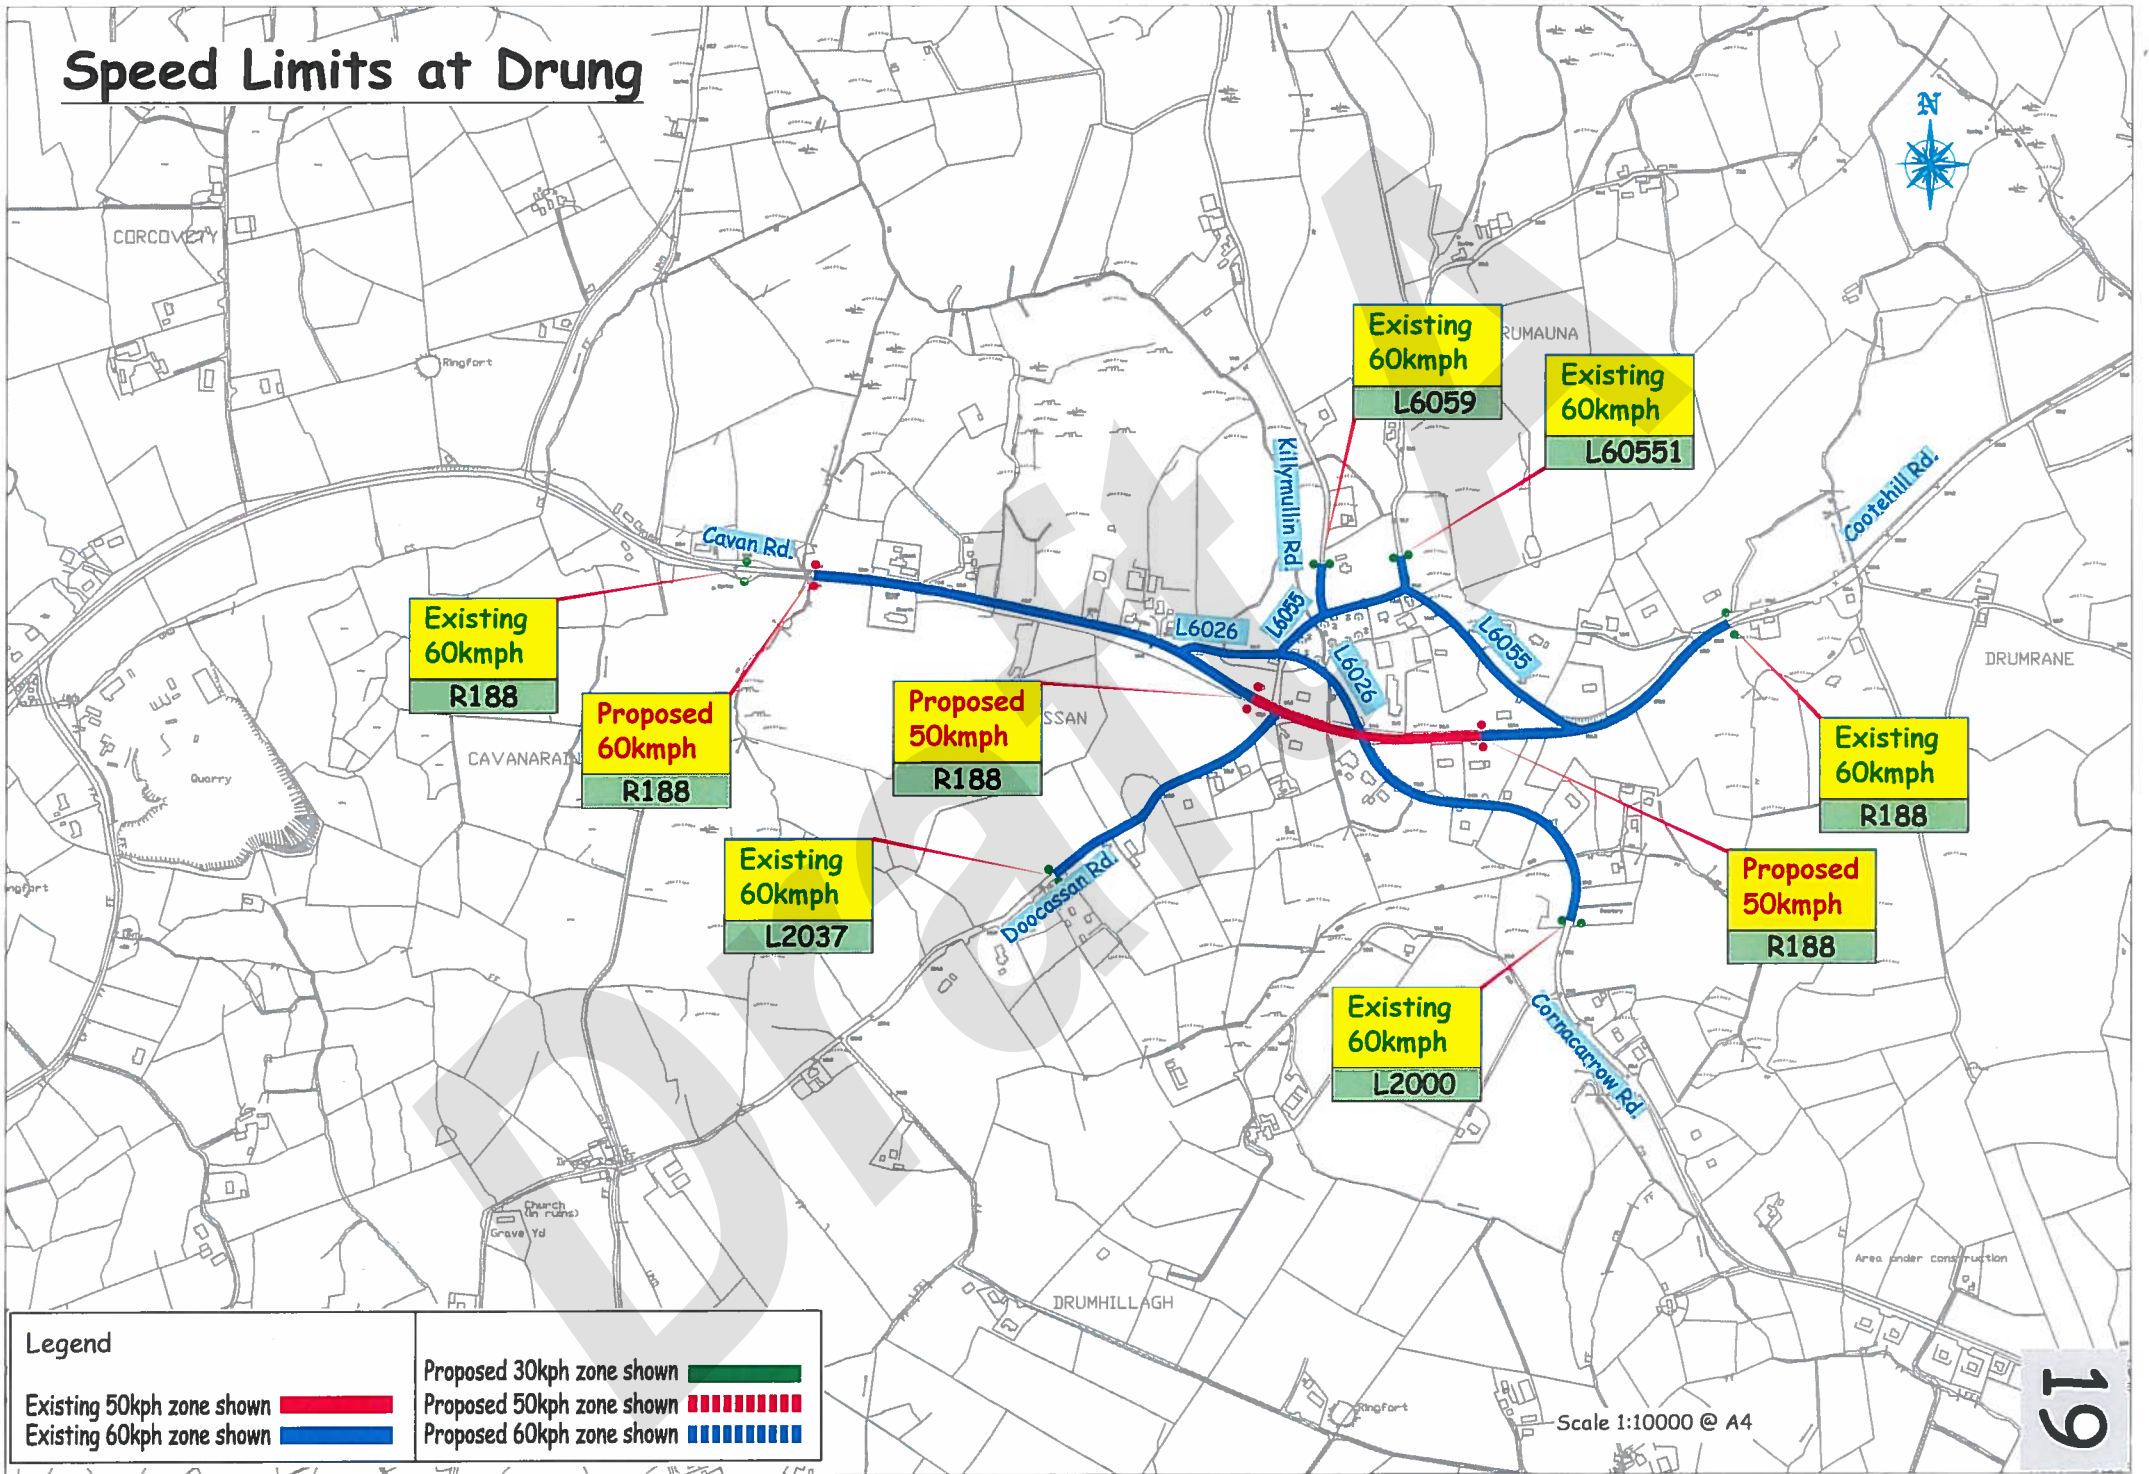

Scale 1:10000 @A3

Legend	
Existing 50kph zone shown	Proposed 30kph zone shown
Existing 60kph zone shown	Proposed 50kph zone shown
	Proposed 60kph zone shown

TOWN COUNCIL BOUNDARY

Speed Limits for Crosskeys

Speed Limits for Dowra

Legend	
Existing 50kph zone shown	
Existing 60kph zone shown	
Proposed 30kph zone shown	
Proposed 50kph zone shown	
Proposed 60kph zone shown	

Speed Limits at Drung

Existing 60kph
R188