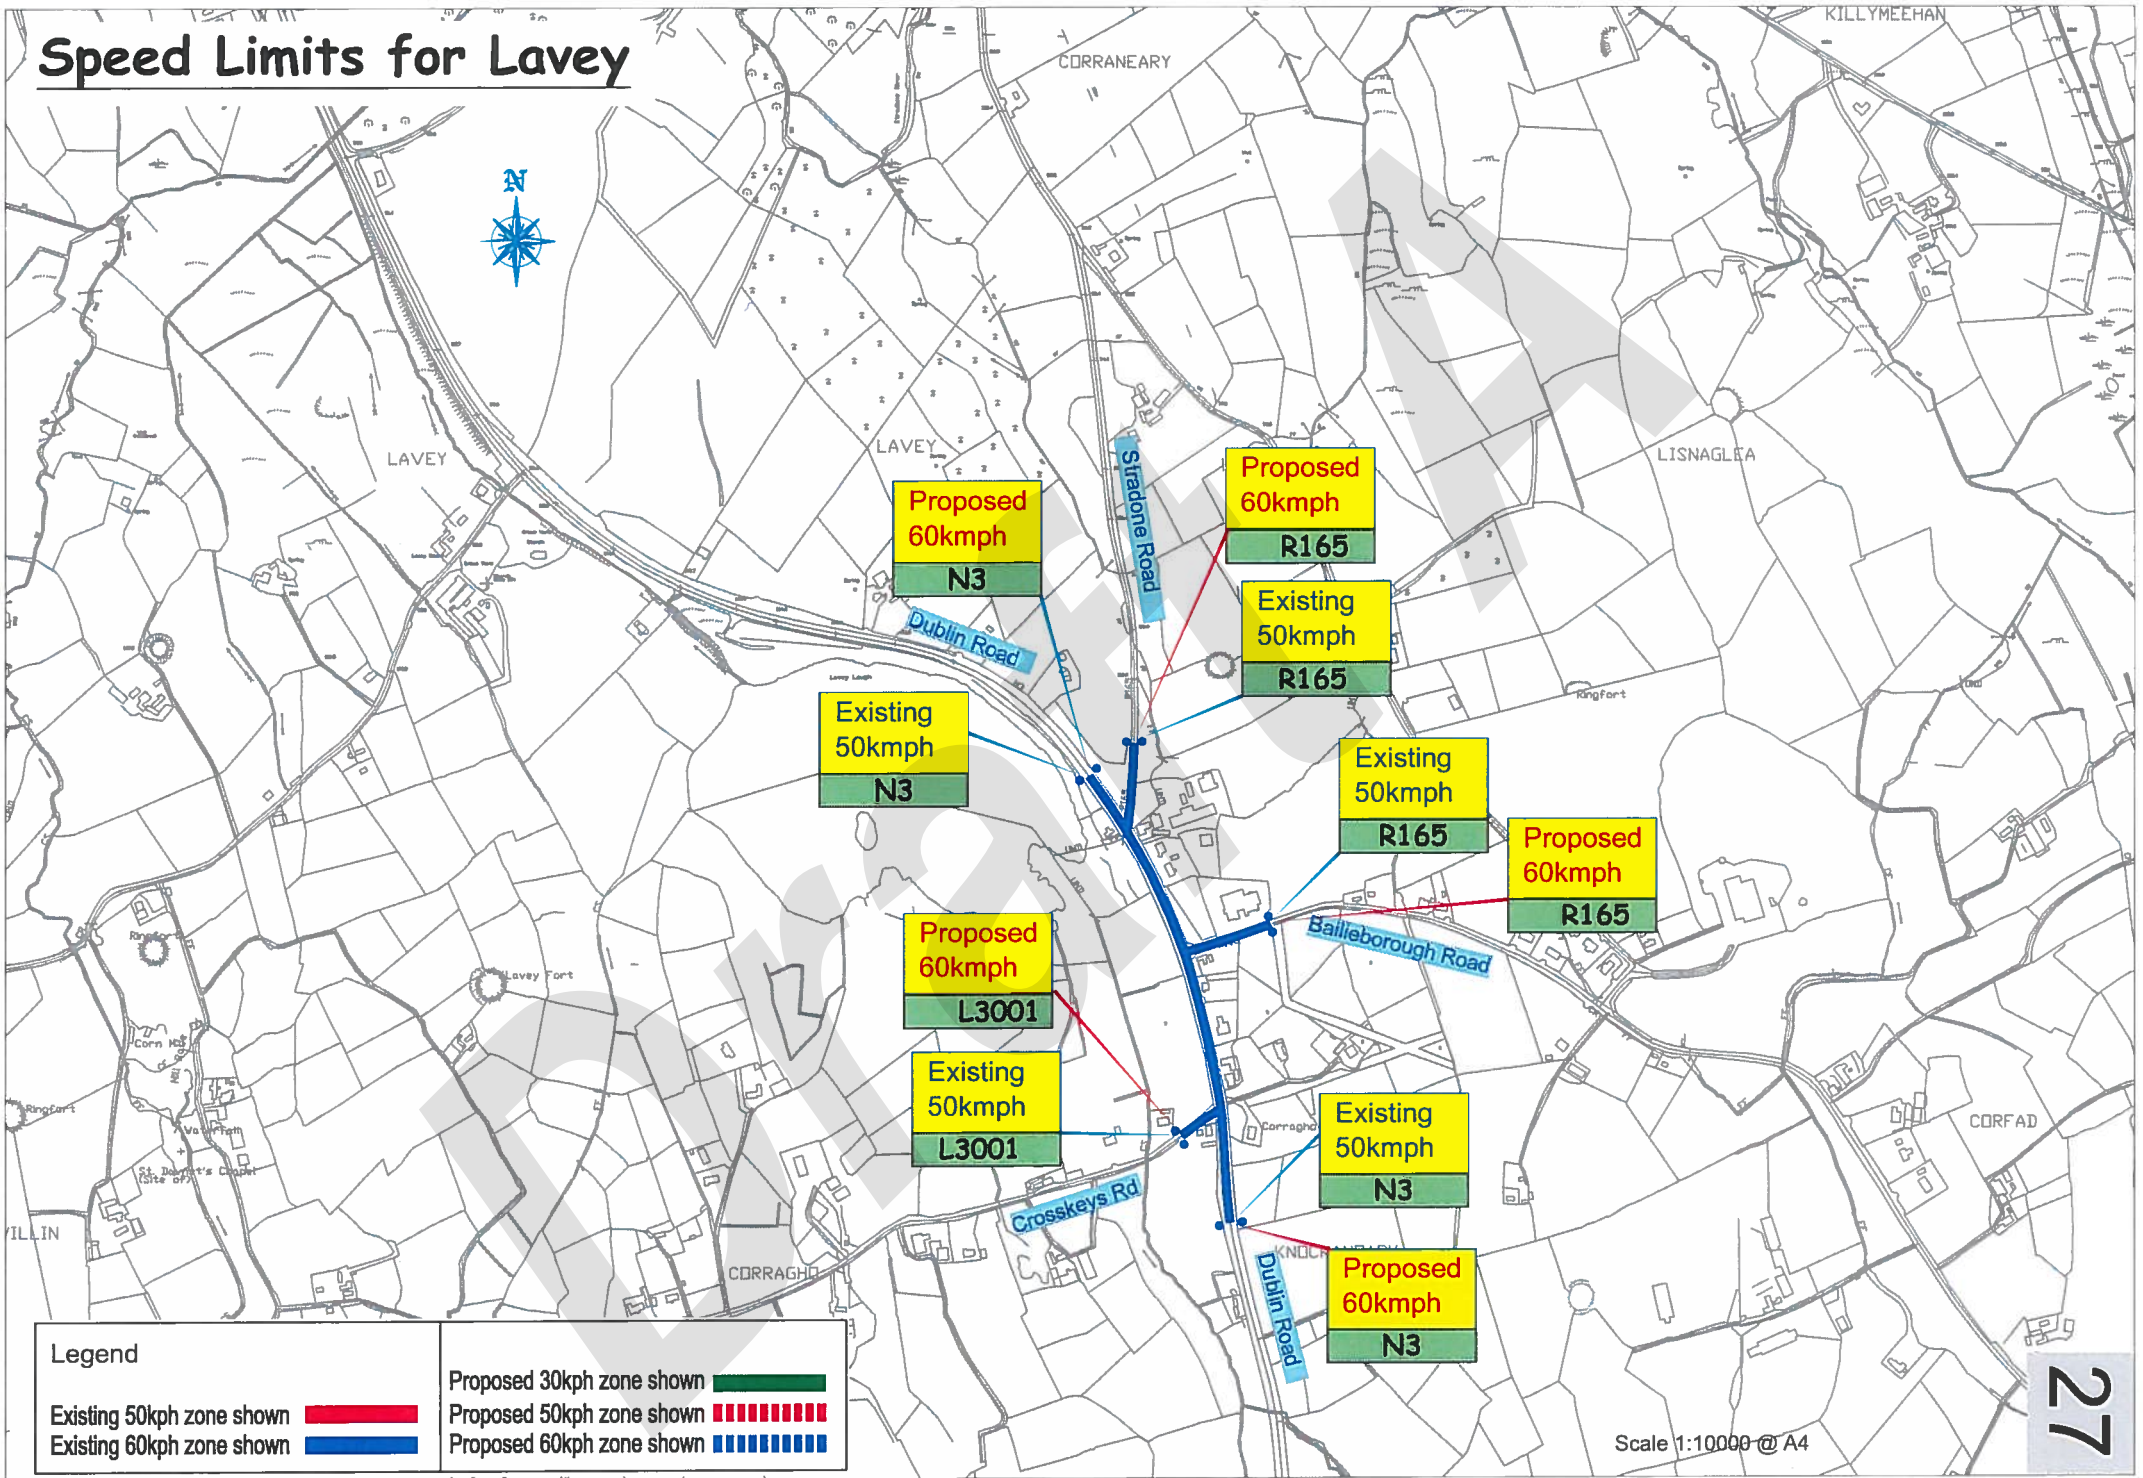

Scale 1:10000 @ A4

Speed Limits for Kilnaleck

Legend	
Existing 50kph zone shown	Proposed 30kph zone shown
Existing 60kph zone shown	Proposed 50kph zone shown
	Proposed 60kph zone shown

Speed Limits for Kingscourt

Legend	
Existing 50kph zone shown	Proposed 30kph zone shown
Existing 60kph zone shown	Proposed 50kph zone shown
	Proposed 60kph zone shown

Speed Limits for Lavey

Speed Limits for Maghera

Scale 1:10000 @ A4