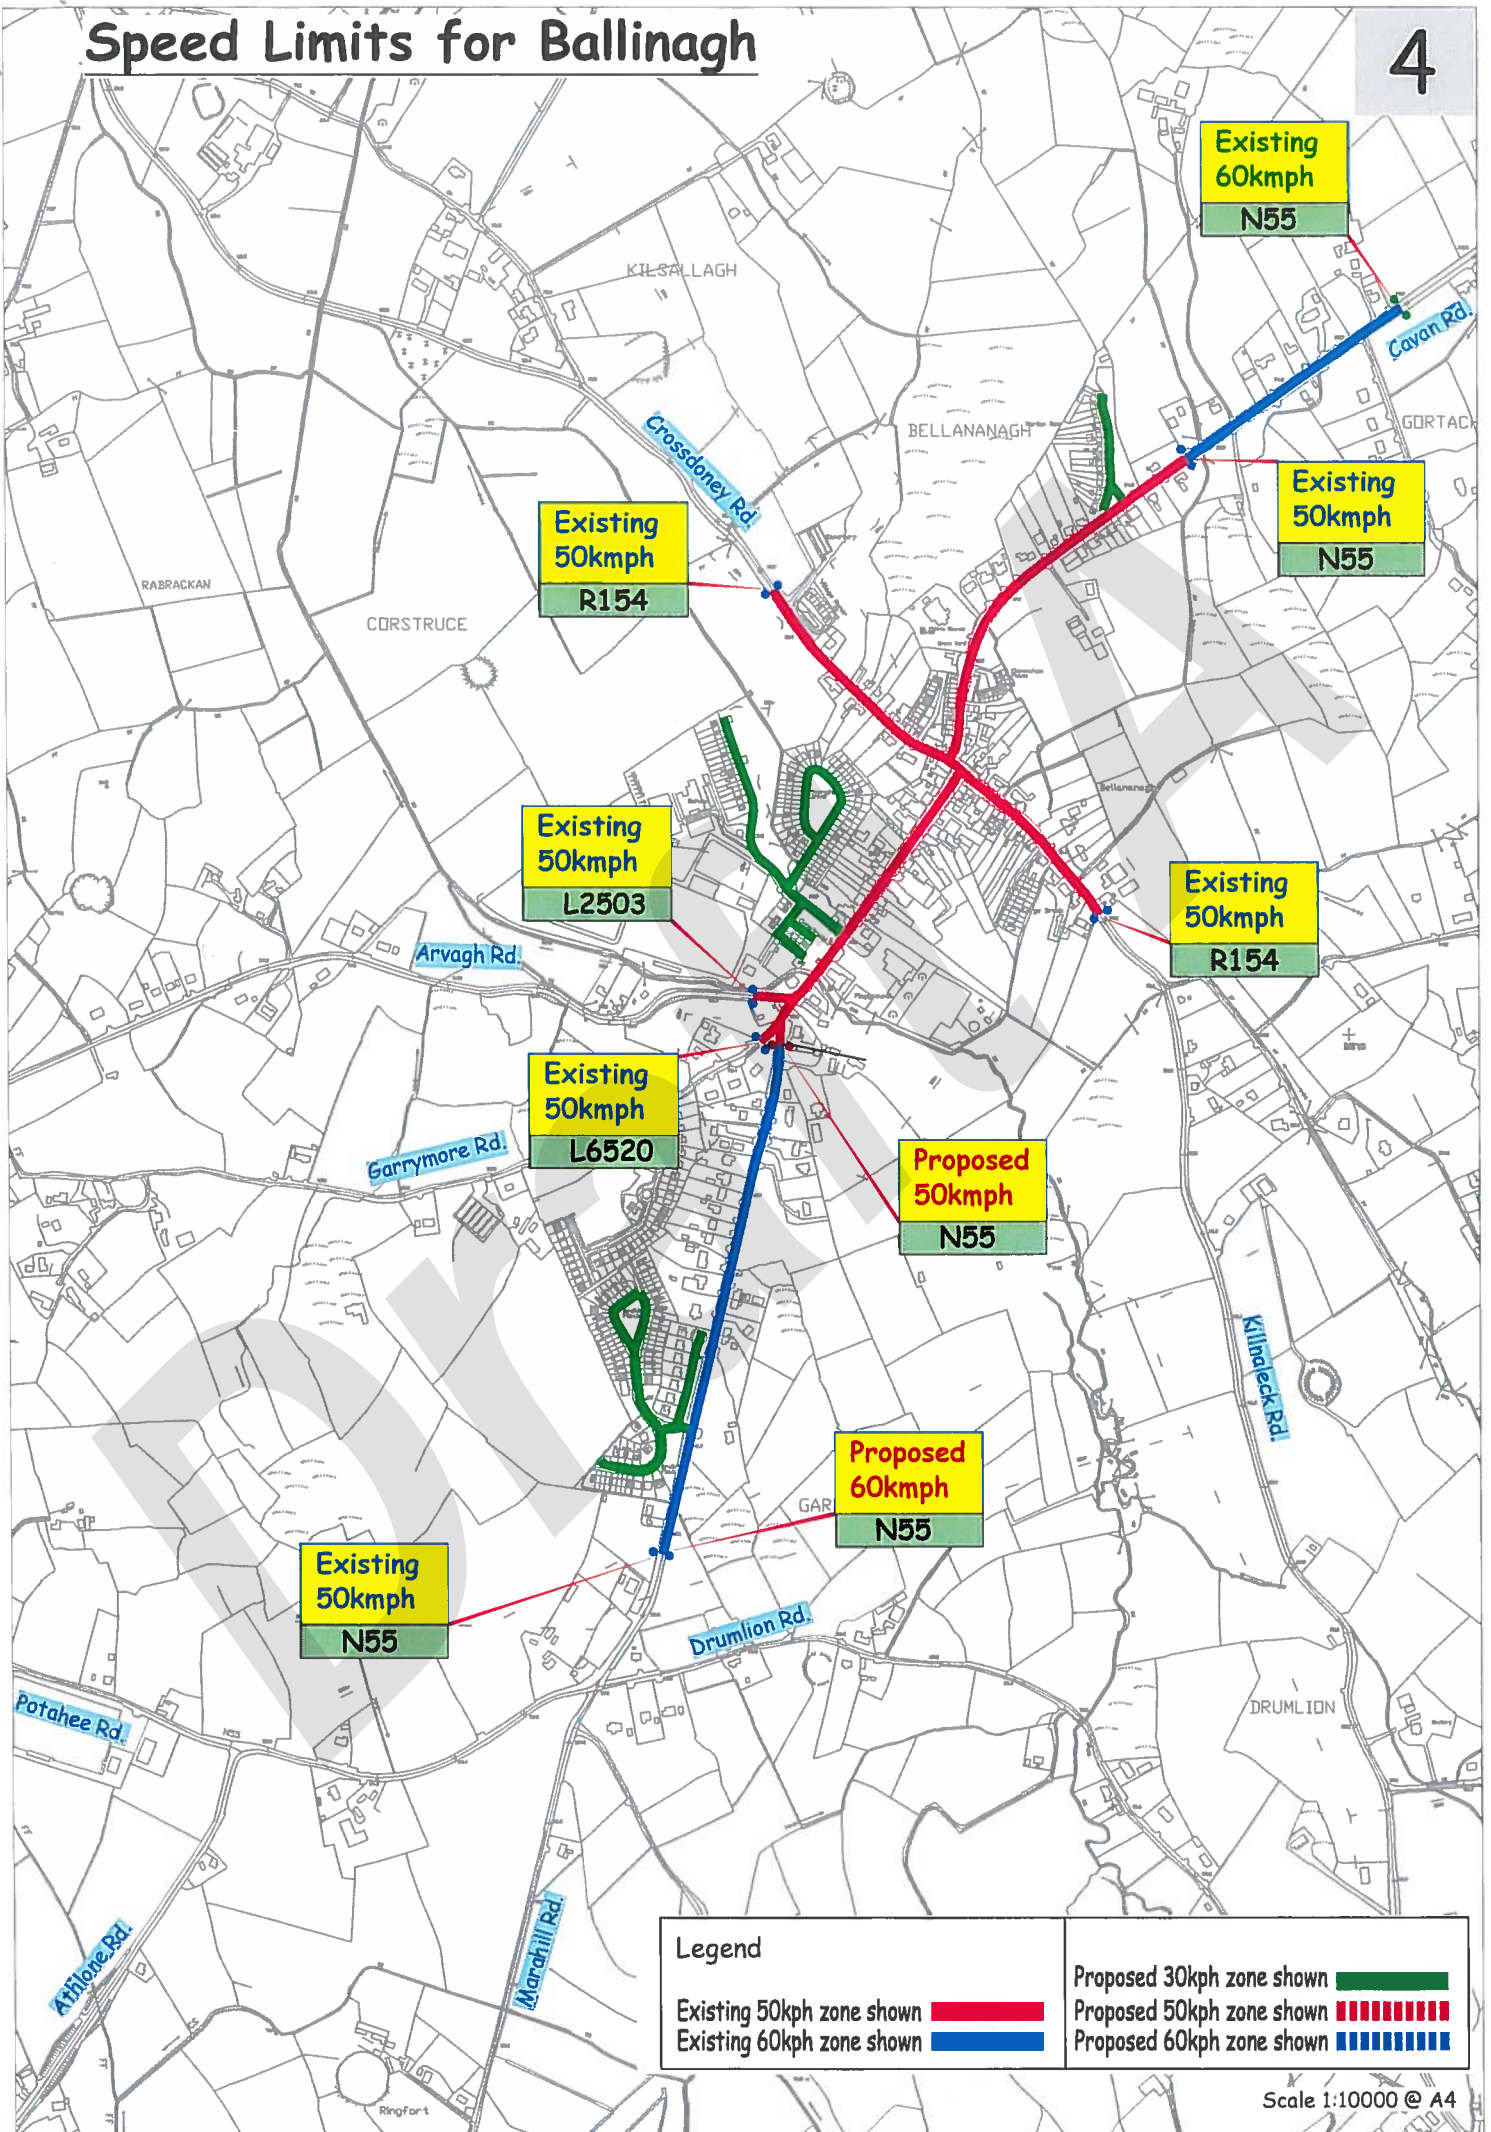

Speed Limits for Arvagh

Speed Limits for Bailieborough

Legend	
Existing 50kph zone shown	Proposed 30kph zone shown
Existing 60kph zone shown	Proposed 50kph zone shown
	Proposed 60kph zone shown

Speed Limits for Ballinagh