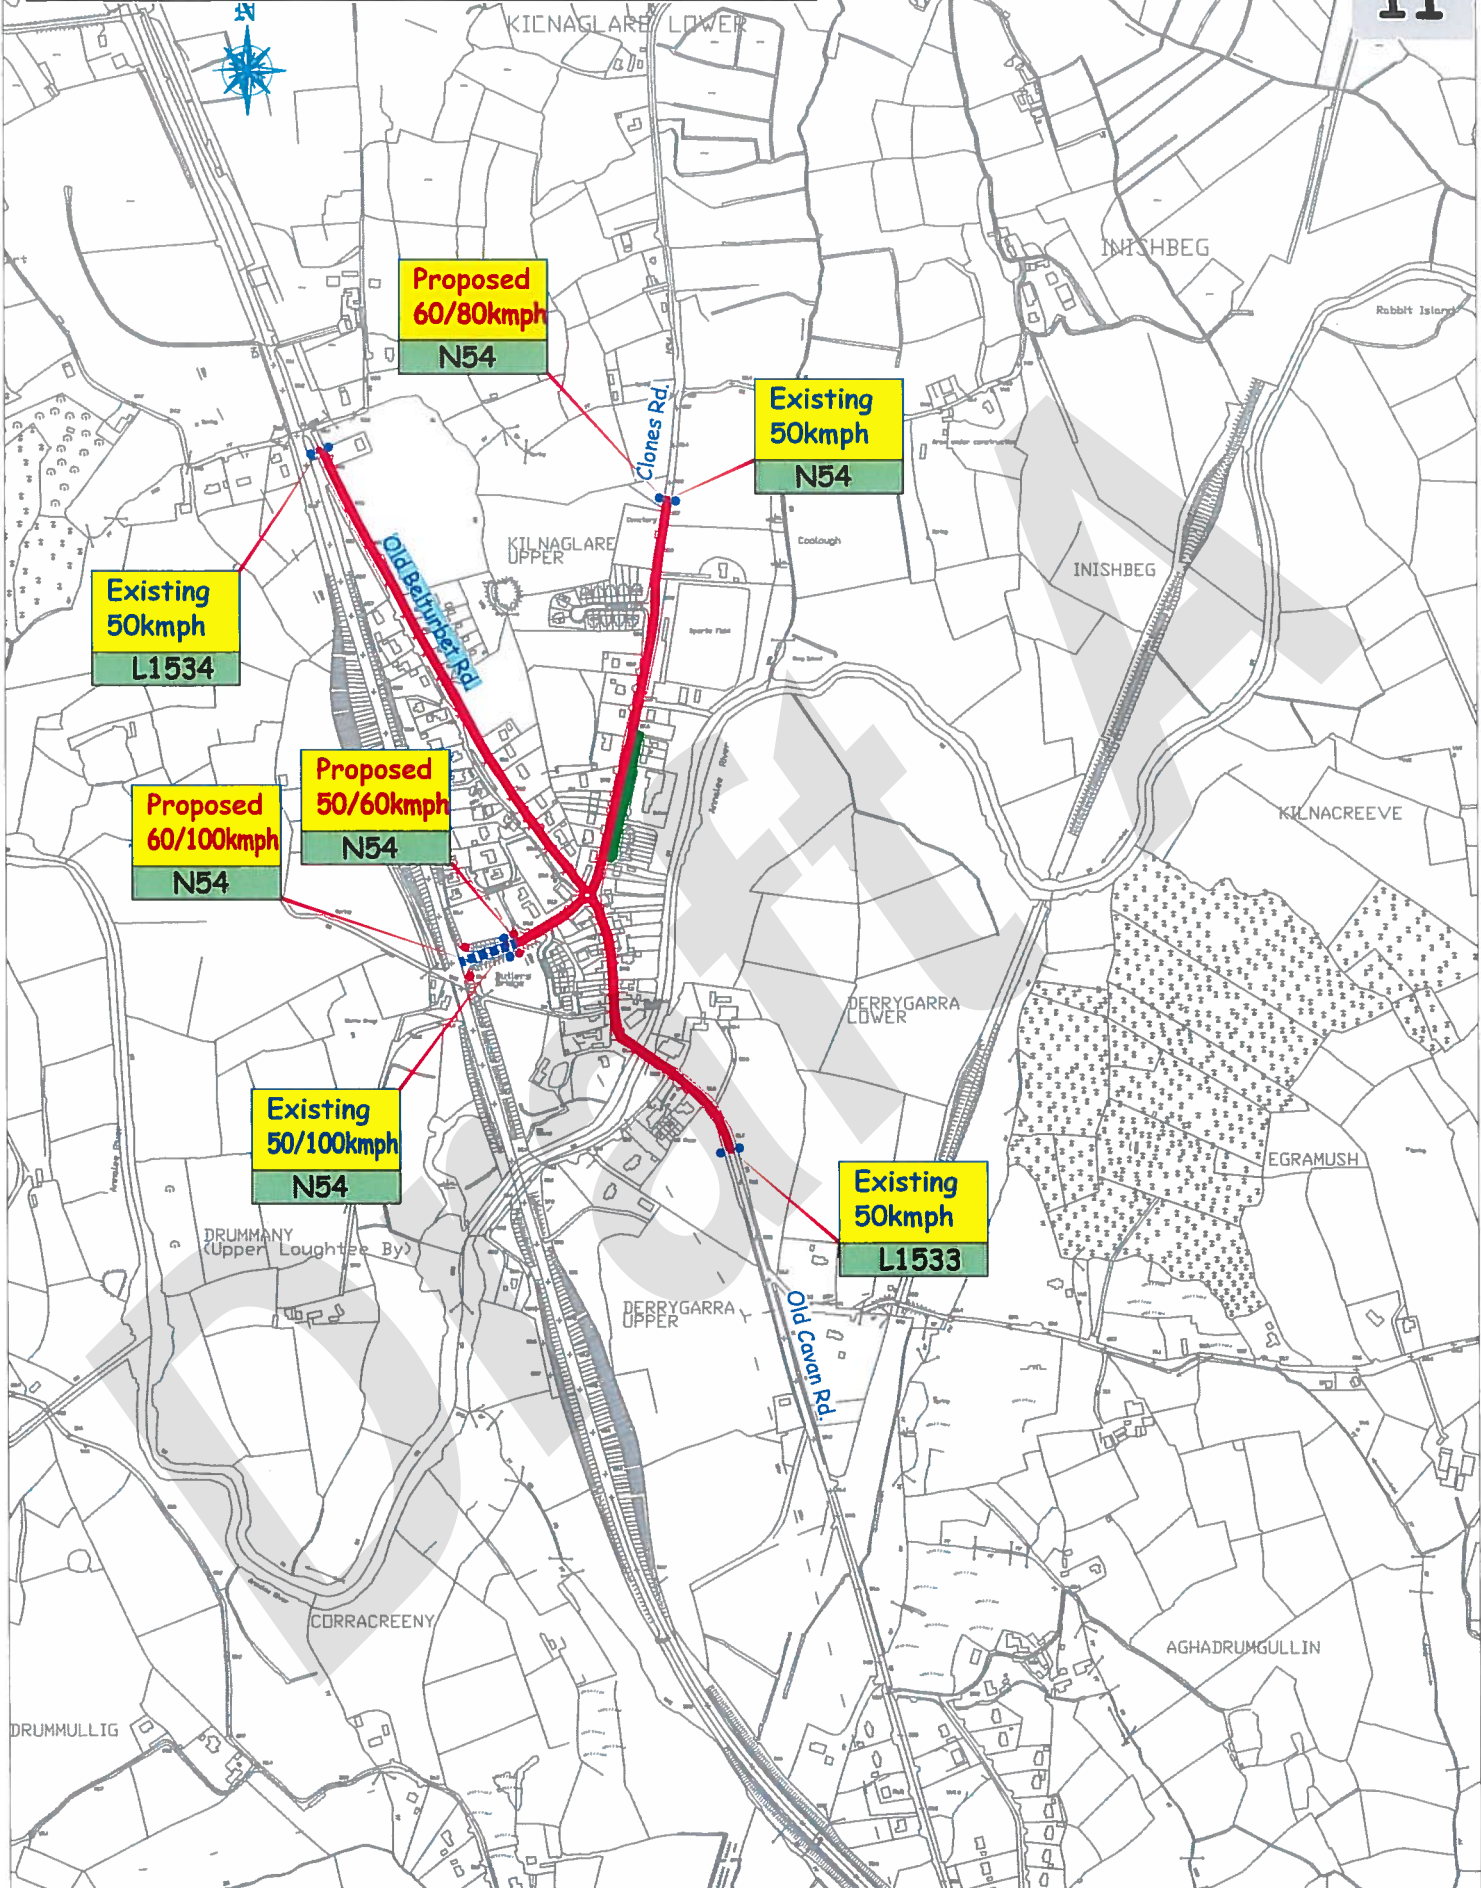

Legend

Existing 50kph zone shown ▬
 Existing 60kph zone shown ▬

Proposed 30kph zone shown ▬
 Proposed 50kph zone shown ▬▬▬▬▬▬
 Proposed 60kph zone shown ▬▬▬▬▬▬

Scale 1:10000 @A4

Speed Limits for Butlersbridge