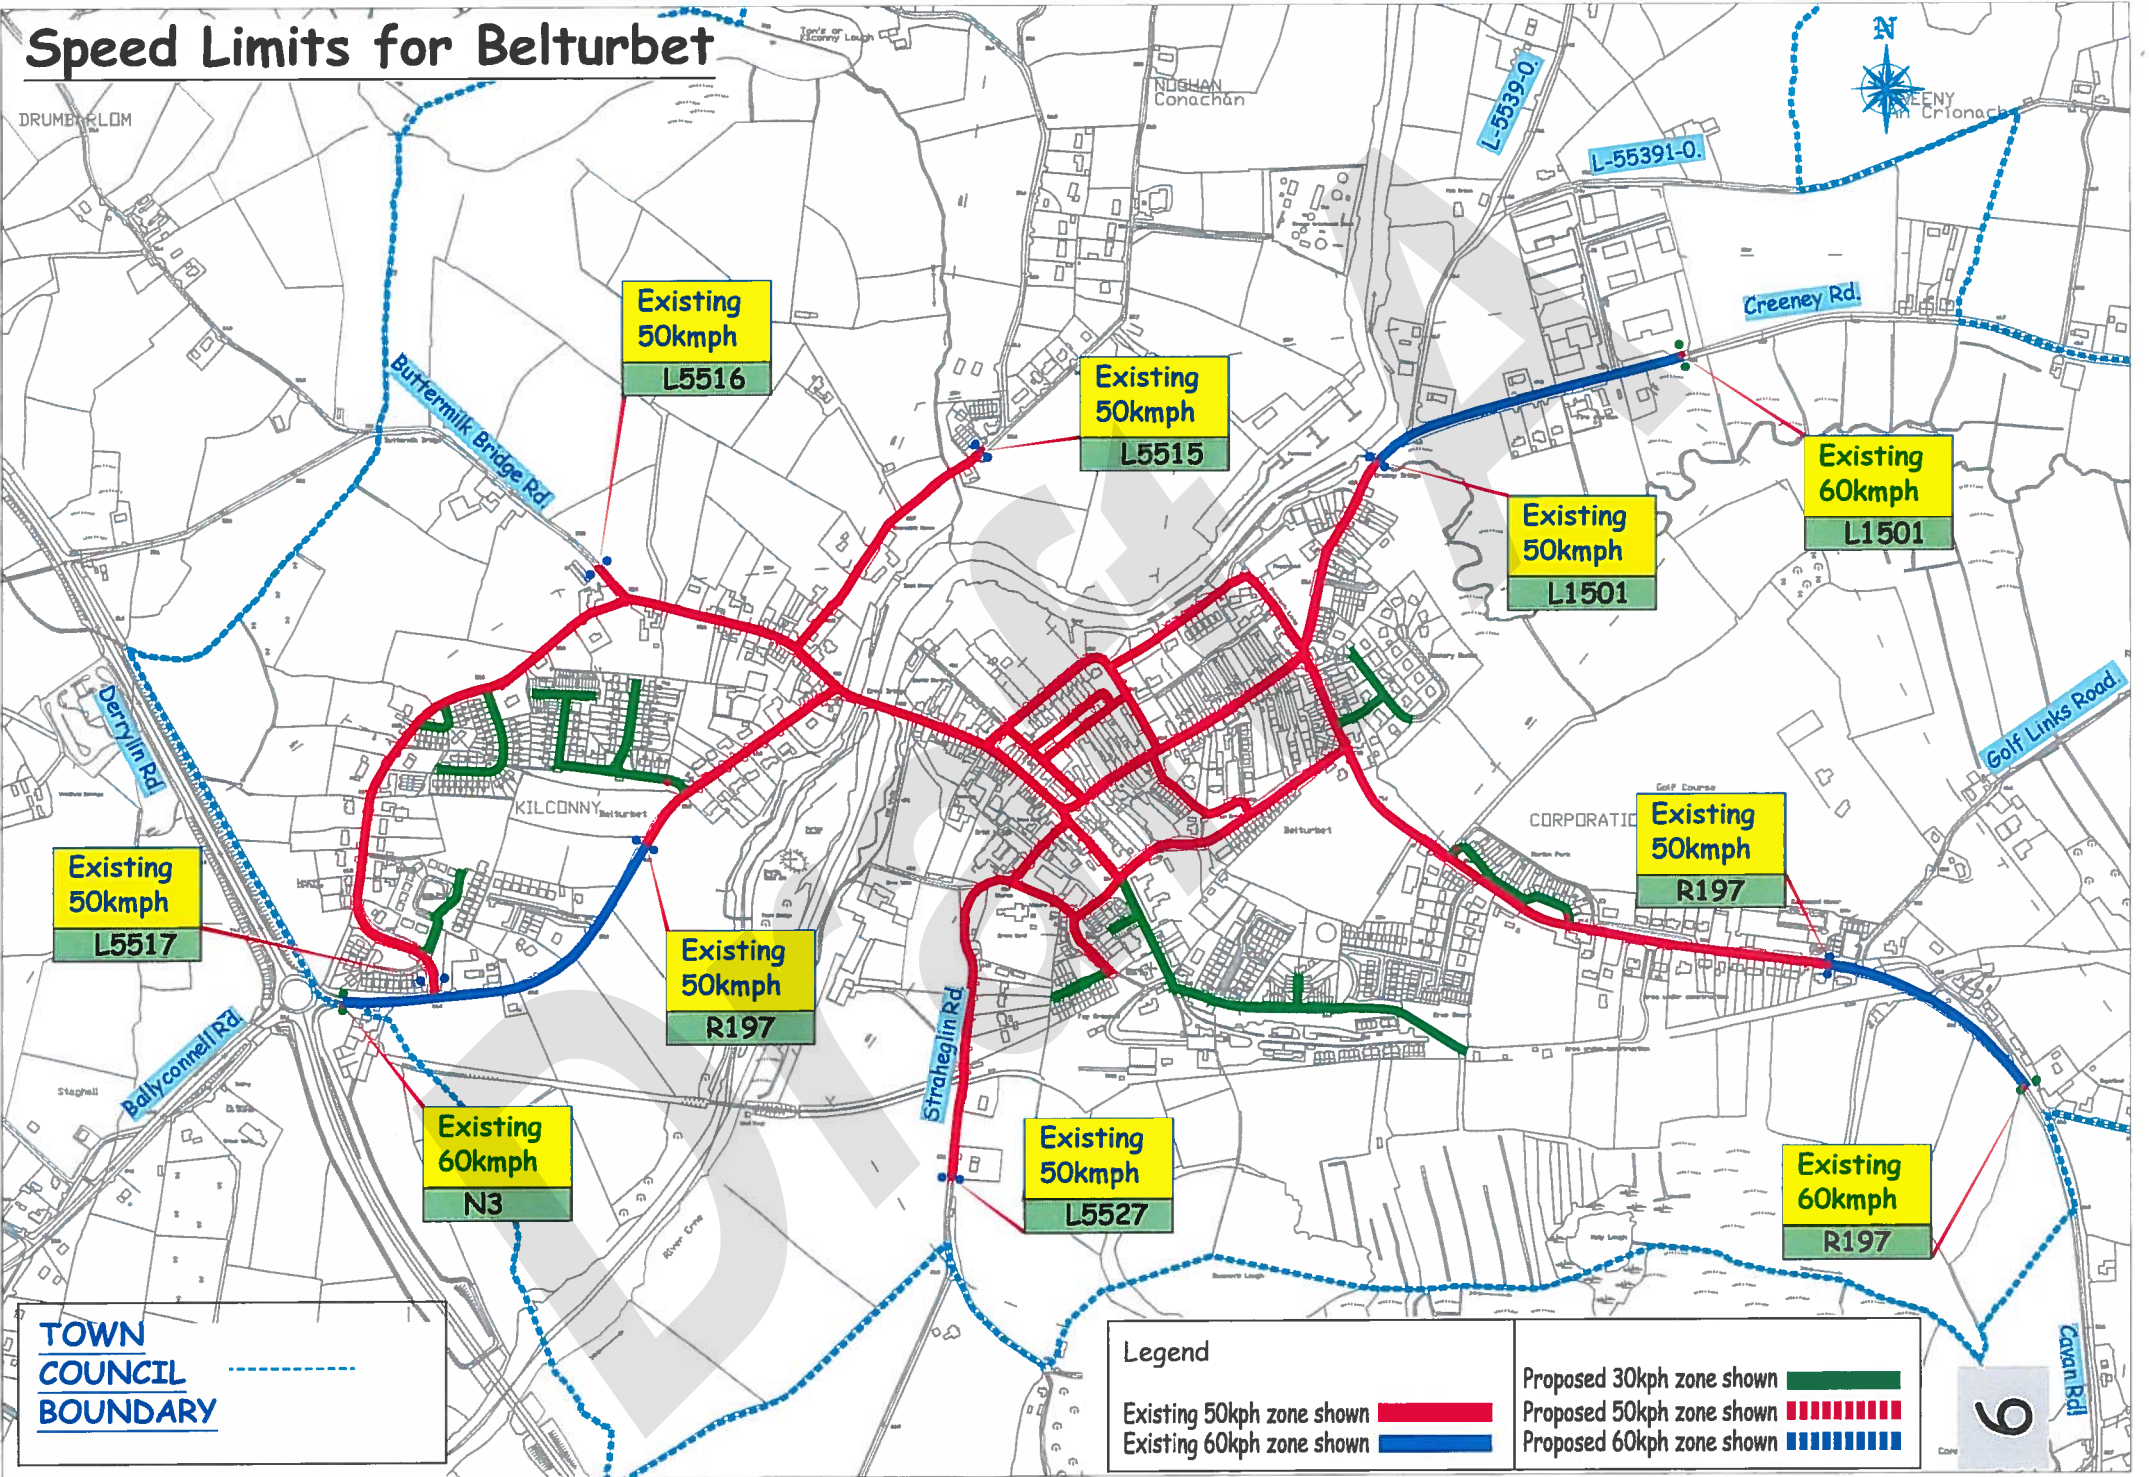

Speed Limits for Belturbet