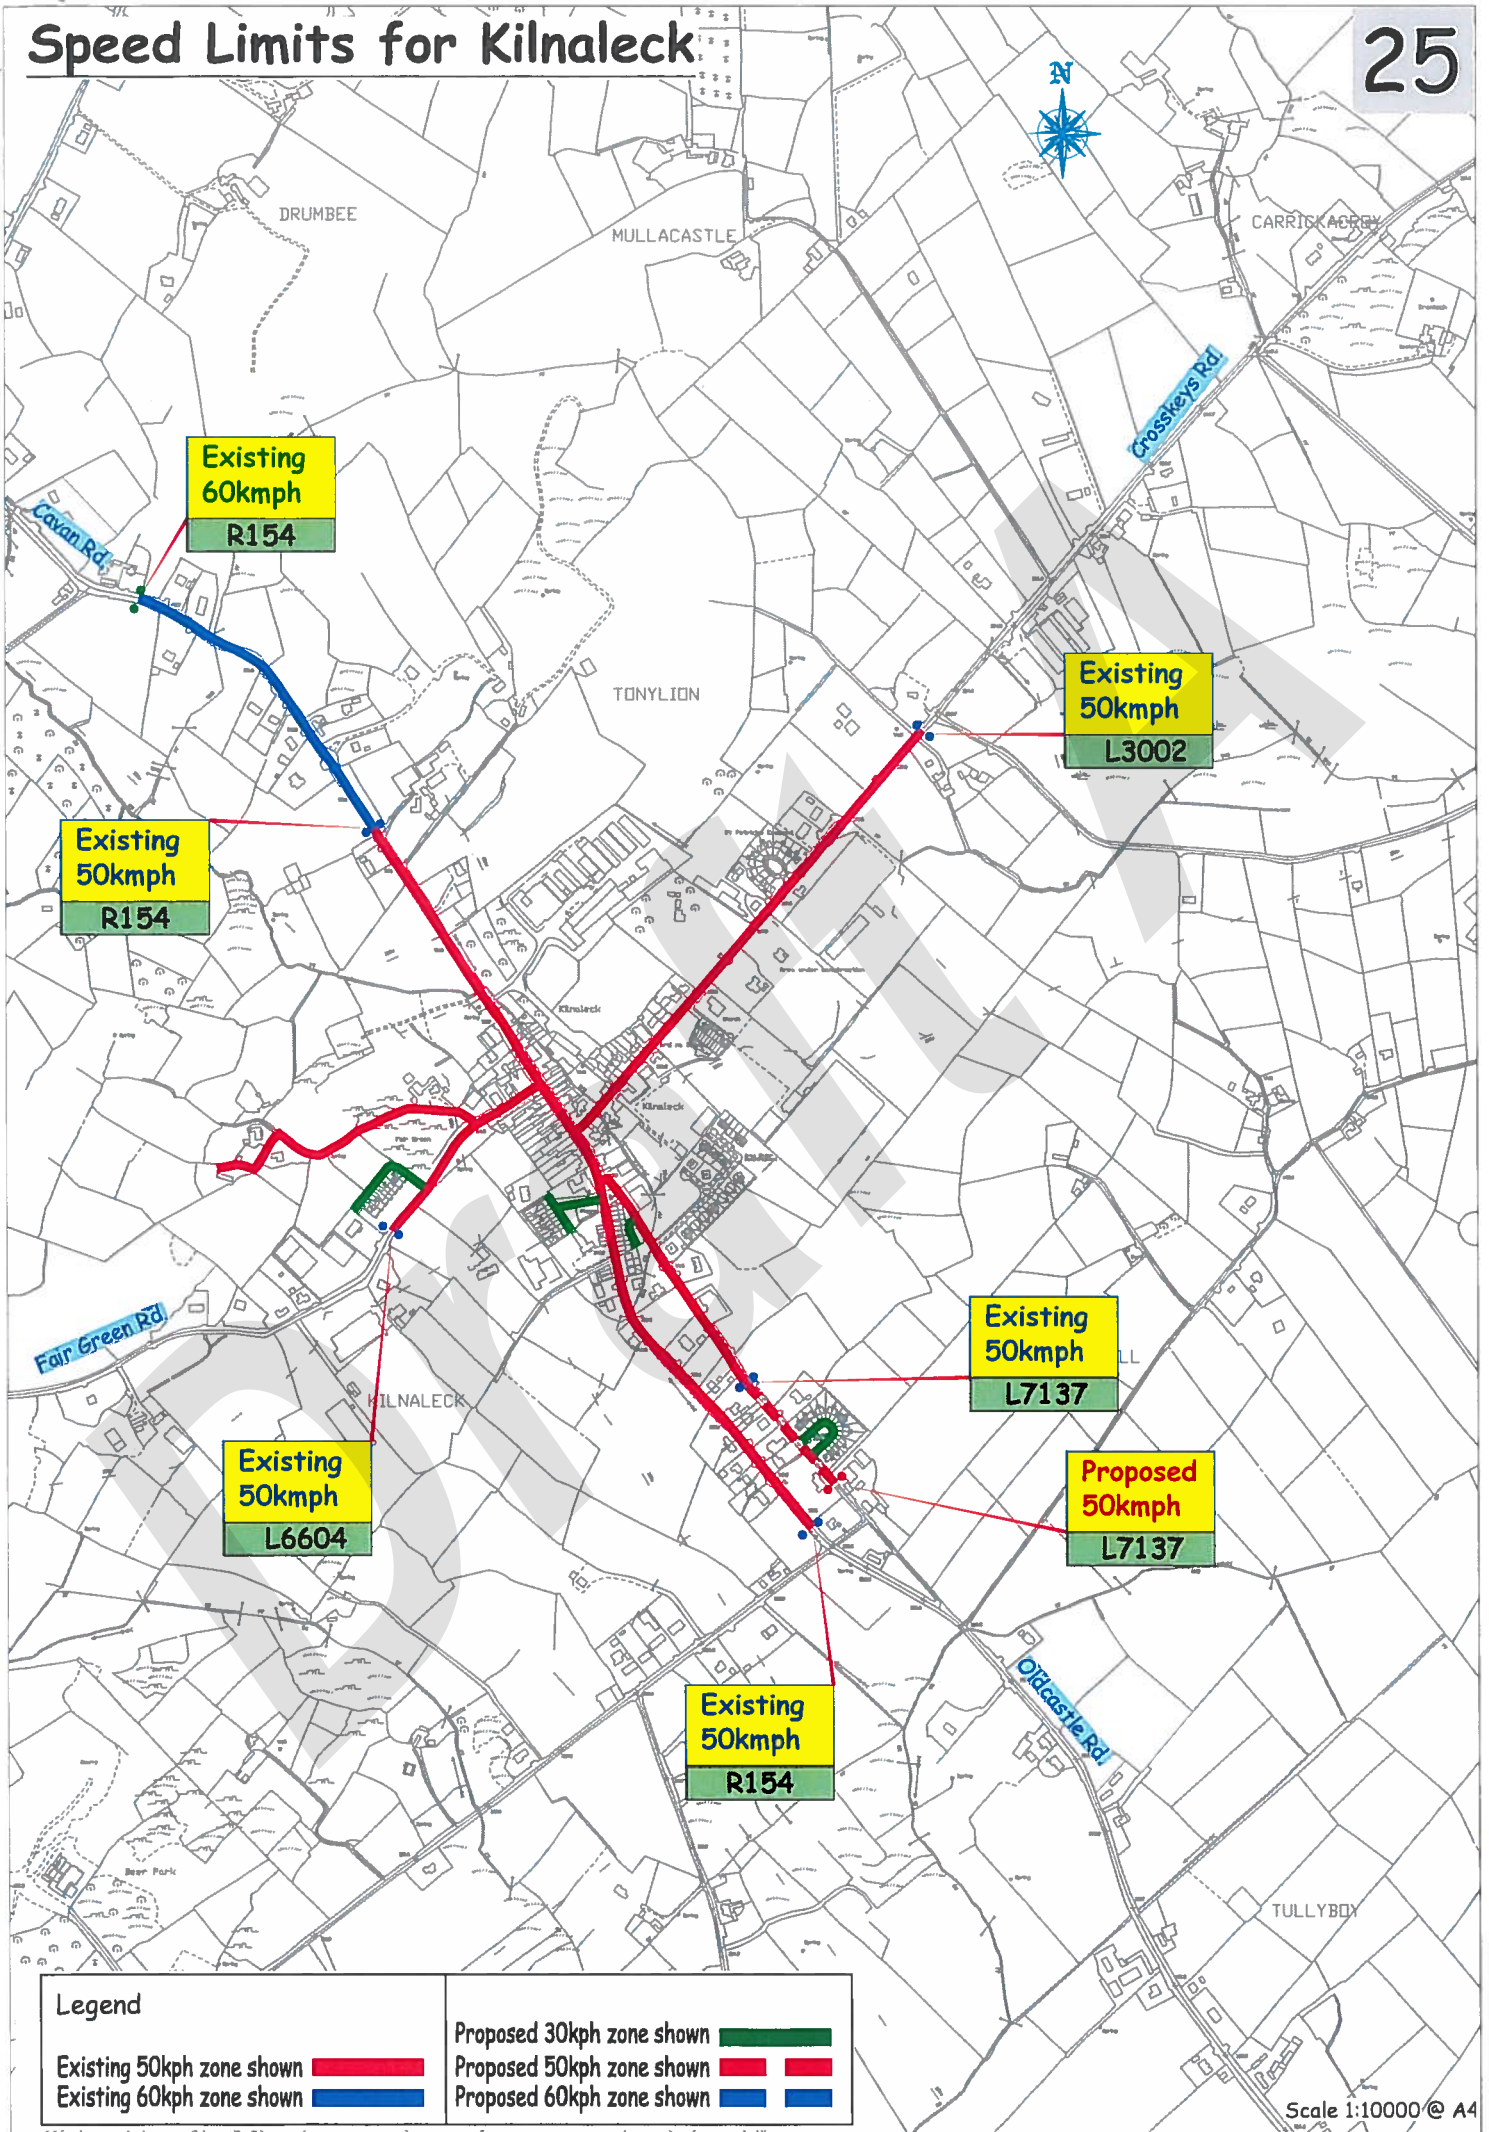

Speed Limits for Kilnaleck

Legend	
Existing 50kph zone shown	Proposed 30kph zone shown
Existing 60kph zone shown	Proposed 50kph zone shown
	Proposed 60kph zone shown