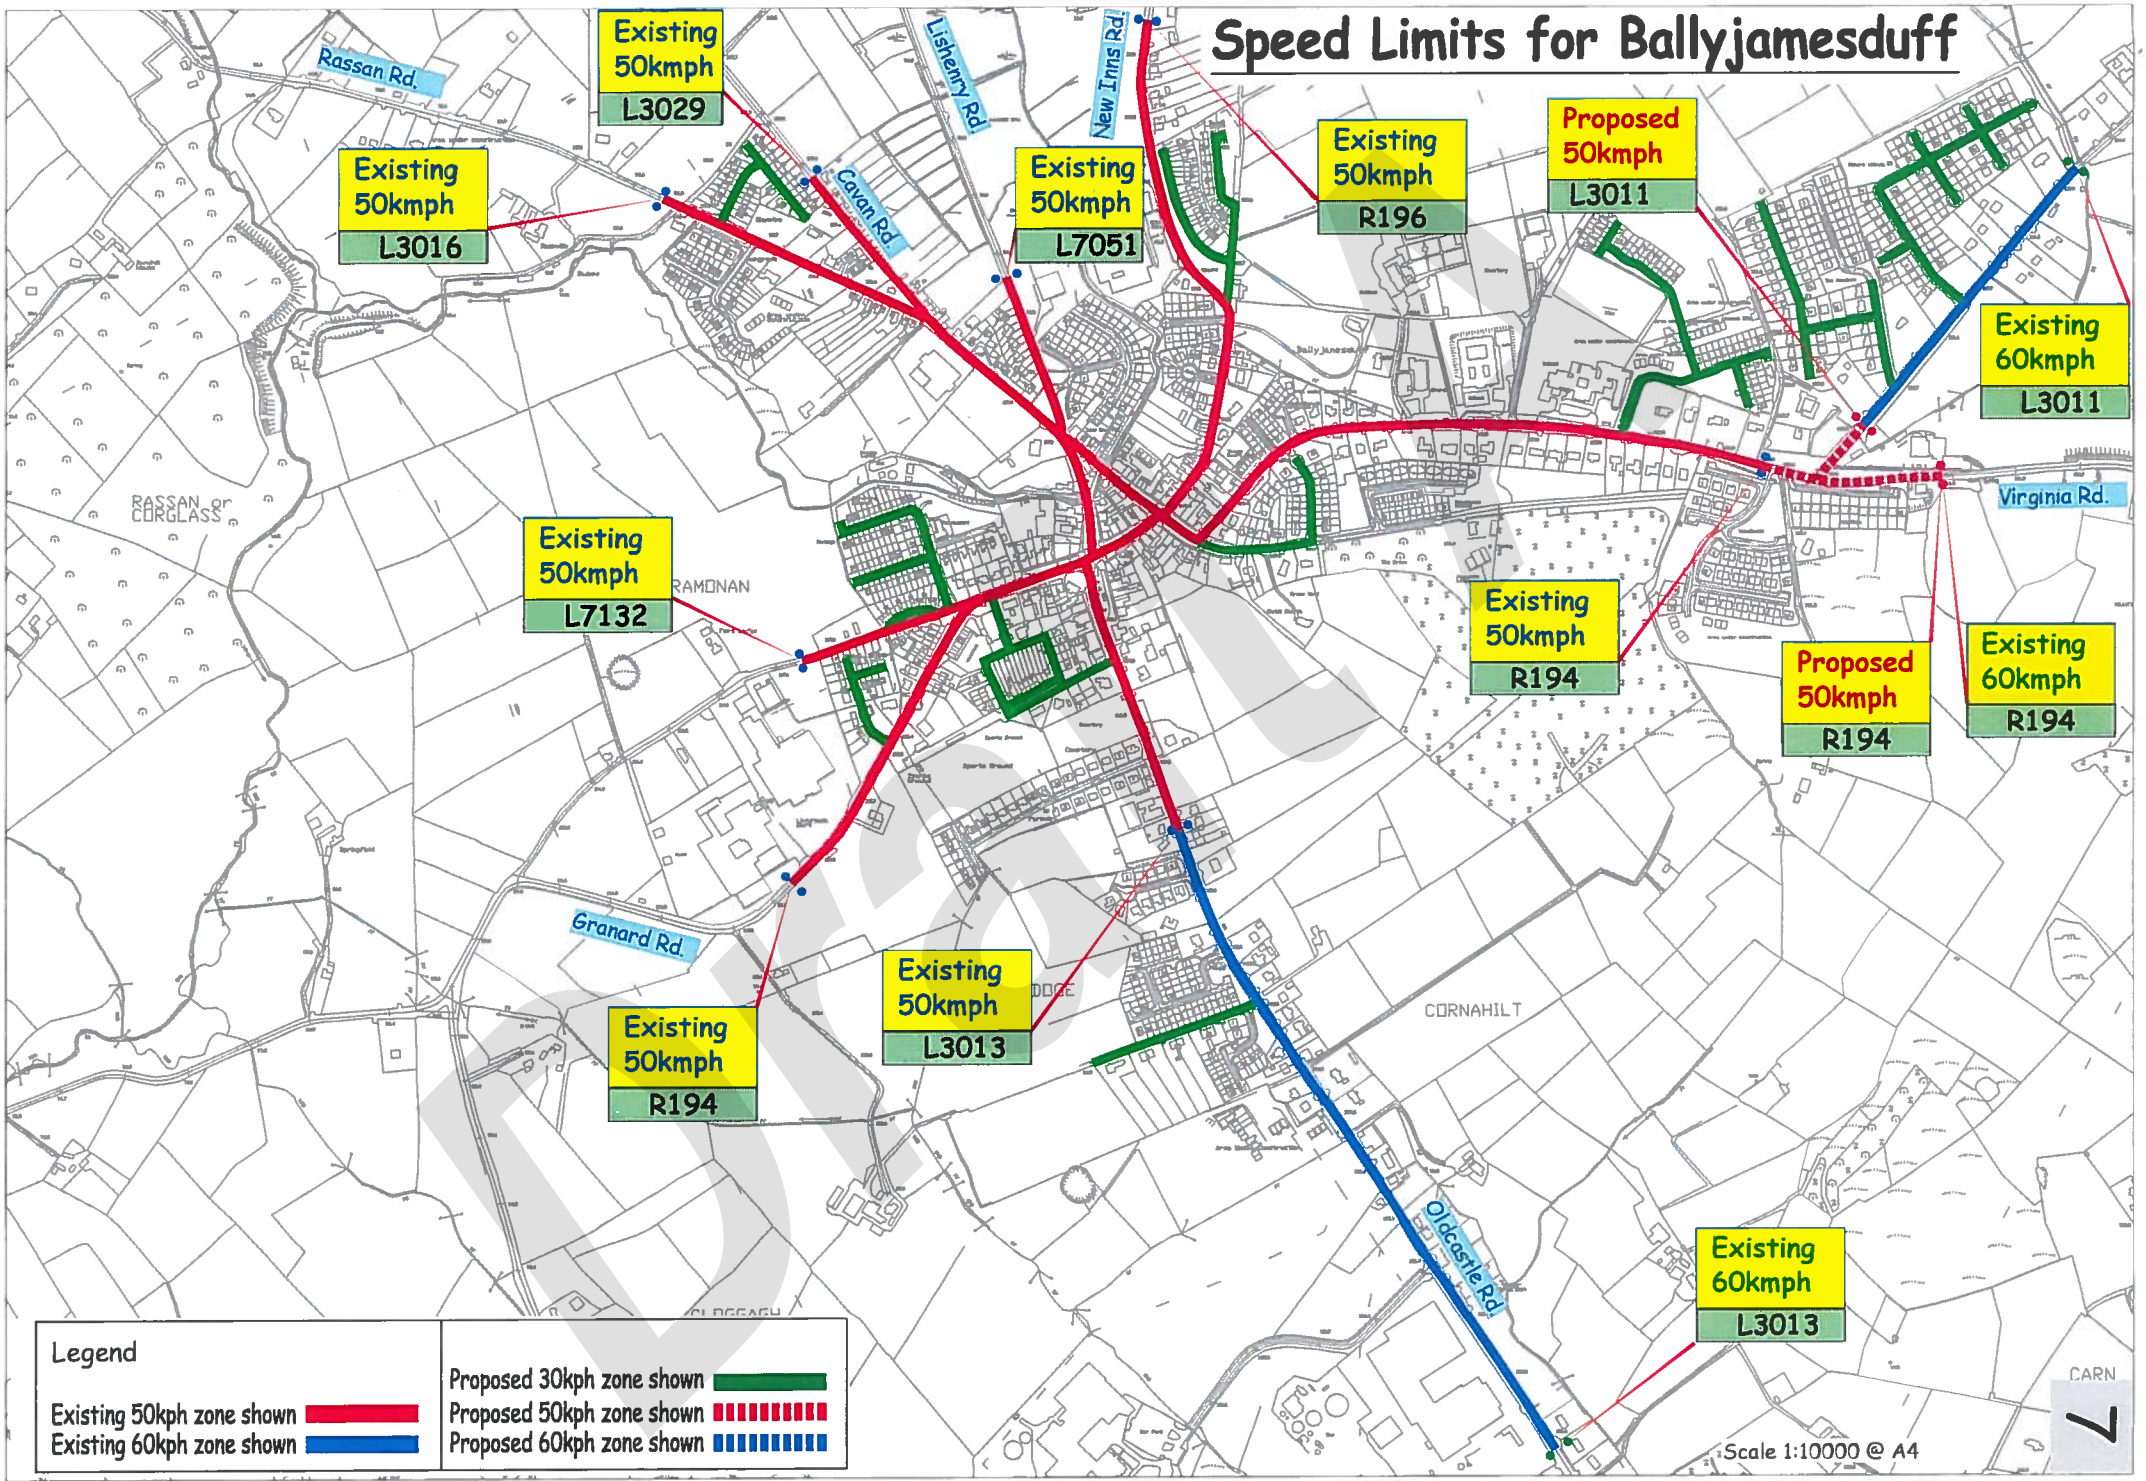

Speed Limits for Ballyjamesduff