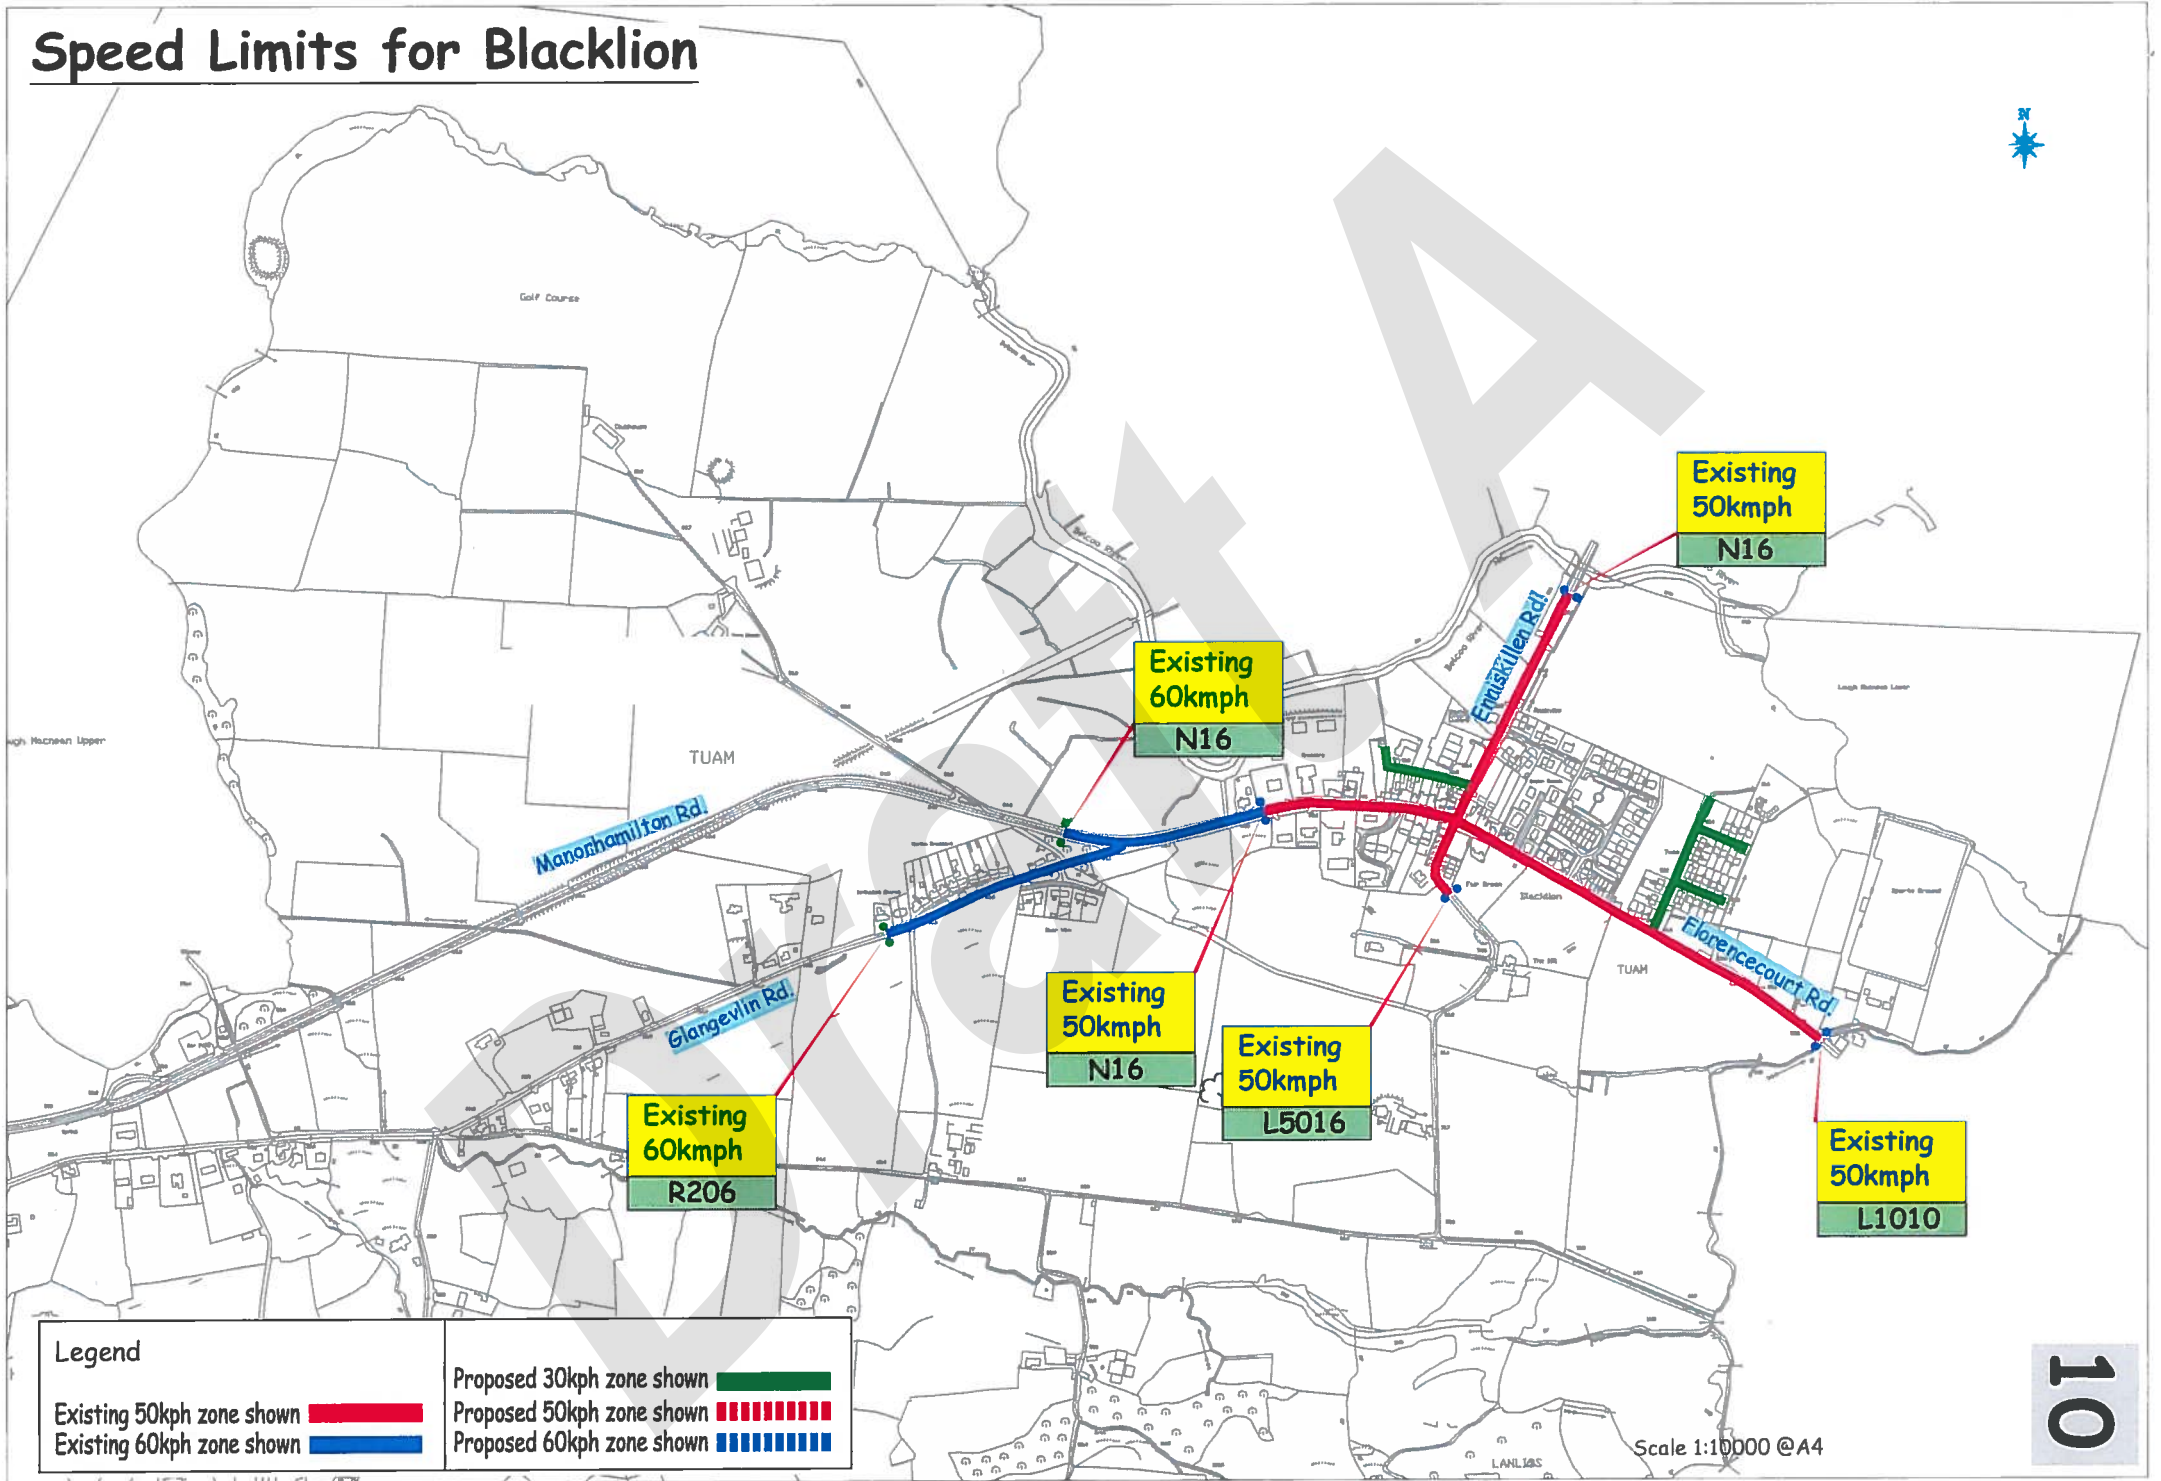

Legend

Existing 50kph zone shown ▬
 Existing 60kph zone shown ▬

Proposed 30kph zone shown ▬
 Proposed 50kph zone shown ▬▬▬▬▬▬
 Proposed 60kph zone shown ▬▬▬▬▬▬

Scale 1:10000 @A4

Speed Limits for Butlersbridge