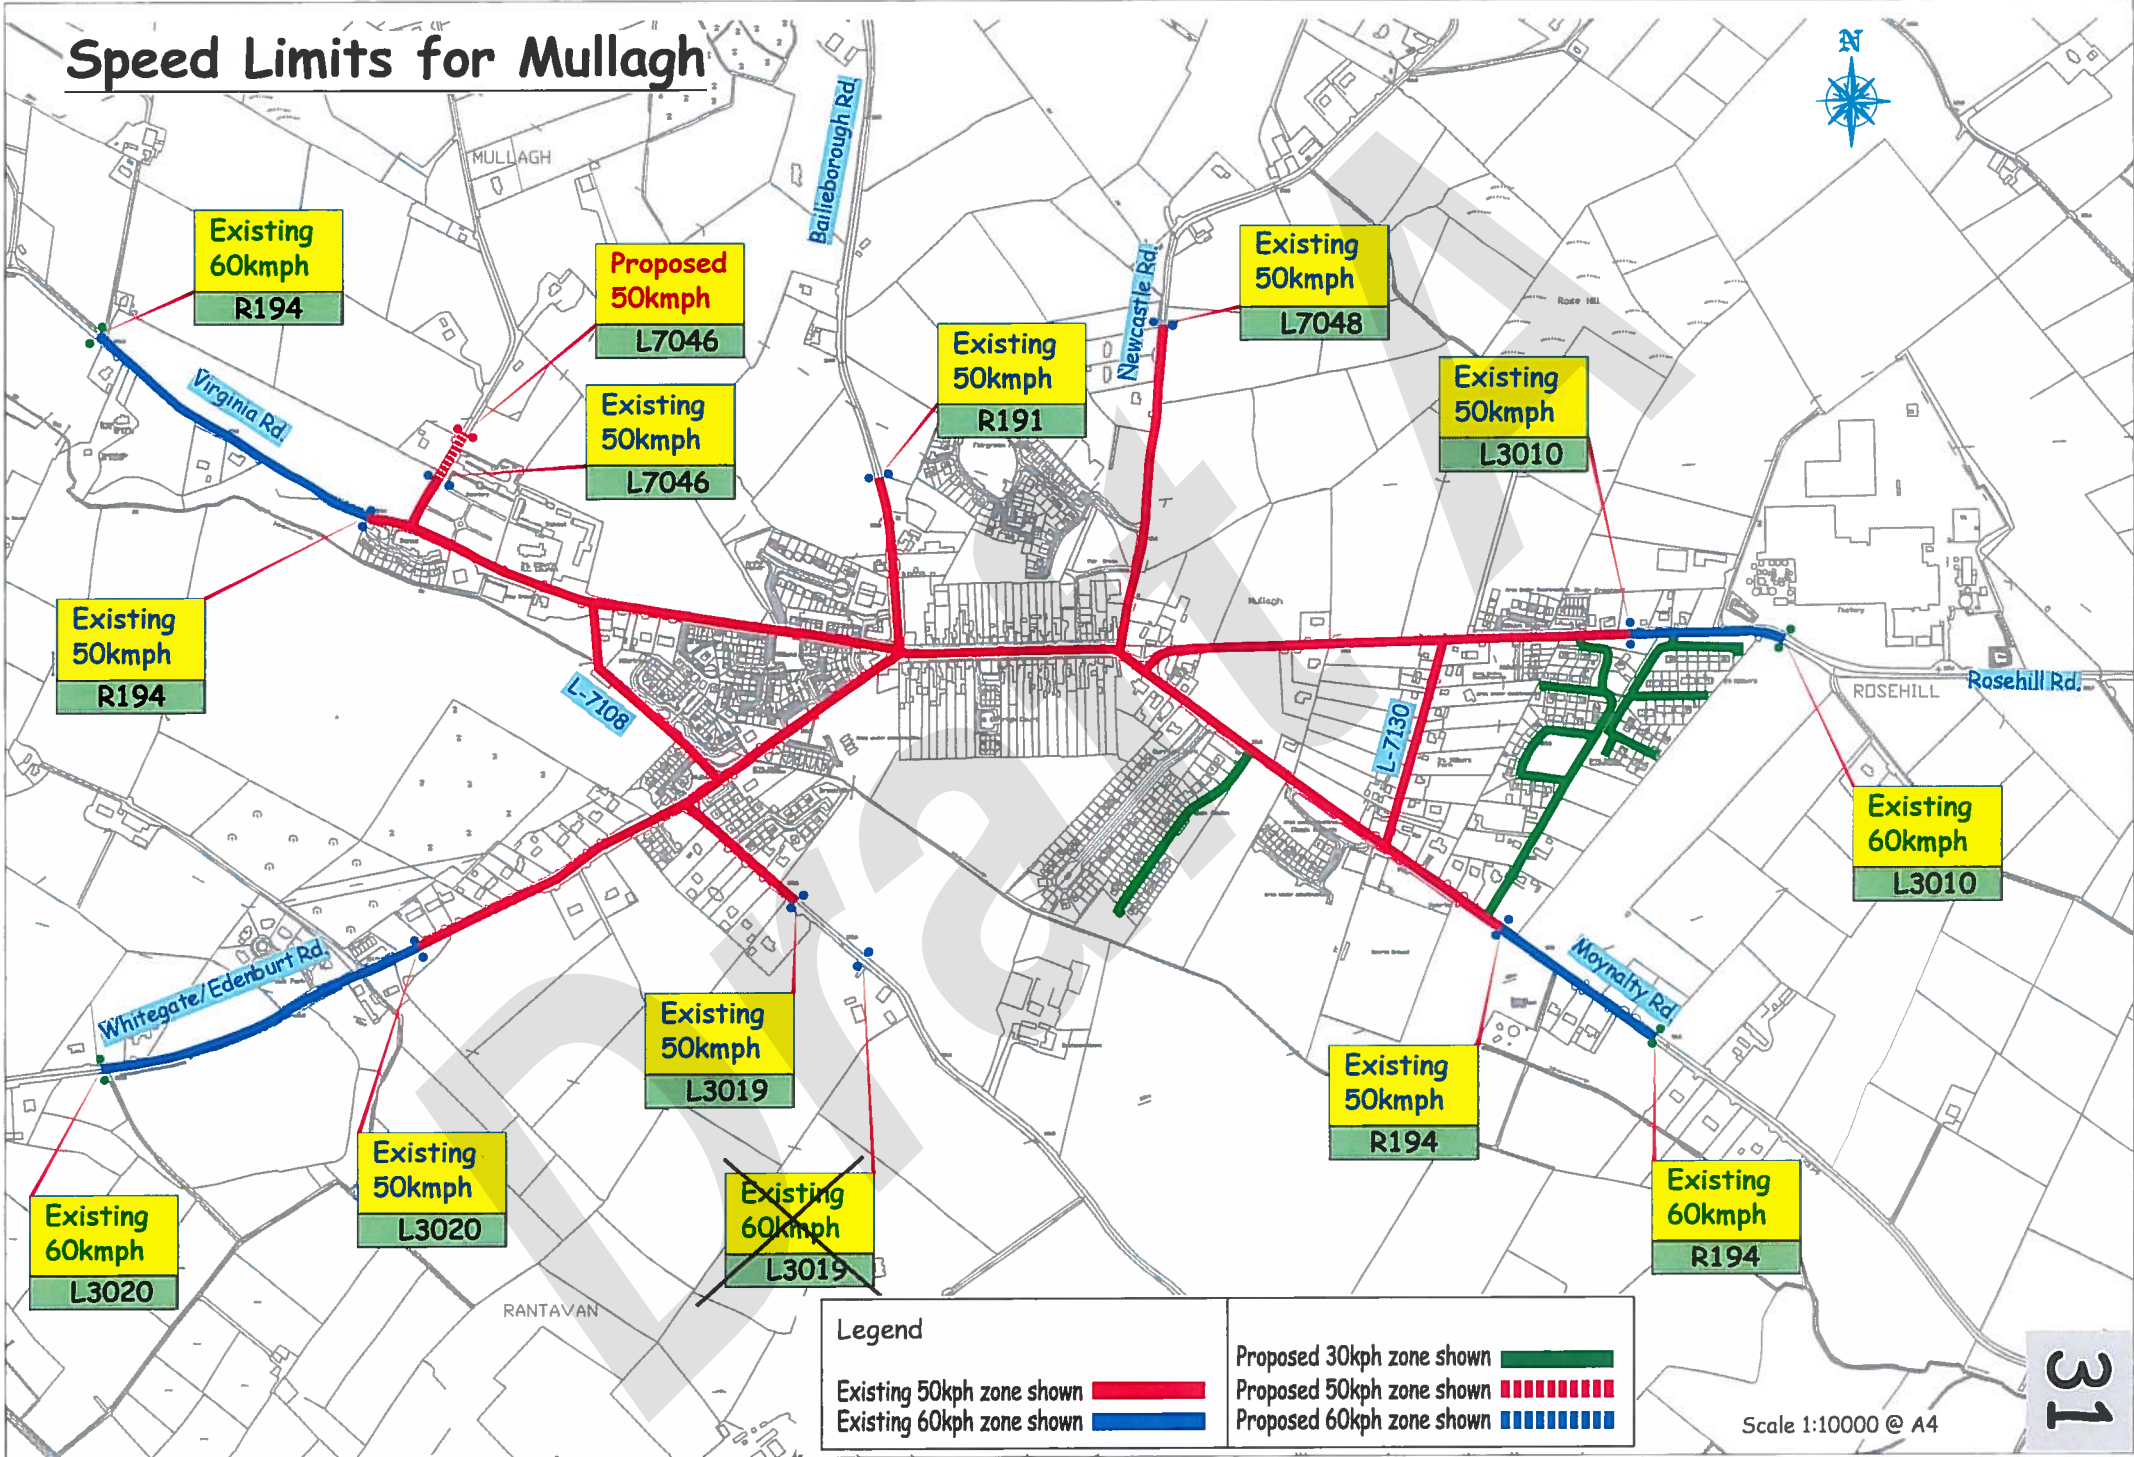

Speed Limits for Mullagh

Existing
60kmph
R194

Proposed
50kmph
L7046

Existing
50kmph
L7048

Existing
50kmph
R191

Existing
50kmph
L3010

Existing
50kmph
L7046

Existing
50kmph
R194

Existing
60kmph
L3010

Existing
50kmph
L3019

Existing
50kmph
R194

Existing
60kmph
L3020

Existing
50kmph
L3020

~~Existing
60kmph
L3019~~

Existing
60kmph
R194

Legend

- Existing 50kph zone shown █
- Existing 60kph zone shown █

- Proposed 30kph zone shown █
- Proposed 50kph zone shown ▤
- Proposed 60kph zone shown ▤

Scale 1:10000 @ A4