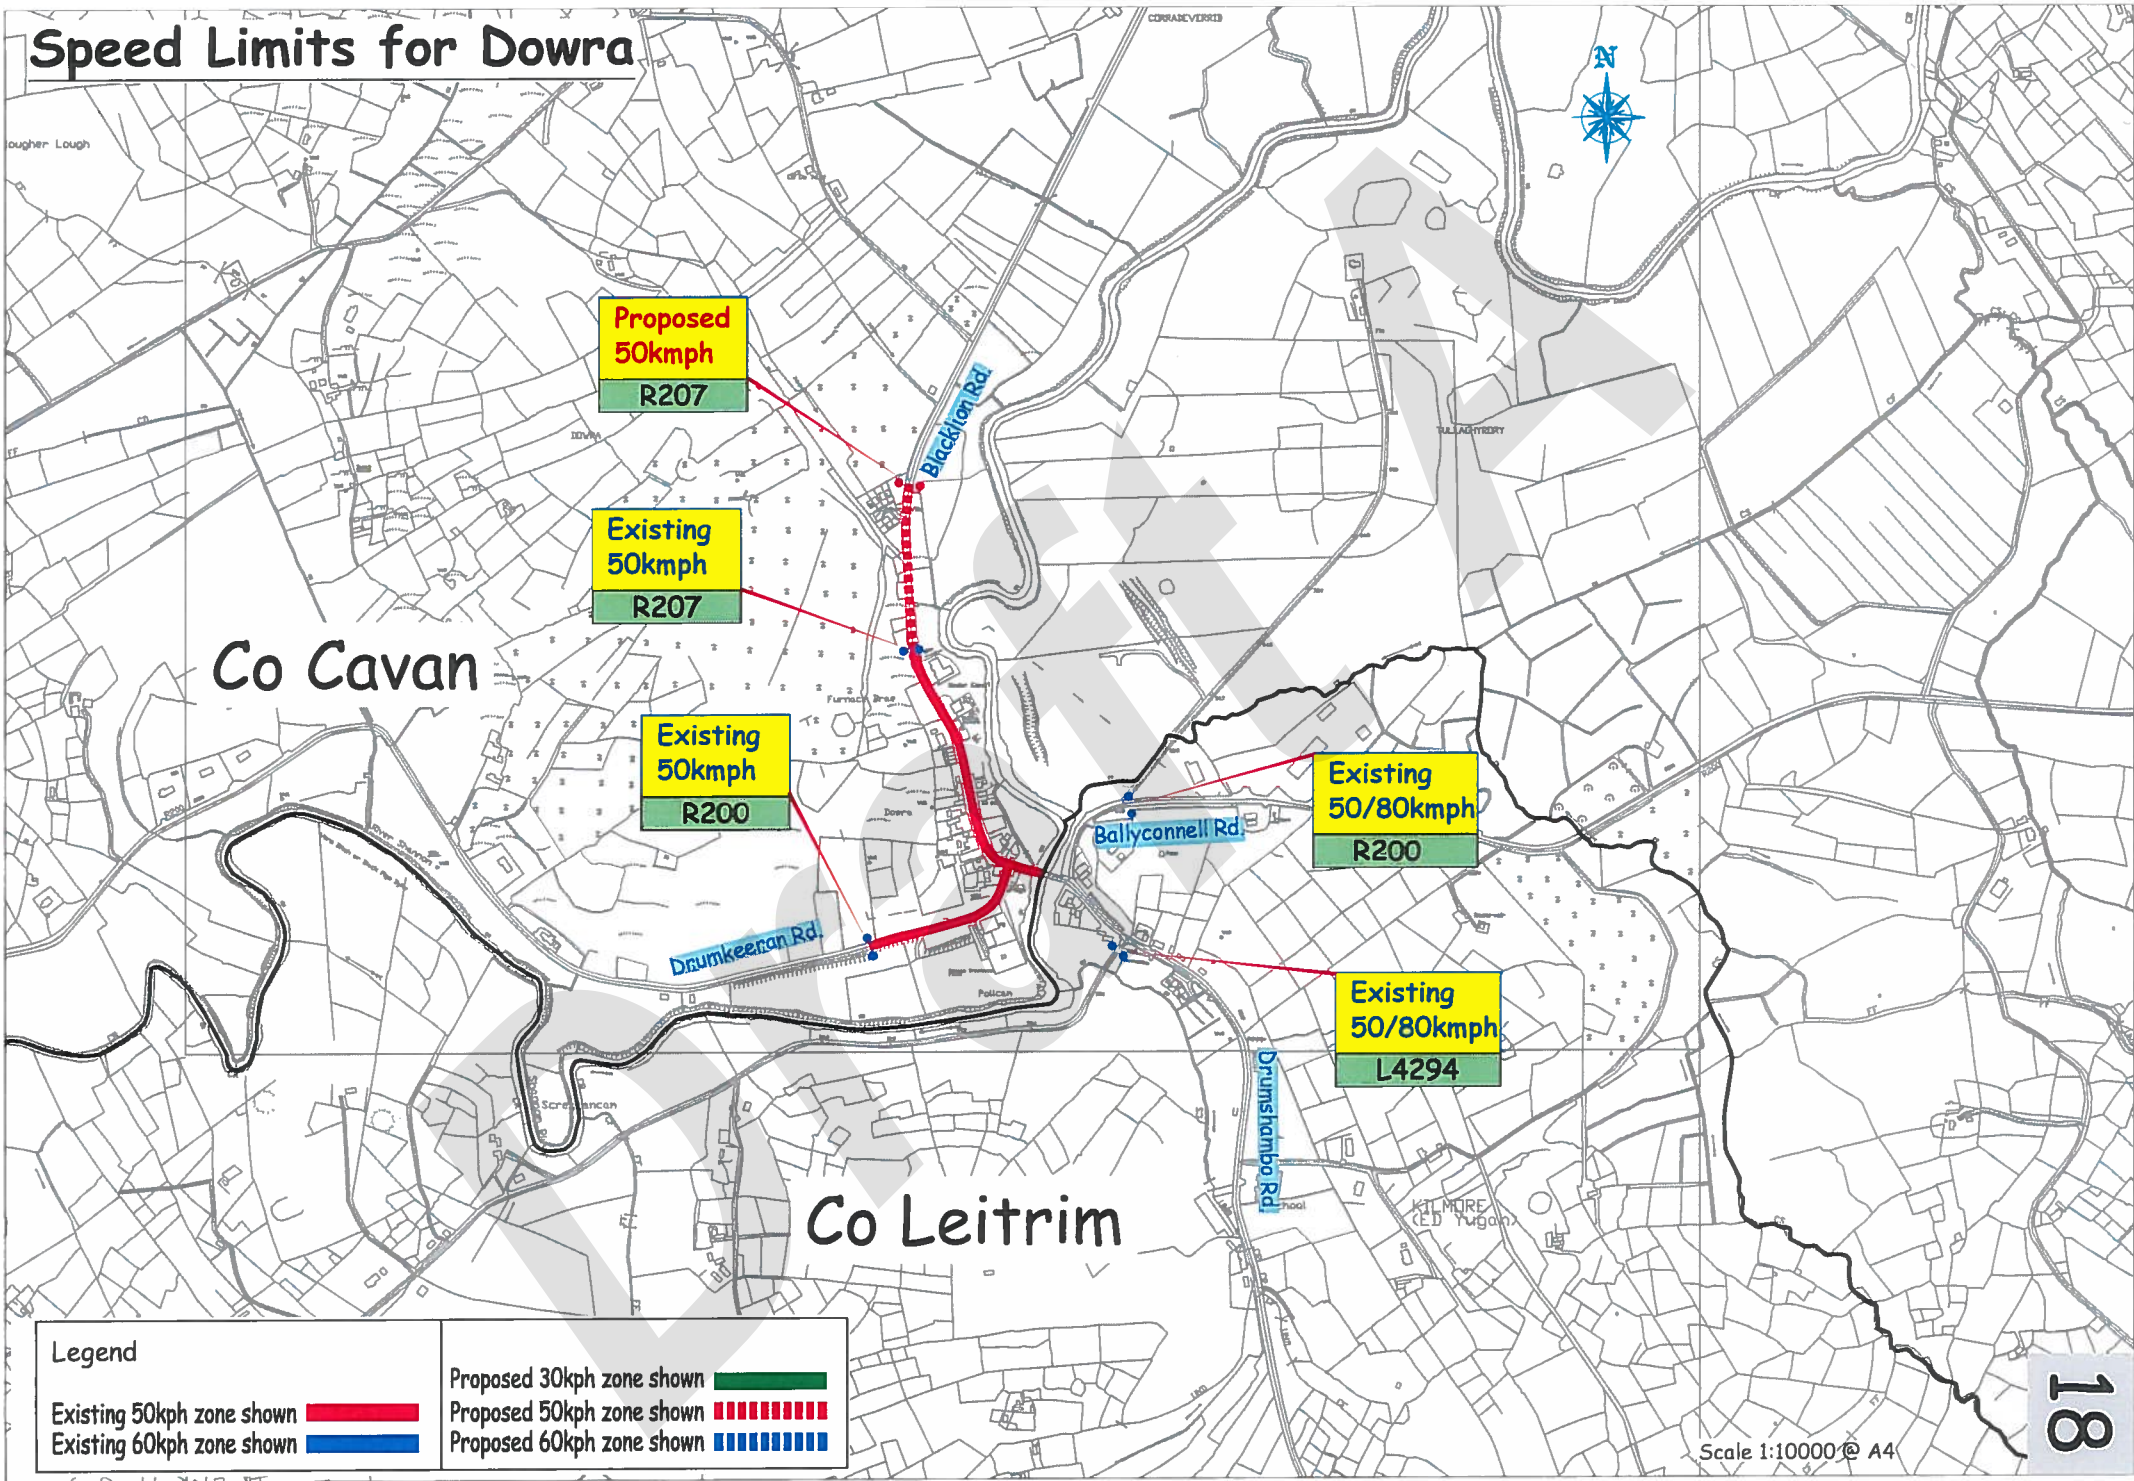

Scale 1:10000 @A3

Legend	
Existing 50kph zone shown	Proposed 30kph zone shown
Existing 60kph zone shown	Proposed 50kph zone shown
	Proposed 60kph zone shown

TOWN COUNCIL BOUNDARY

Speed Limits for Crosskeys

Speed Limits for Dowra

Legend	
Existing 50kph zone shown	
Existing 60kph zone shown	
Proposed 30kph zone shown	
Proposed 50kph zone shown	
Proposed 60kph zone shown	

Speed Limits at Drung

Existing 60kph
R188