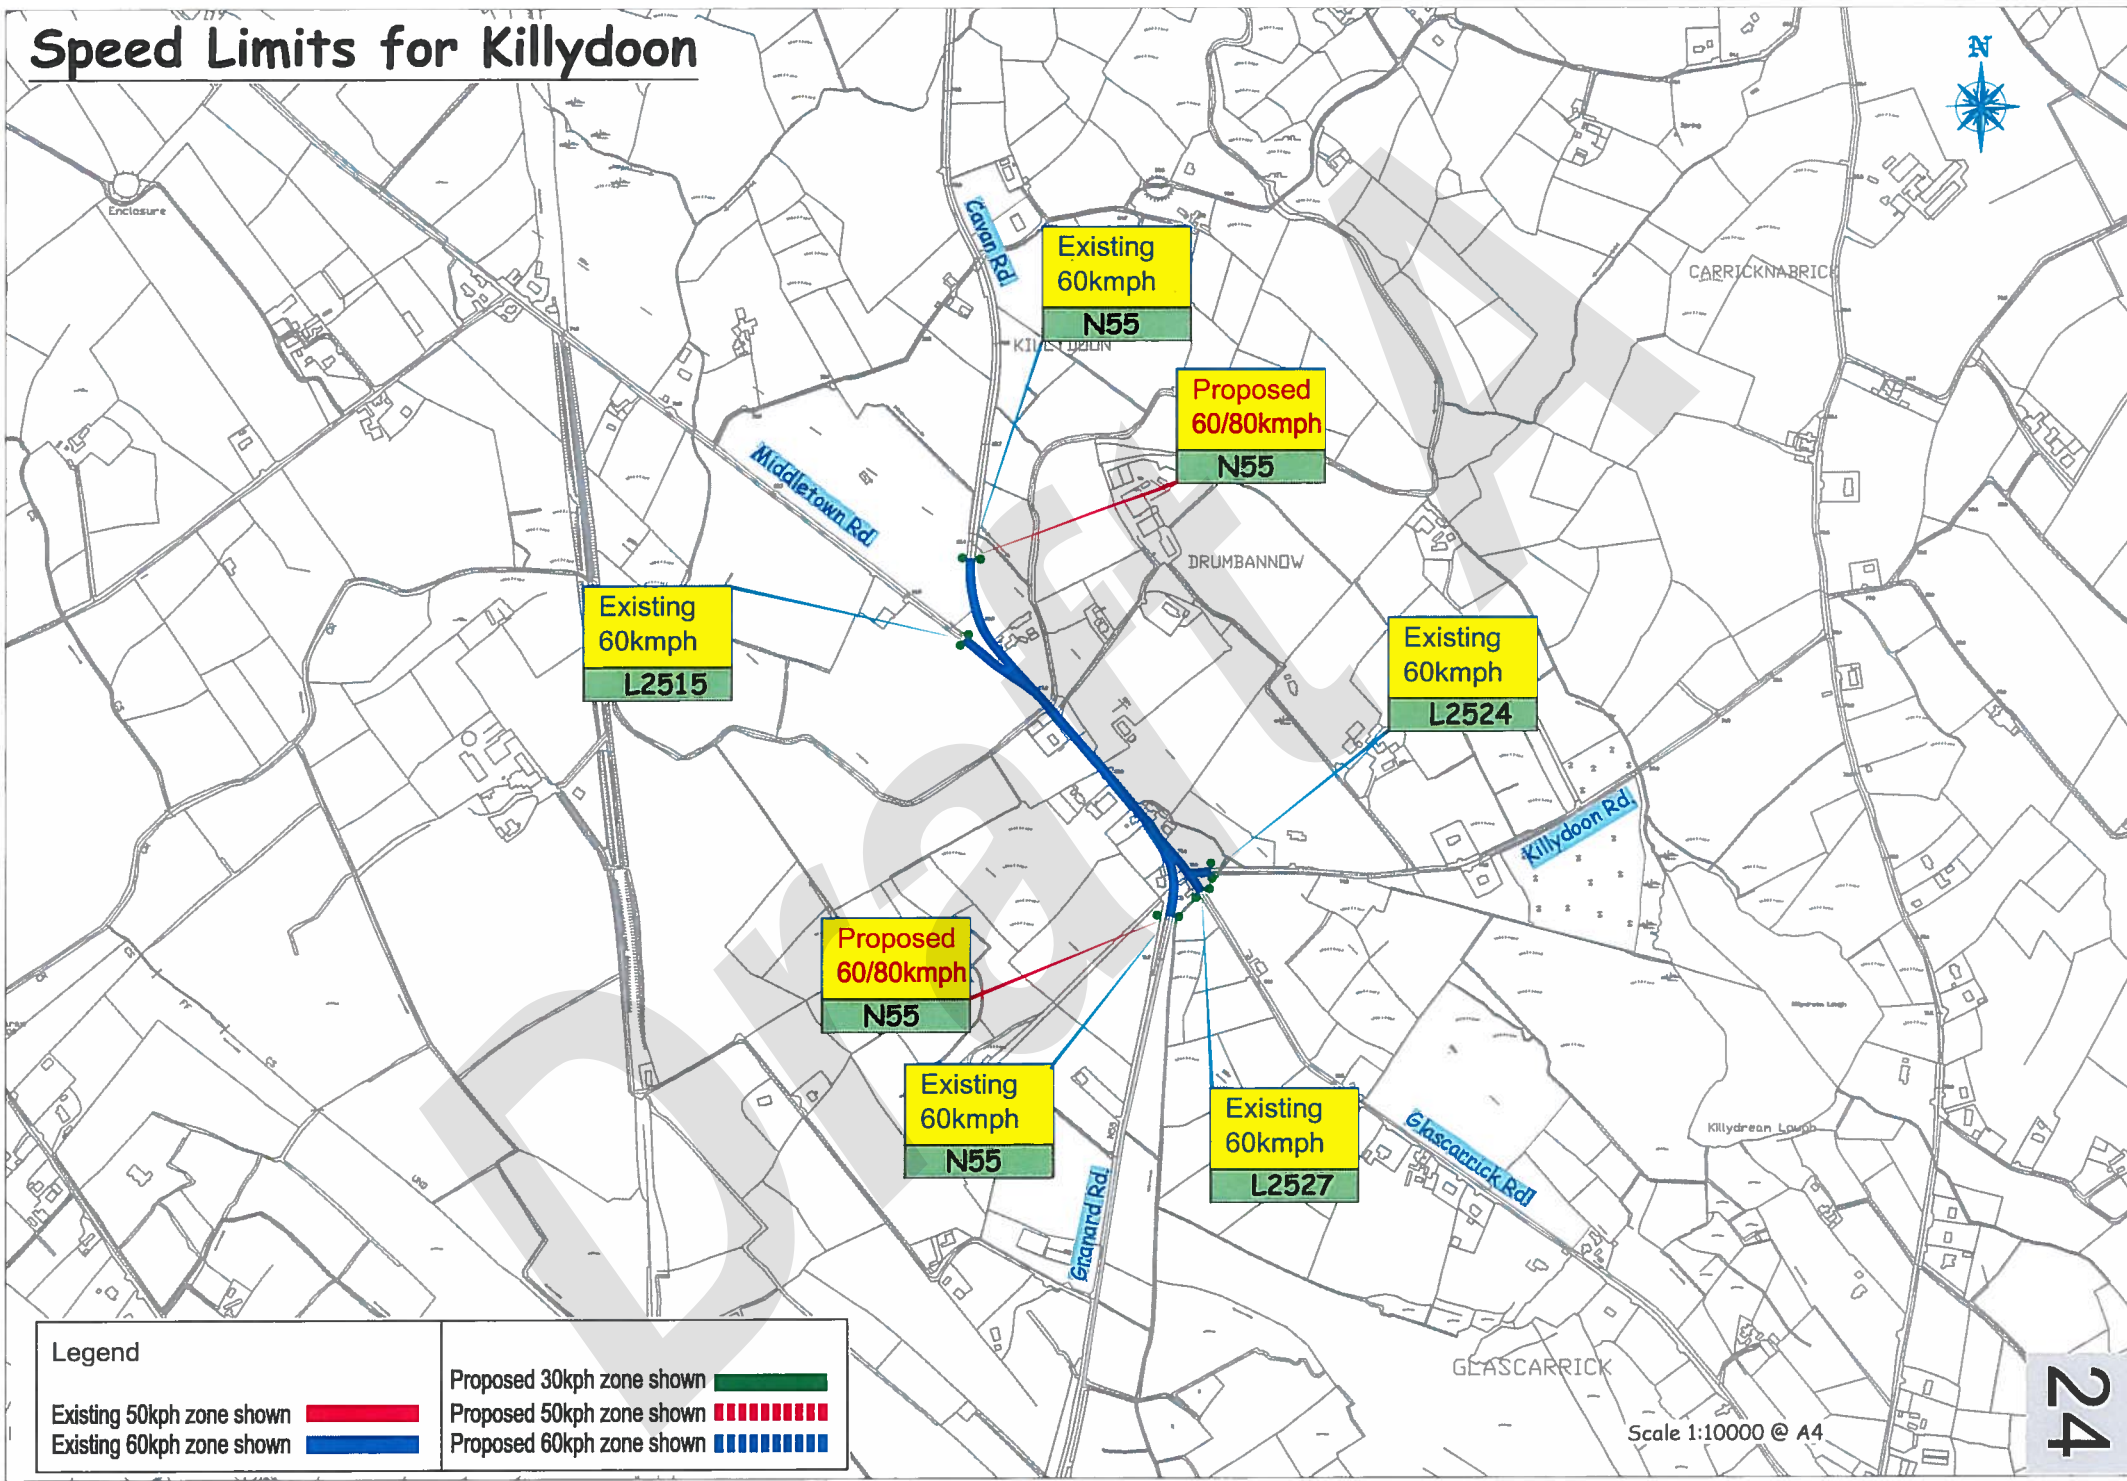

Speed Limits for Killydoon

Legend	
Existing 50kph zone shown	■■■■■■■■■■
Existing 60kph zone shown	■■■■■■■■■■
Proposed 30kph zone shown	■■■■■■■■■■
Proposed 50kph zone shown	■■■■■■■■■■
Proposed 60kph zone shown	■■■■■■■■■■

Scale 1:10000 @ A4