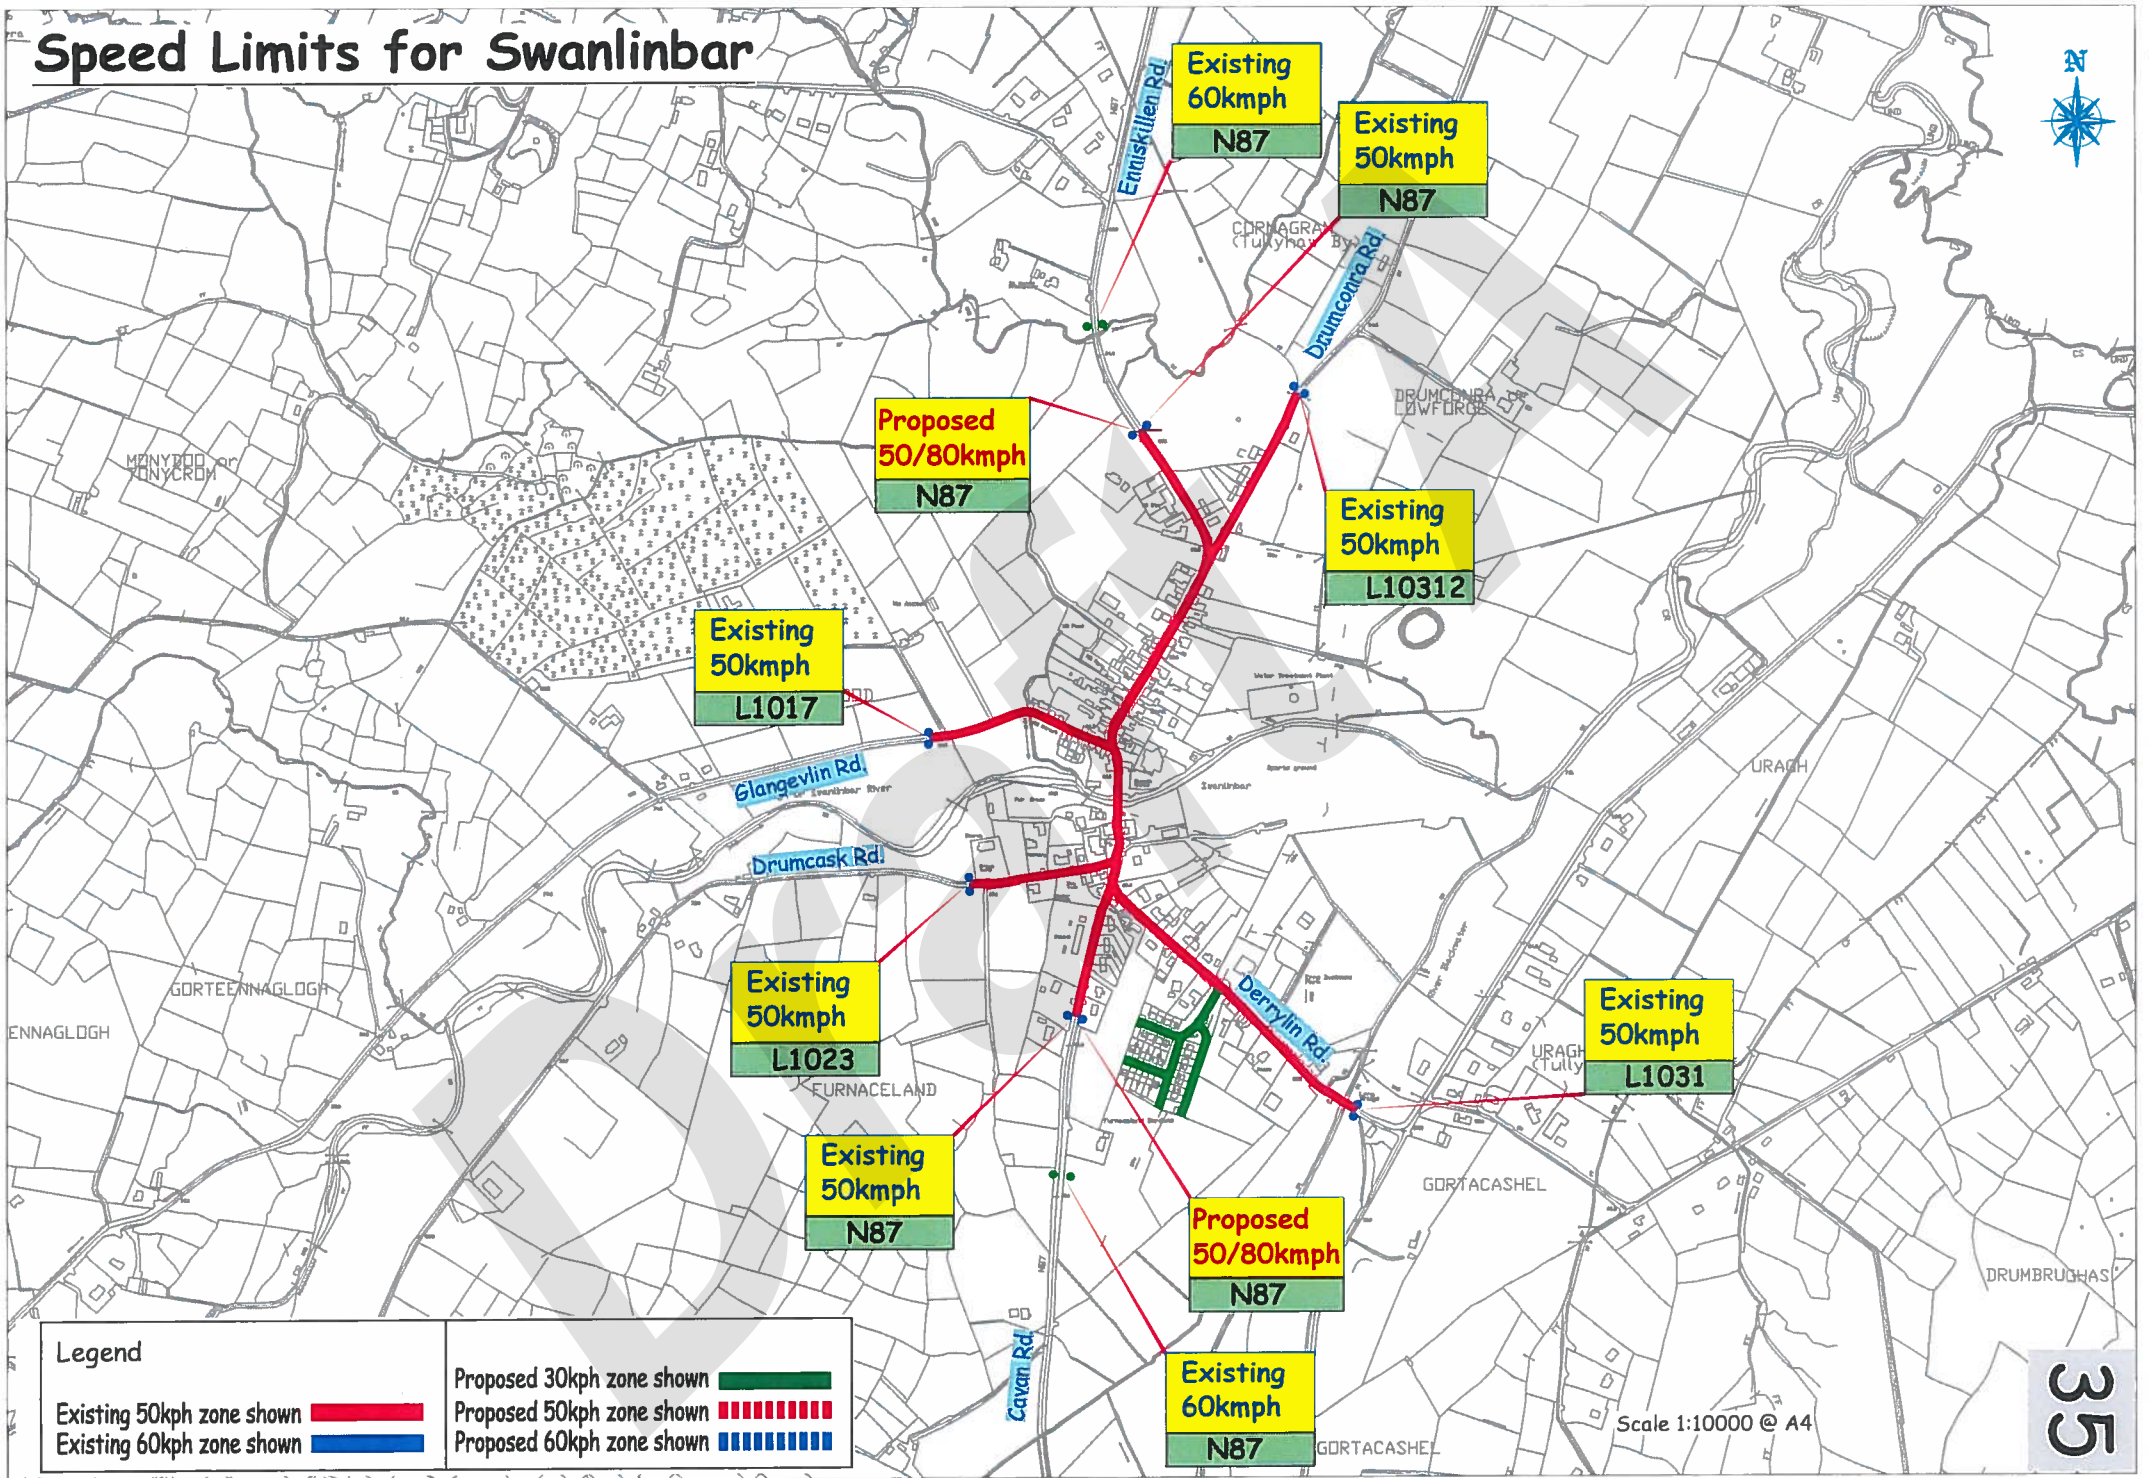

Existing 50kph
R178

Proposed 50kph
L75071

Existing 50kph
R178

Existing 50kph
R162

Speed Limits for Stradone

Speed Limits for Swanlinbar

Speed Limits for Tullyvin

Legend