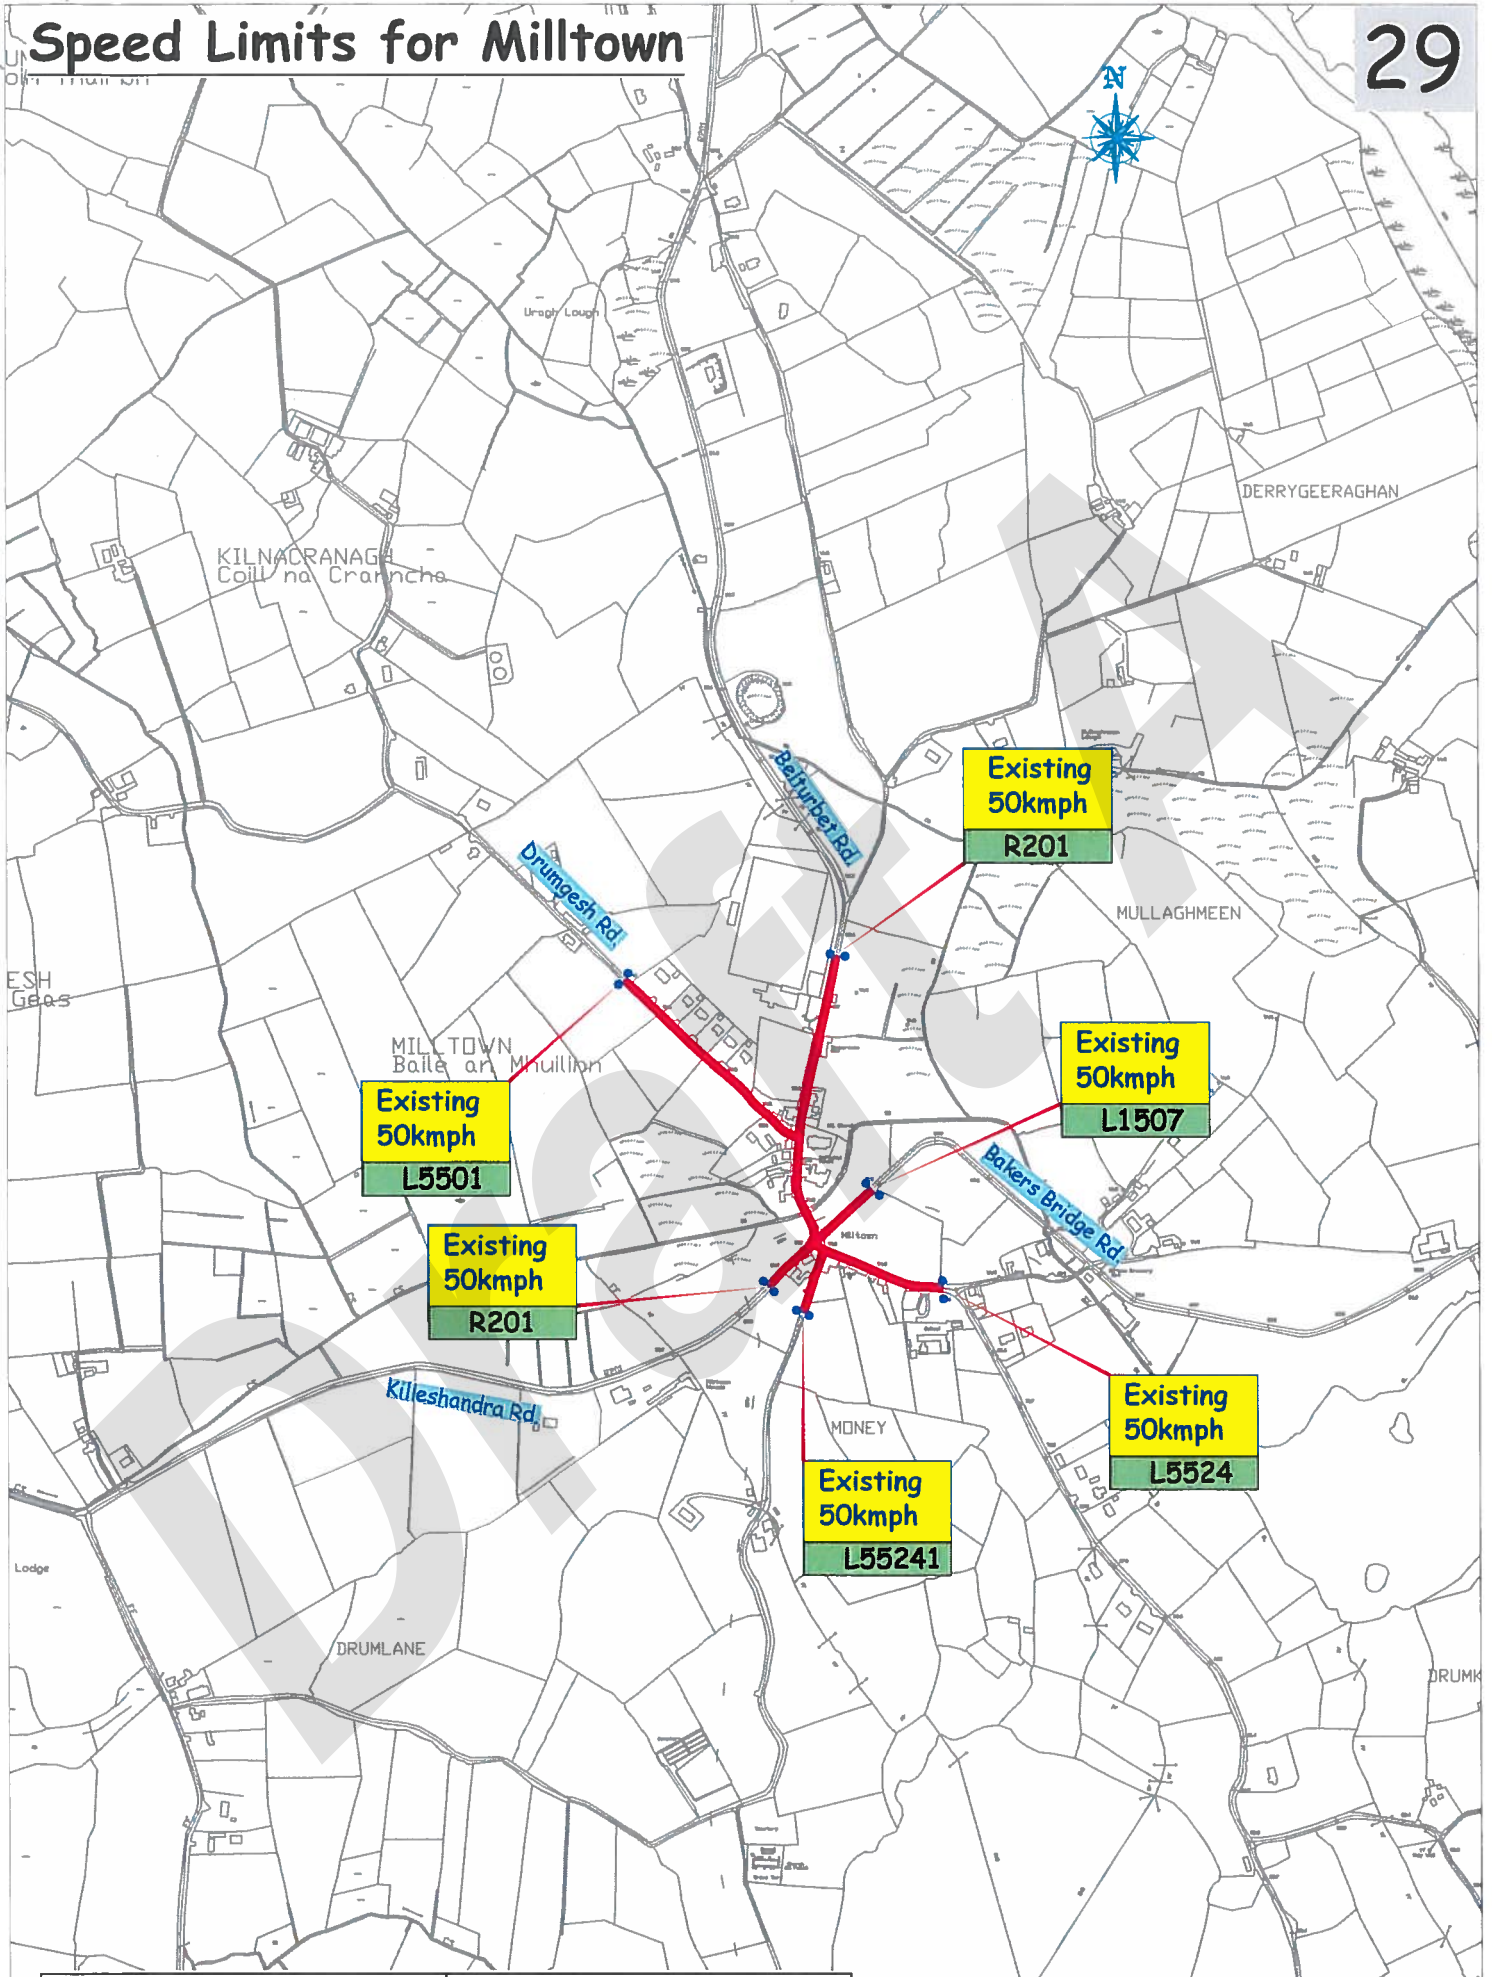

Scale 1:10000 @ A4

Speed Limits for Kilnaleck

Legend	
Existing 50kph zone shown	Proposed 30kph zone shown
Existing 60kph zone shown	Proposed 50kph zone shown
	Proposed 60kph zone shown

Speed Limits for Kingscourt

Legend	
Existing 50kph zone shown	Proposed 30kph zone shown
Existing 60kph zone shown	Proposed 50kph zone shown
	Proposed 60kph zone shown

Speed Limits for Lavey

Speed Limits for Maghera

Scale 1:10000 @ A4

Speed Limits for Milltown

Legend	
Existing 50kph zone shown	Existing 50kph zone shown
Existing 60kph zone shown	Existing 60kph zone shown
Proposed 30kph zone shown	Proposed 30kph zone shown
Proposed 50kph zone shown	Proposed 50kph zone shown
Proposed 60kph zone shown	Proposed 60kph zone shown