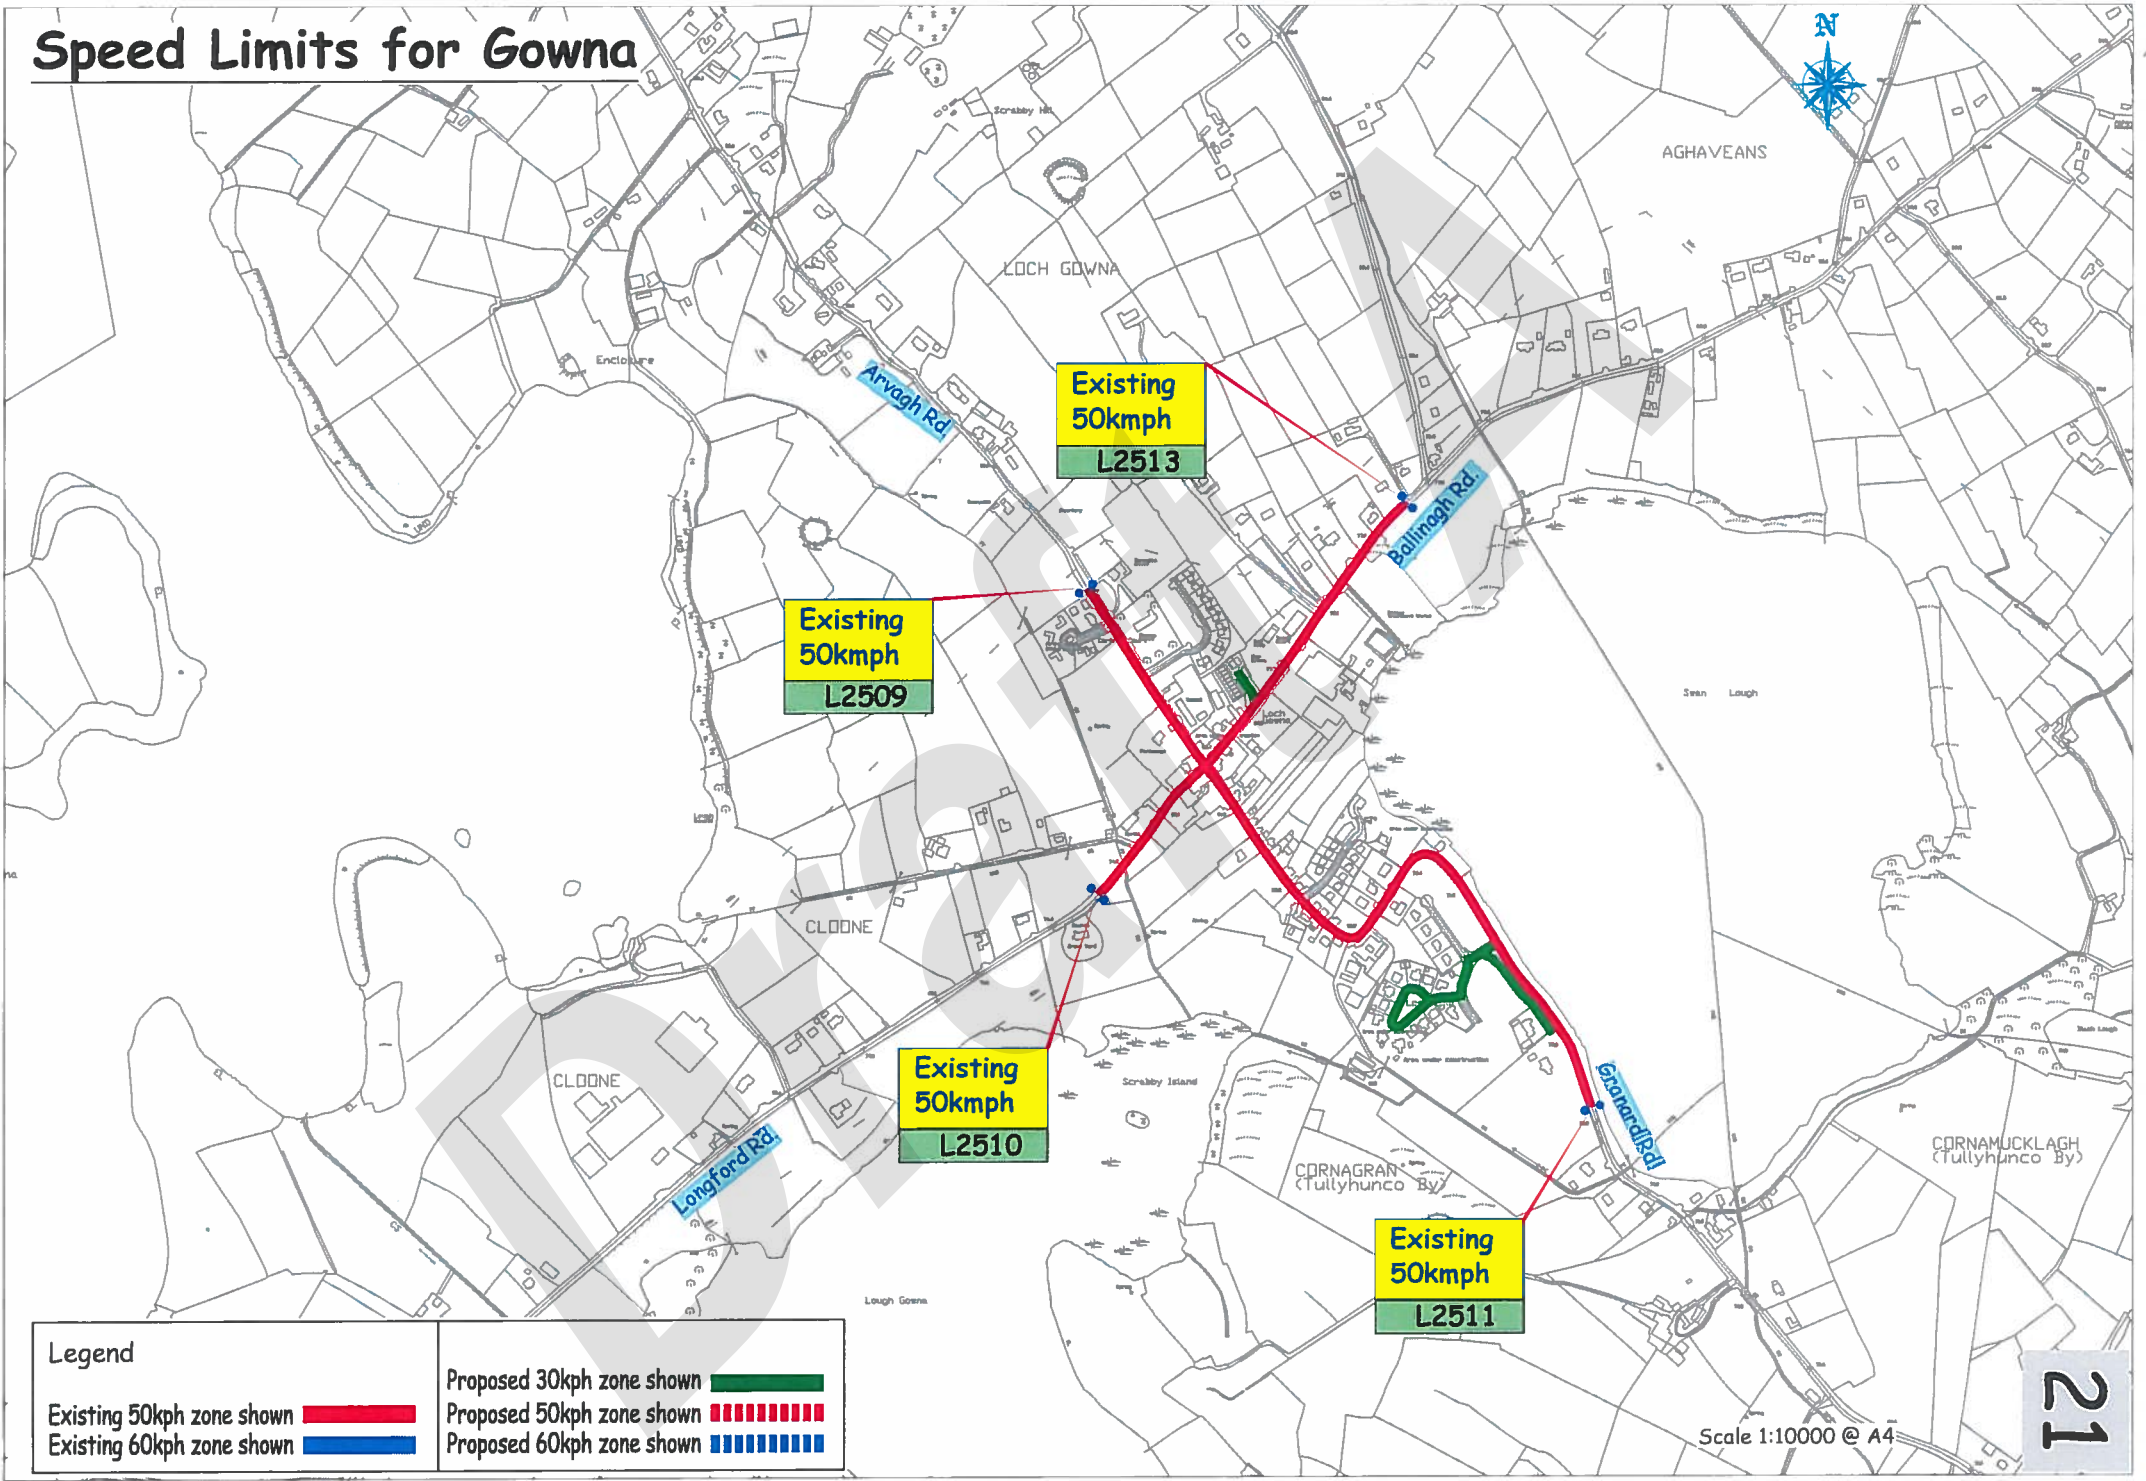

Speed Limits for Gowna

Legend	
Existing 50kph zone shown	Proposed 30kph zone shown
Existing 60kph zone shown	Proposed 50kph zone shown
	Proposed 60kph zone shown

Scale 1:10000 @ A4