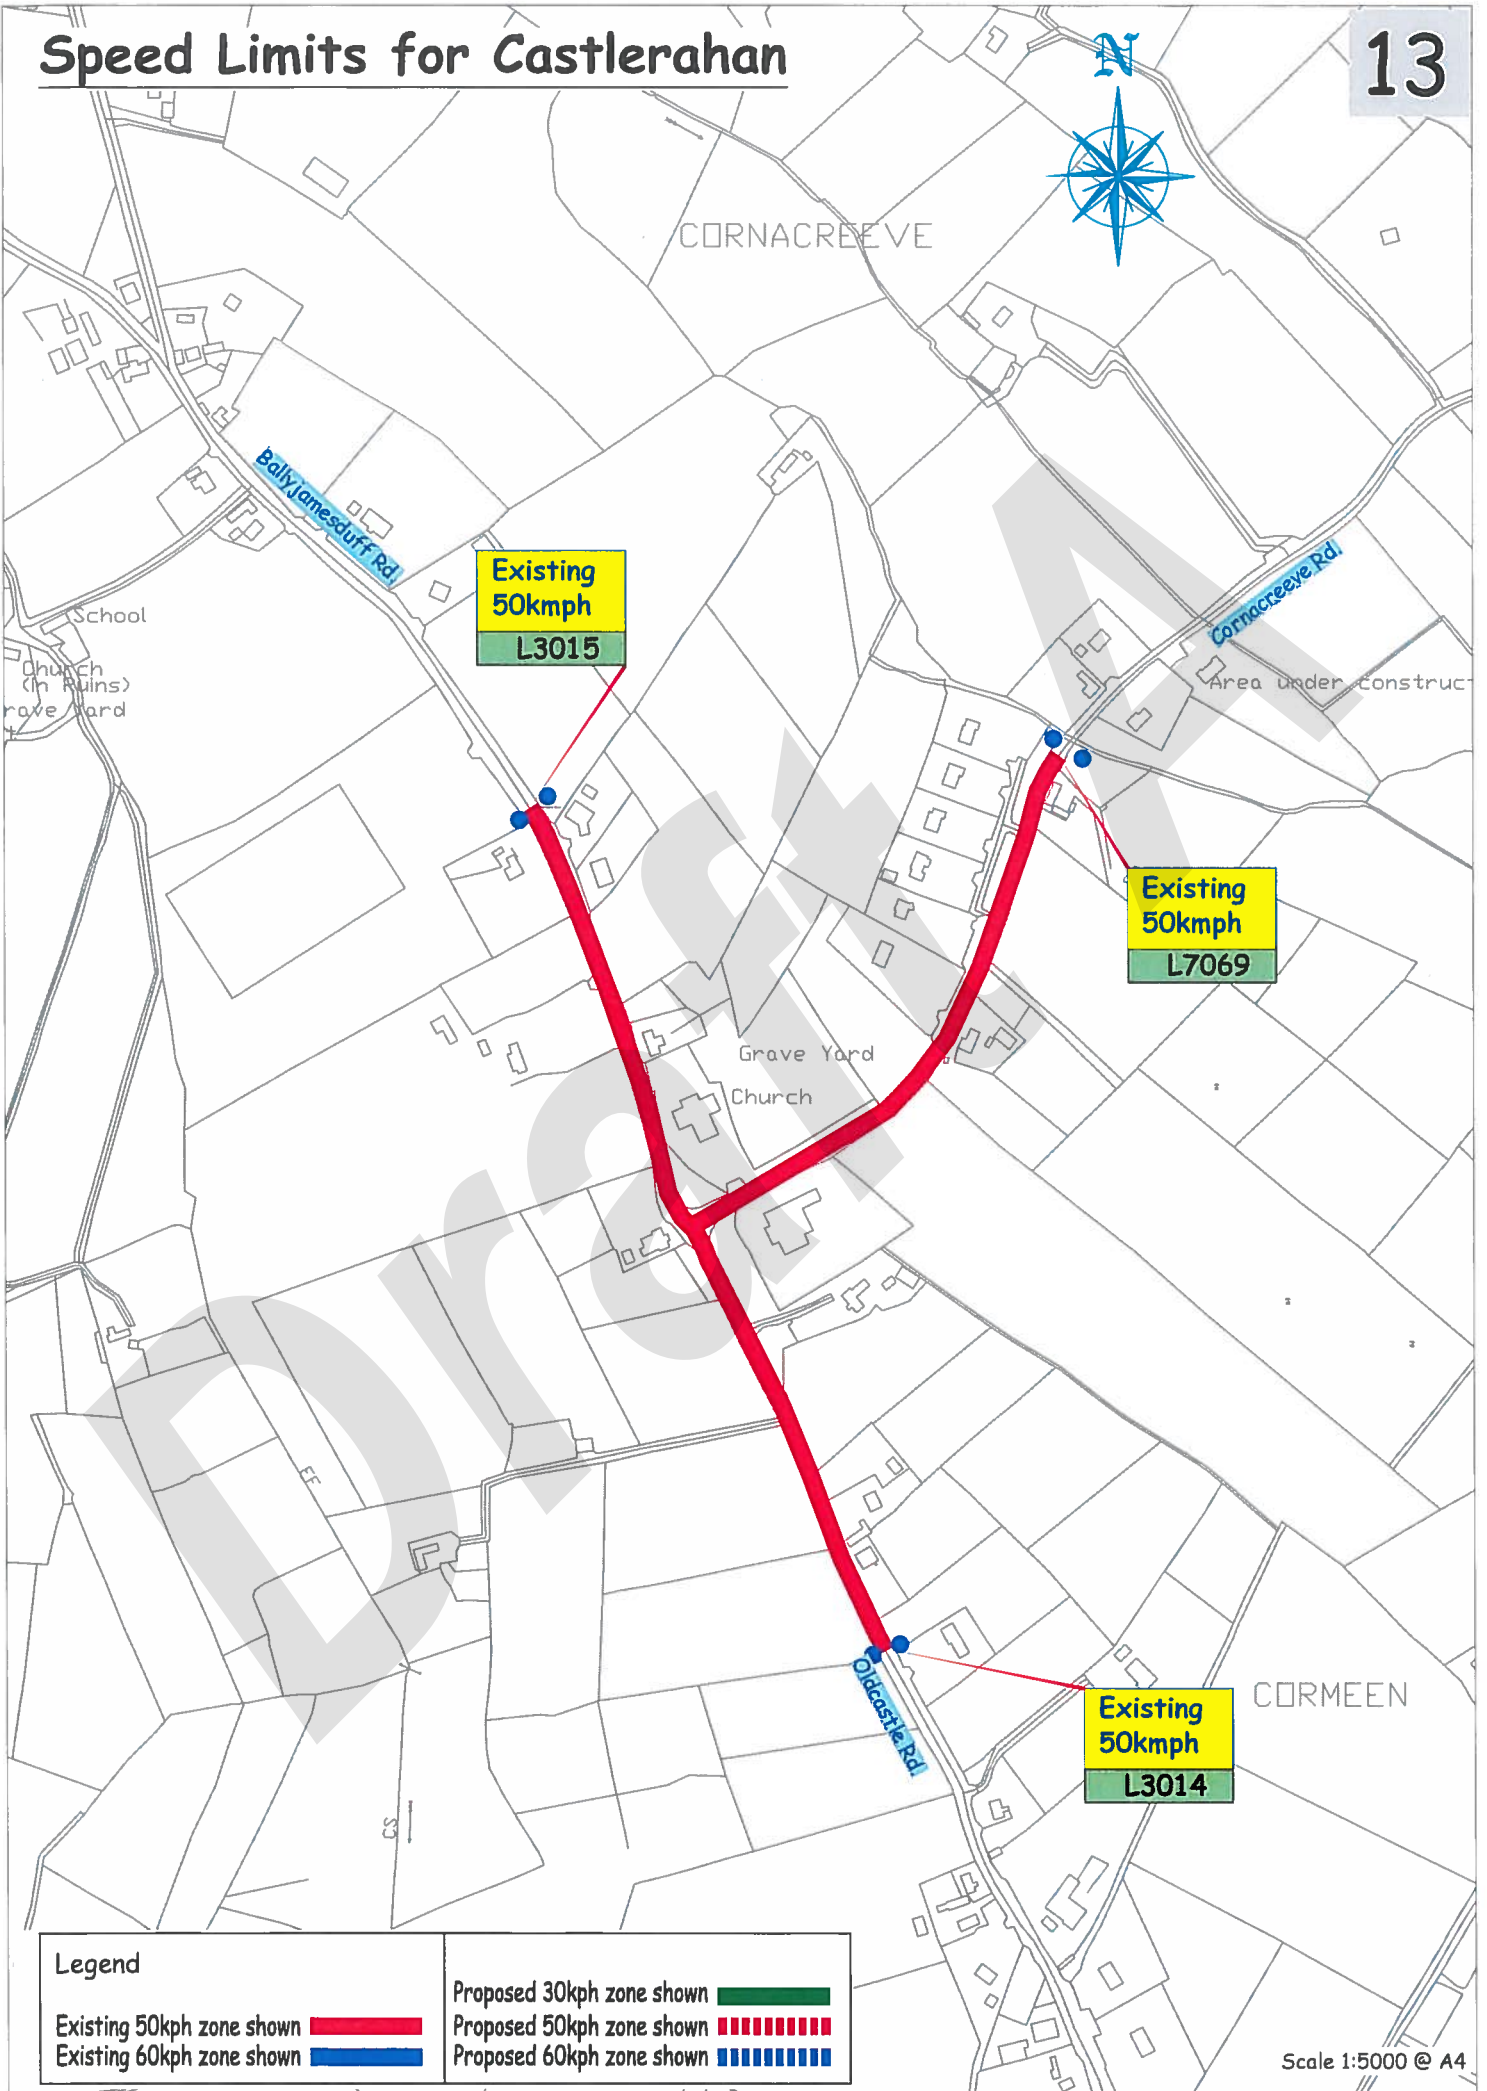

Speed Limits for Castlerahan

Legend	
Existing 50kph zone shown	Proposed 30kph zone shown
Existing 60kph zone shown	Proposed 50kph zone shown
	Proposed 60kph zone shown