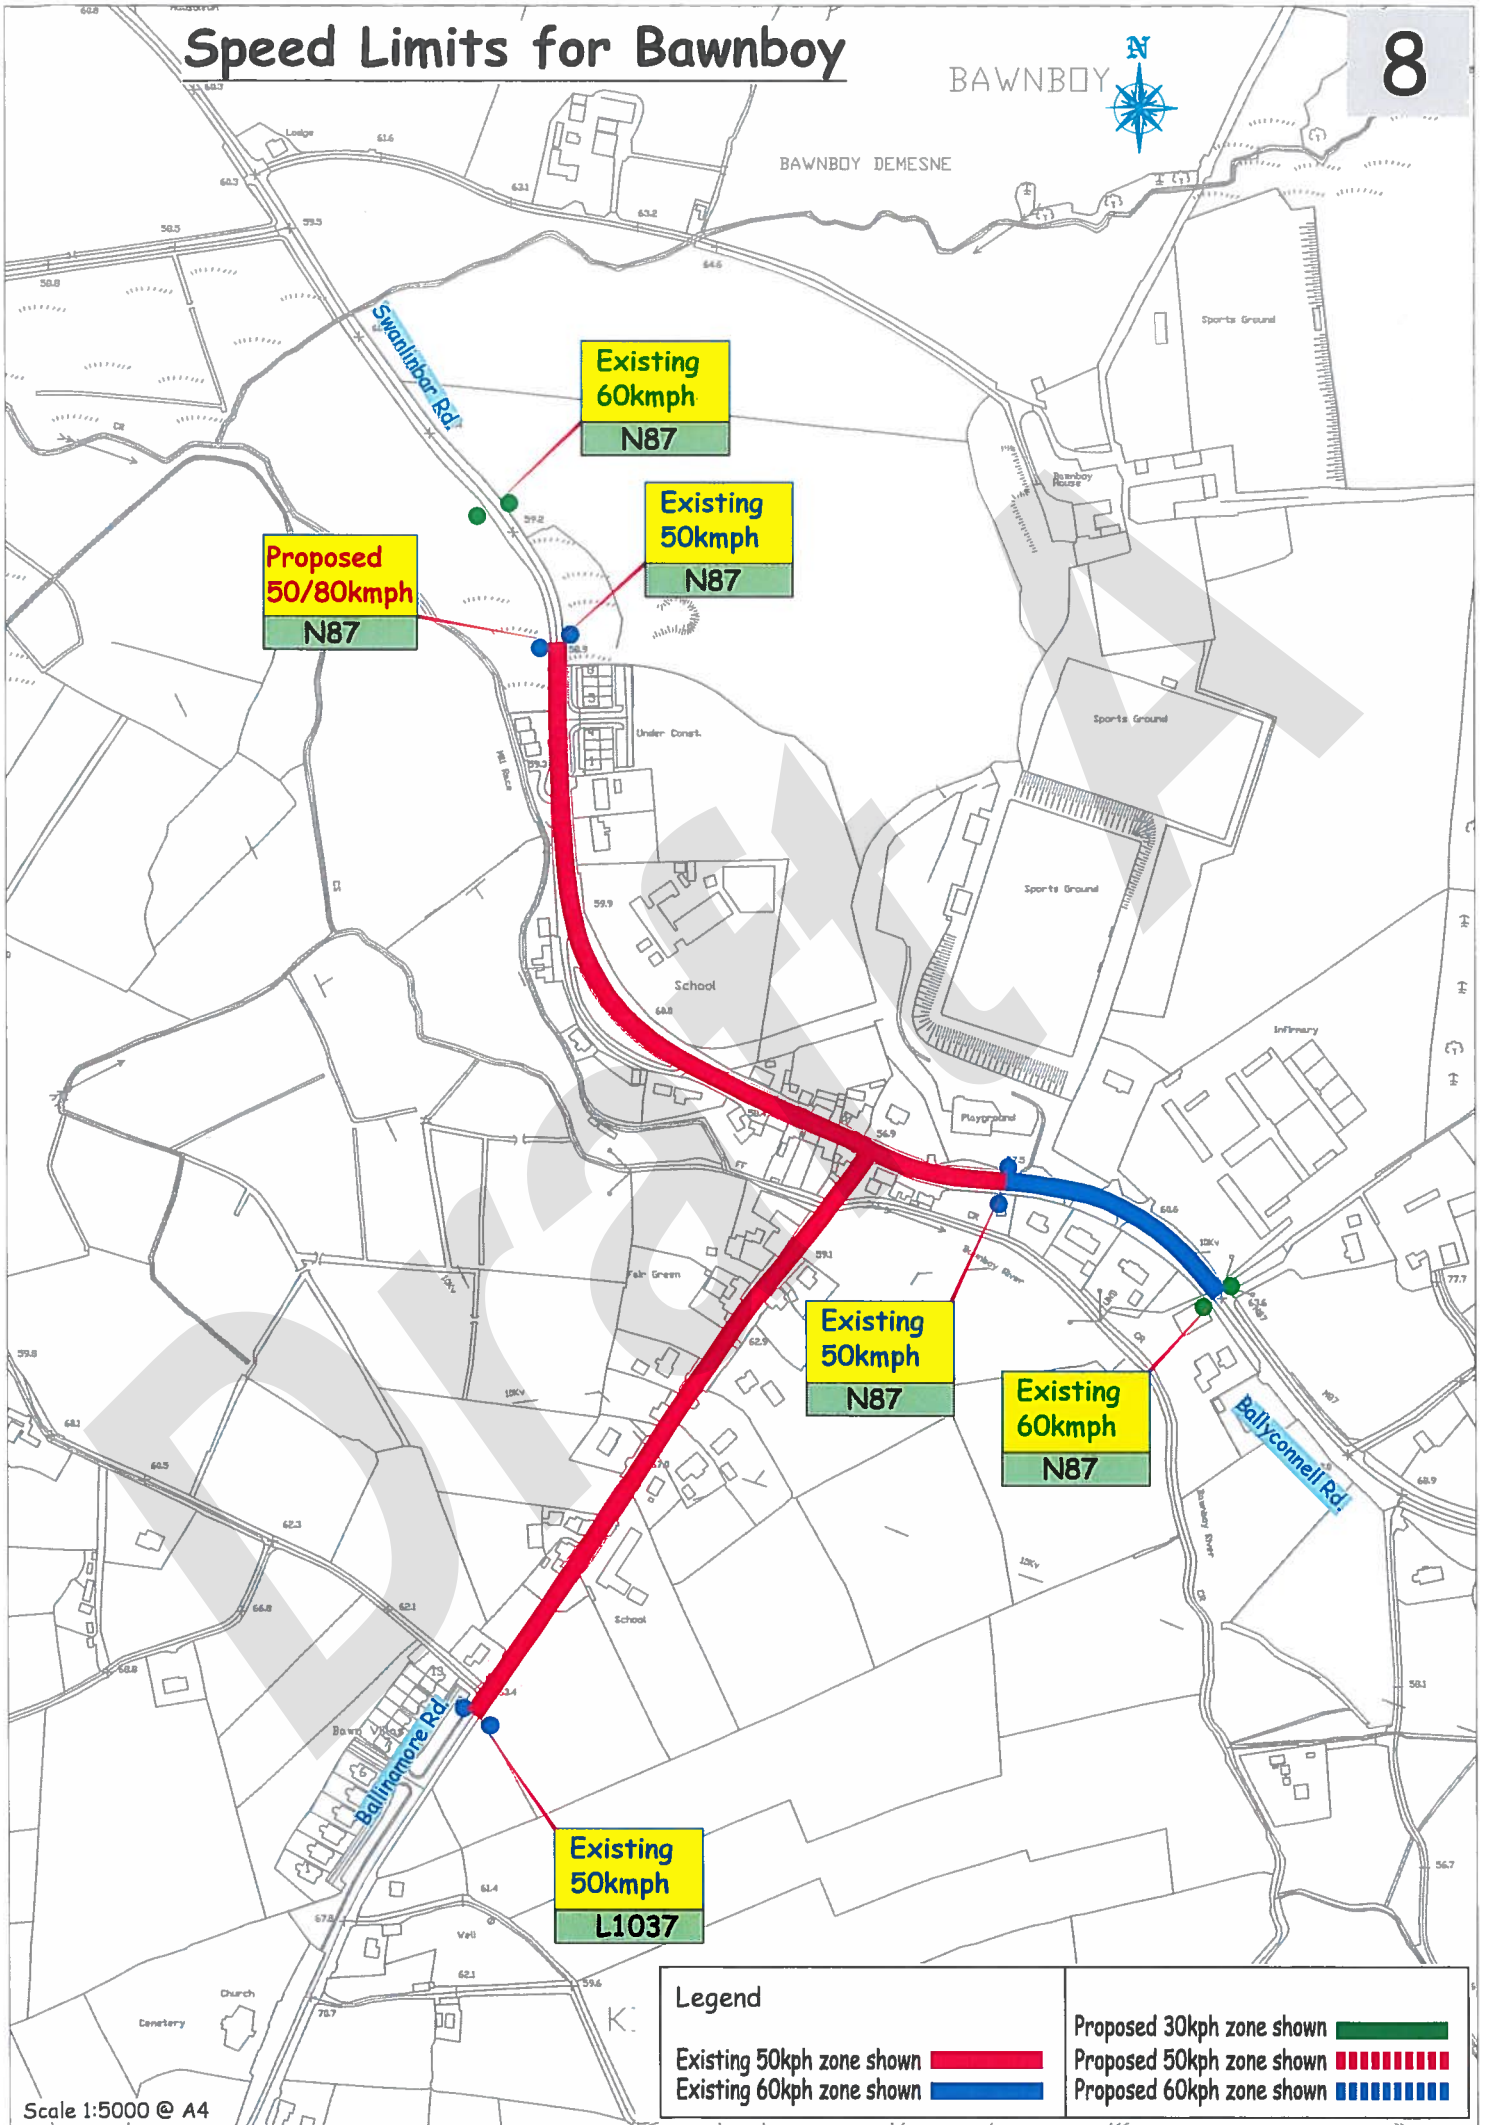

Speed Limits for Bawnboy

BAWNBOY

8