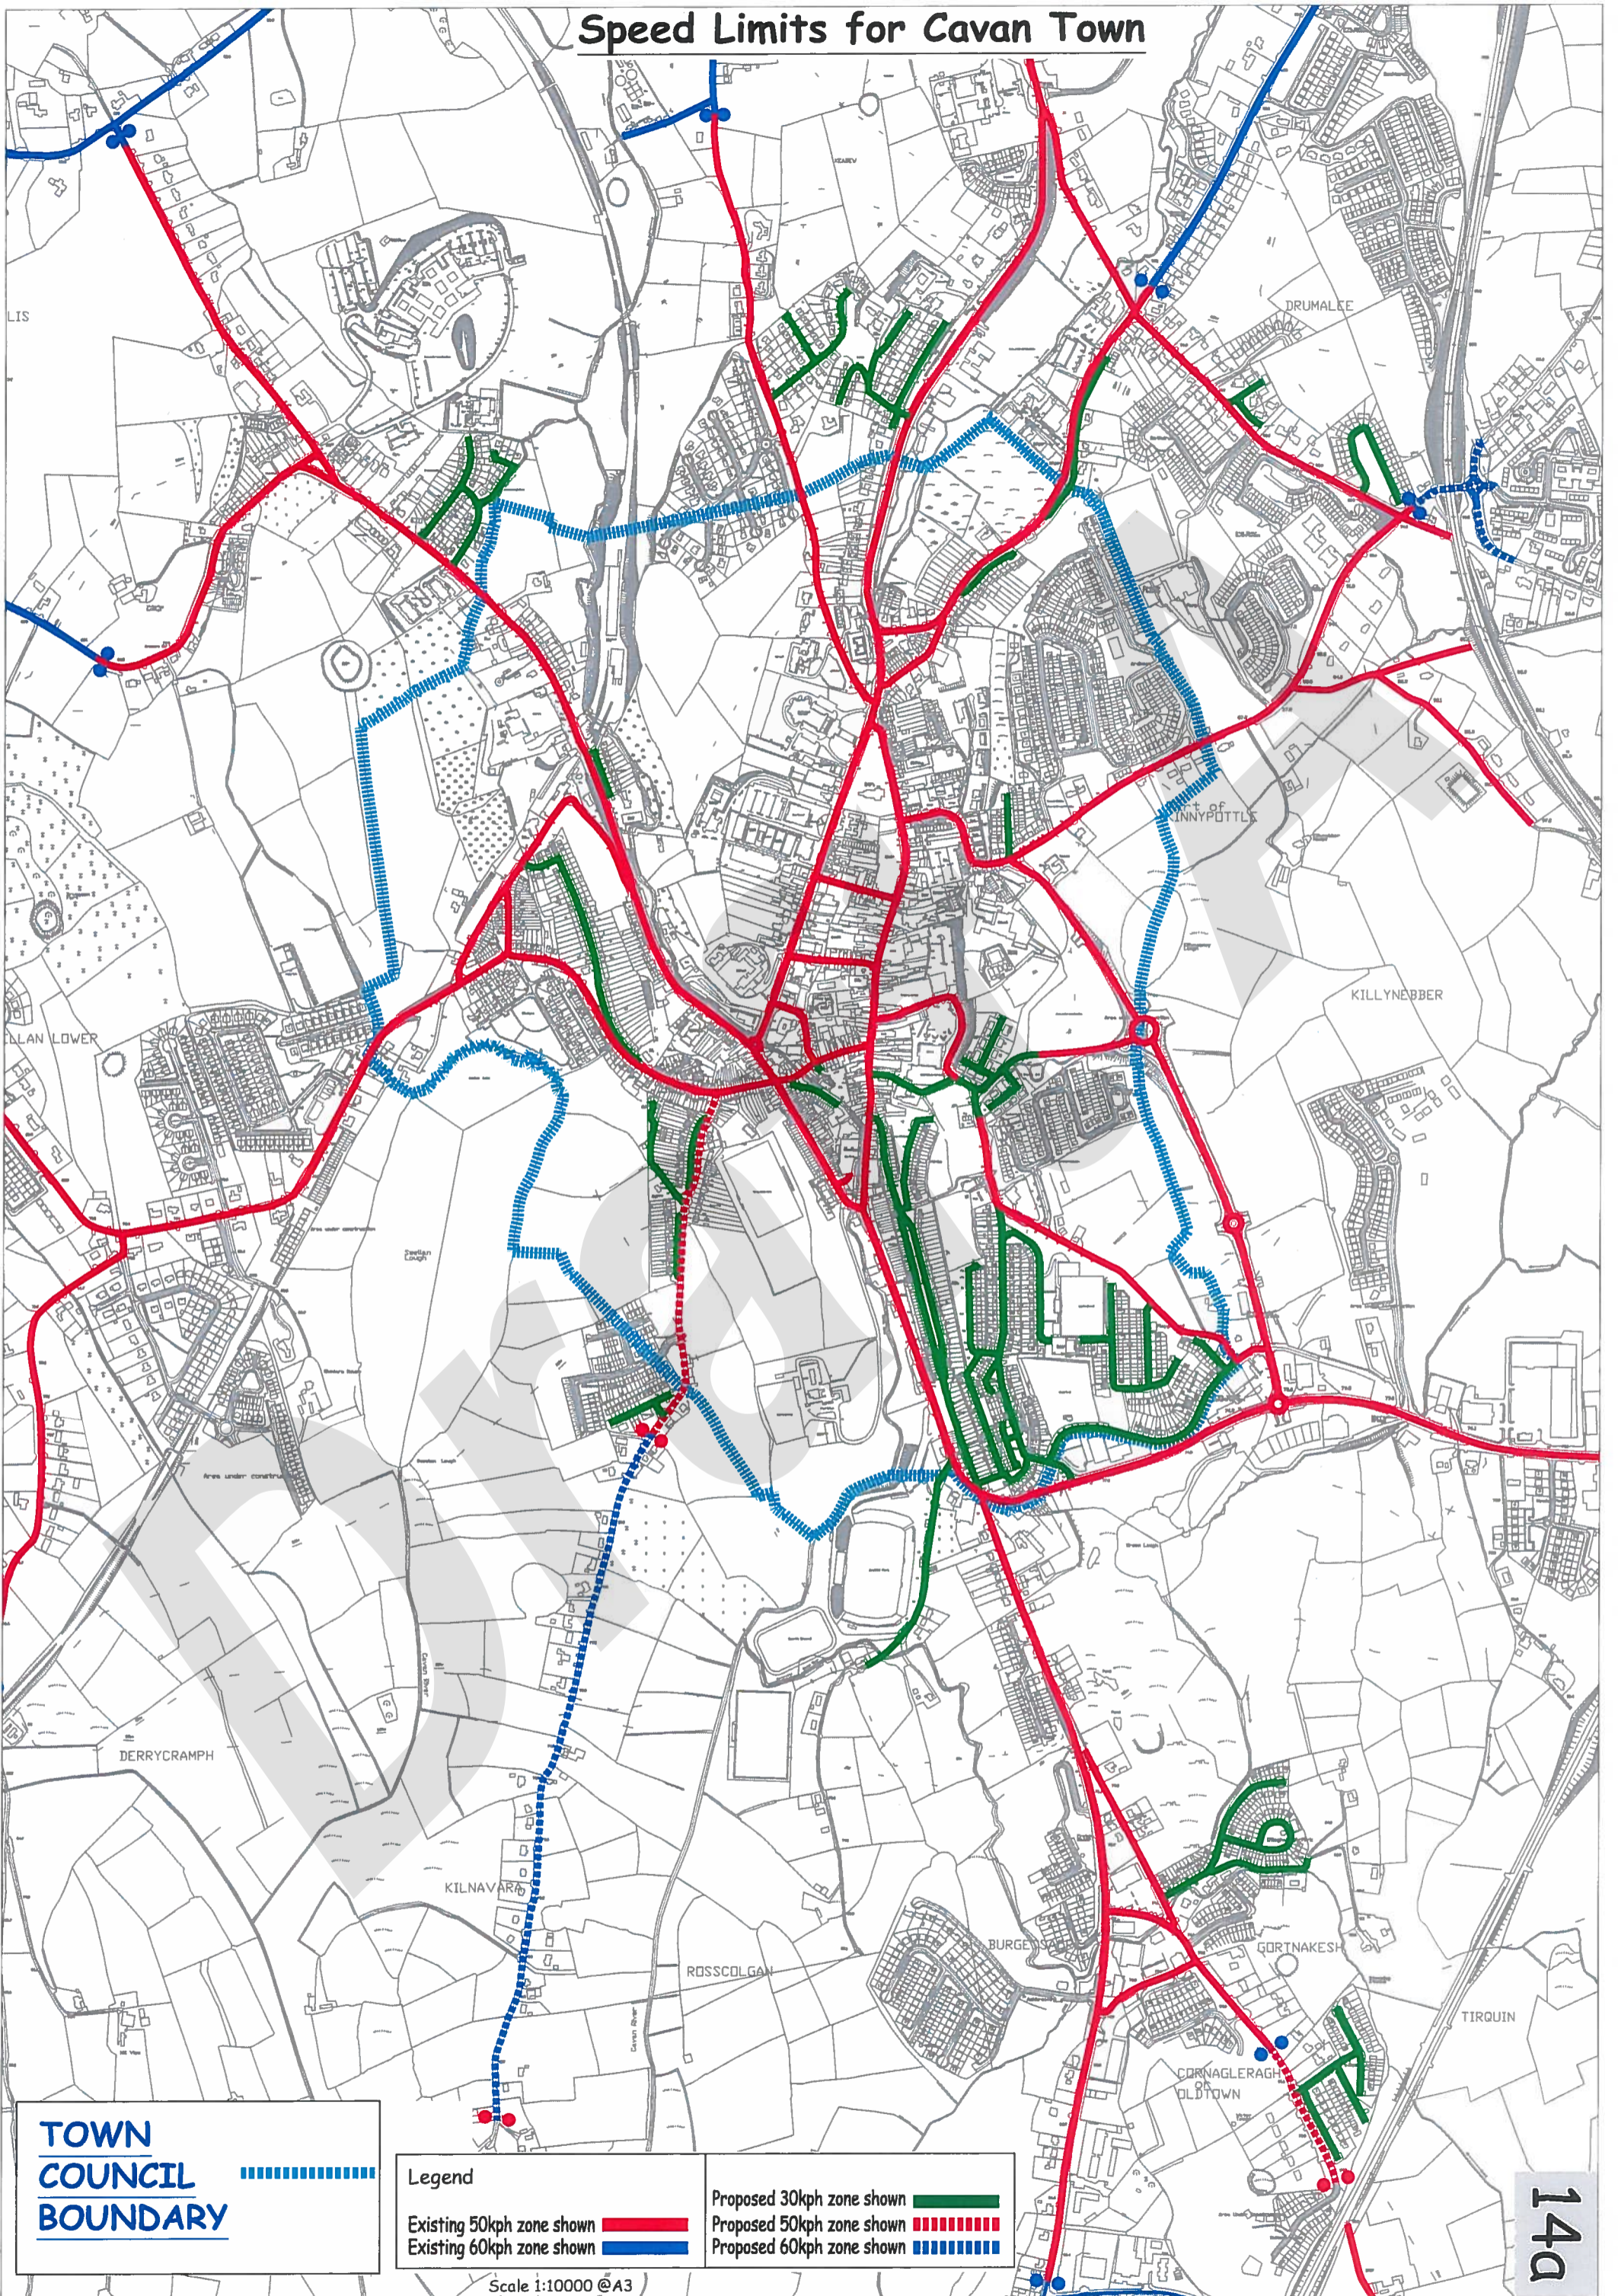

Speed Limits for Cavan Town

TOWN COUNCIL BOUNDARY

Legend	
Existing 50kph zone shown	
Existing 60kph zone shown	
Proposed 30kph zone shown	
Proposed 50kph zone shown	
Proposed 60kph zone shown	

Scale 1:10000 @A3