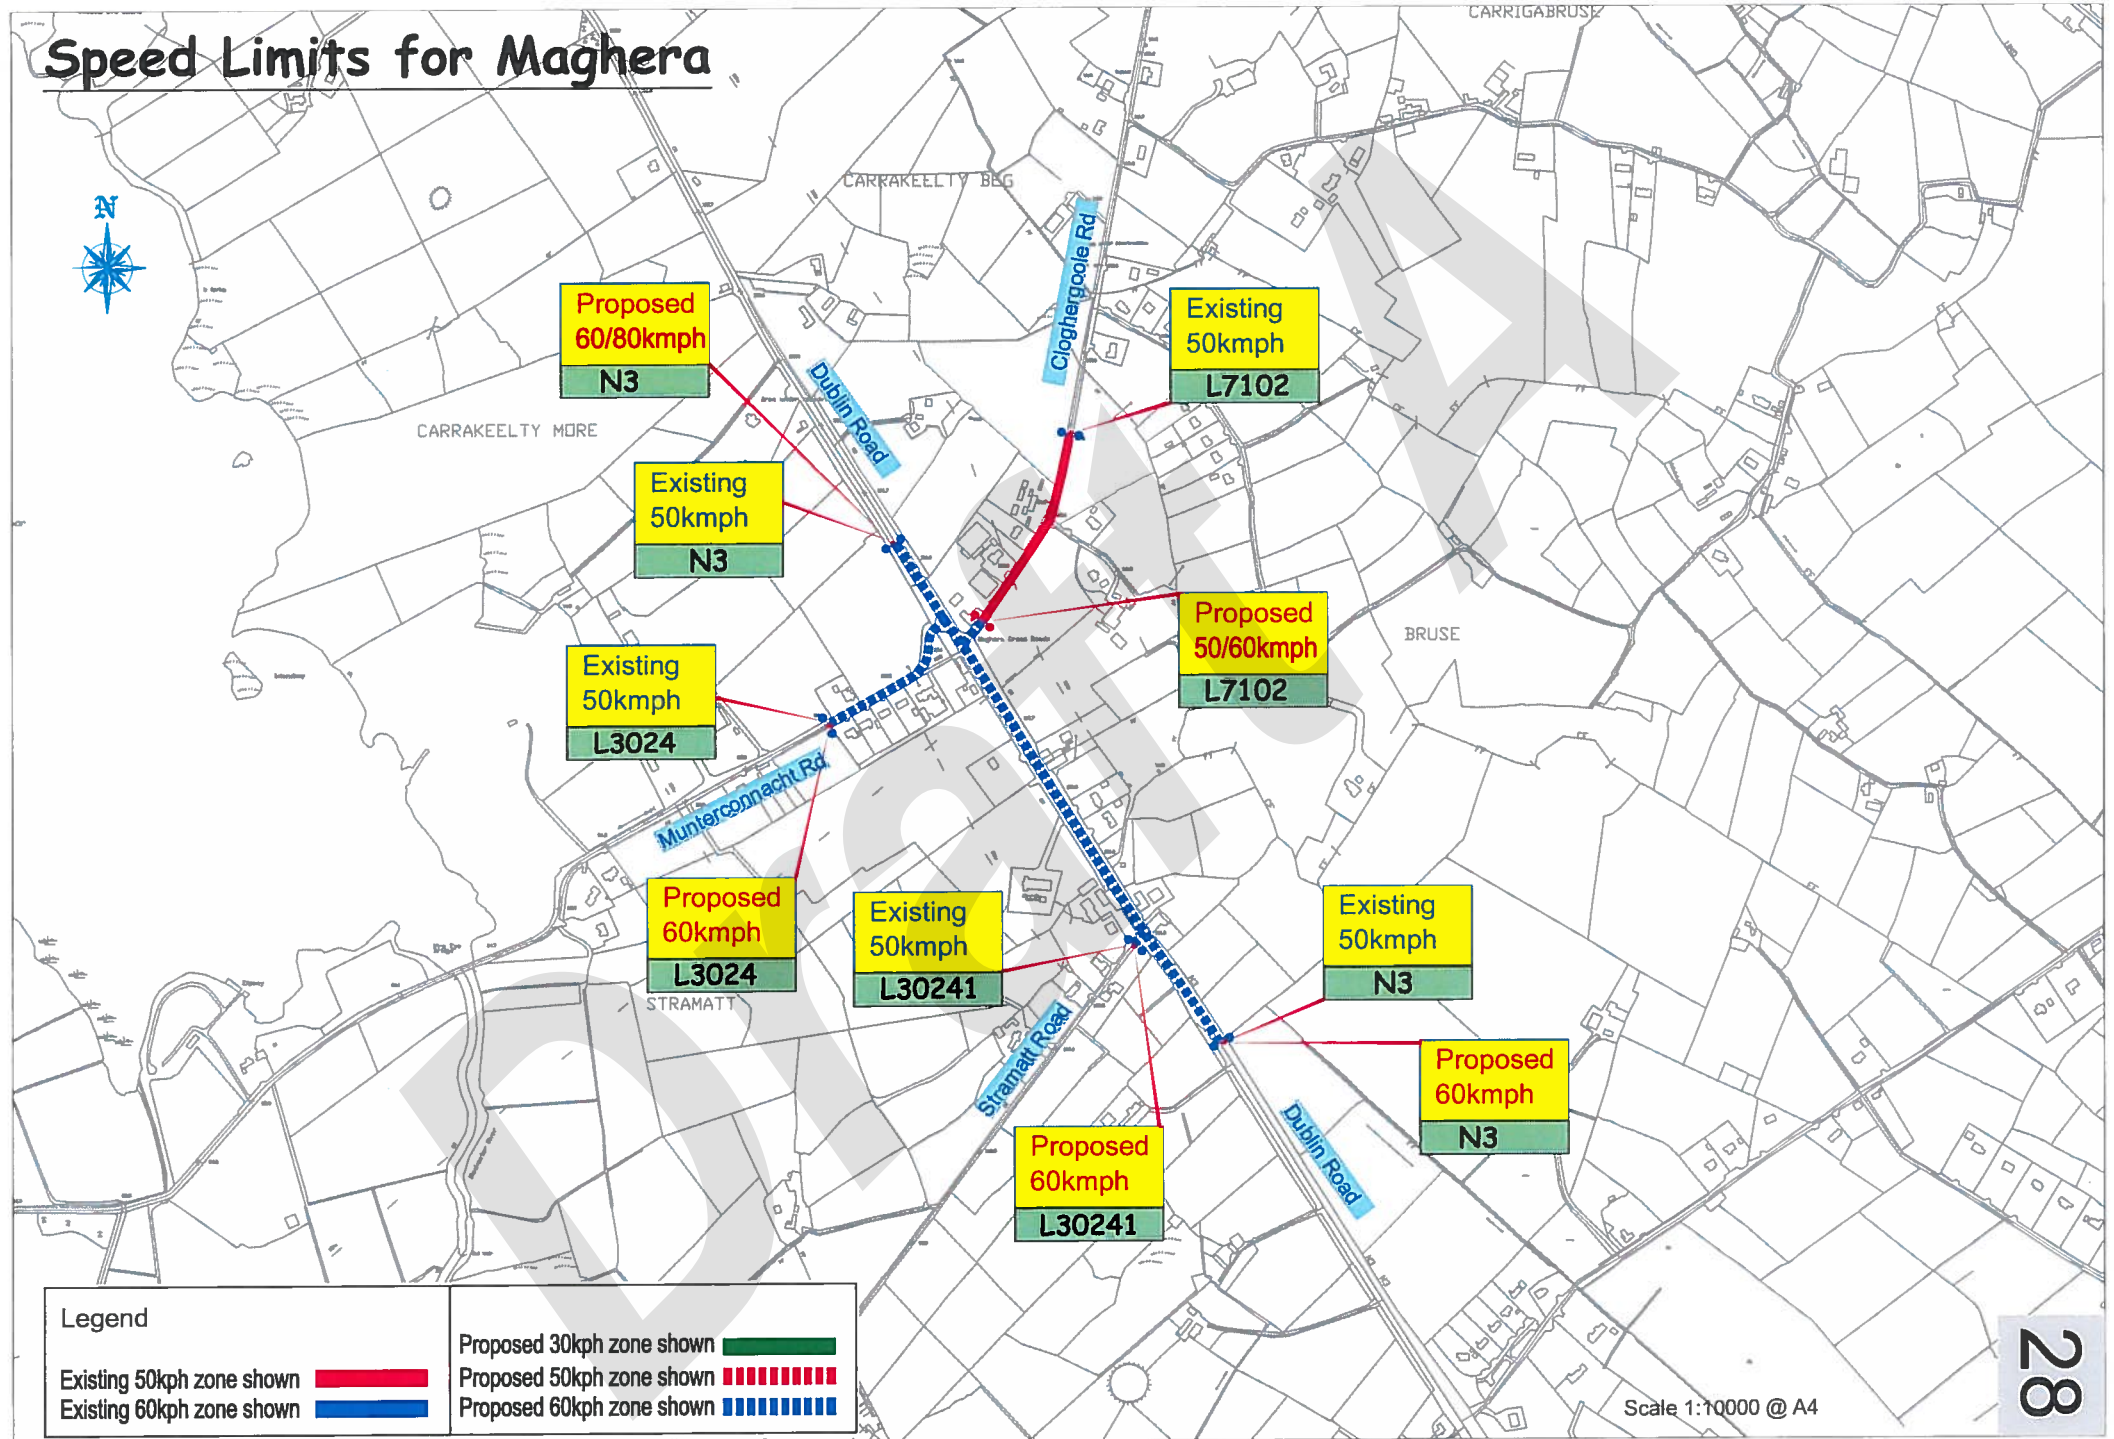

Scale 1:10000 @ A4

Speed Limits for Kilnaleck

Legend	
Existing 50kph zone shown	Proposed 30kph zone shown
Existing 60kph zone shown	Proposed 50kph zone shown
	Proposed 60kph zone shown

Speed Limits for Kingscourt

Legend	
Existing 50kph zone shown	Proposed 30kph zone shown
Existing 60kph zone shown	Proposed 50kph zone shown
	Proposed 60kph zone shown

Speed Limits for Lavey

Speed Limits for Maghera

Scale 1:10000 @ A4