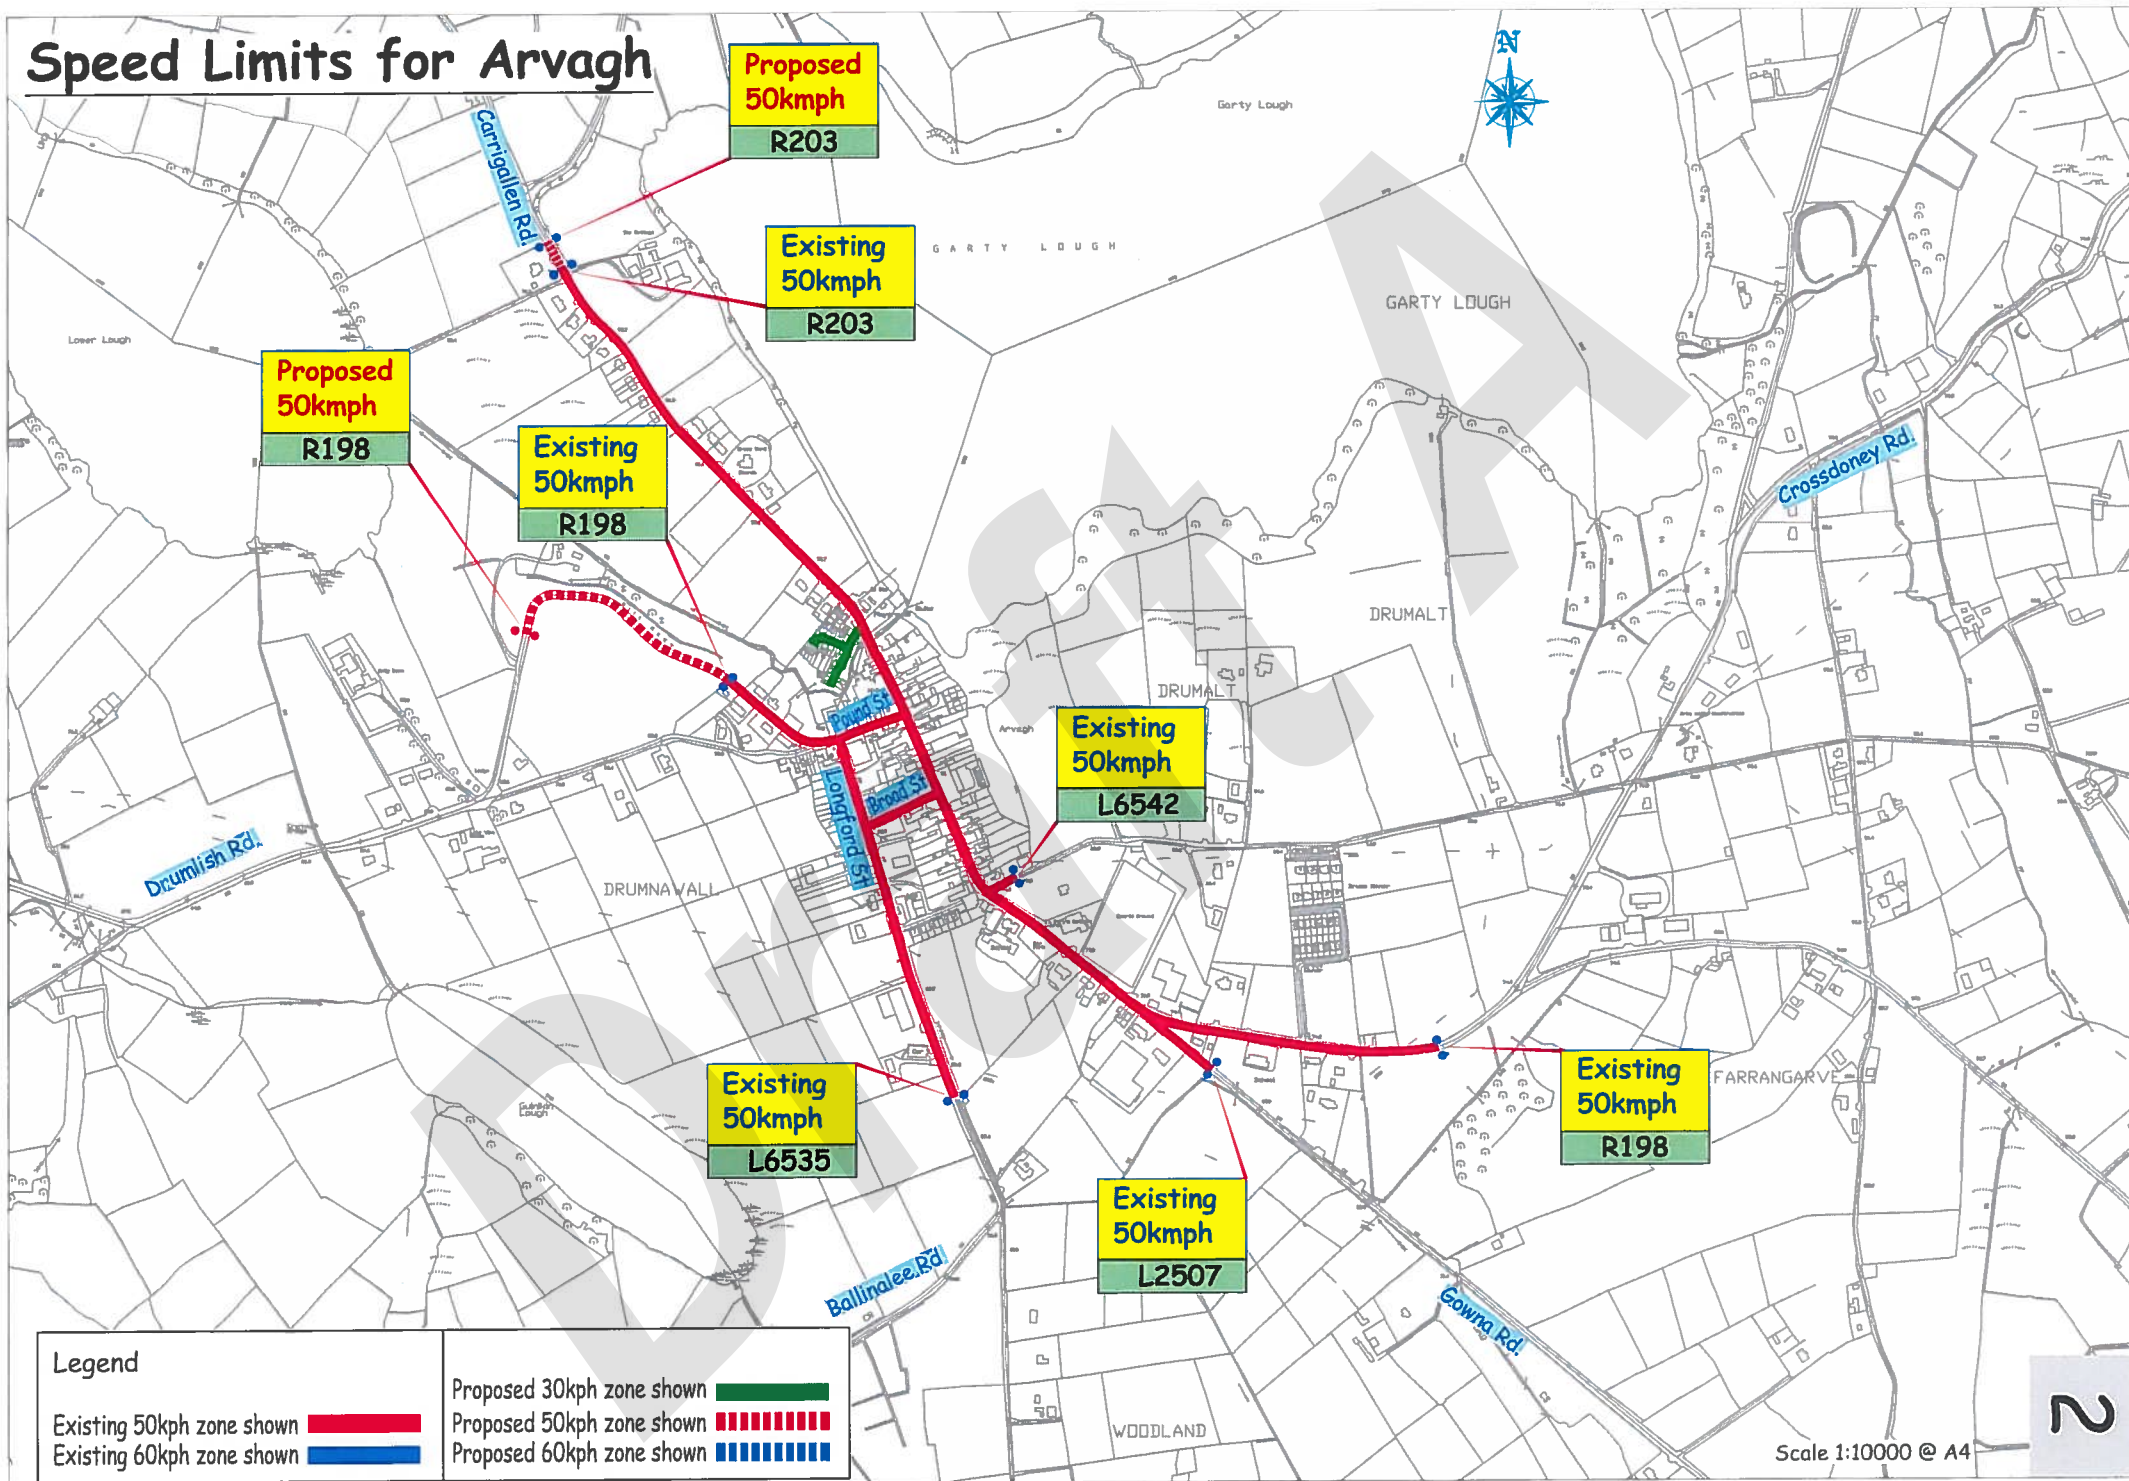

Speed Limits for Arvagh