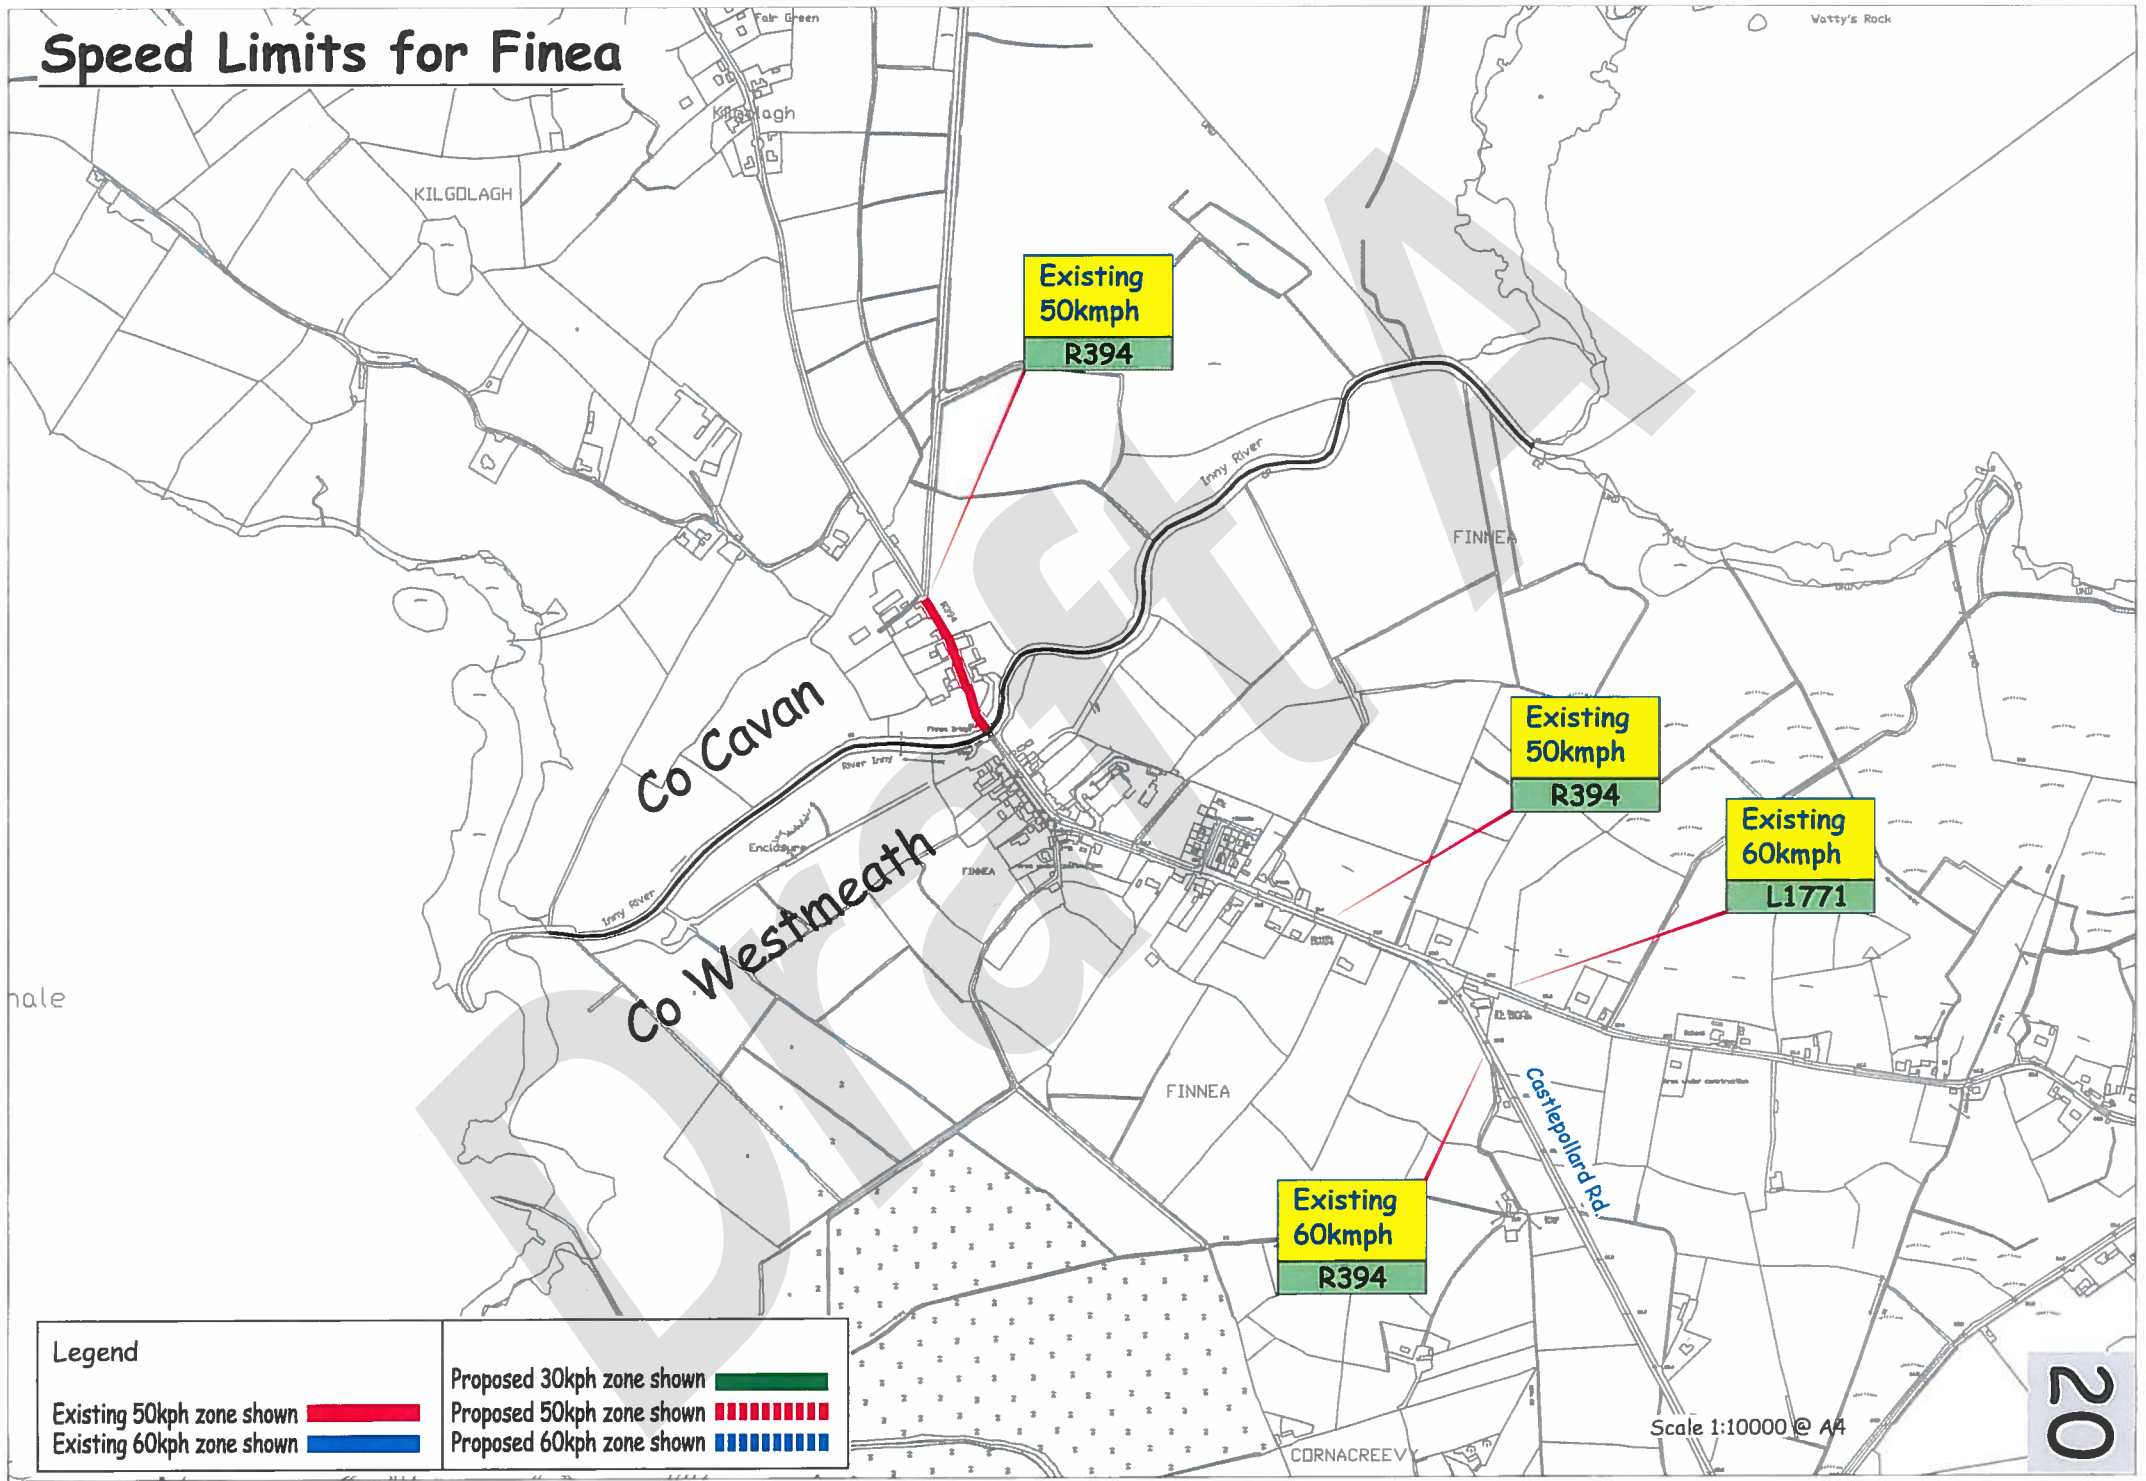

Speed Limits for Finnea

Scale 1:10000 @ A4