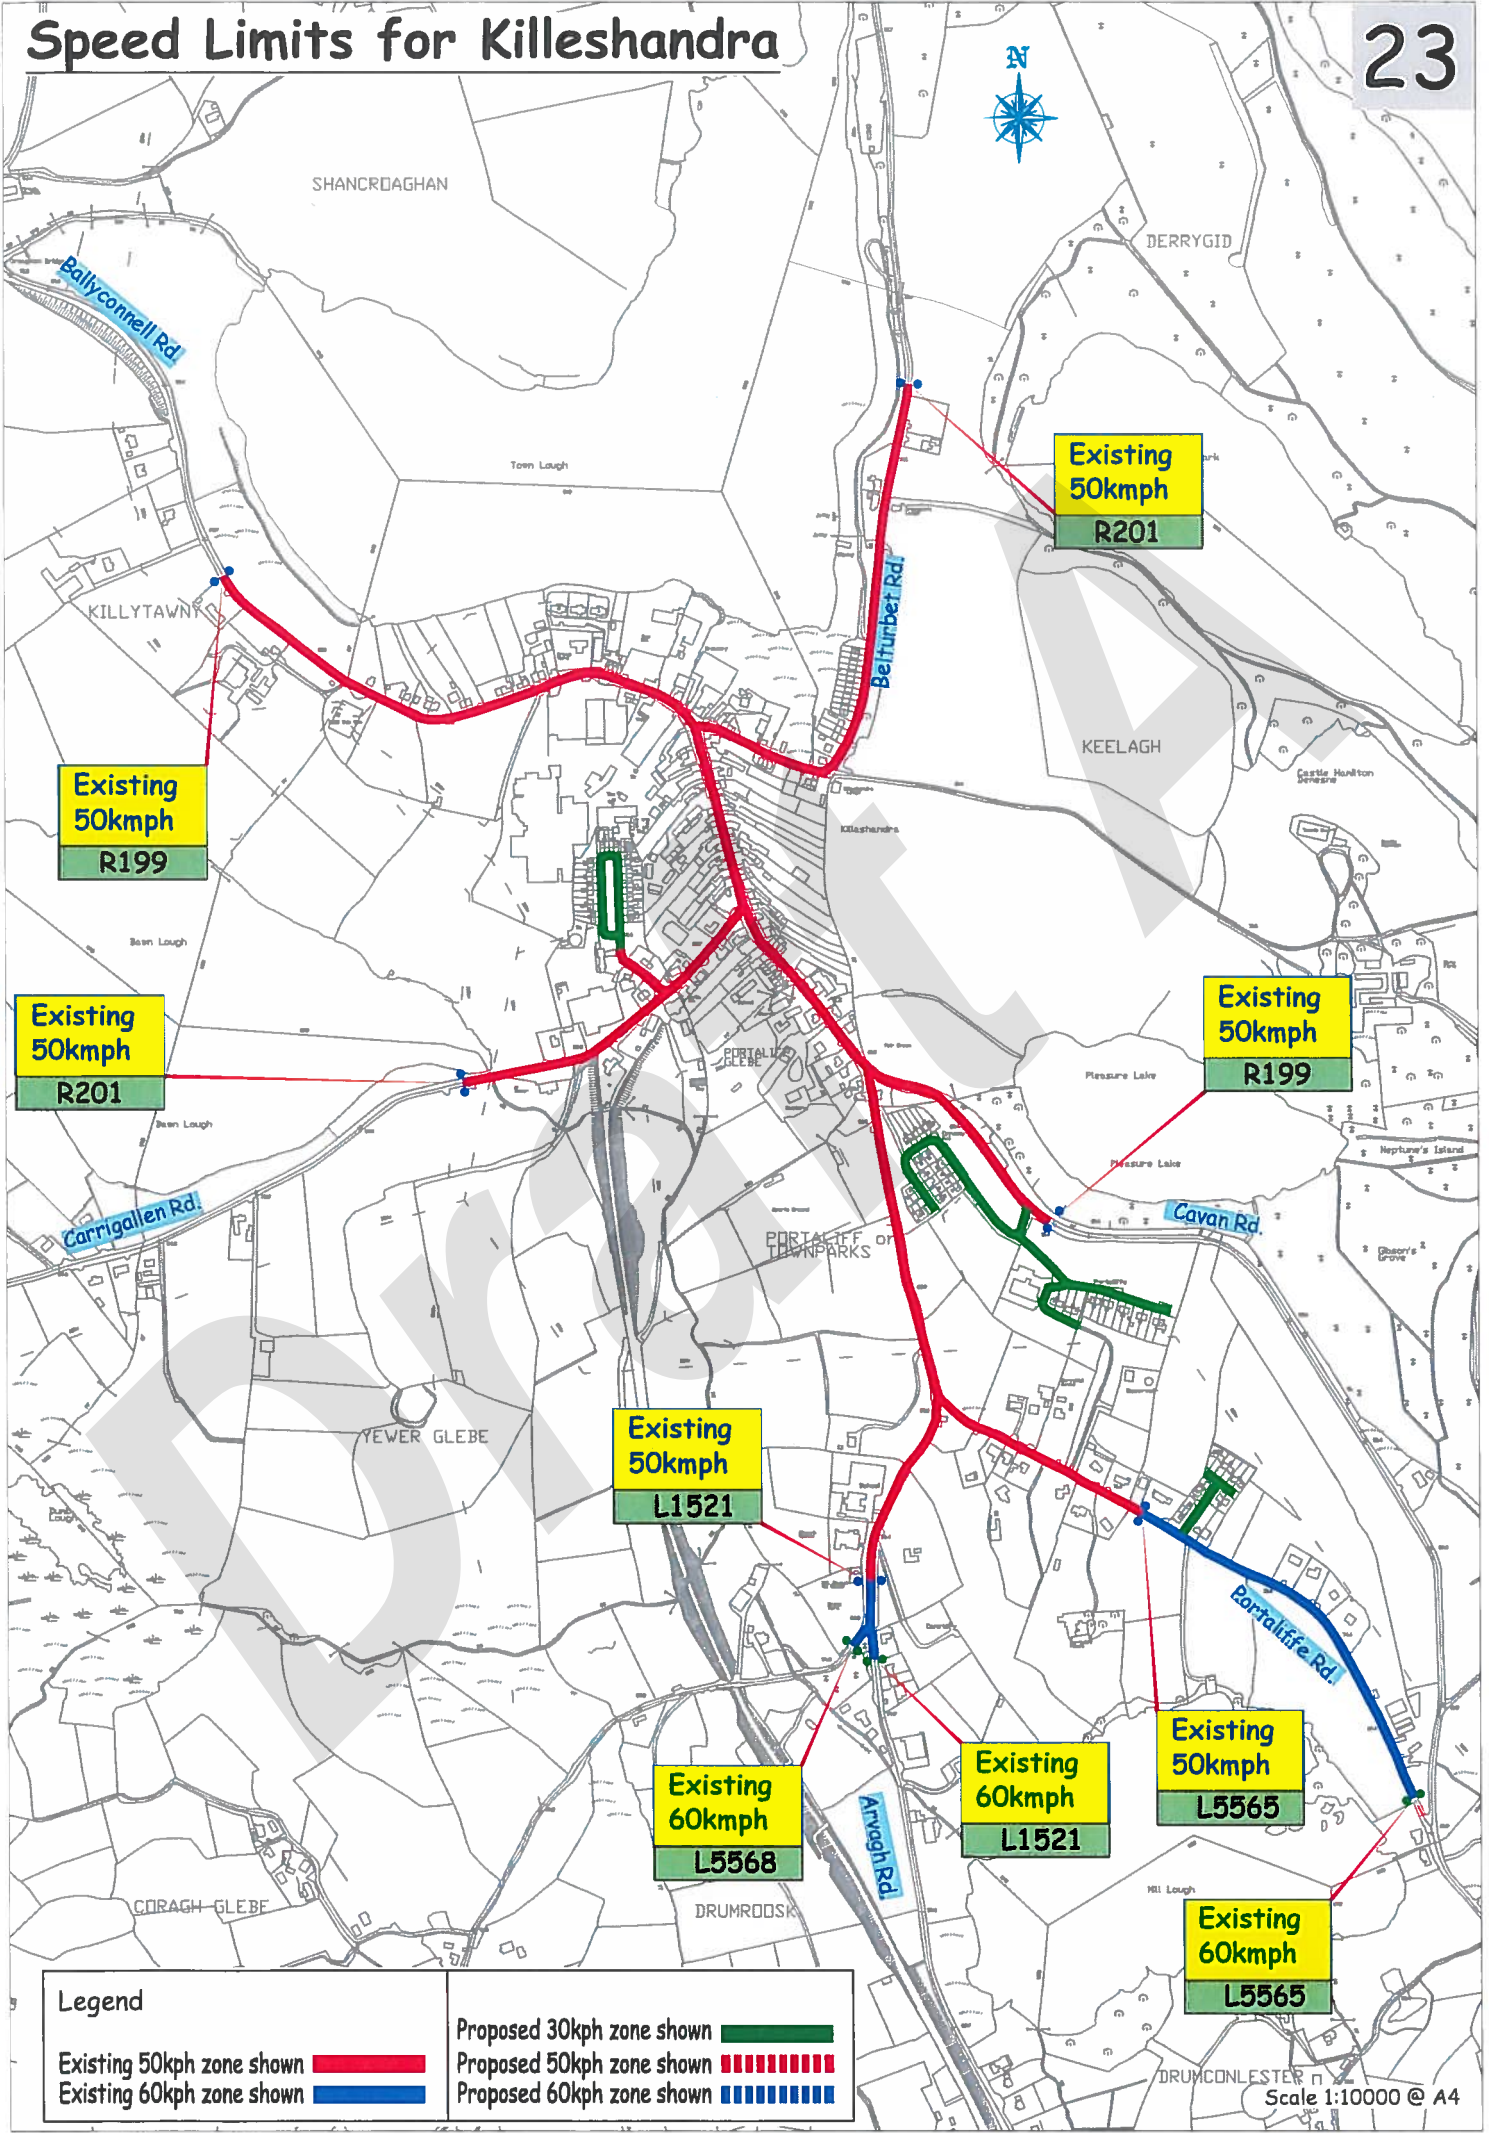

Speed Limits for Killeshandra

Legend	
Existing 50kph zone shown	Proposed 30kph zone shown
Existing 60kph zone shown	Proposed 50kph zone shown
	Proposed 60kph zone shown