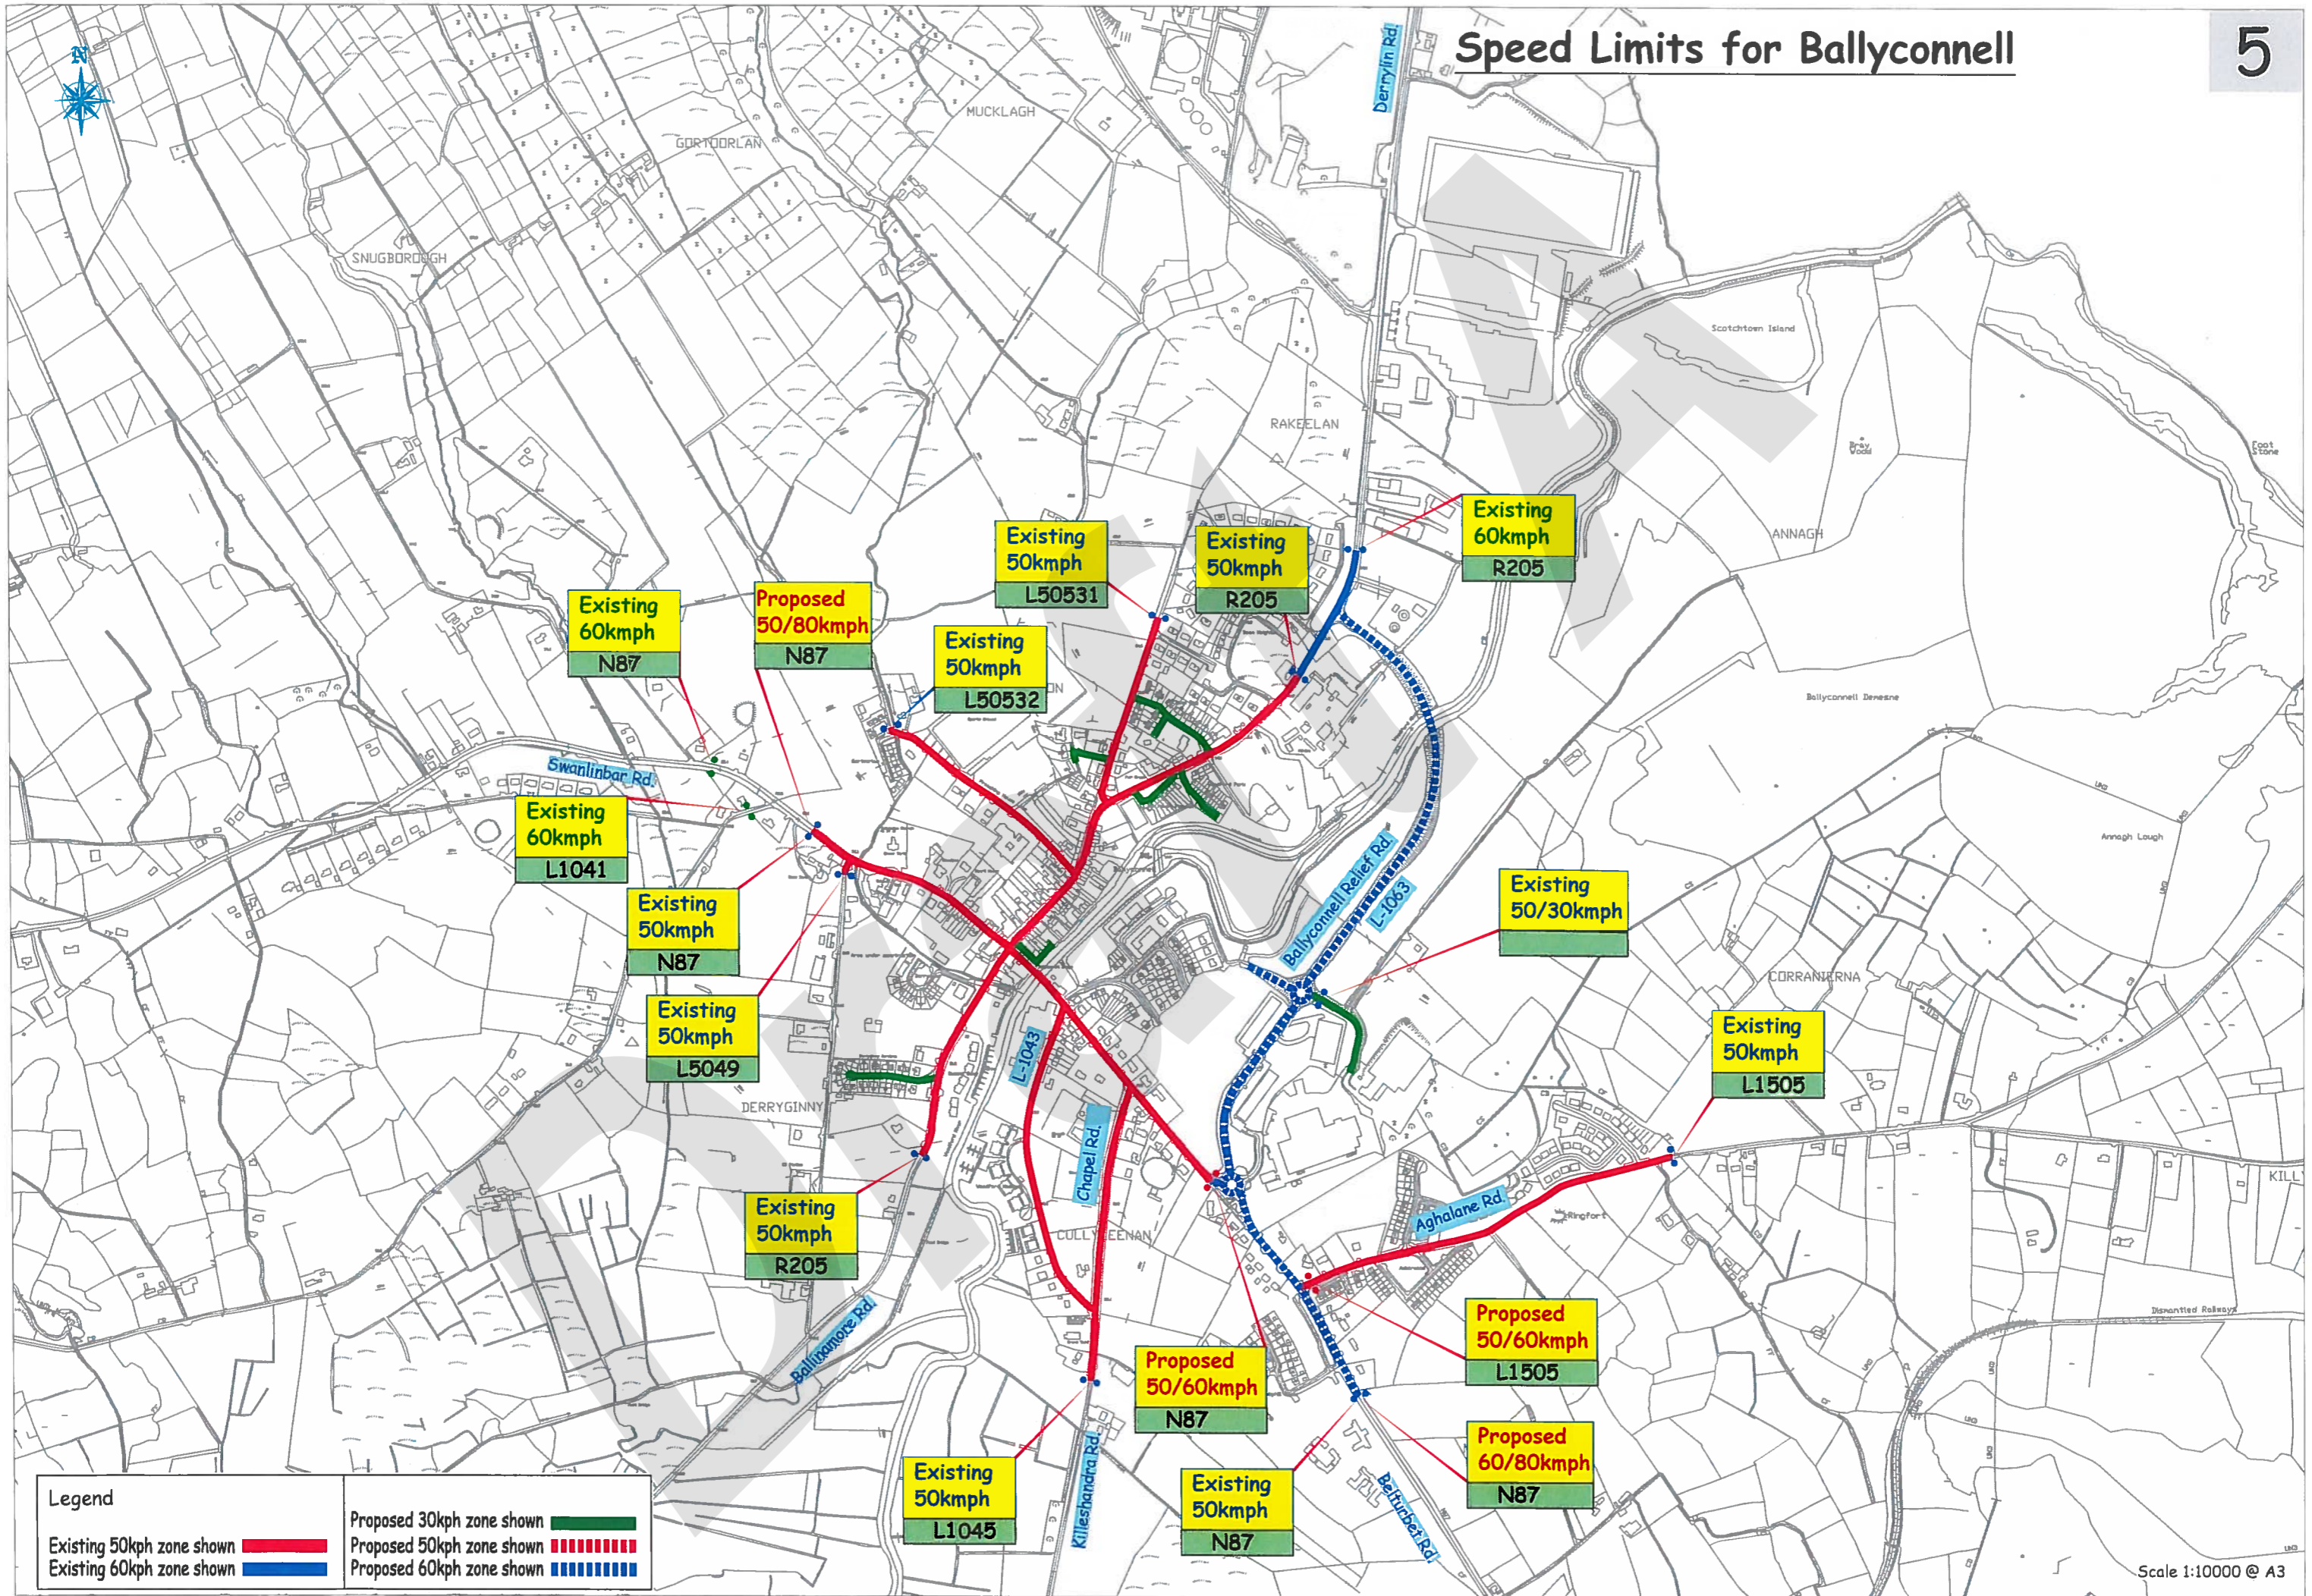

Speed Limits for Ballyconnell