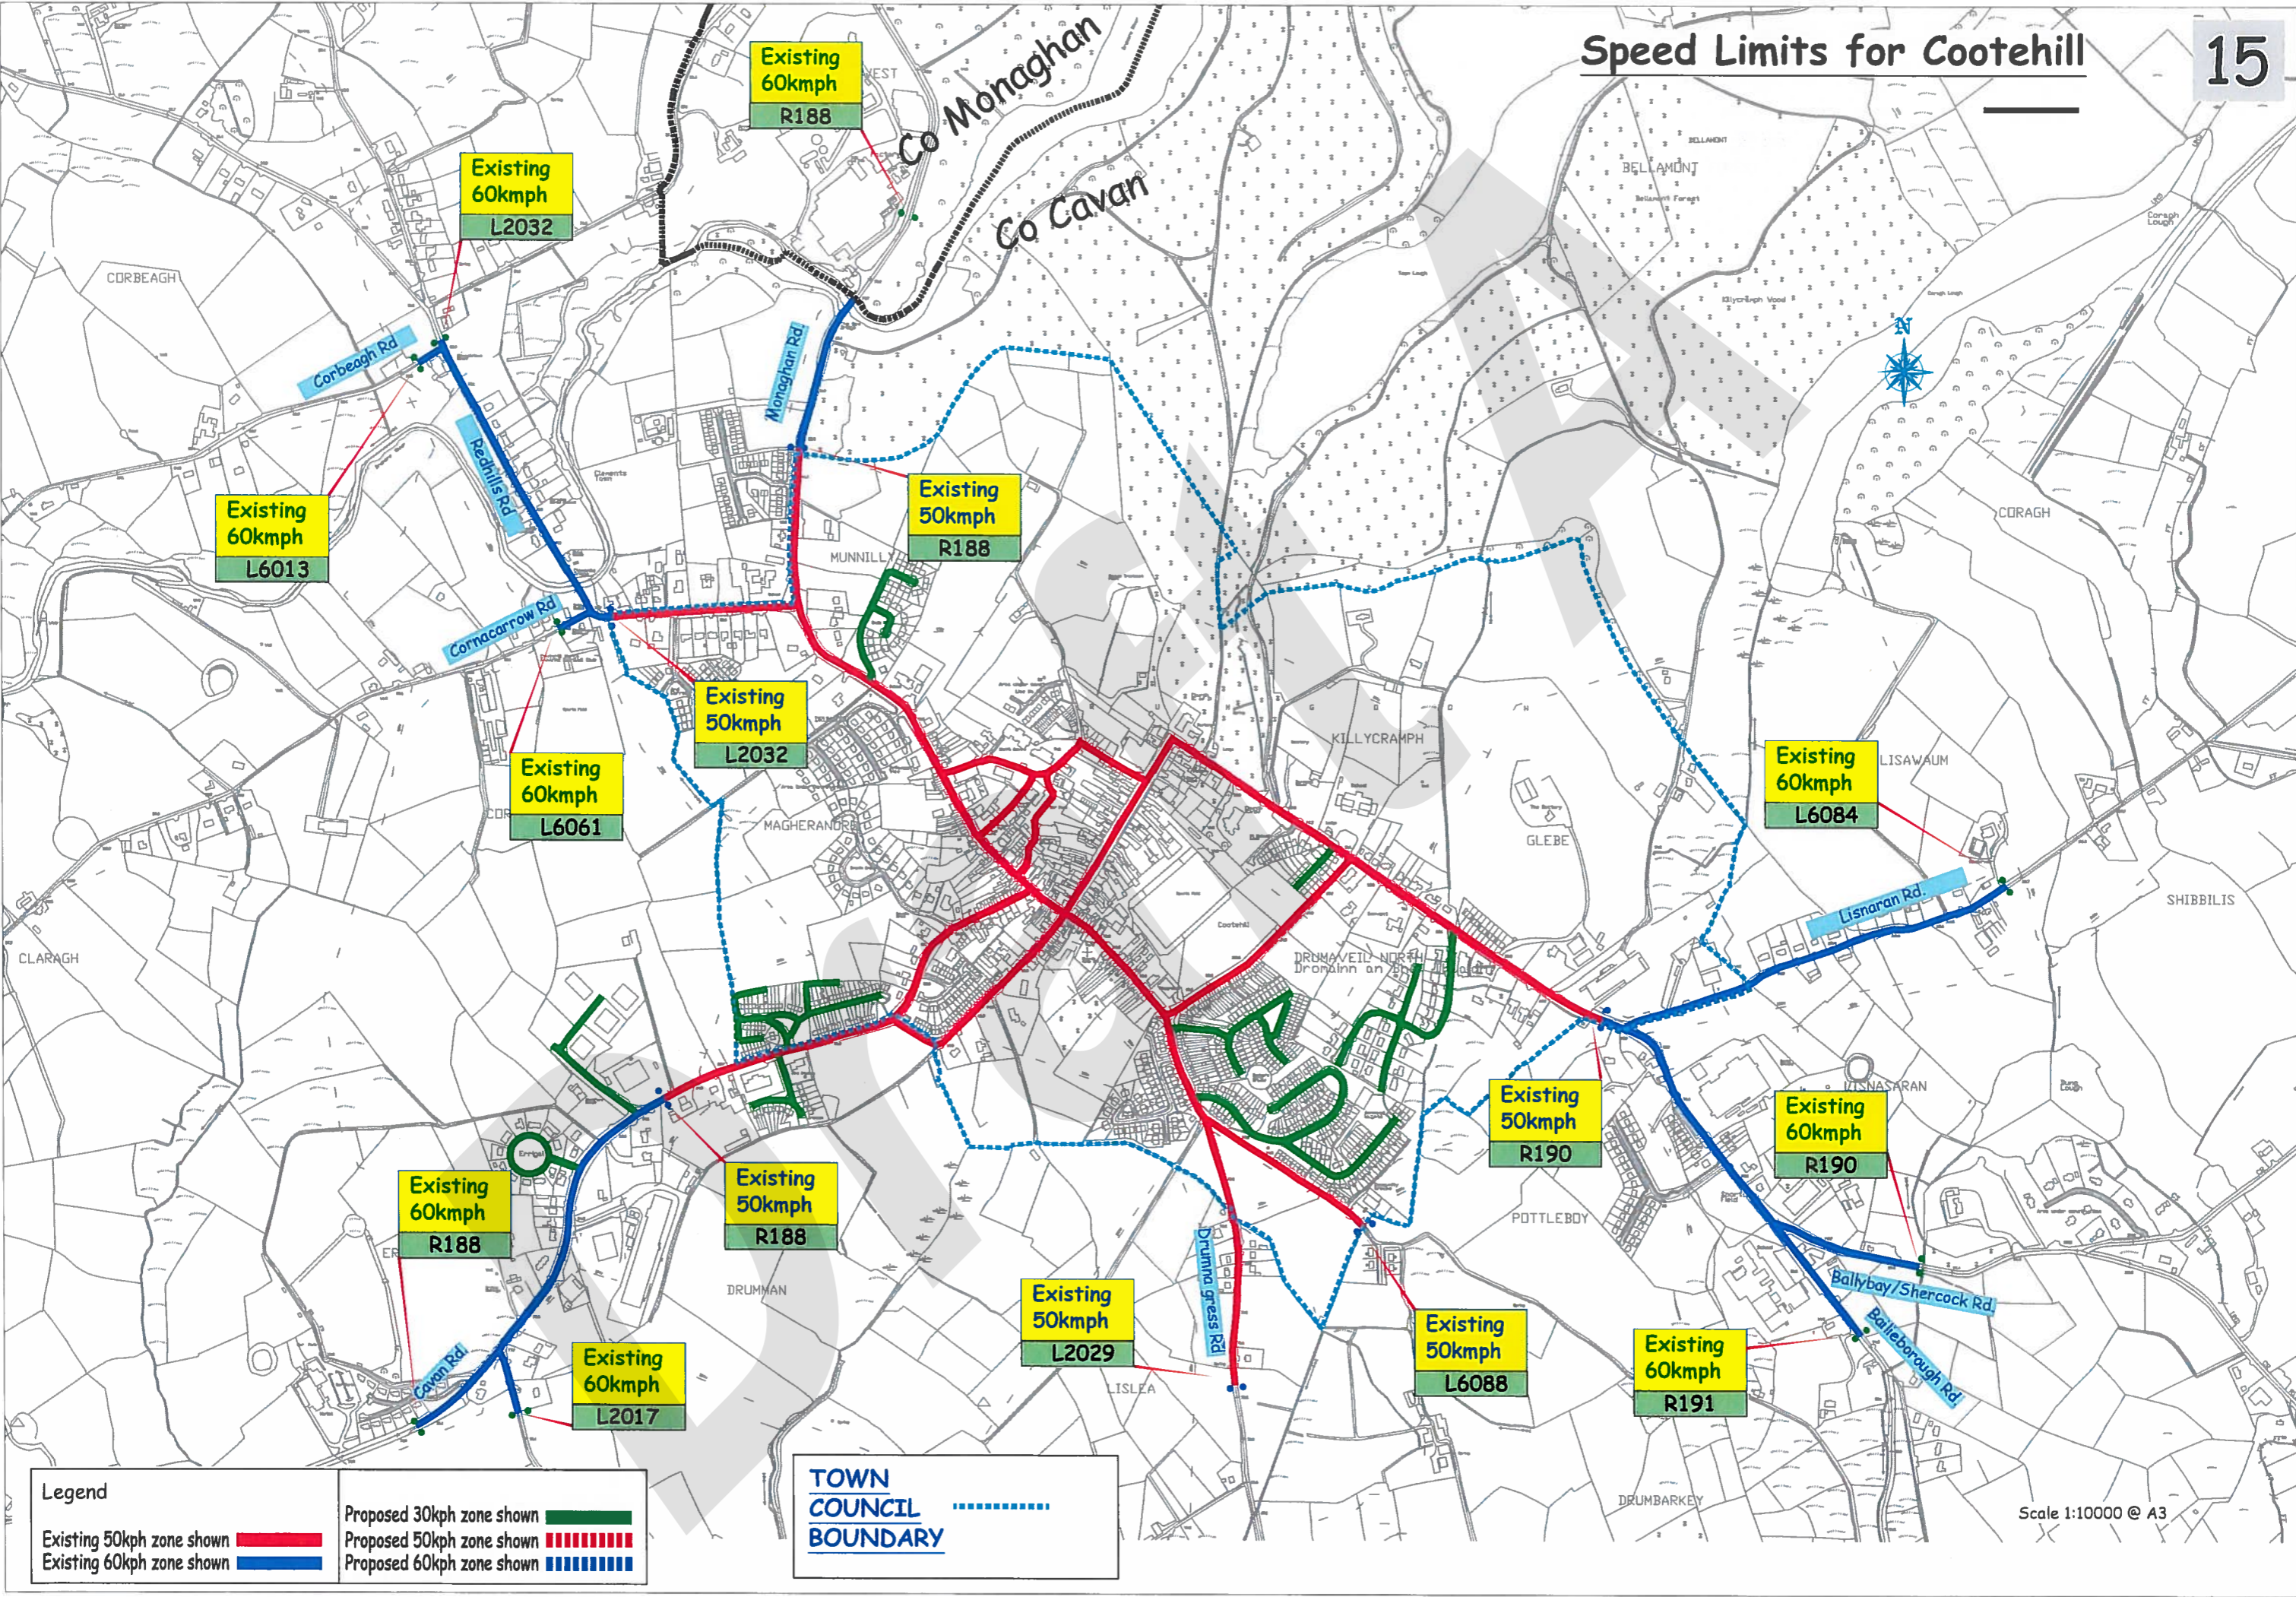

Legend	
Existing 50kph zone shown	Proposed 30kph zone shown
Existing 60kph zone shown	Proposed 50kph zone shown
	Proposed 60kph zone shown

TOWN COUNCIL BOUNDARY