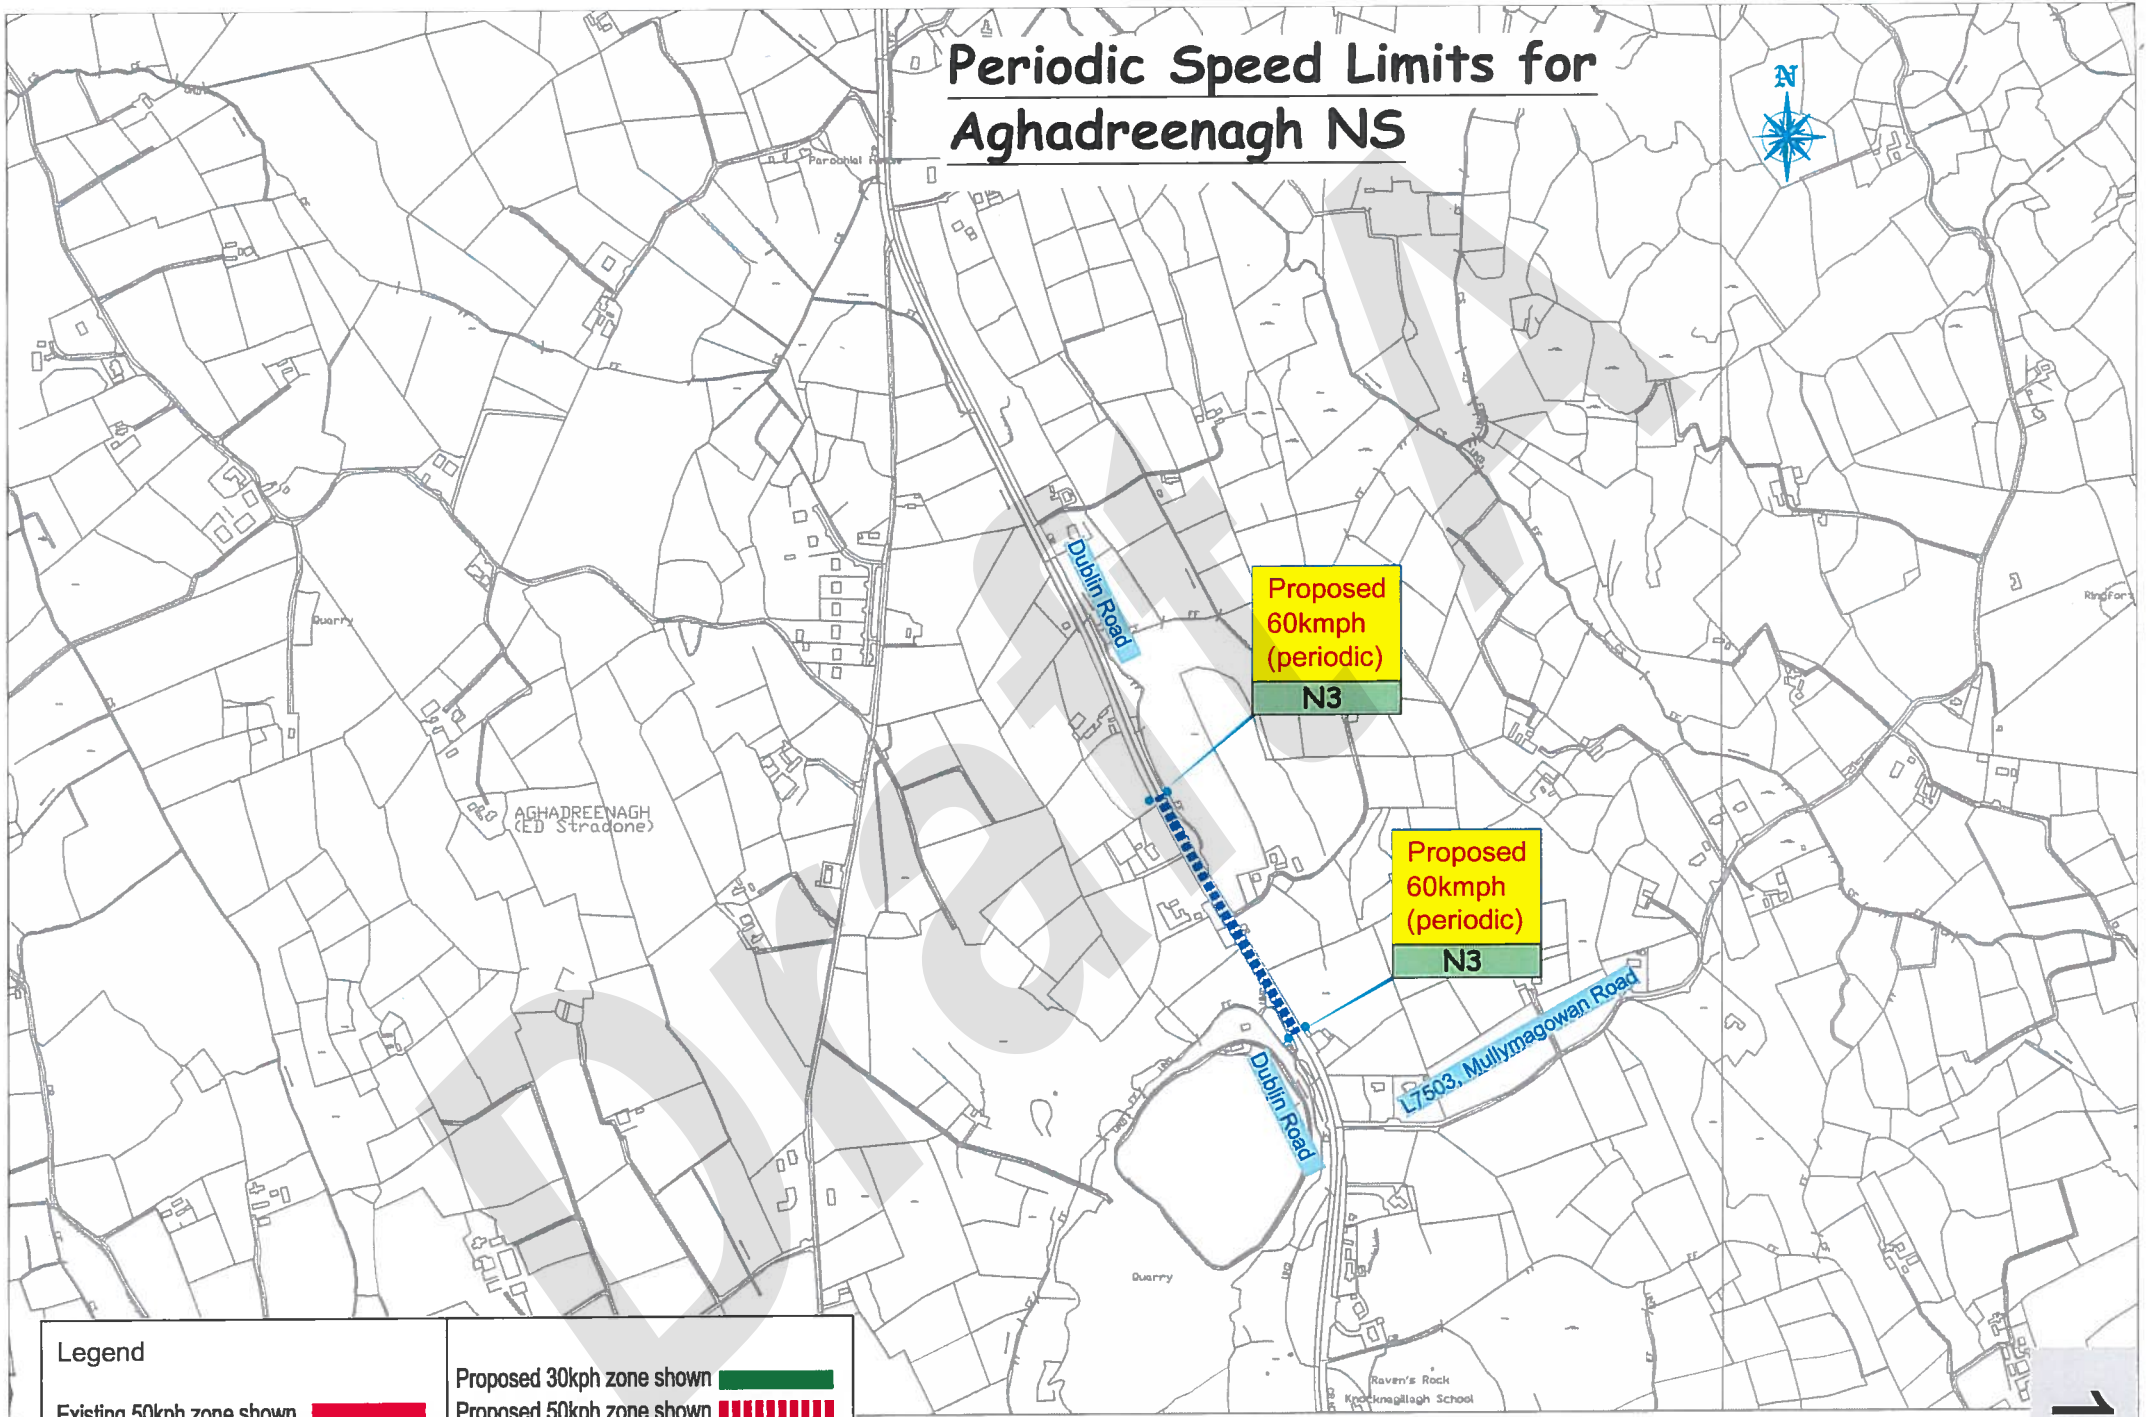

Periodic Speed Limits for Aghadreenagh NS

Legend	
Existing 50kph zone shown	
Existing 60kph zone shown	
Proposed 30kph zone shown	
Proposed 50kph zone shown	
Proposed 60kph zone shown	

Scale 1:10000 @ A4