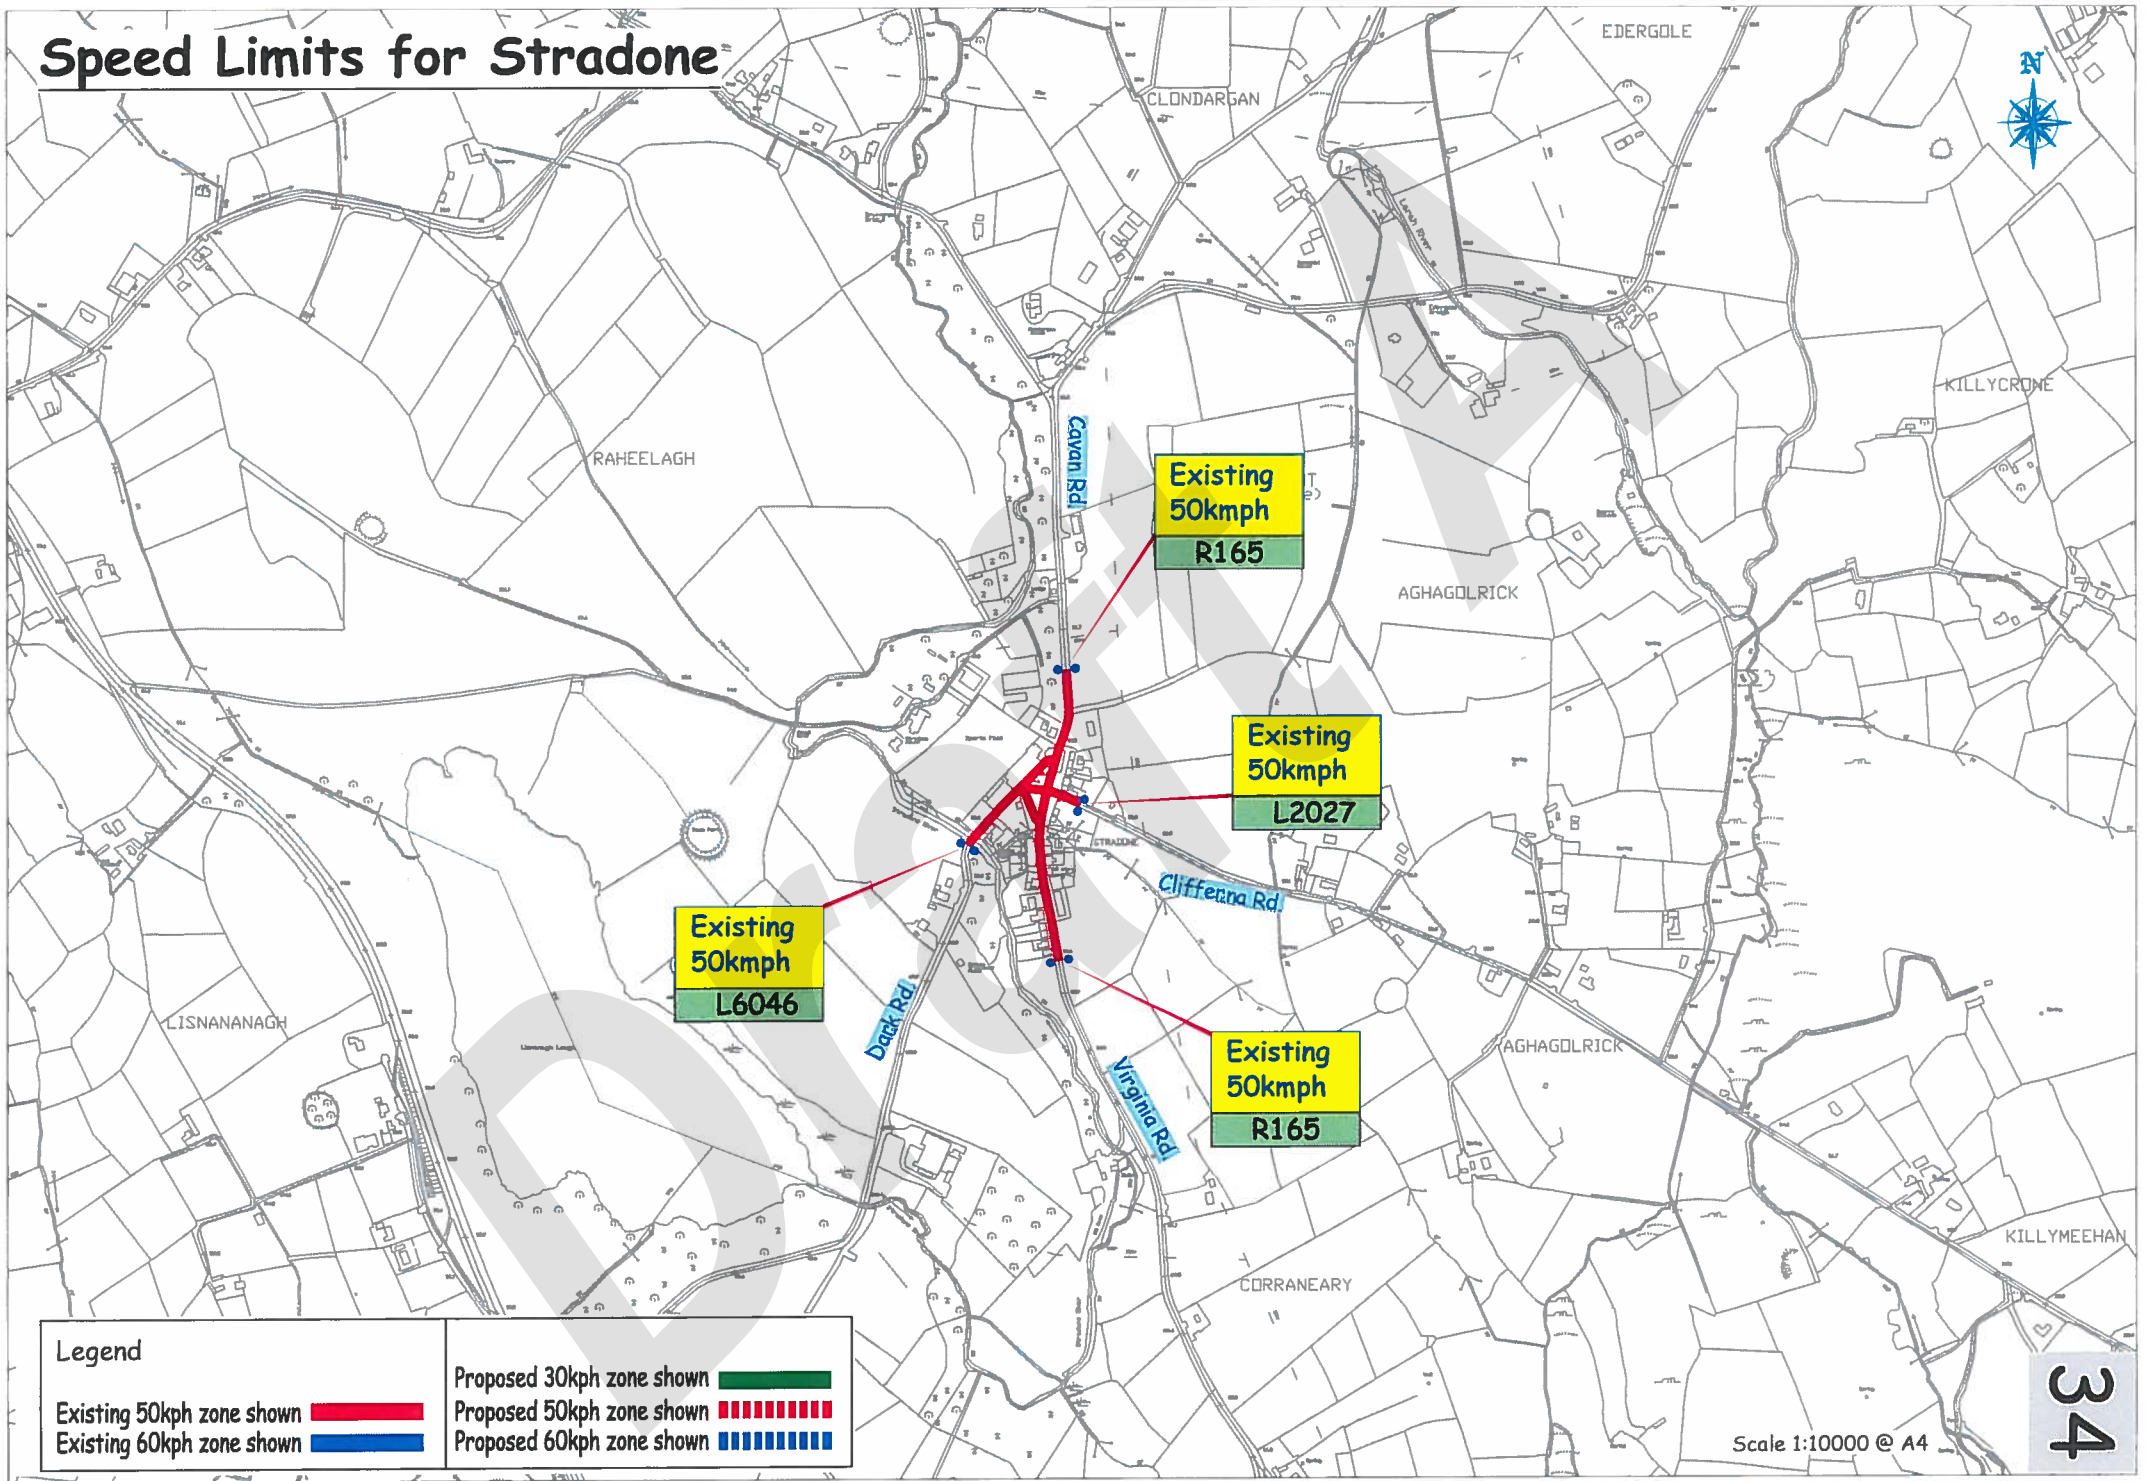

Speed Limits for Stradone