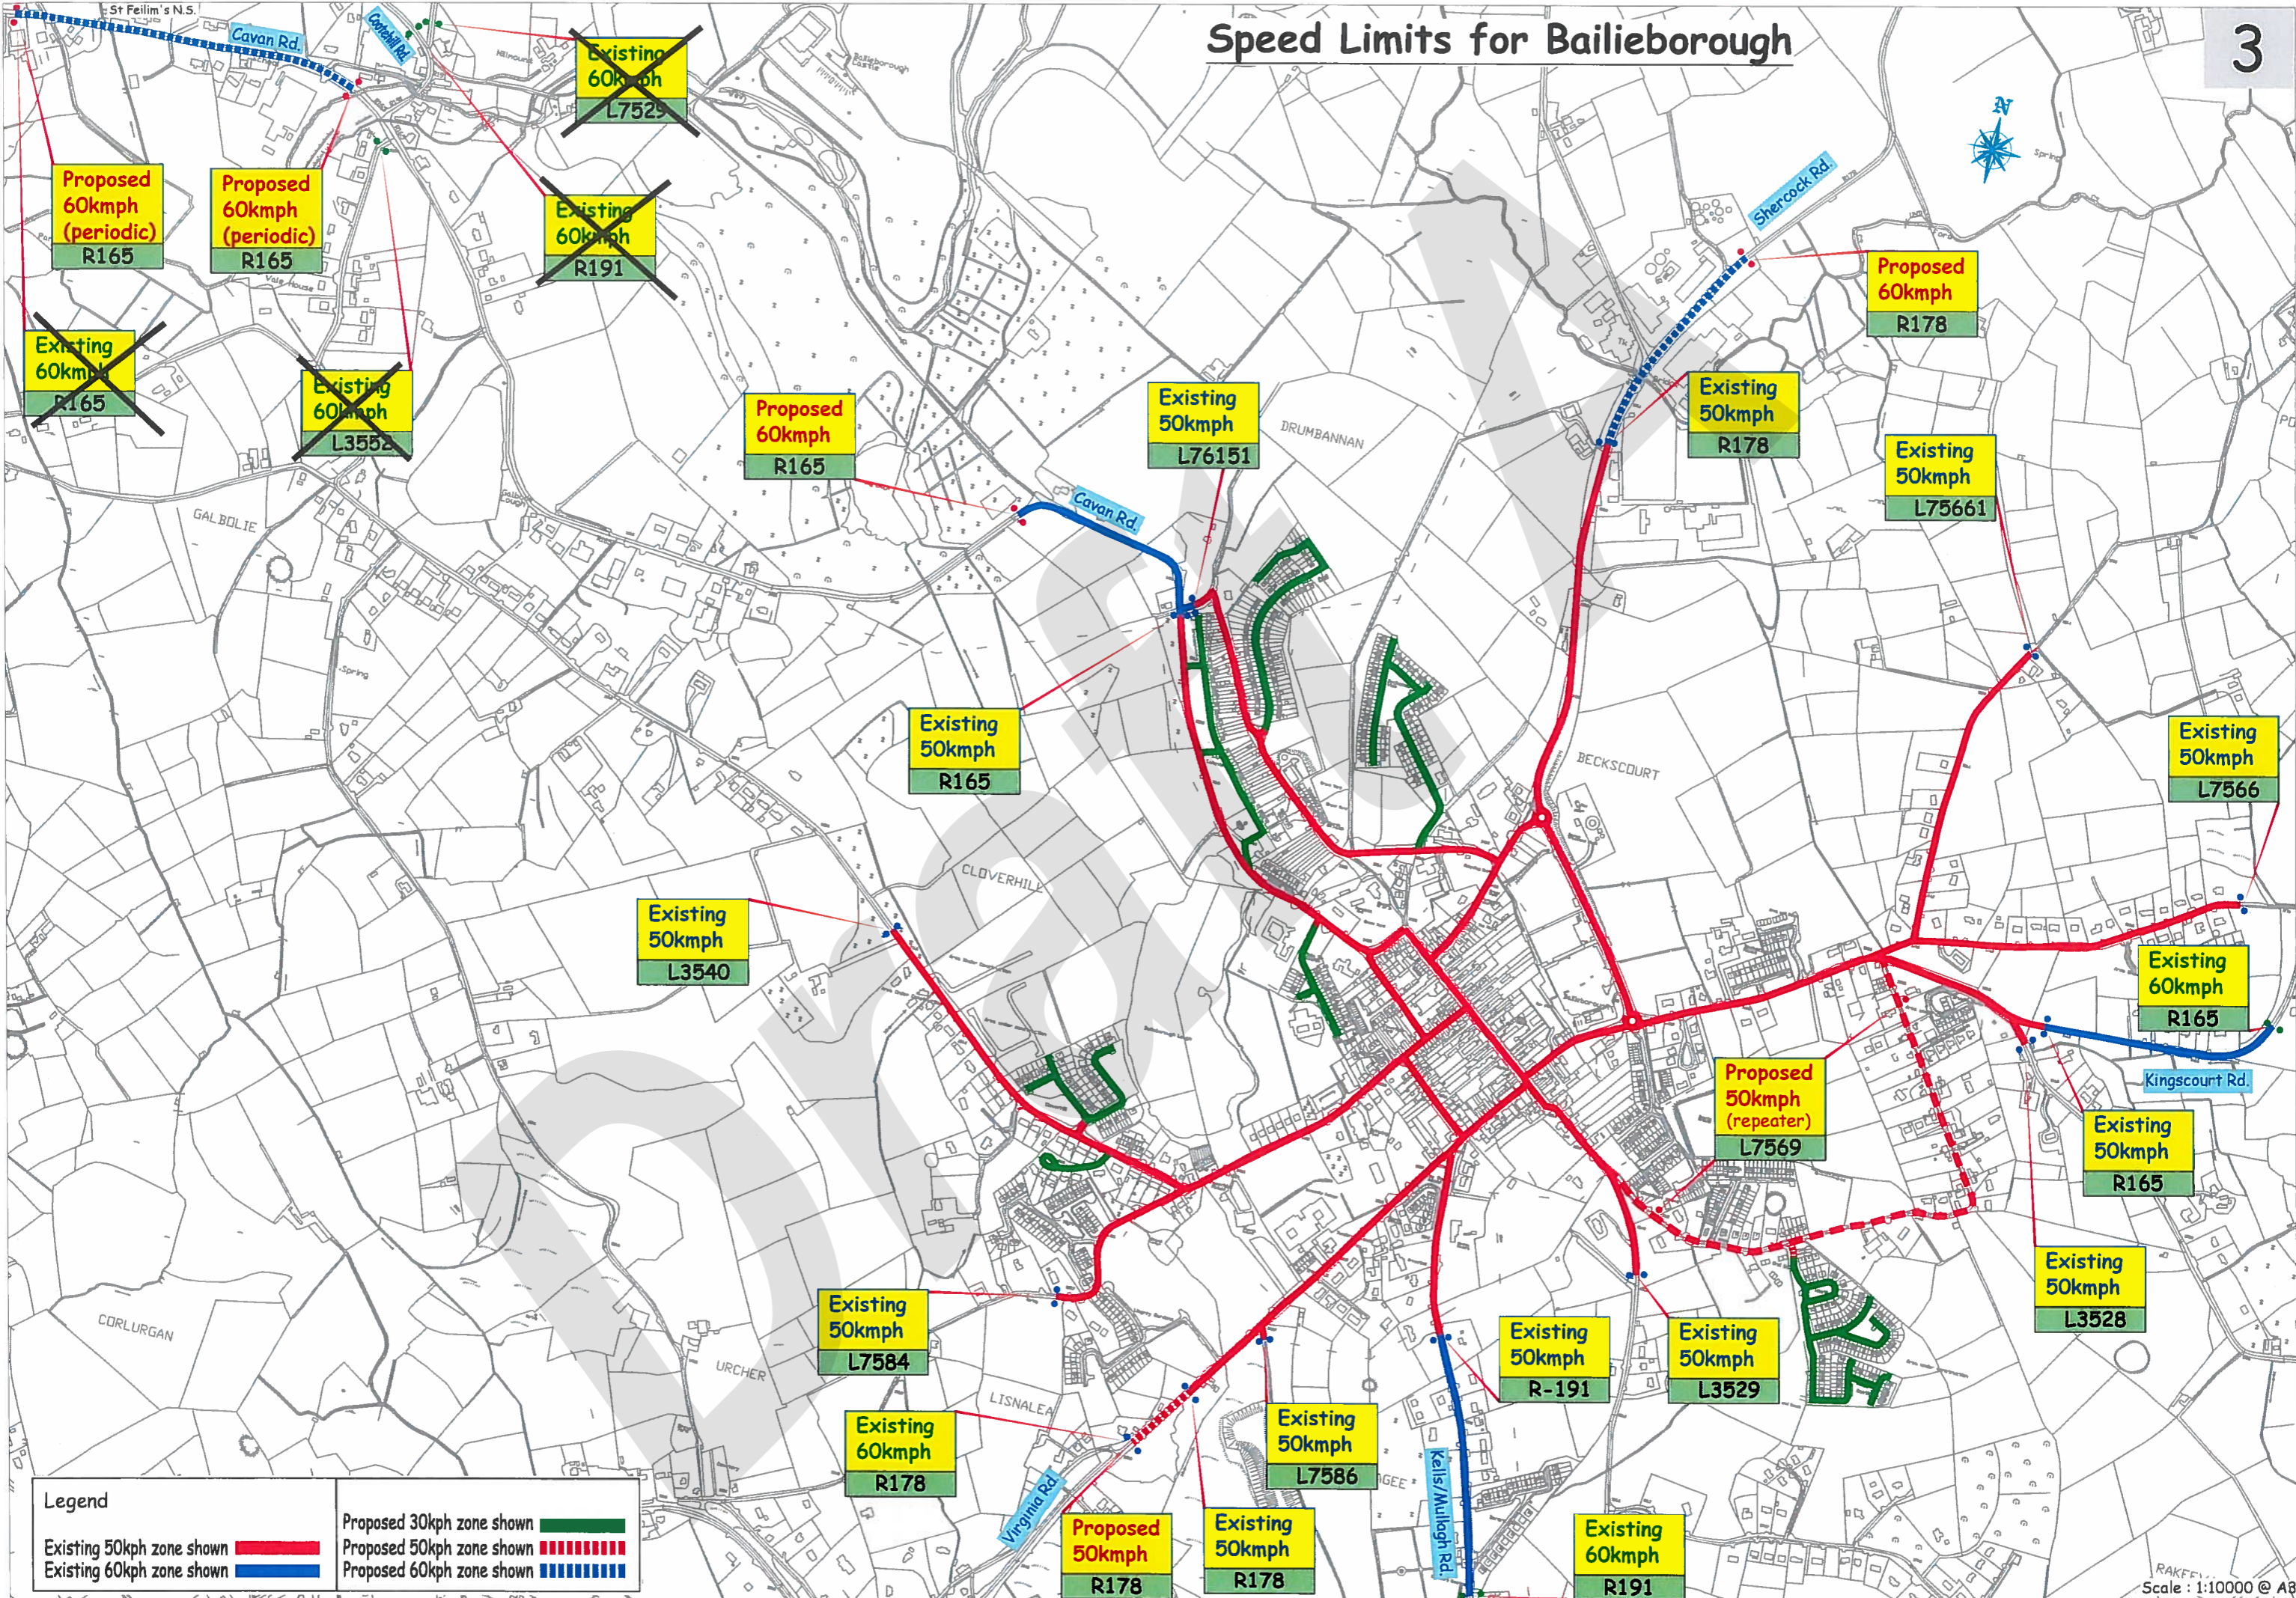

Speed Limits for Bailieborough

Legend	
Existing 50kph zone shown	Proposed 30kph zone shown
Existing 60kph zone shown	Proposed 50kph zone shown
	Proposed 60kph zone shown