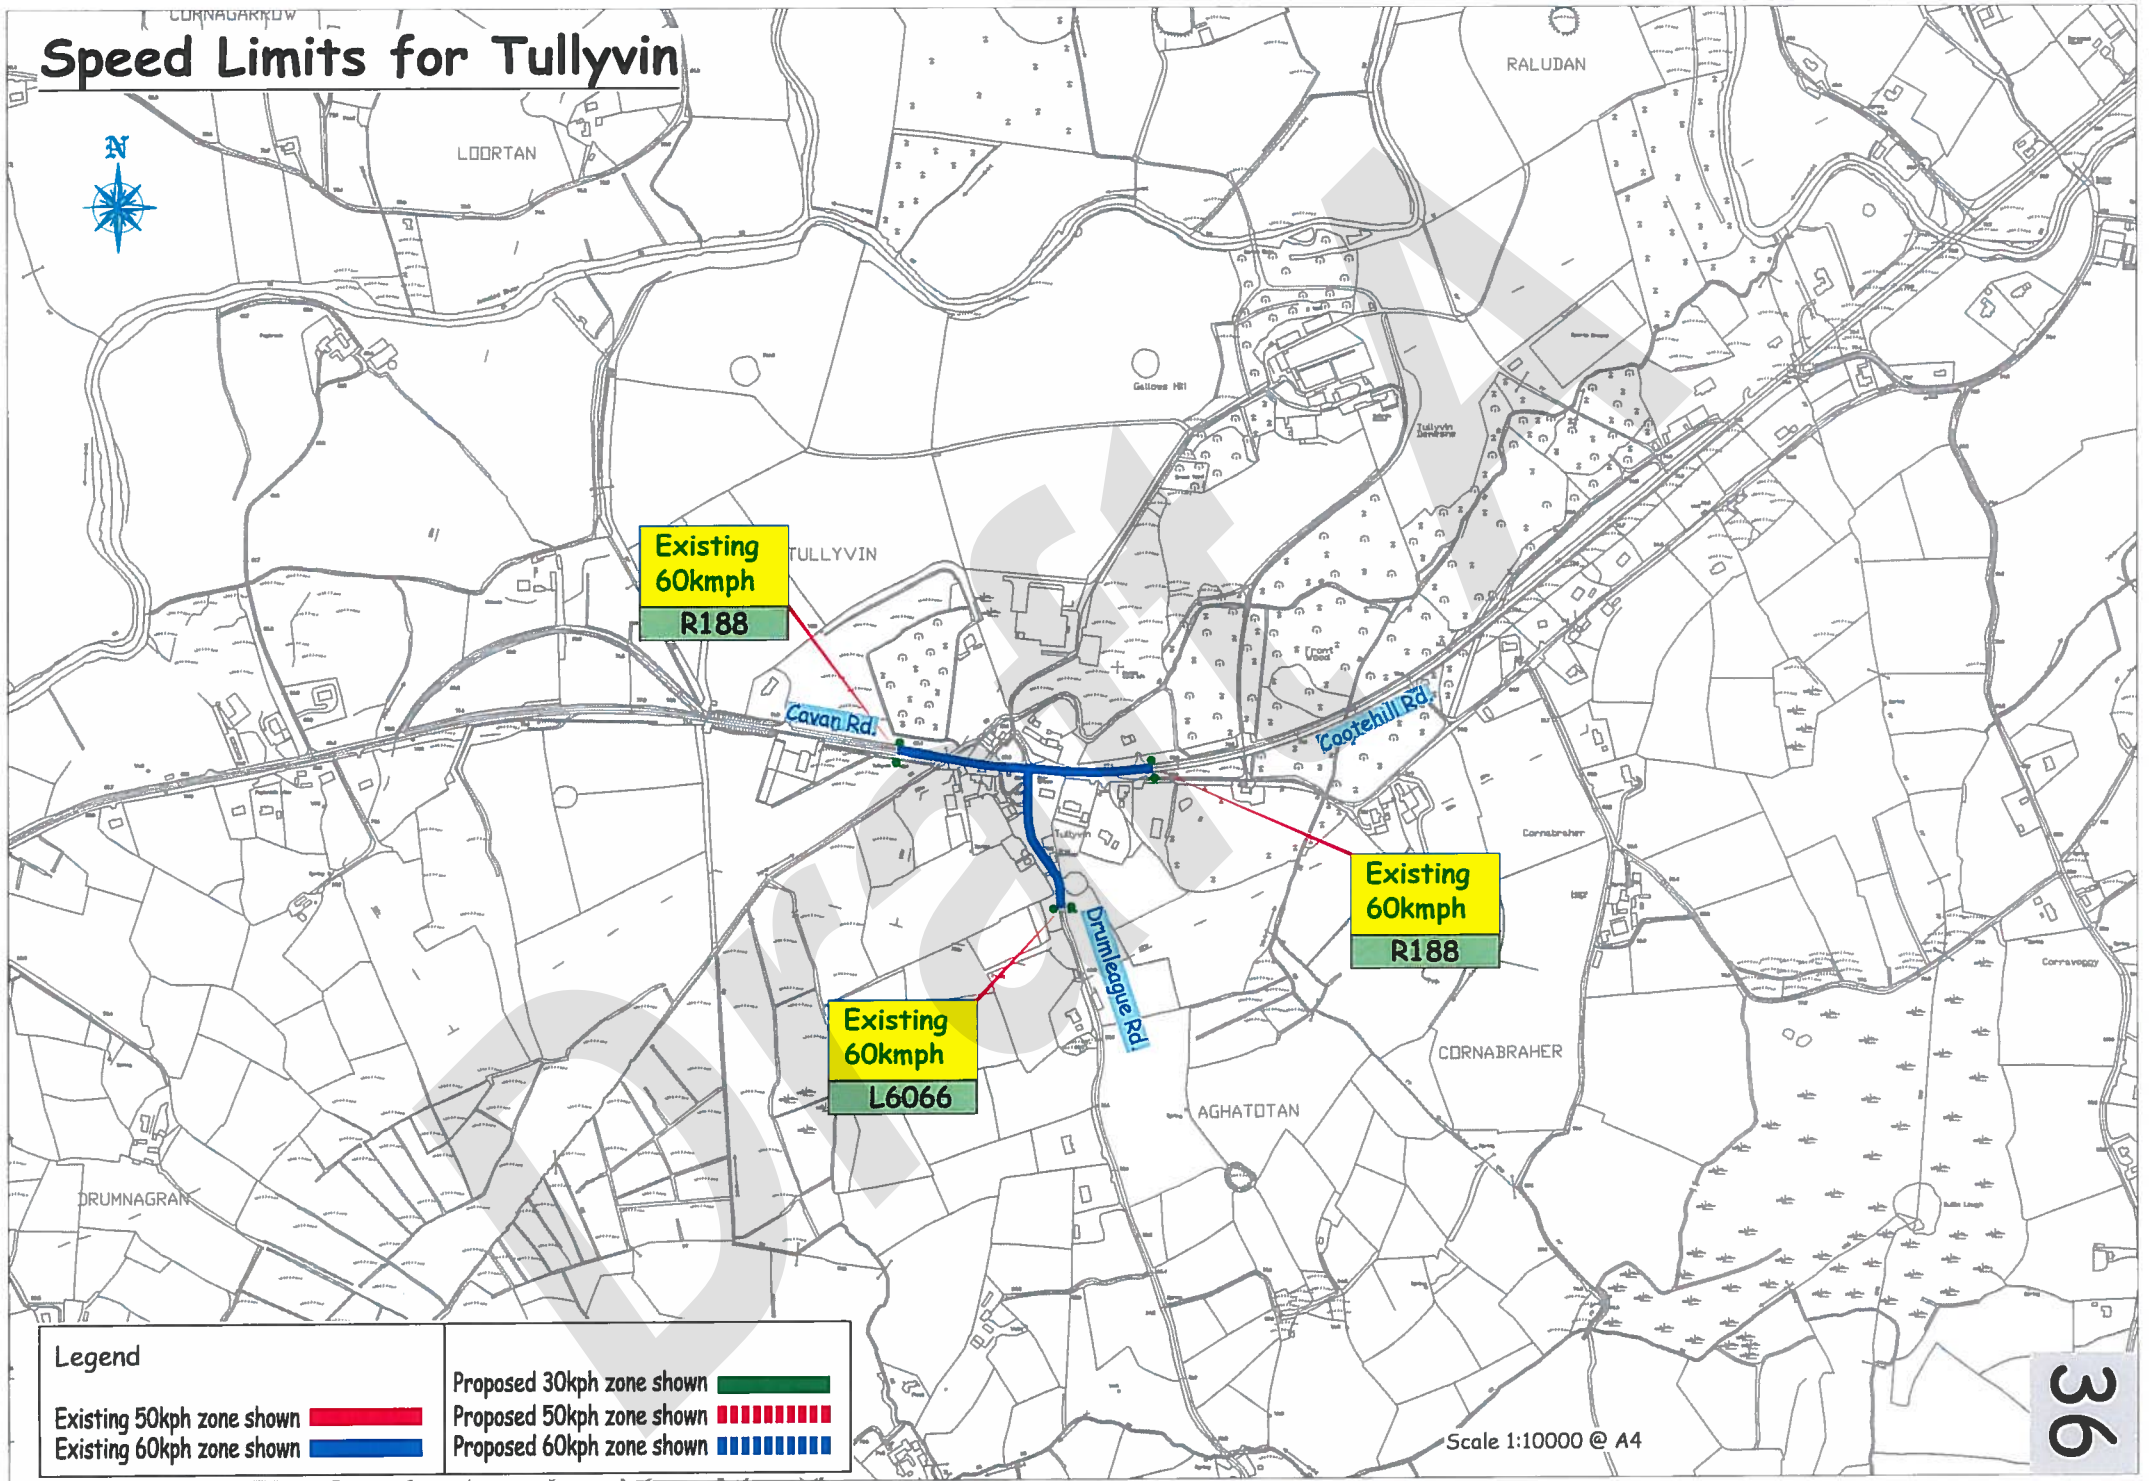

Speed Limits for Tullyvin

Legend

Existing 50kph zone shown
Existing 60kph zone shown

Proposed 30kph zone shown
Proposed 50kph zone shown
Proposed 60kph zone shown

Scale 1:10000 @ A4