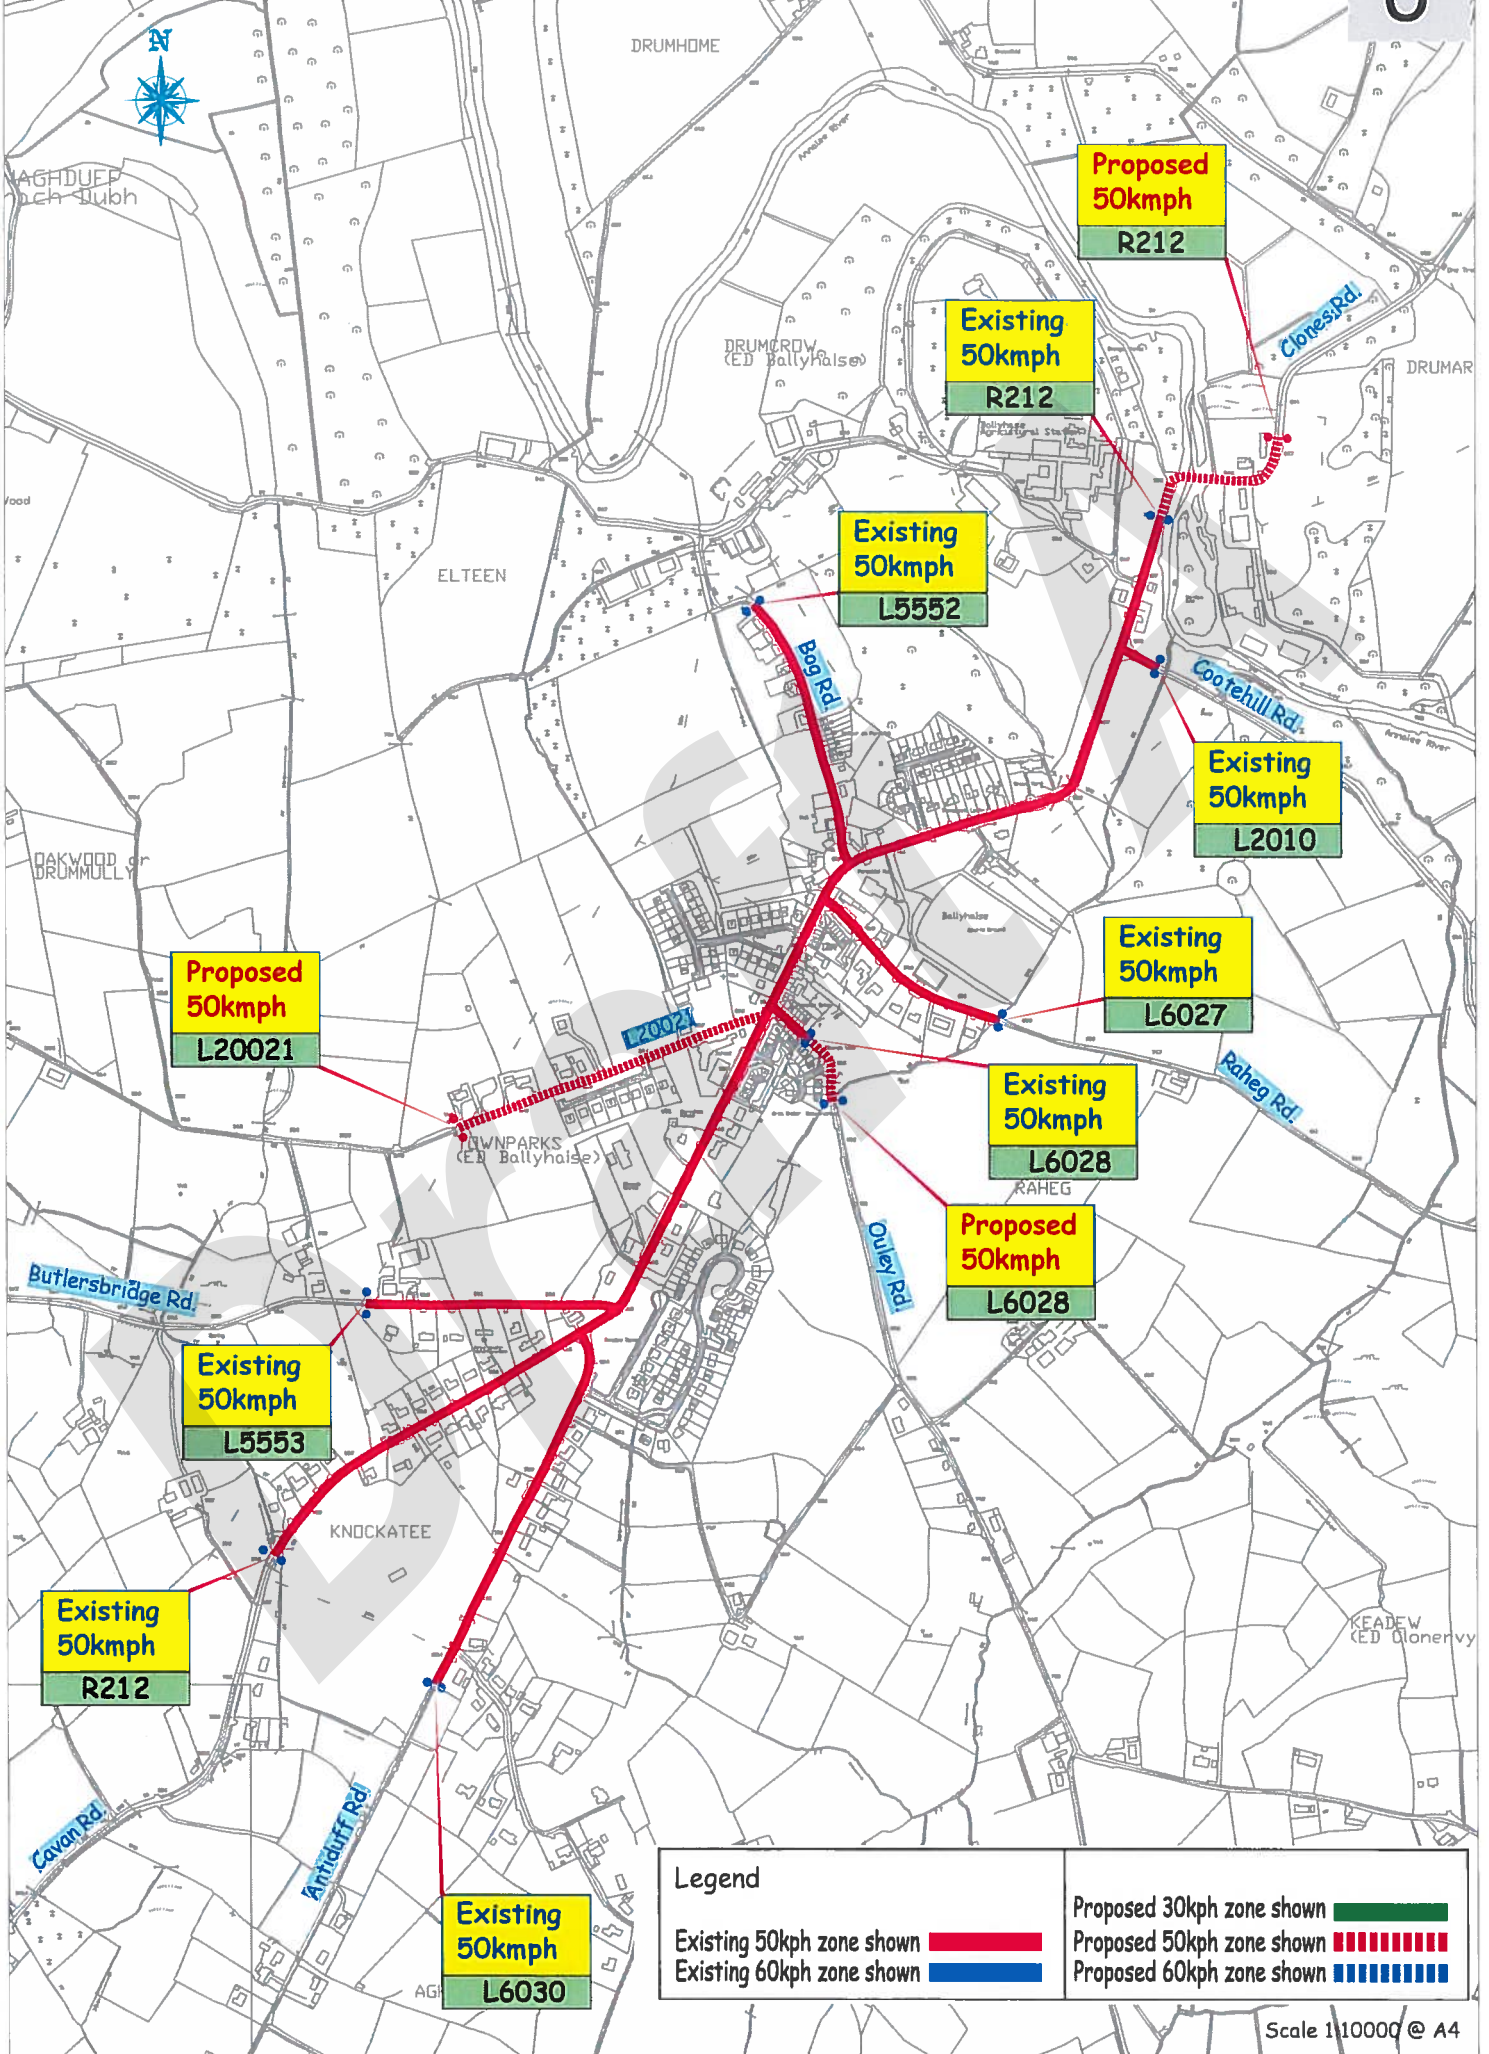

Speed Limits for Ballyhaise