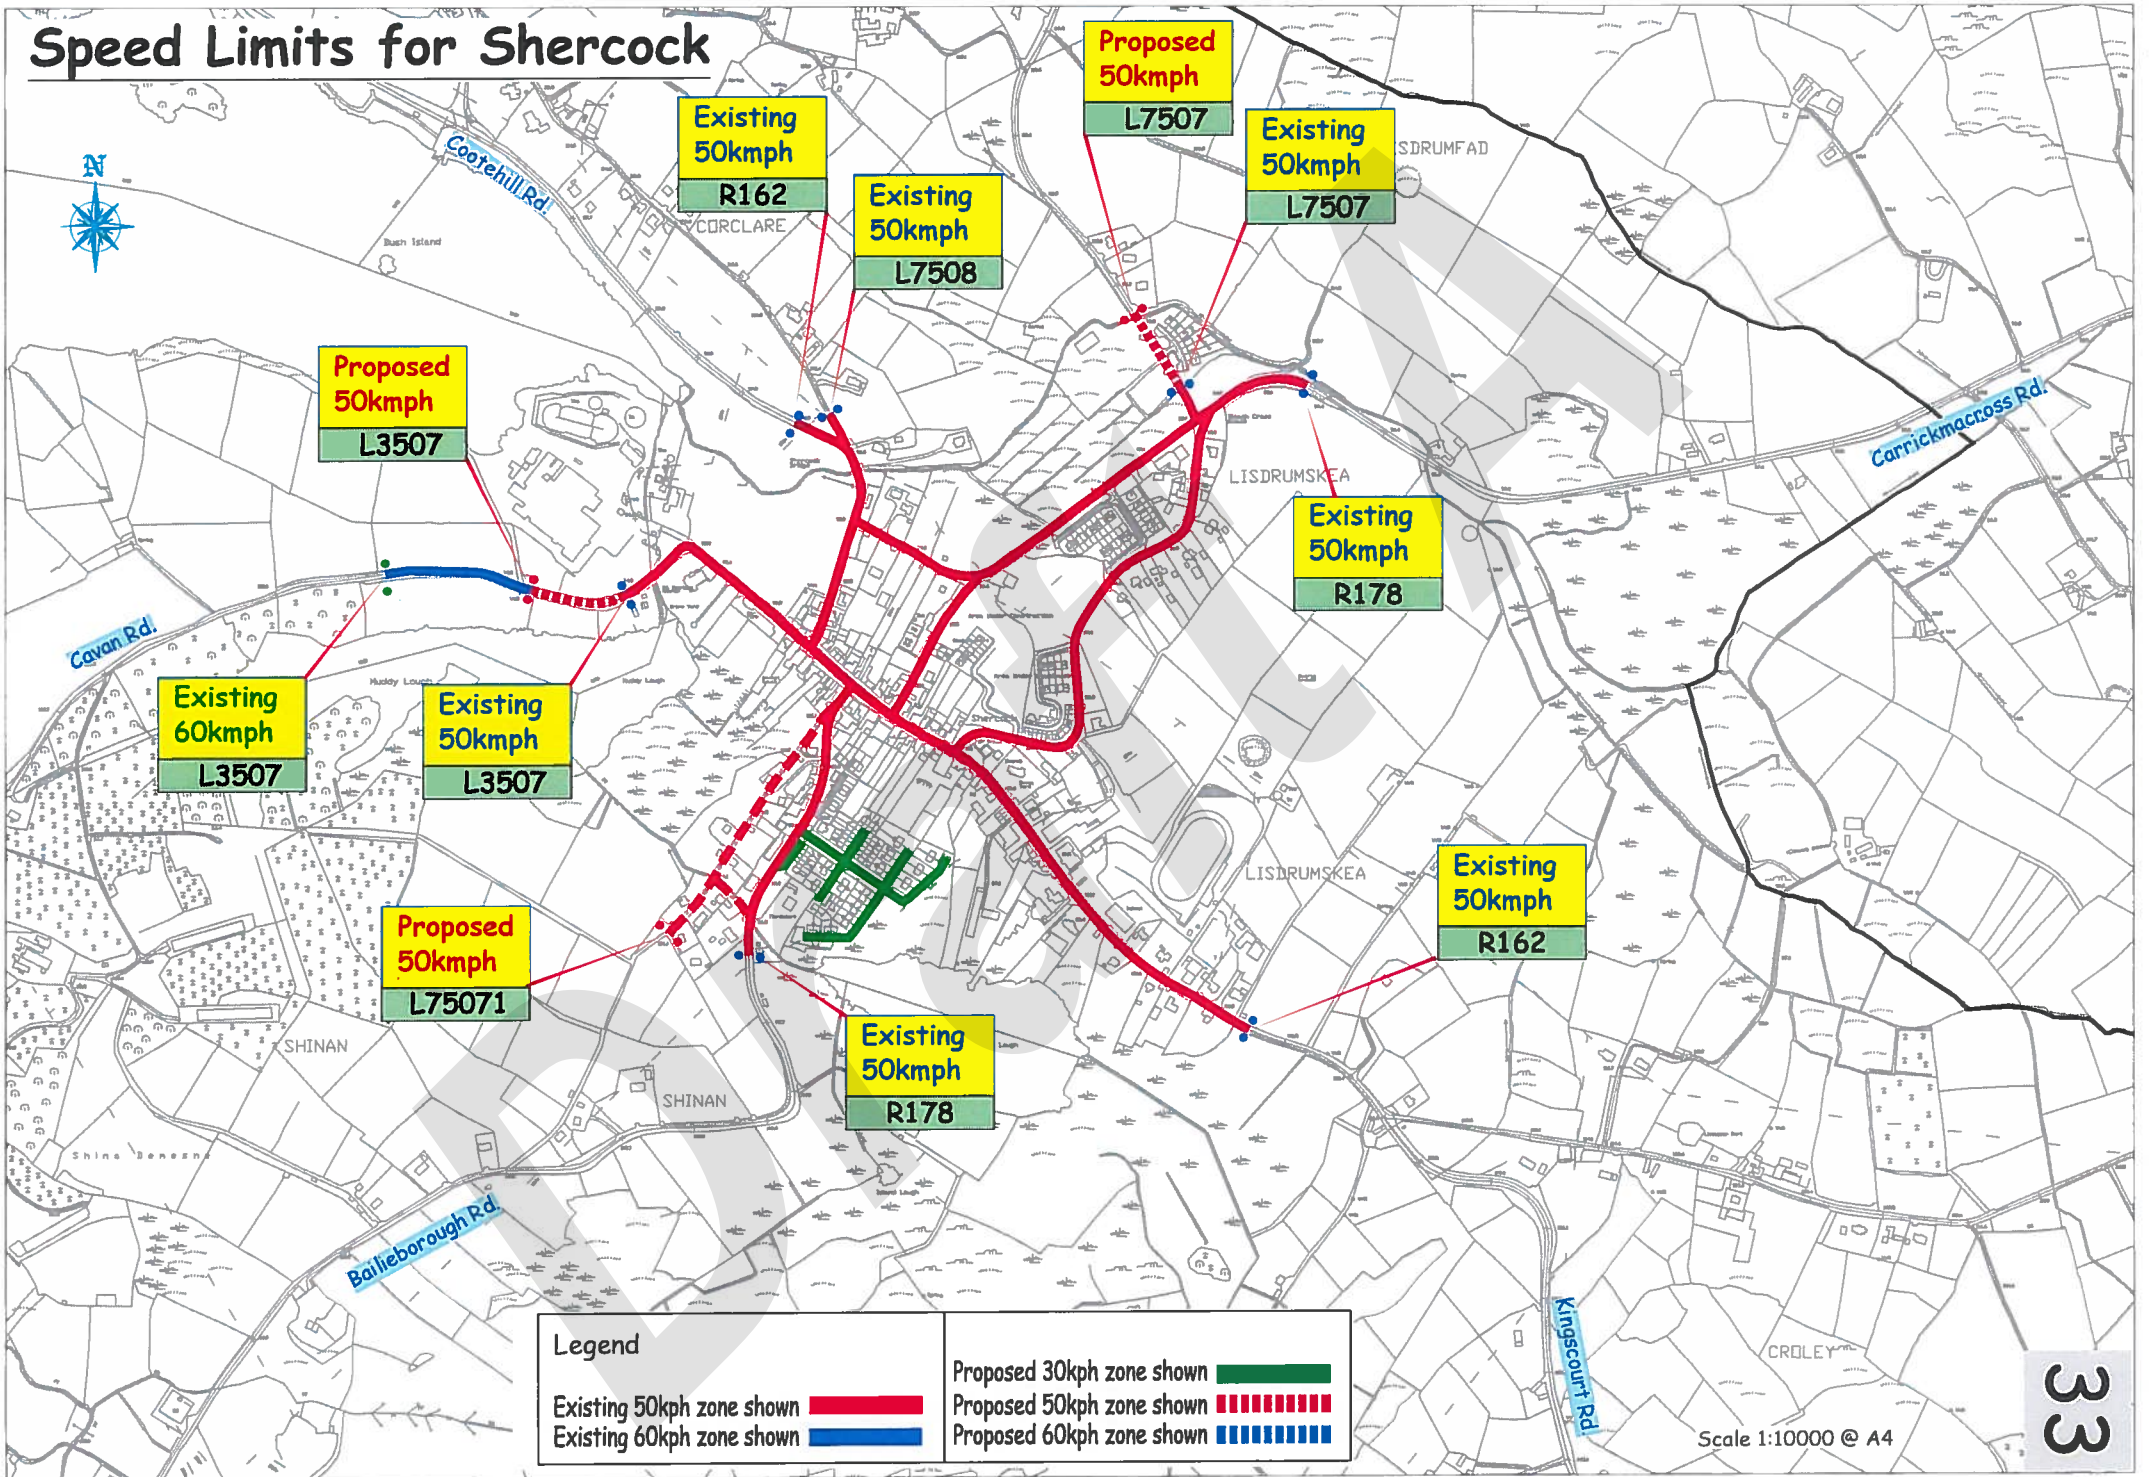

Speed Limits for Shercock

Proposed 50kph
L3507

Existing 50kph
R162

Existing 50kph
L7508

Proposed 50kph
L7507

Existing 50kph
L7507

Existing 60kph
L3507

Existing 50kph
L3507

Existing 50kph
R178

Proposed 50kph
L75071

Existing 50kph
R178

Existing 50kph
R162