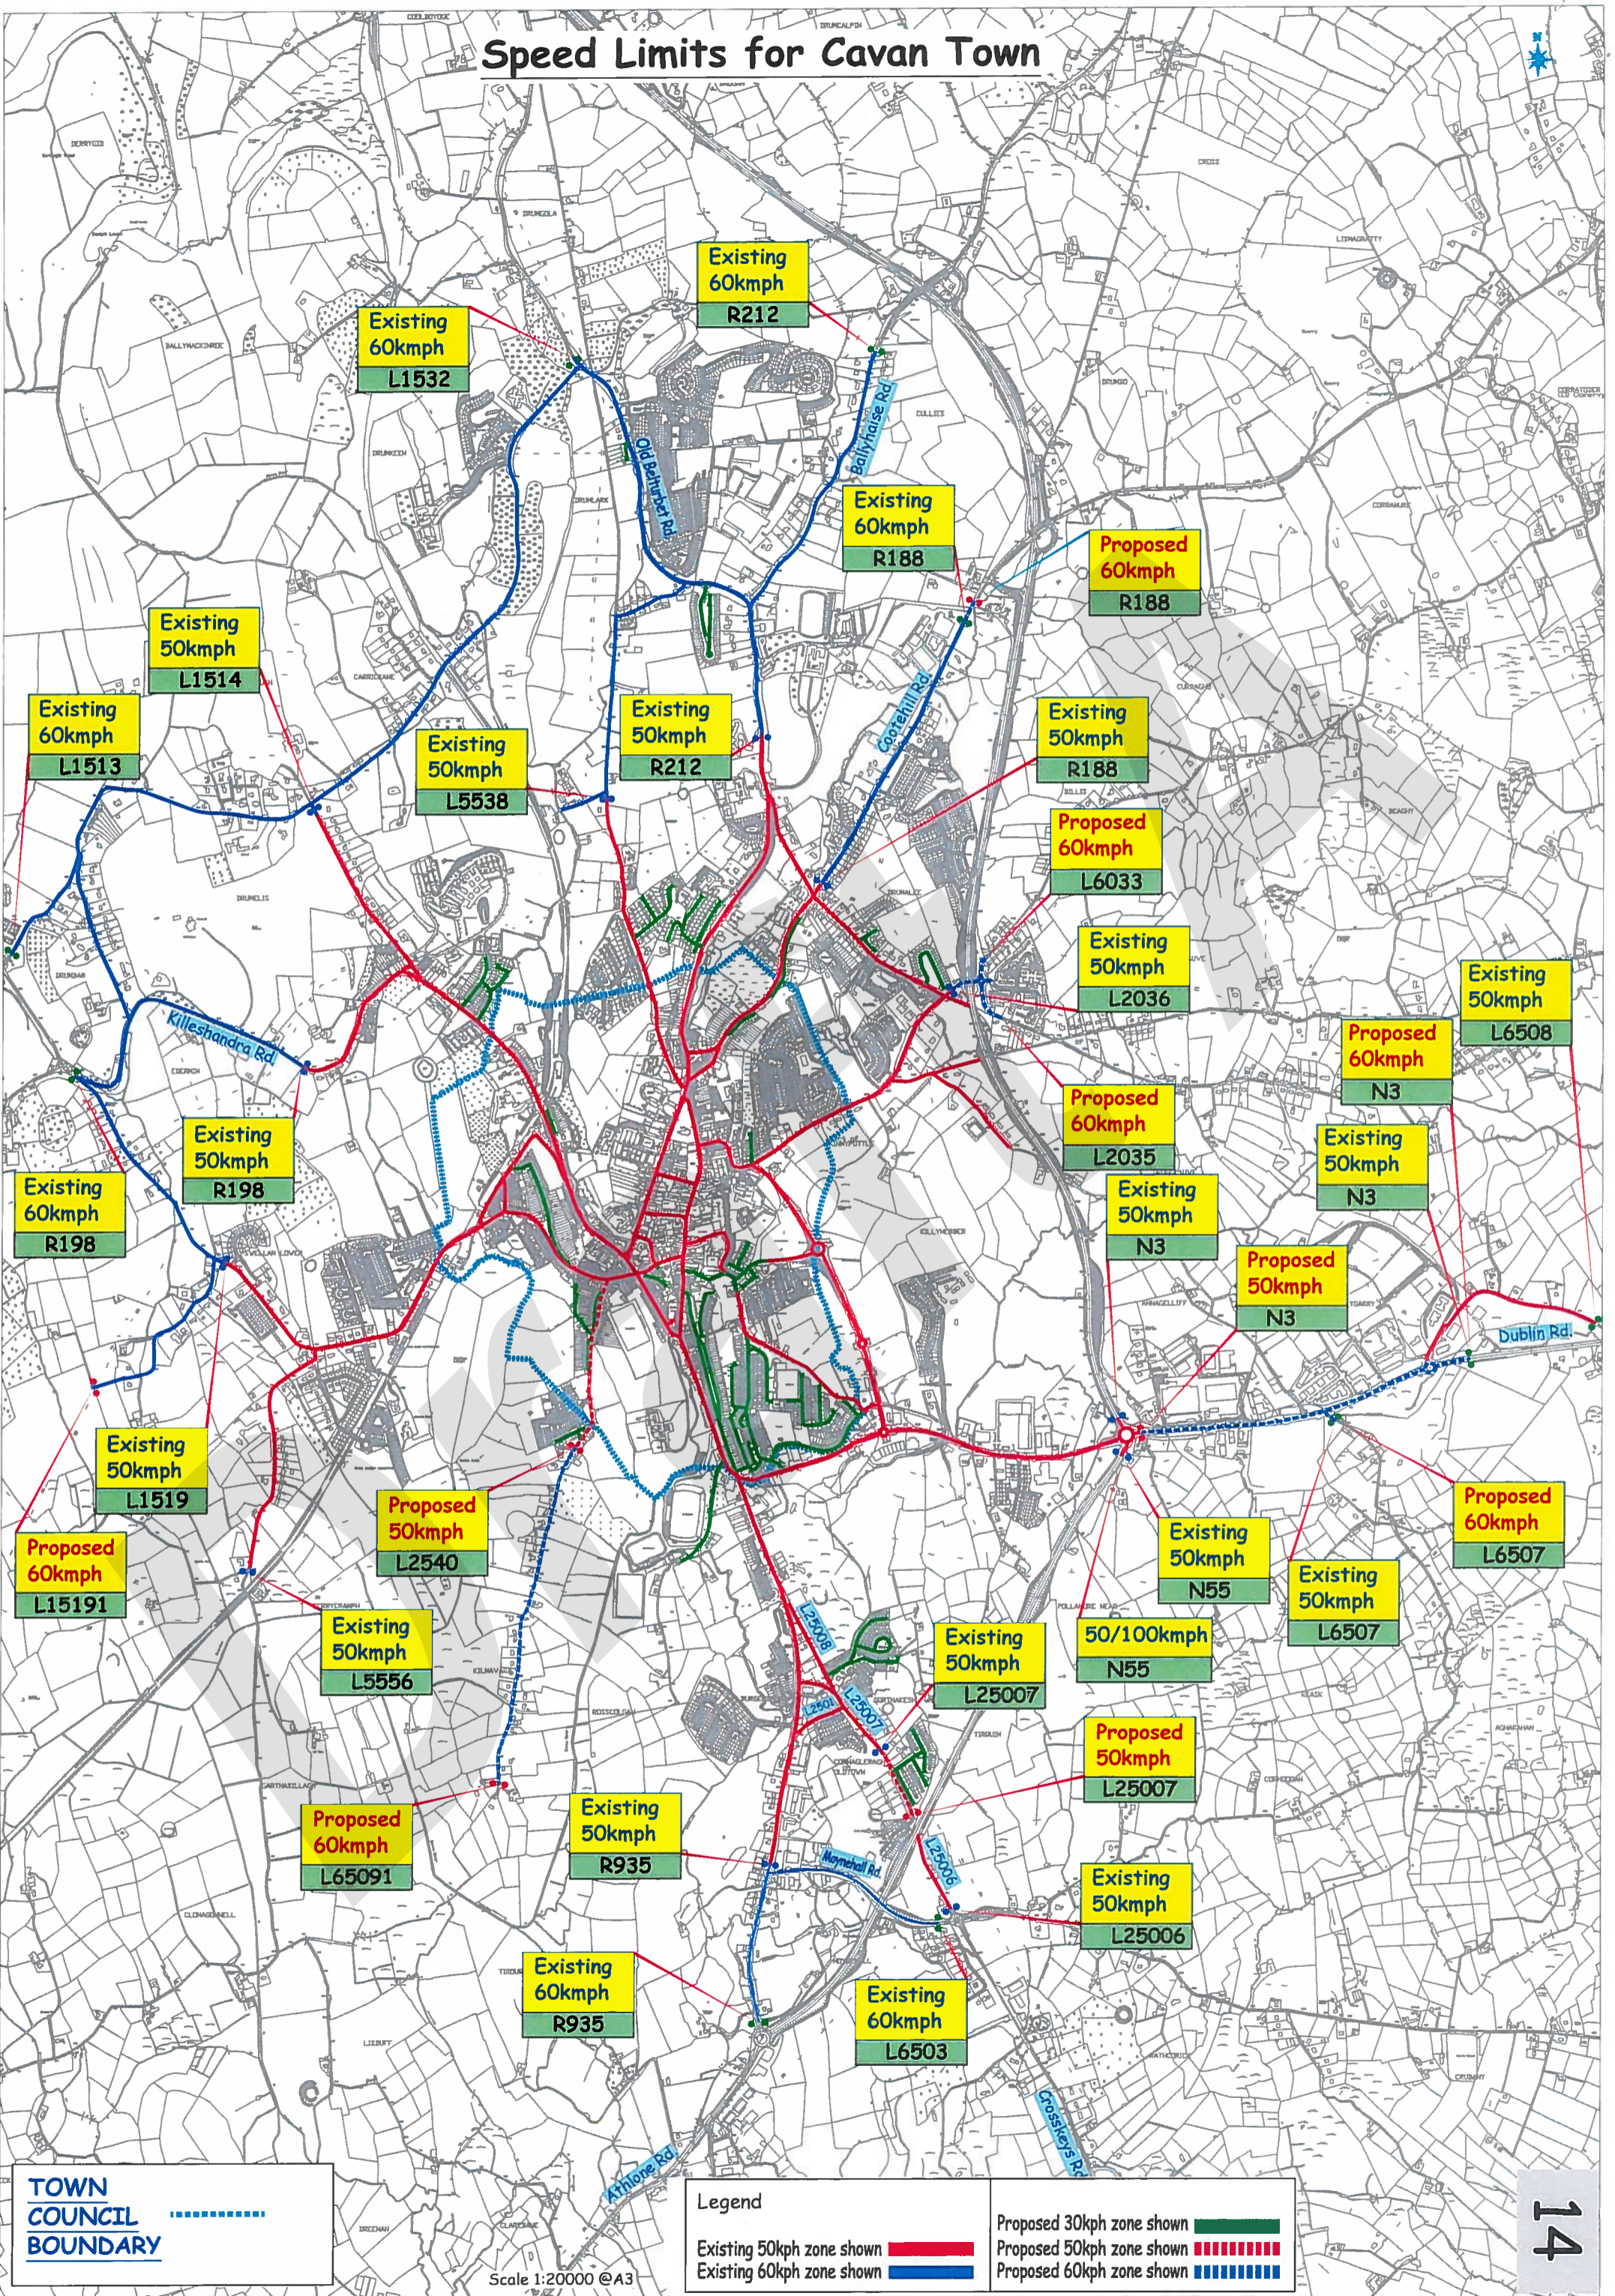

Speed Limits for Cavan Town