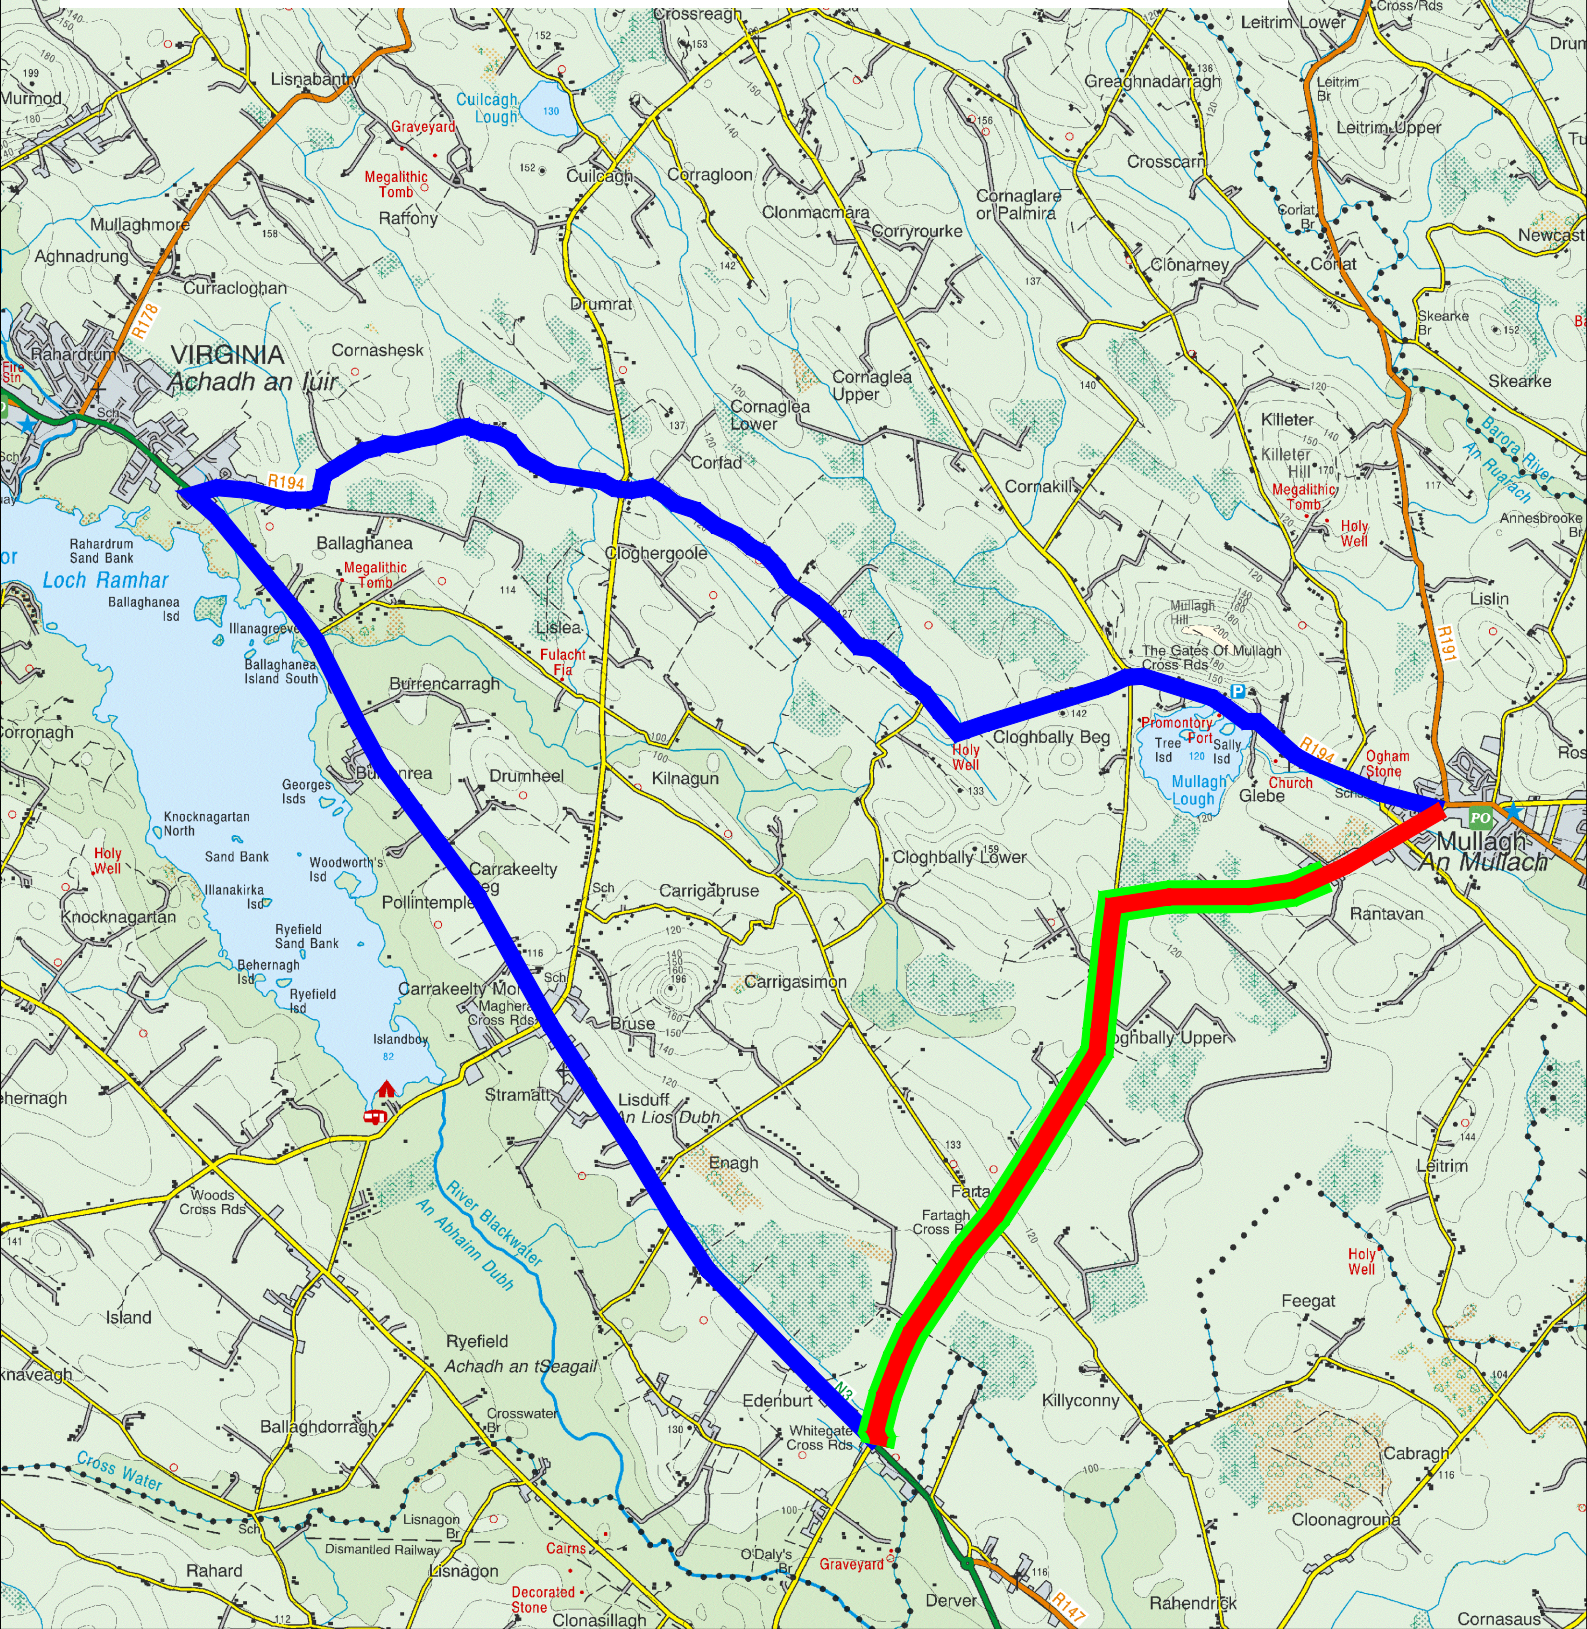

Roads Closed

L3020/L3021 Mullagh to Whitegate Cross from its junction with the R194 in Mullagh to the junction with the N3 at Whitegate Cross.

Diversion Route

Divert in Mullagh and via the R194 to Virginia and the N3 to Whitegate Cross
The same diversion route will apply in reverse

L3020/L3021 Mullagh - Whitegate

ROADWORKS SECTION

Road Closed

Diversion Route