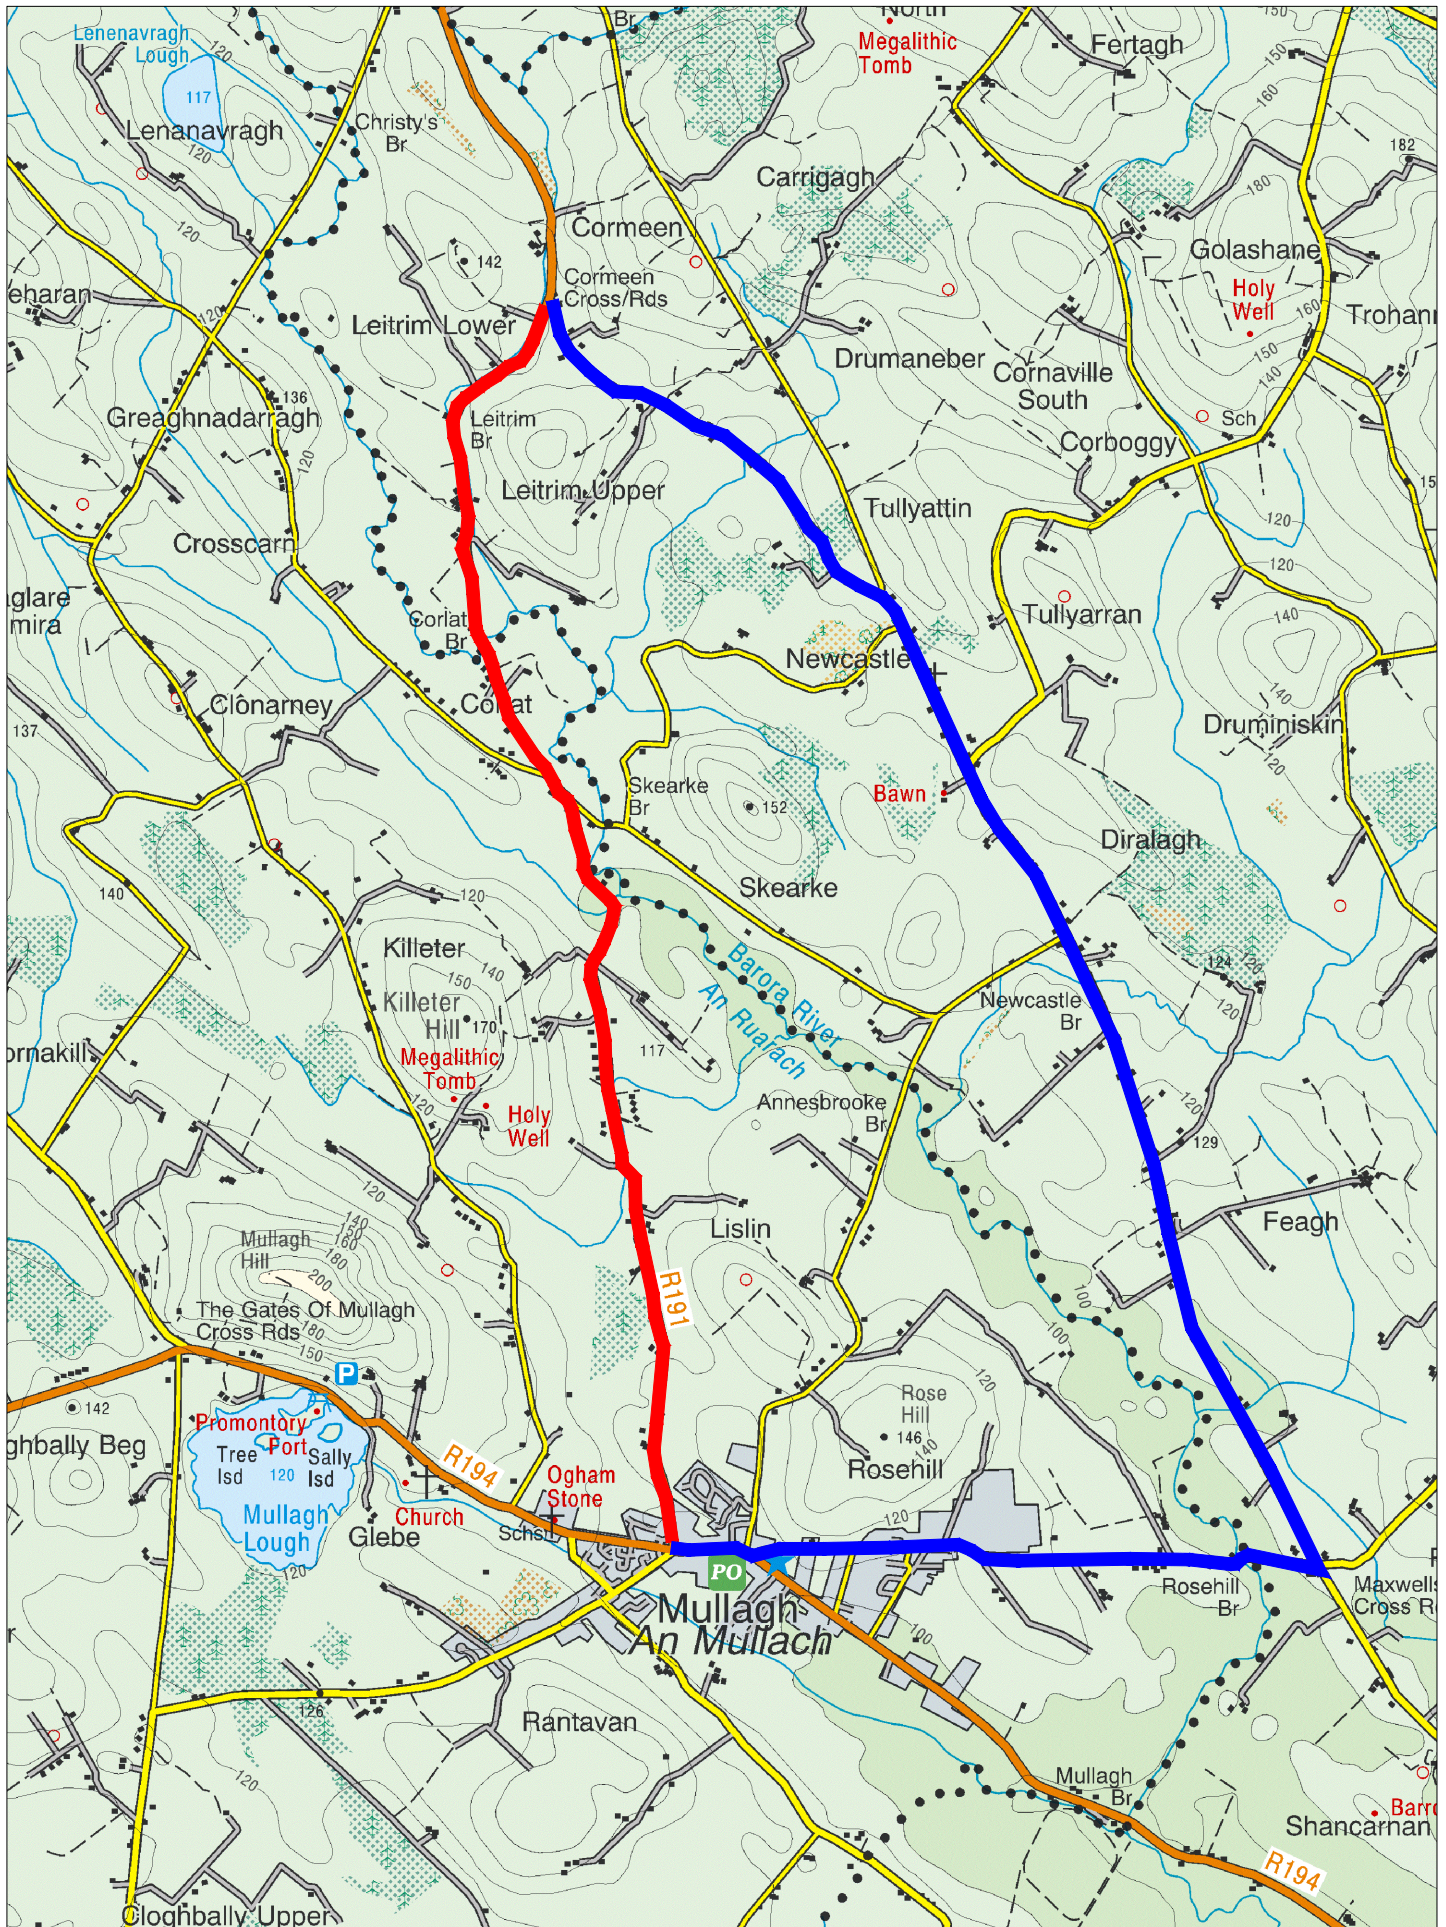

R191

ROAD CLOSED

DIVERSION ROUTE